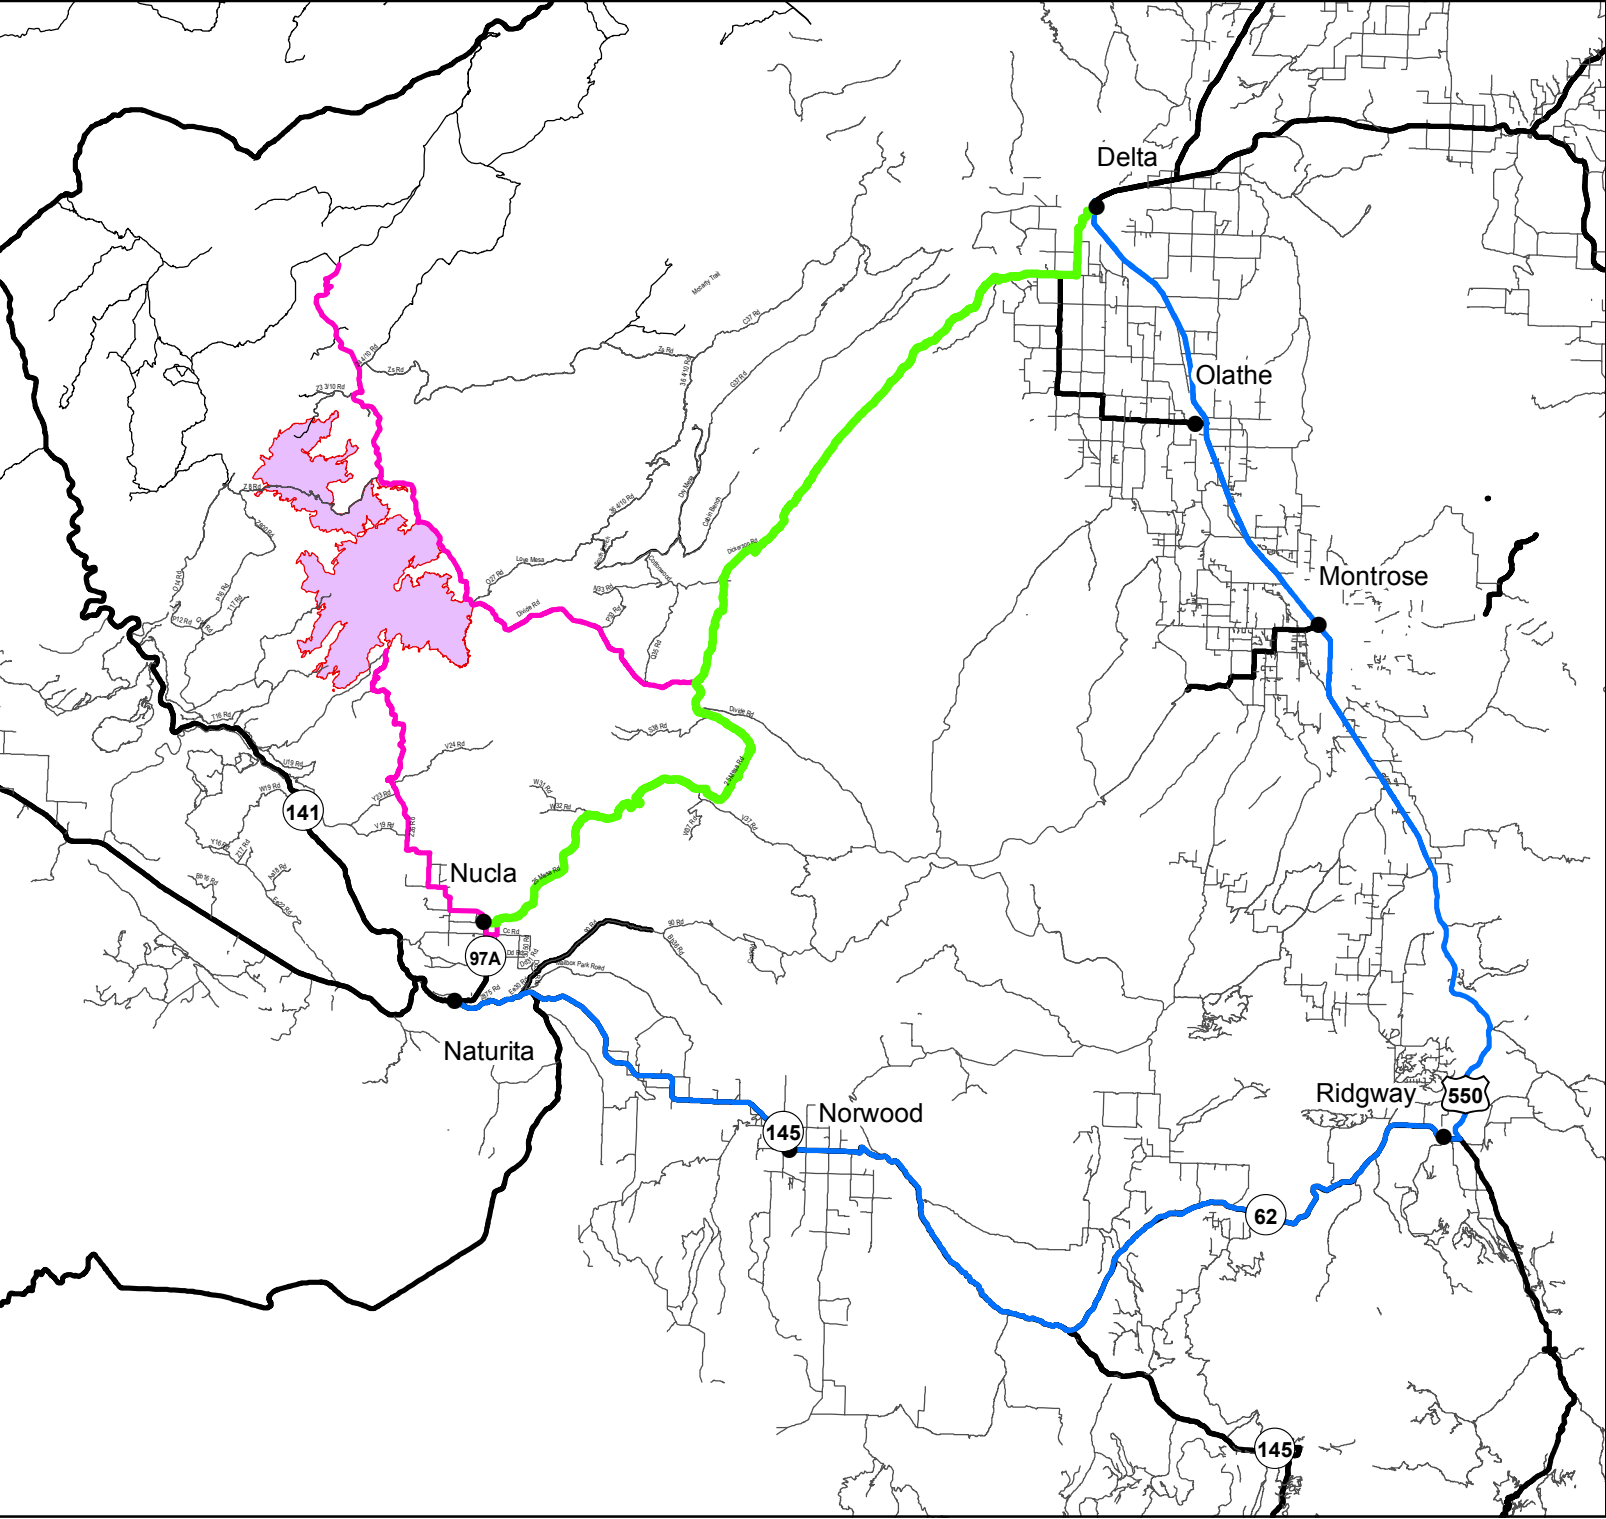

Bull Draw Fire
CO-UPD-258
September 2, 2018

30,580 acres as of
8/29 1300

- Towns
- Old Hwy 90 Route
- Daily Route
- Highway Route
- Other Highways
- State Highways
- County Roads
- EventPolygon

0 10 Miles