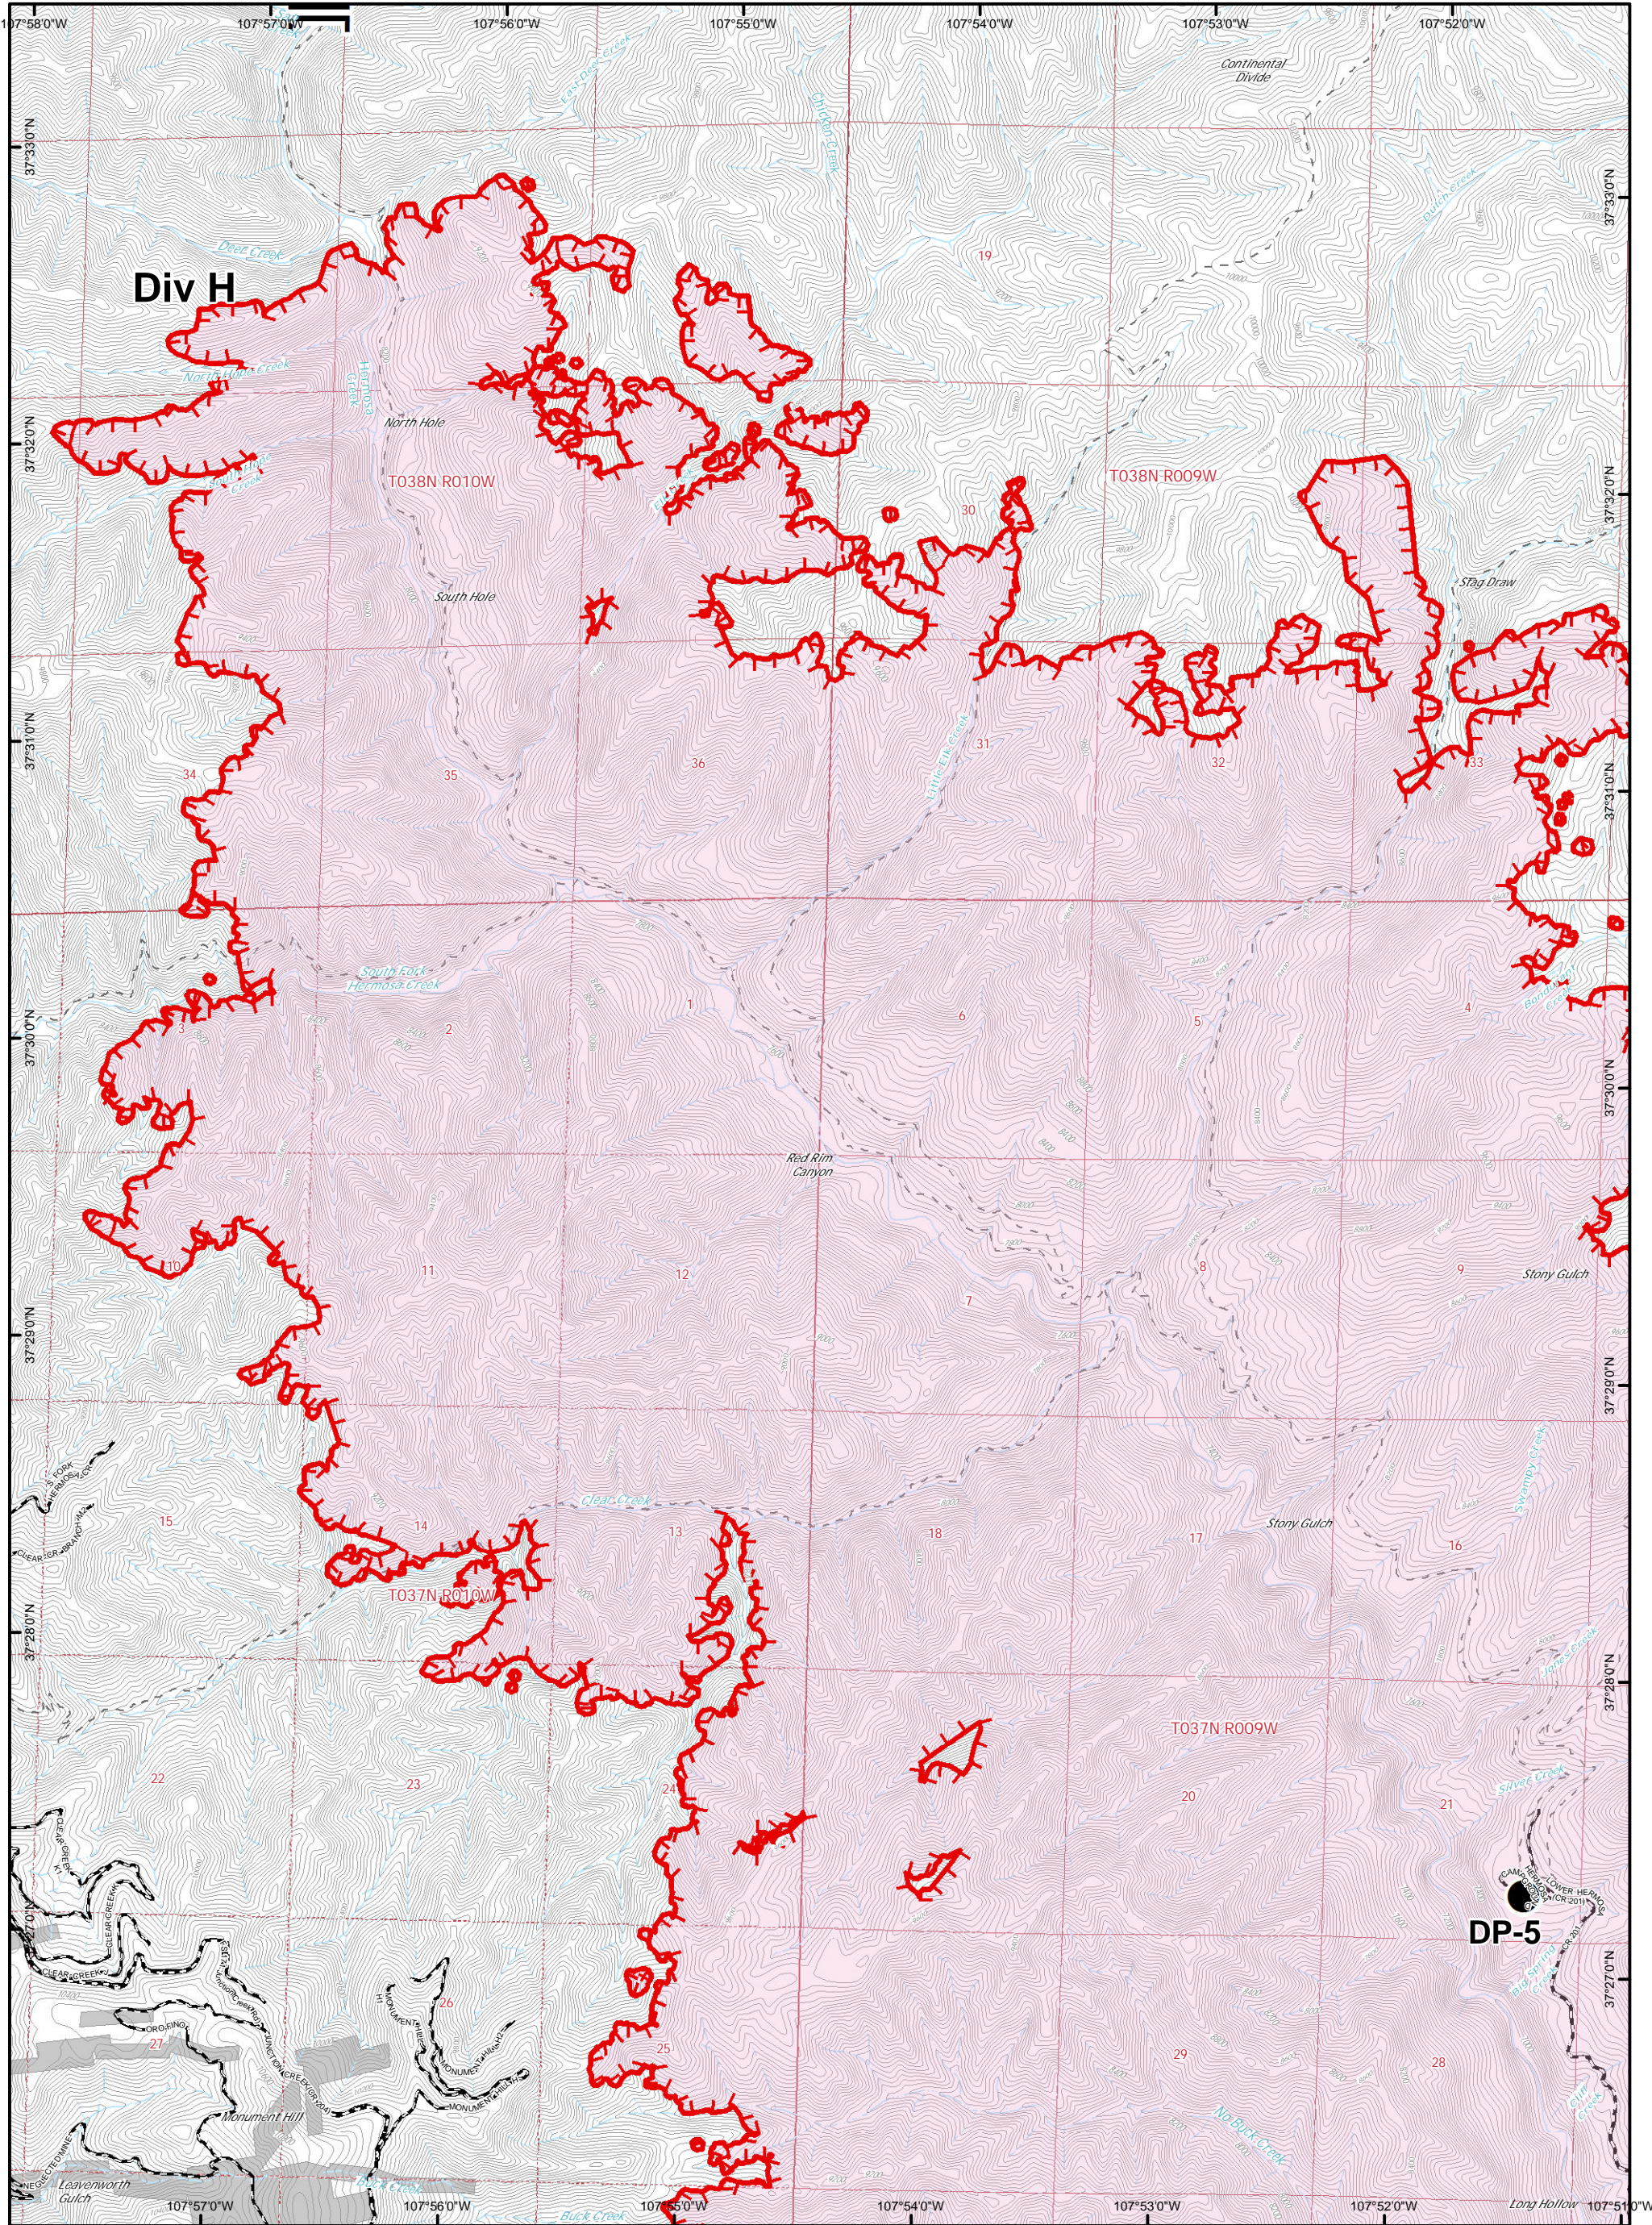

### Day Shift - Page 4

Datum: NAD 83  
 GISS - TS

IR Perimeter Data  
 416 Fire - 32,959 Acres  
 6/13/2018 @ 2225 hrs  
 Burro Fire - 3,485 Acres  
 6/13/2018 @ 2218 hrs

**416 Fire - CO-SJF-416 and Burro Fire - CO-SJF-509**  
**IAP - 6/16/18**  
**Day Shift - Page 5**

Datum: NAD 83  
 GISS - TS  
 0 0.5 1 Miles

	Drop Point		Uncontrolled Fire Edge
	Branch Break		Wildfire Daily Fire Perimeter

IR Perimeter Data  
 416 Fire - 32,959 Acres  
 6/13/2018 @ 2225 hrs  
 Burro Fire - 3,485 Acres  
 6/13/2018 @ 2218 hrs