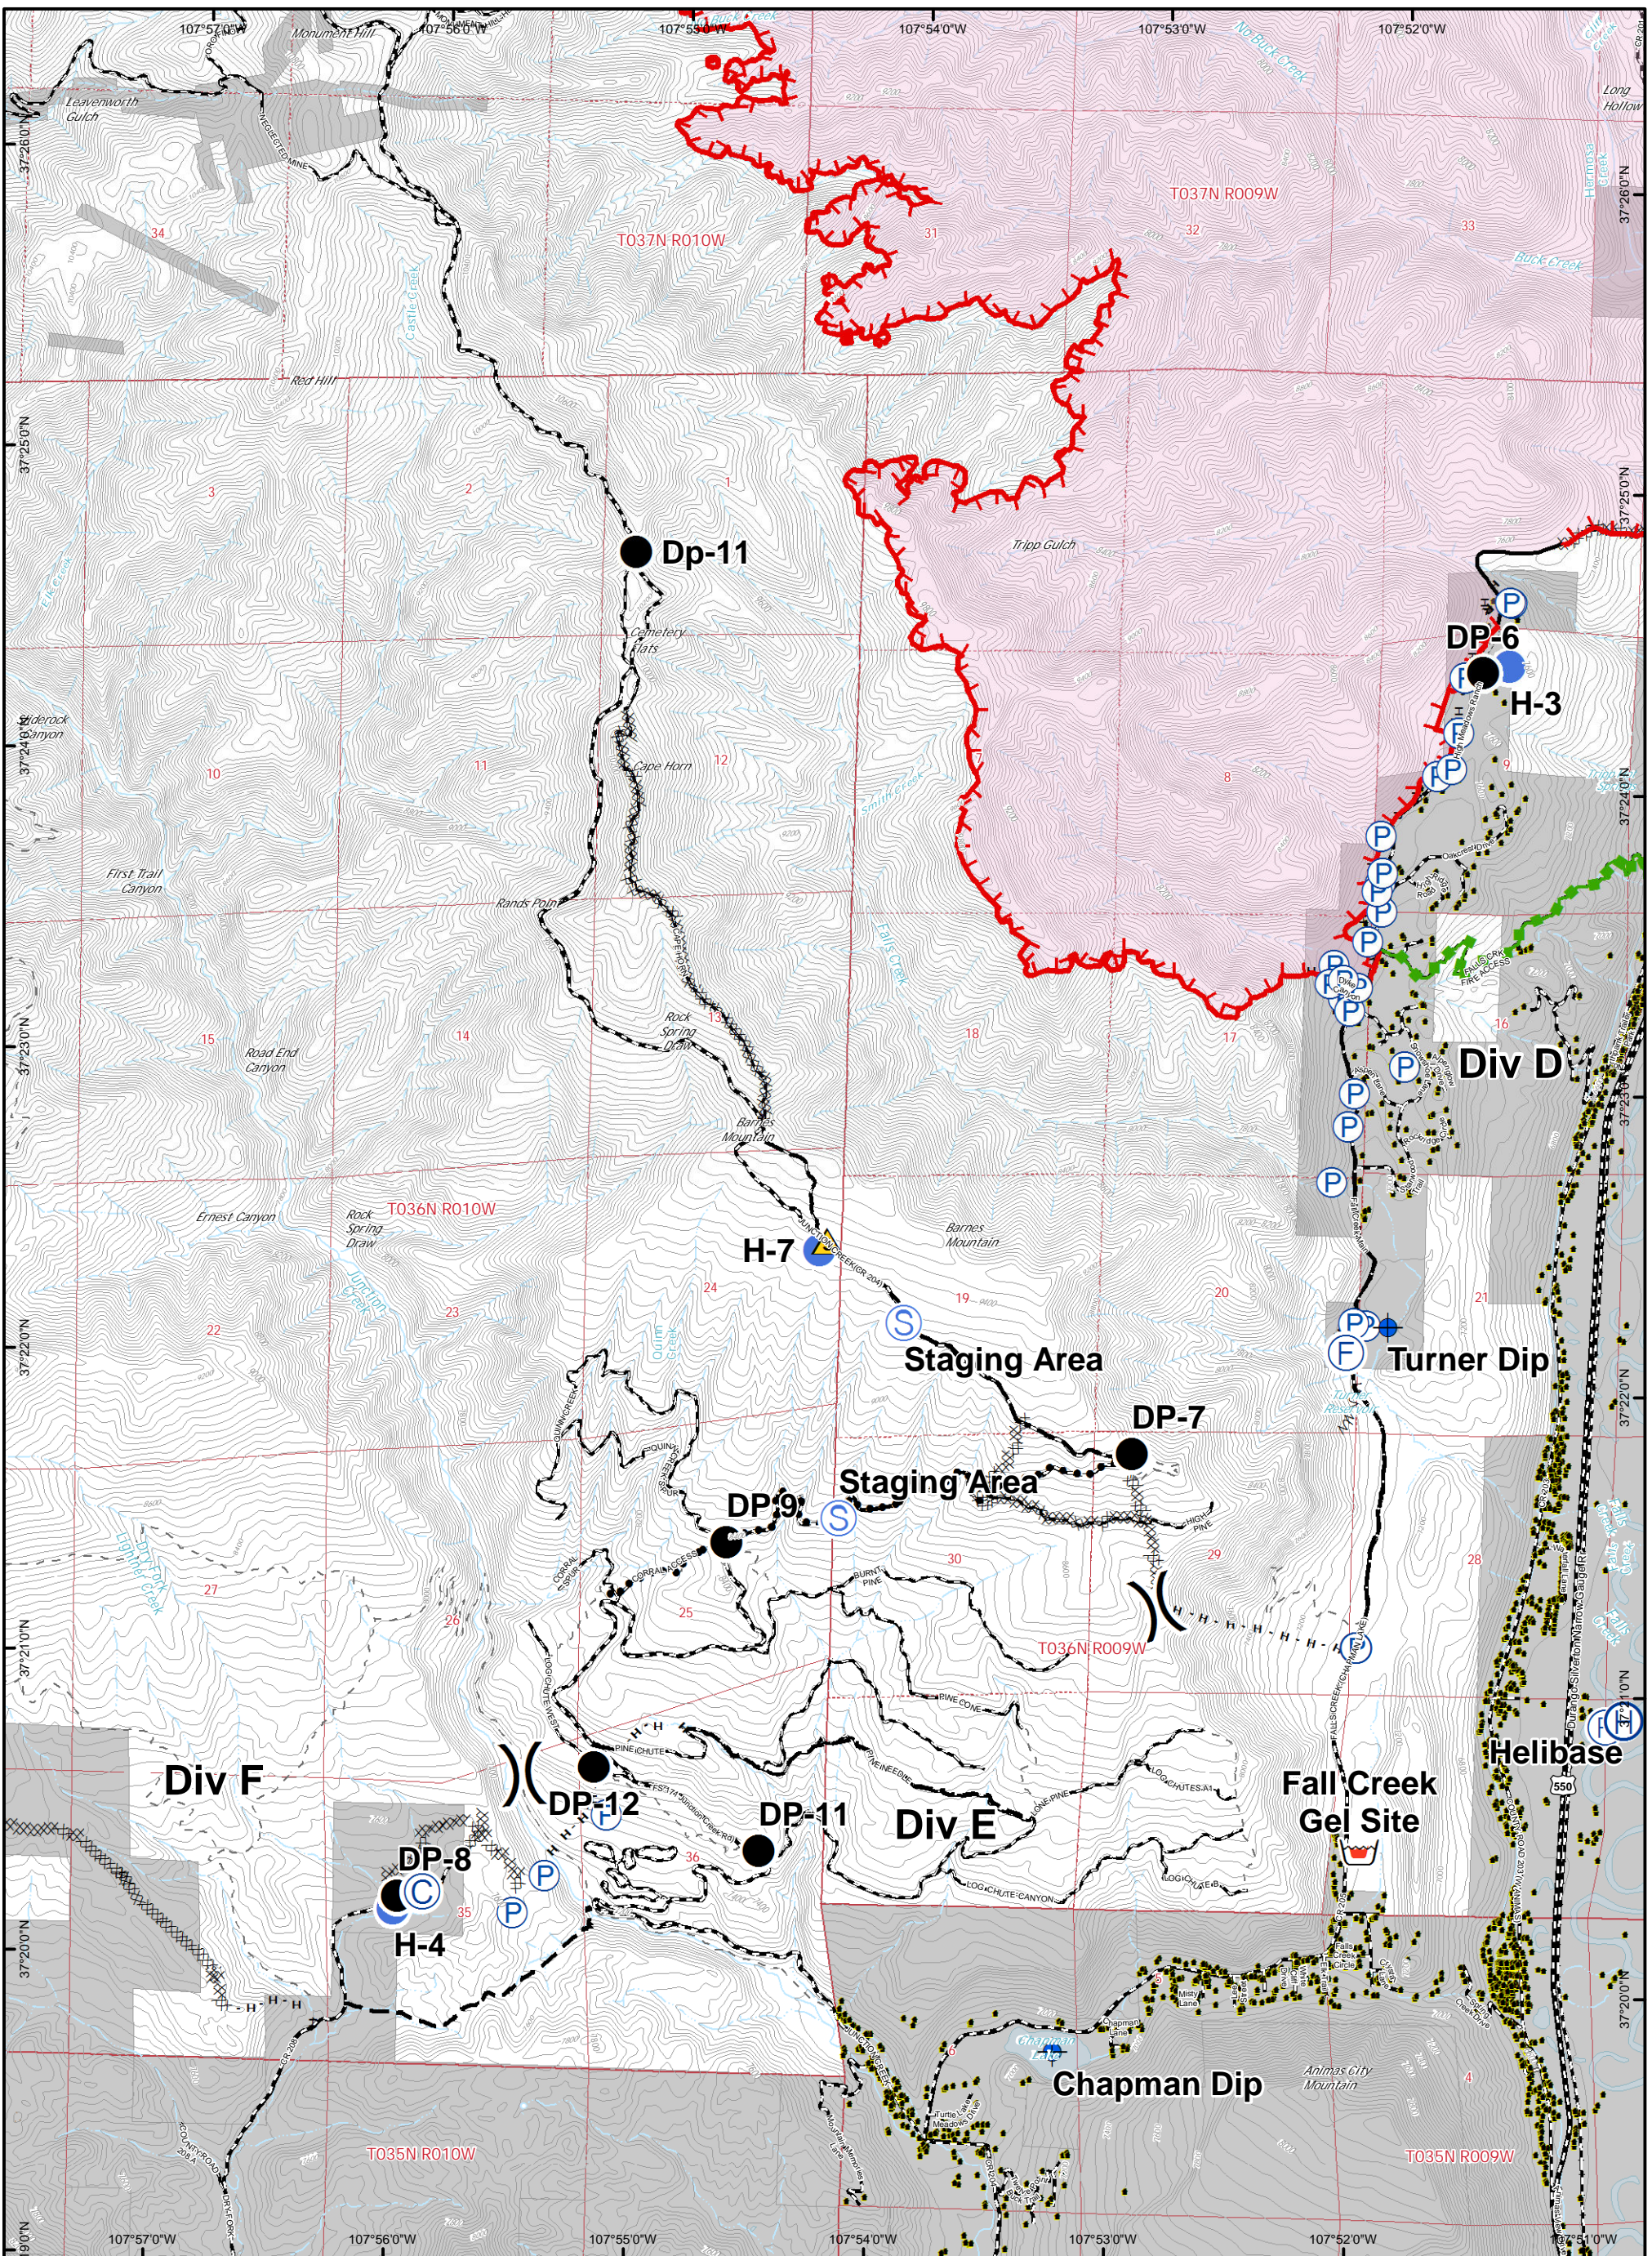

IR Perimeter Data
416 Fire - 32,959 Acres
6/13/2018 @ 2225 hrs
Burro Fire - 3,485 Acres
6/13/2018 @ 2218 hrs

416 Fire - CO-SJF-416 and Burro Fire - CO-SJF-509

IAP - 6/16/18

Day Shift - Page 4

Datum: NAD 83
GISS - TS