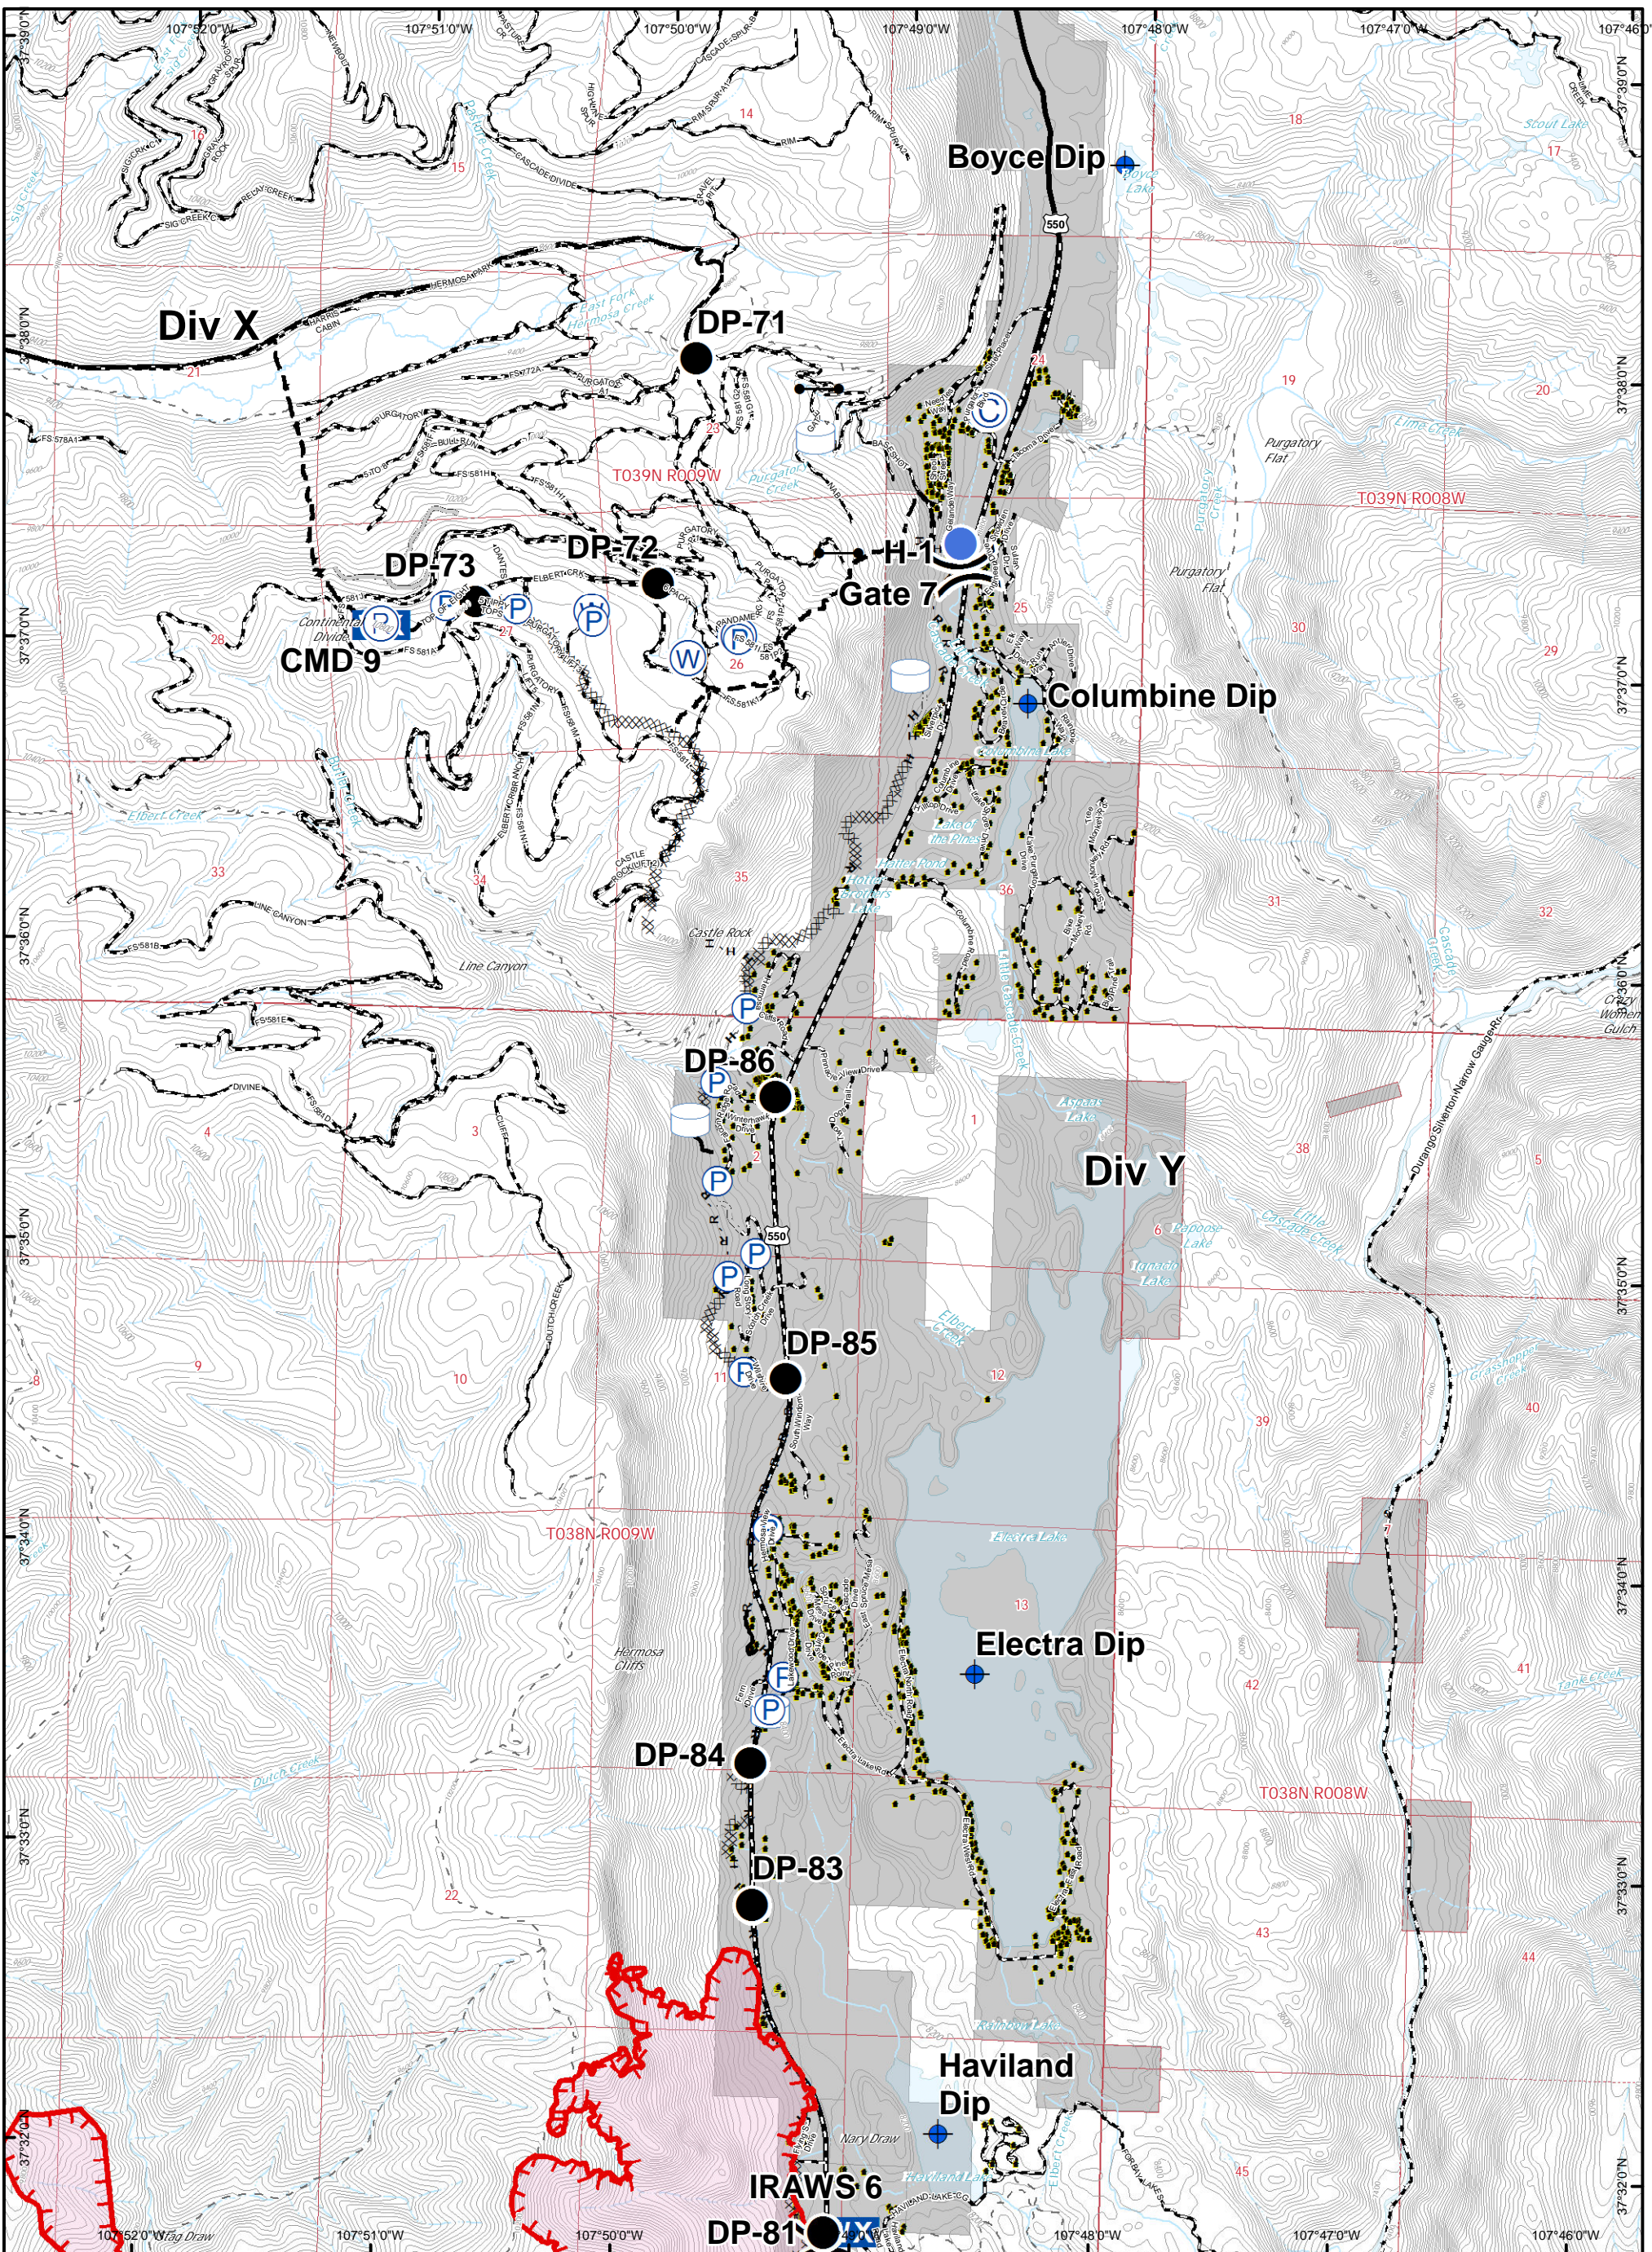

IR Perimeter Data
416 Fire - 32,959 Acres
6/13/2018 @ 2225 hrs
Burro Fire - 3,485 Acres
6/13/2018 @ 2218 hrs

416 Fire - CO-SJF-416 and Burro Fire - CO-SJF-509

IAP - 6/16/18

Day Shift - Page 1

Datum: NAD 83
GISS - TS