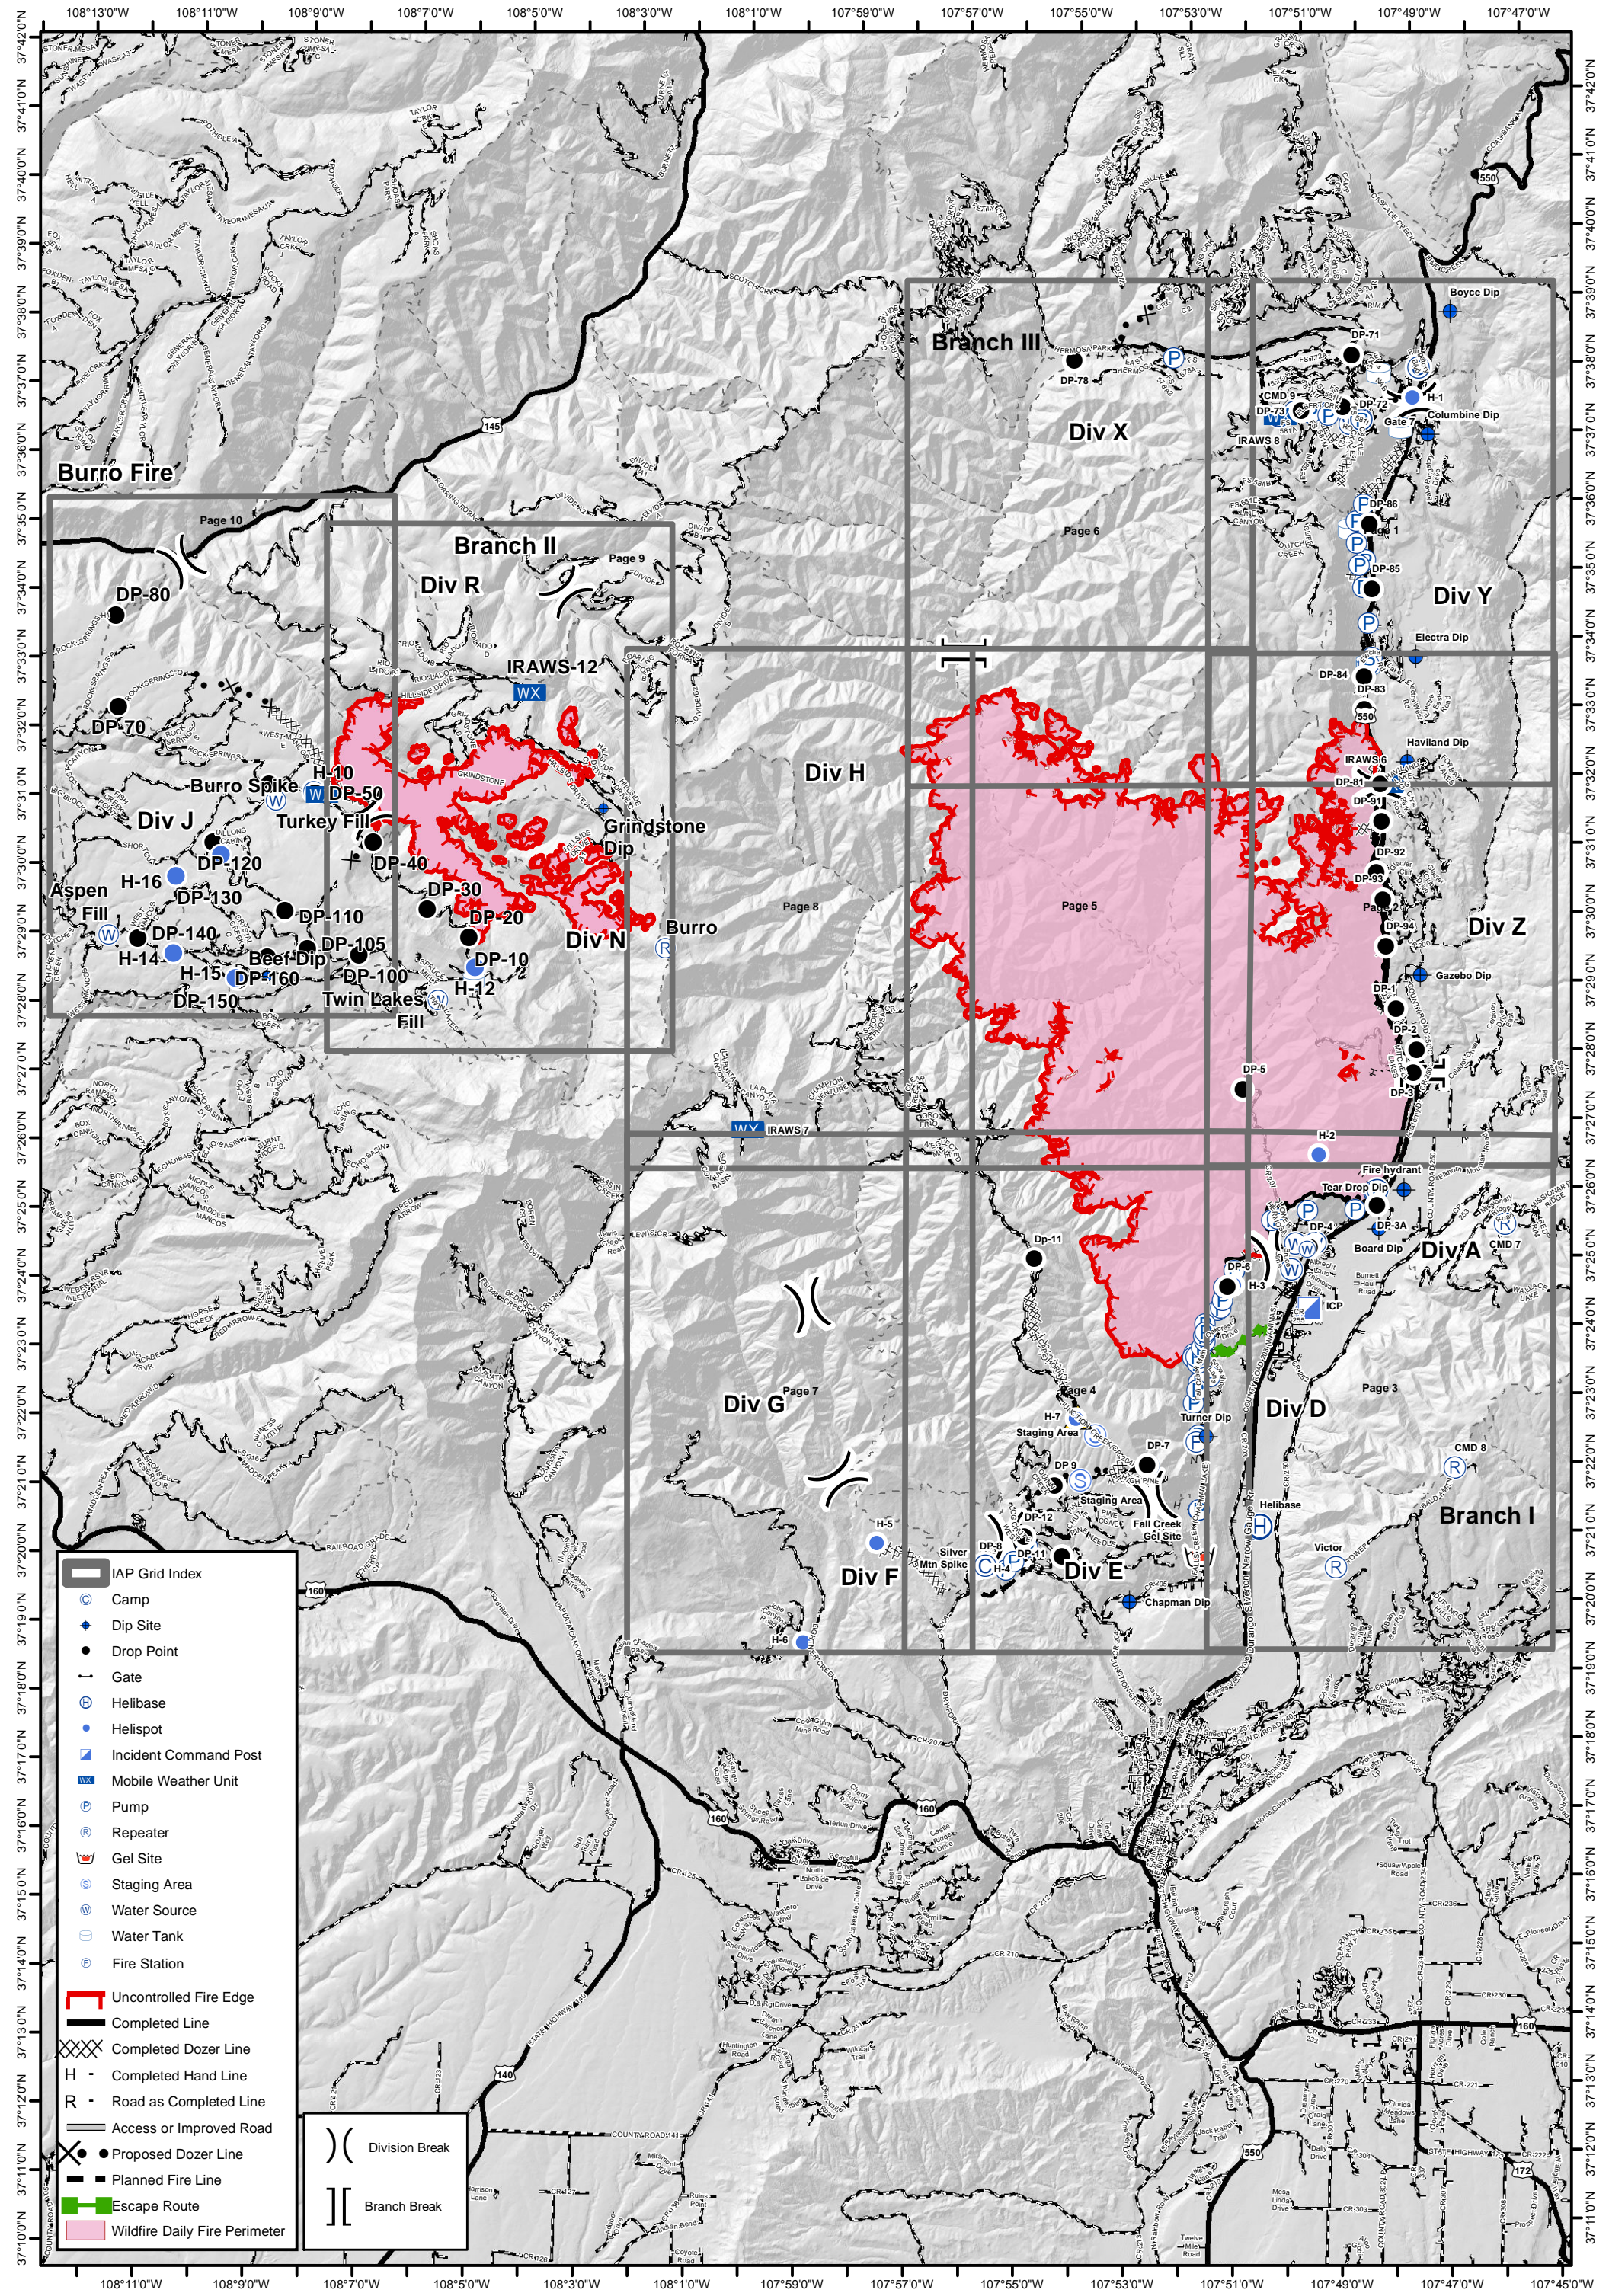

## IAP Grid Index - 6/16/18

### Day Shift

0 0.5 1

Miles

Datum: NAD 83

GISS - TS

- IAP Grid Index
- Camp
- Dip Site
- Drop Point
- Gate
- Helibase
- Helispot
- Incident Command Post
- Mobile Weather Unit
- Pump
- Repeater
- Gel Site
- Staging Area
- Water Source
- Water Tank
- Fire Station
- Uncontrolled Fire Edge
- Completed Line
- Completed Dozer Line
- H - Completed Hand Line
- R - Road as Completed Line
- Access or Improved Road
- Proposed Dozer Line
- Planned Fire Line
- Escape Route
- Wildfire Daily Fire Perimeter
- Division Break
- Branch Break

IR Perimeter Data  
 416 Fire - 32,959 Acres  
 6/13/2018 @ 2225 hrs  
 Burro Fire - 3,485 Acres  
 6/13/2018 @ 2218 hrs