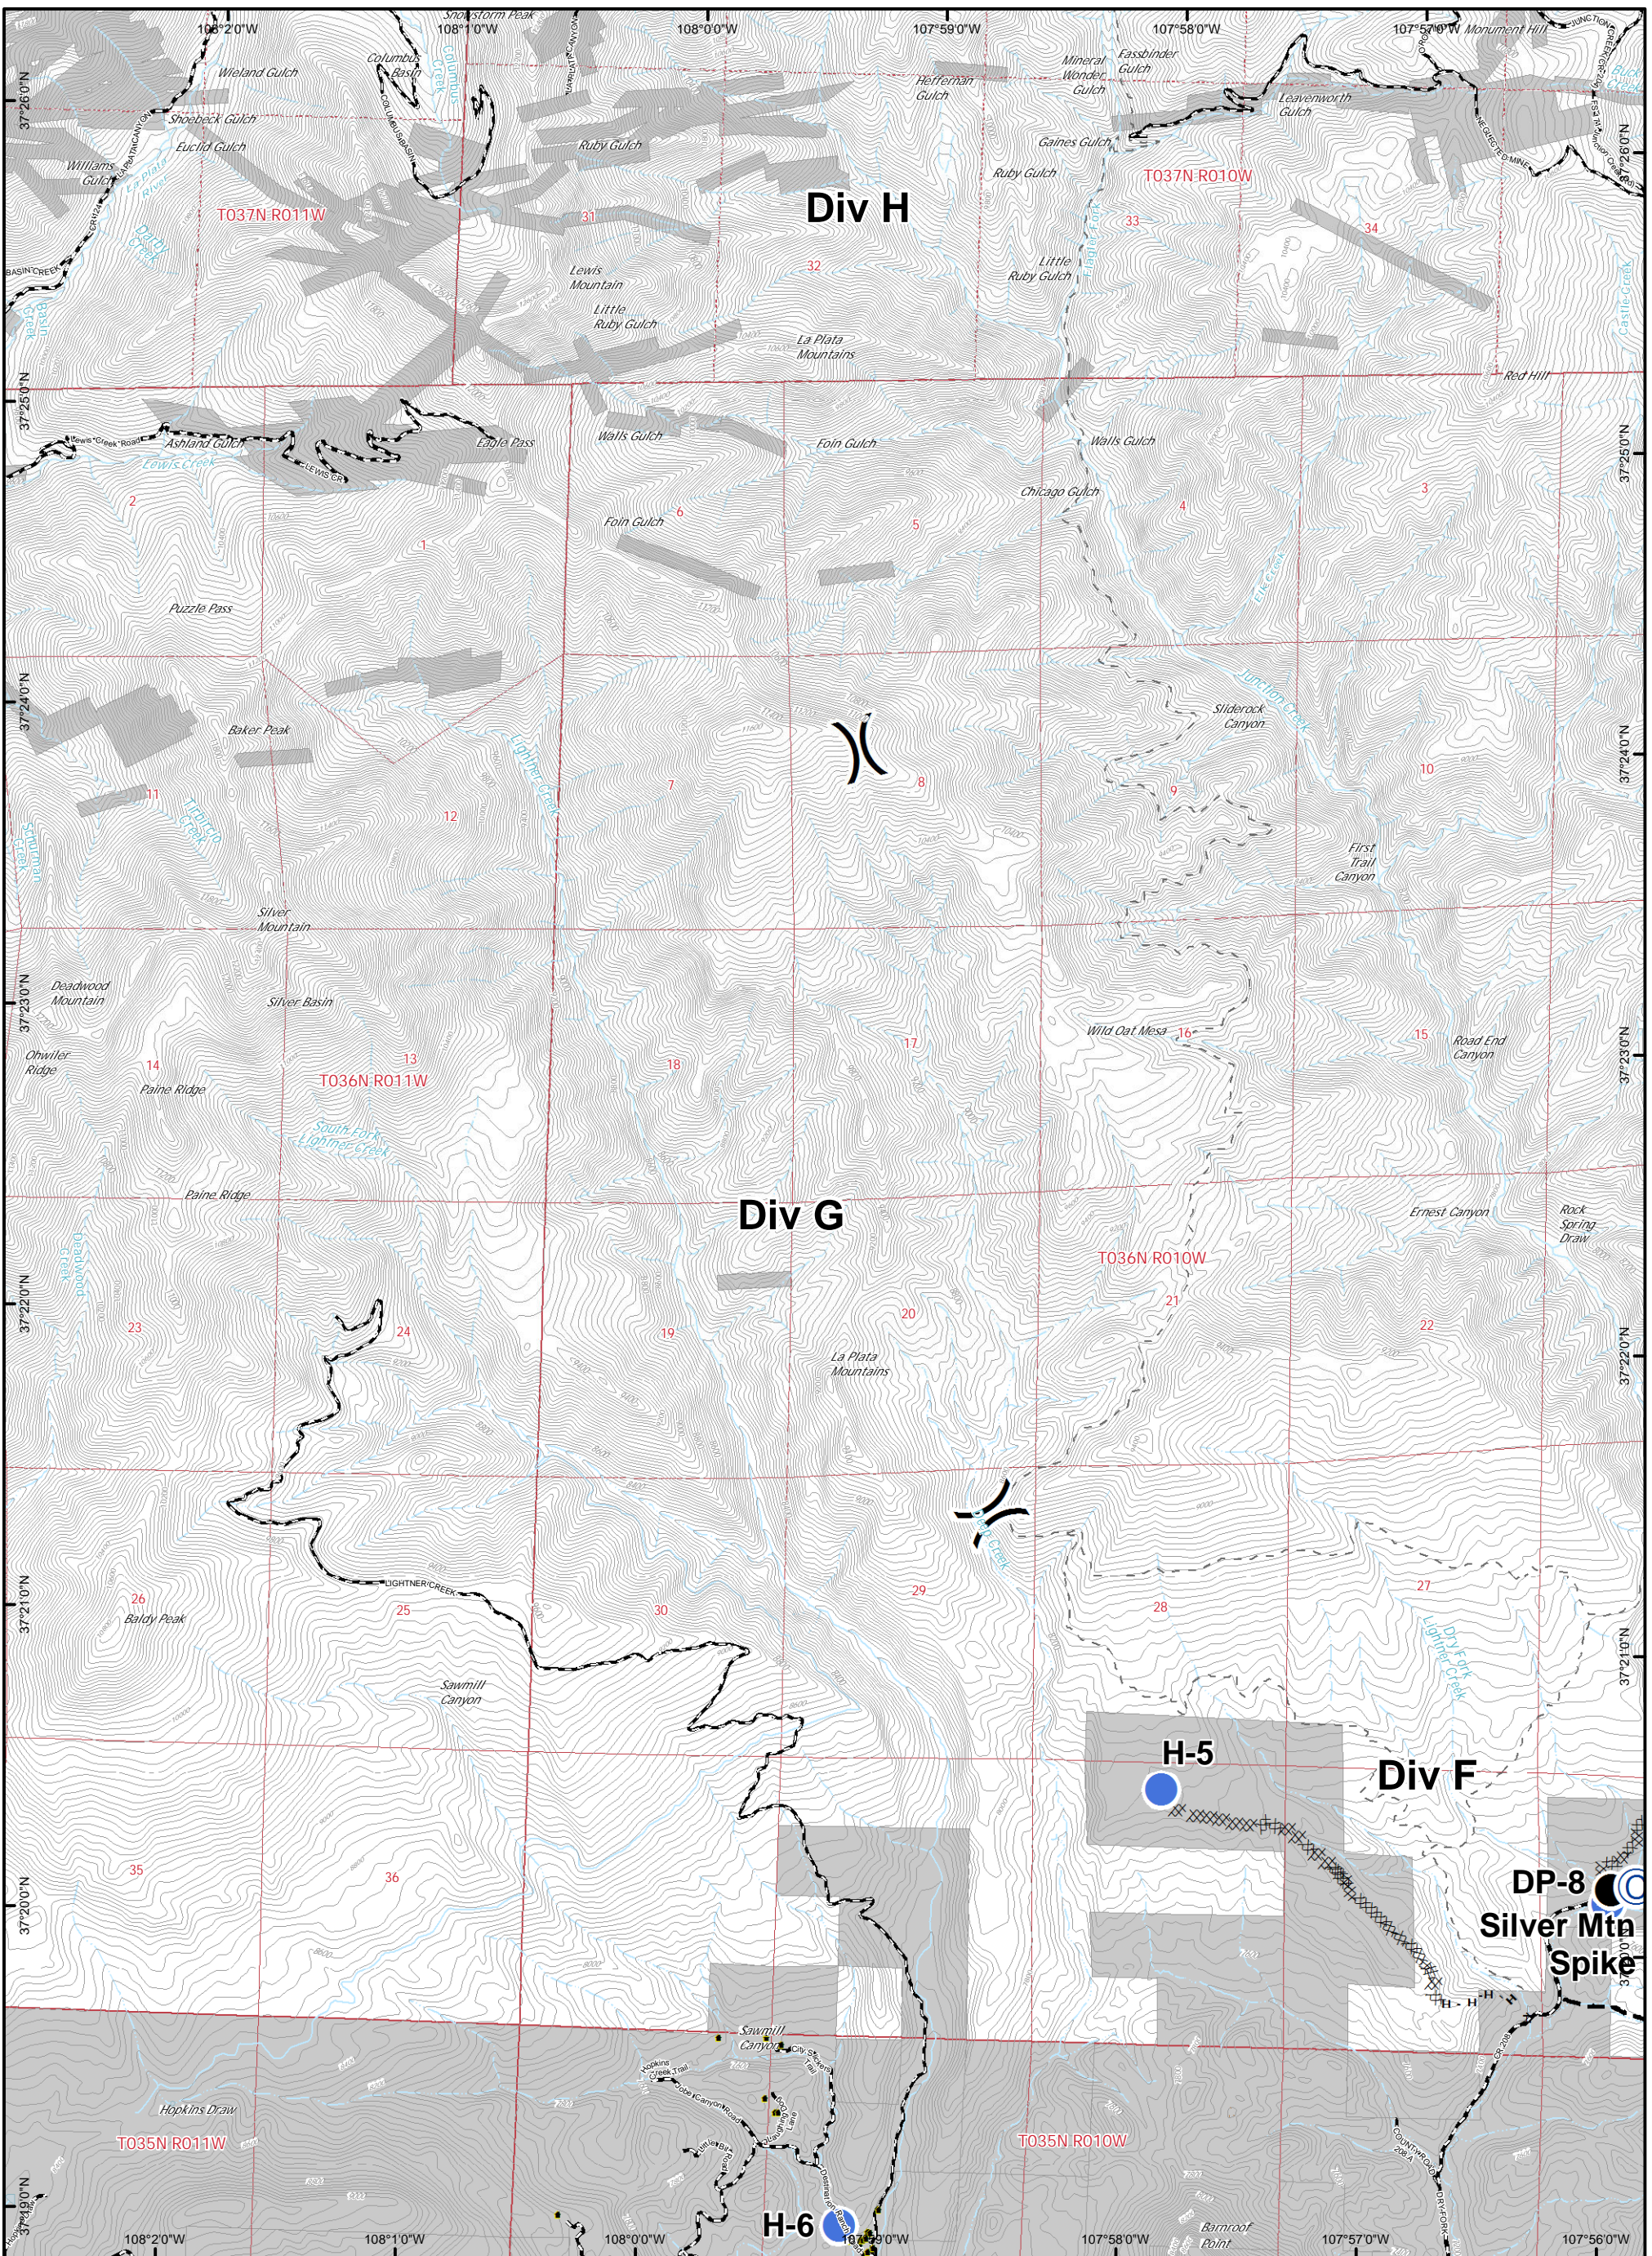

IR Perimeter Data
416 Fire - 32,959 Acres
6/13/2018 @ 2225 hrs
Burro Fire - 3,485 Acres
6/13/2018 @ 2218 hrs

416 Fire - CO-SJF-416 and Burro Fire - CO-SJF-509

IAP - 6/16/18

Day Shift - Page 7

Datum: NAD 83
GISS - TS

Camp	Drop Point	Helispot	Division Break	Completed Dozer Line	Completed Hand Line
					Planned Fire Line