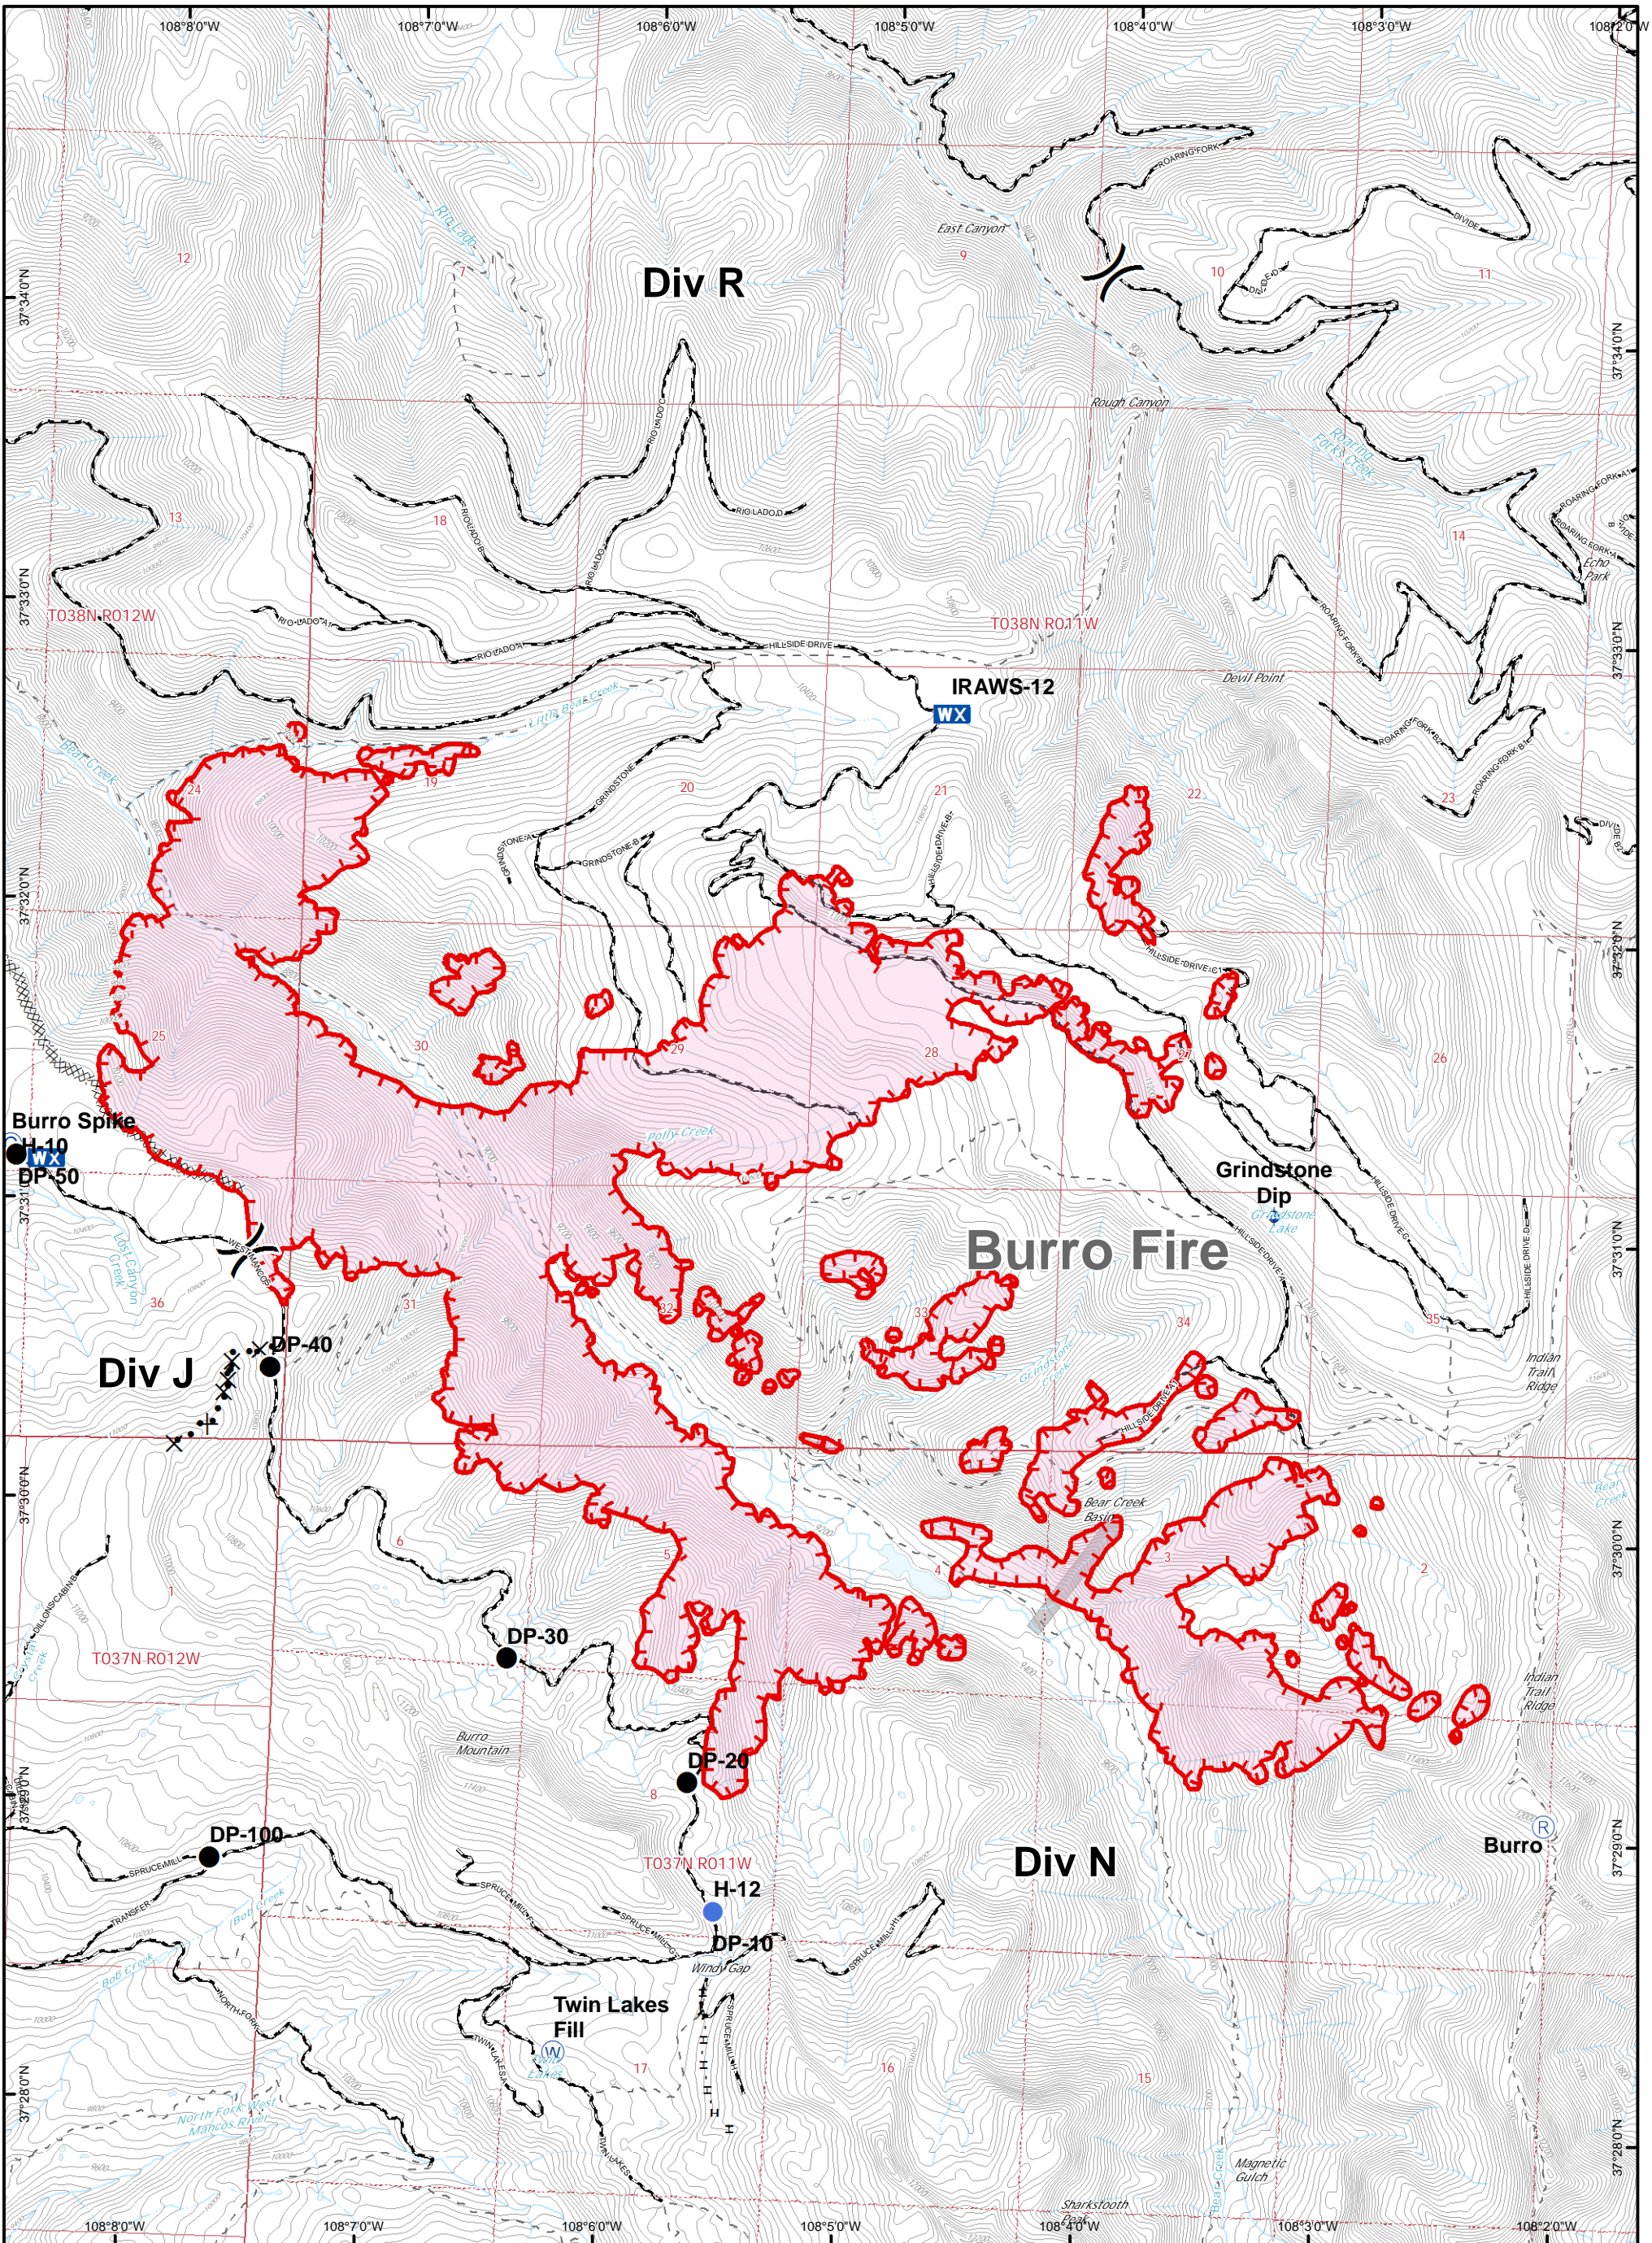

IR Perimeter Data
416 Fire - 32,959 Acres
6/13/2018 @ 2225 hrs
Burro Fire - 3,485 Acres
6/13/2018 @ 2218 hrs

416 Fire - CO-SJF-416 and Burro Fire - CO-SJF-509

IAP - 6/16/18

Day Shift - Page 9

Datum: NAD 83
GISS - TS