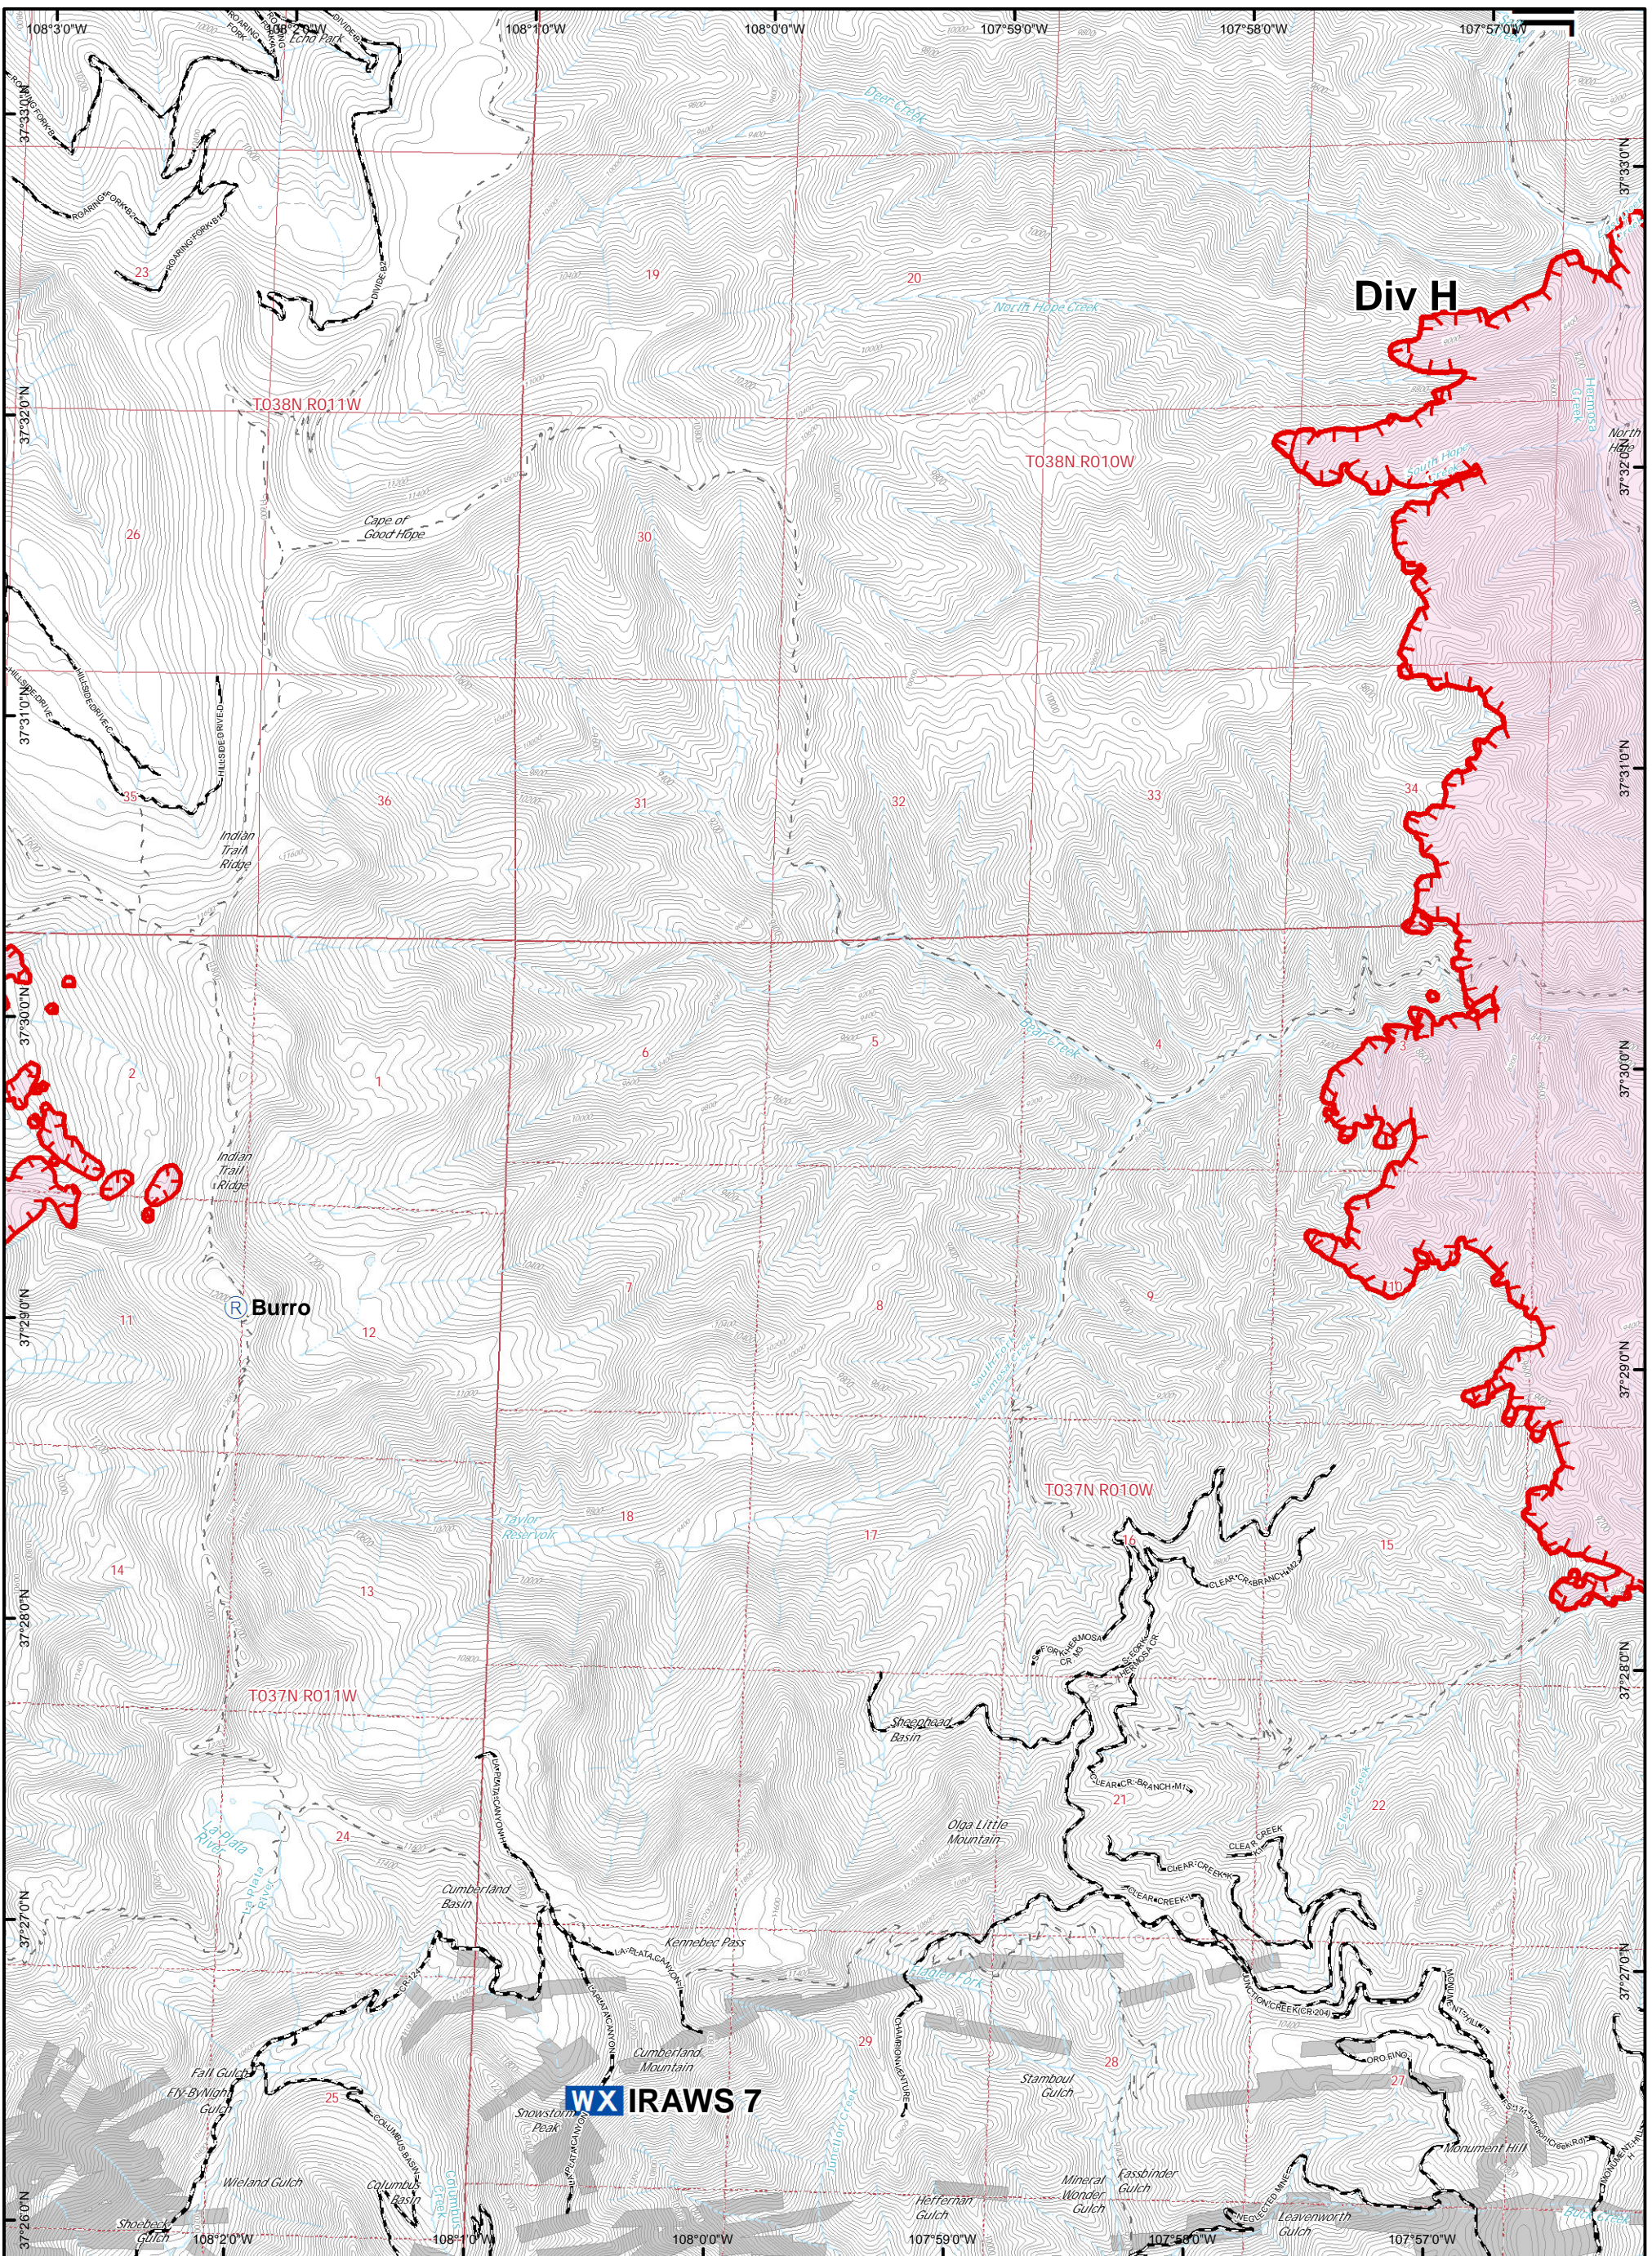

IR Perimeter Data
416 Fire - 32,959 Acres
6/13/2018 @ 2225 hrs
Burro Fire - 3,485 Acres
6/13/2018 @ 2218 hrs

416 Fire - CO-SJF-416 and Burro Fire - CO-SJF-509

IAP - 6/16/18

Day Shift - Page 8

Datum: NAD 83
GISS - TS

		Uncontrolled Fire Edge	Uncontrolled Fire Edge
		Wildfire Daily Fire Perimeter	Wildfire Daily Fire Perimeter
	Repeater