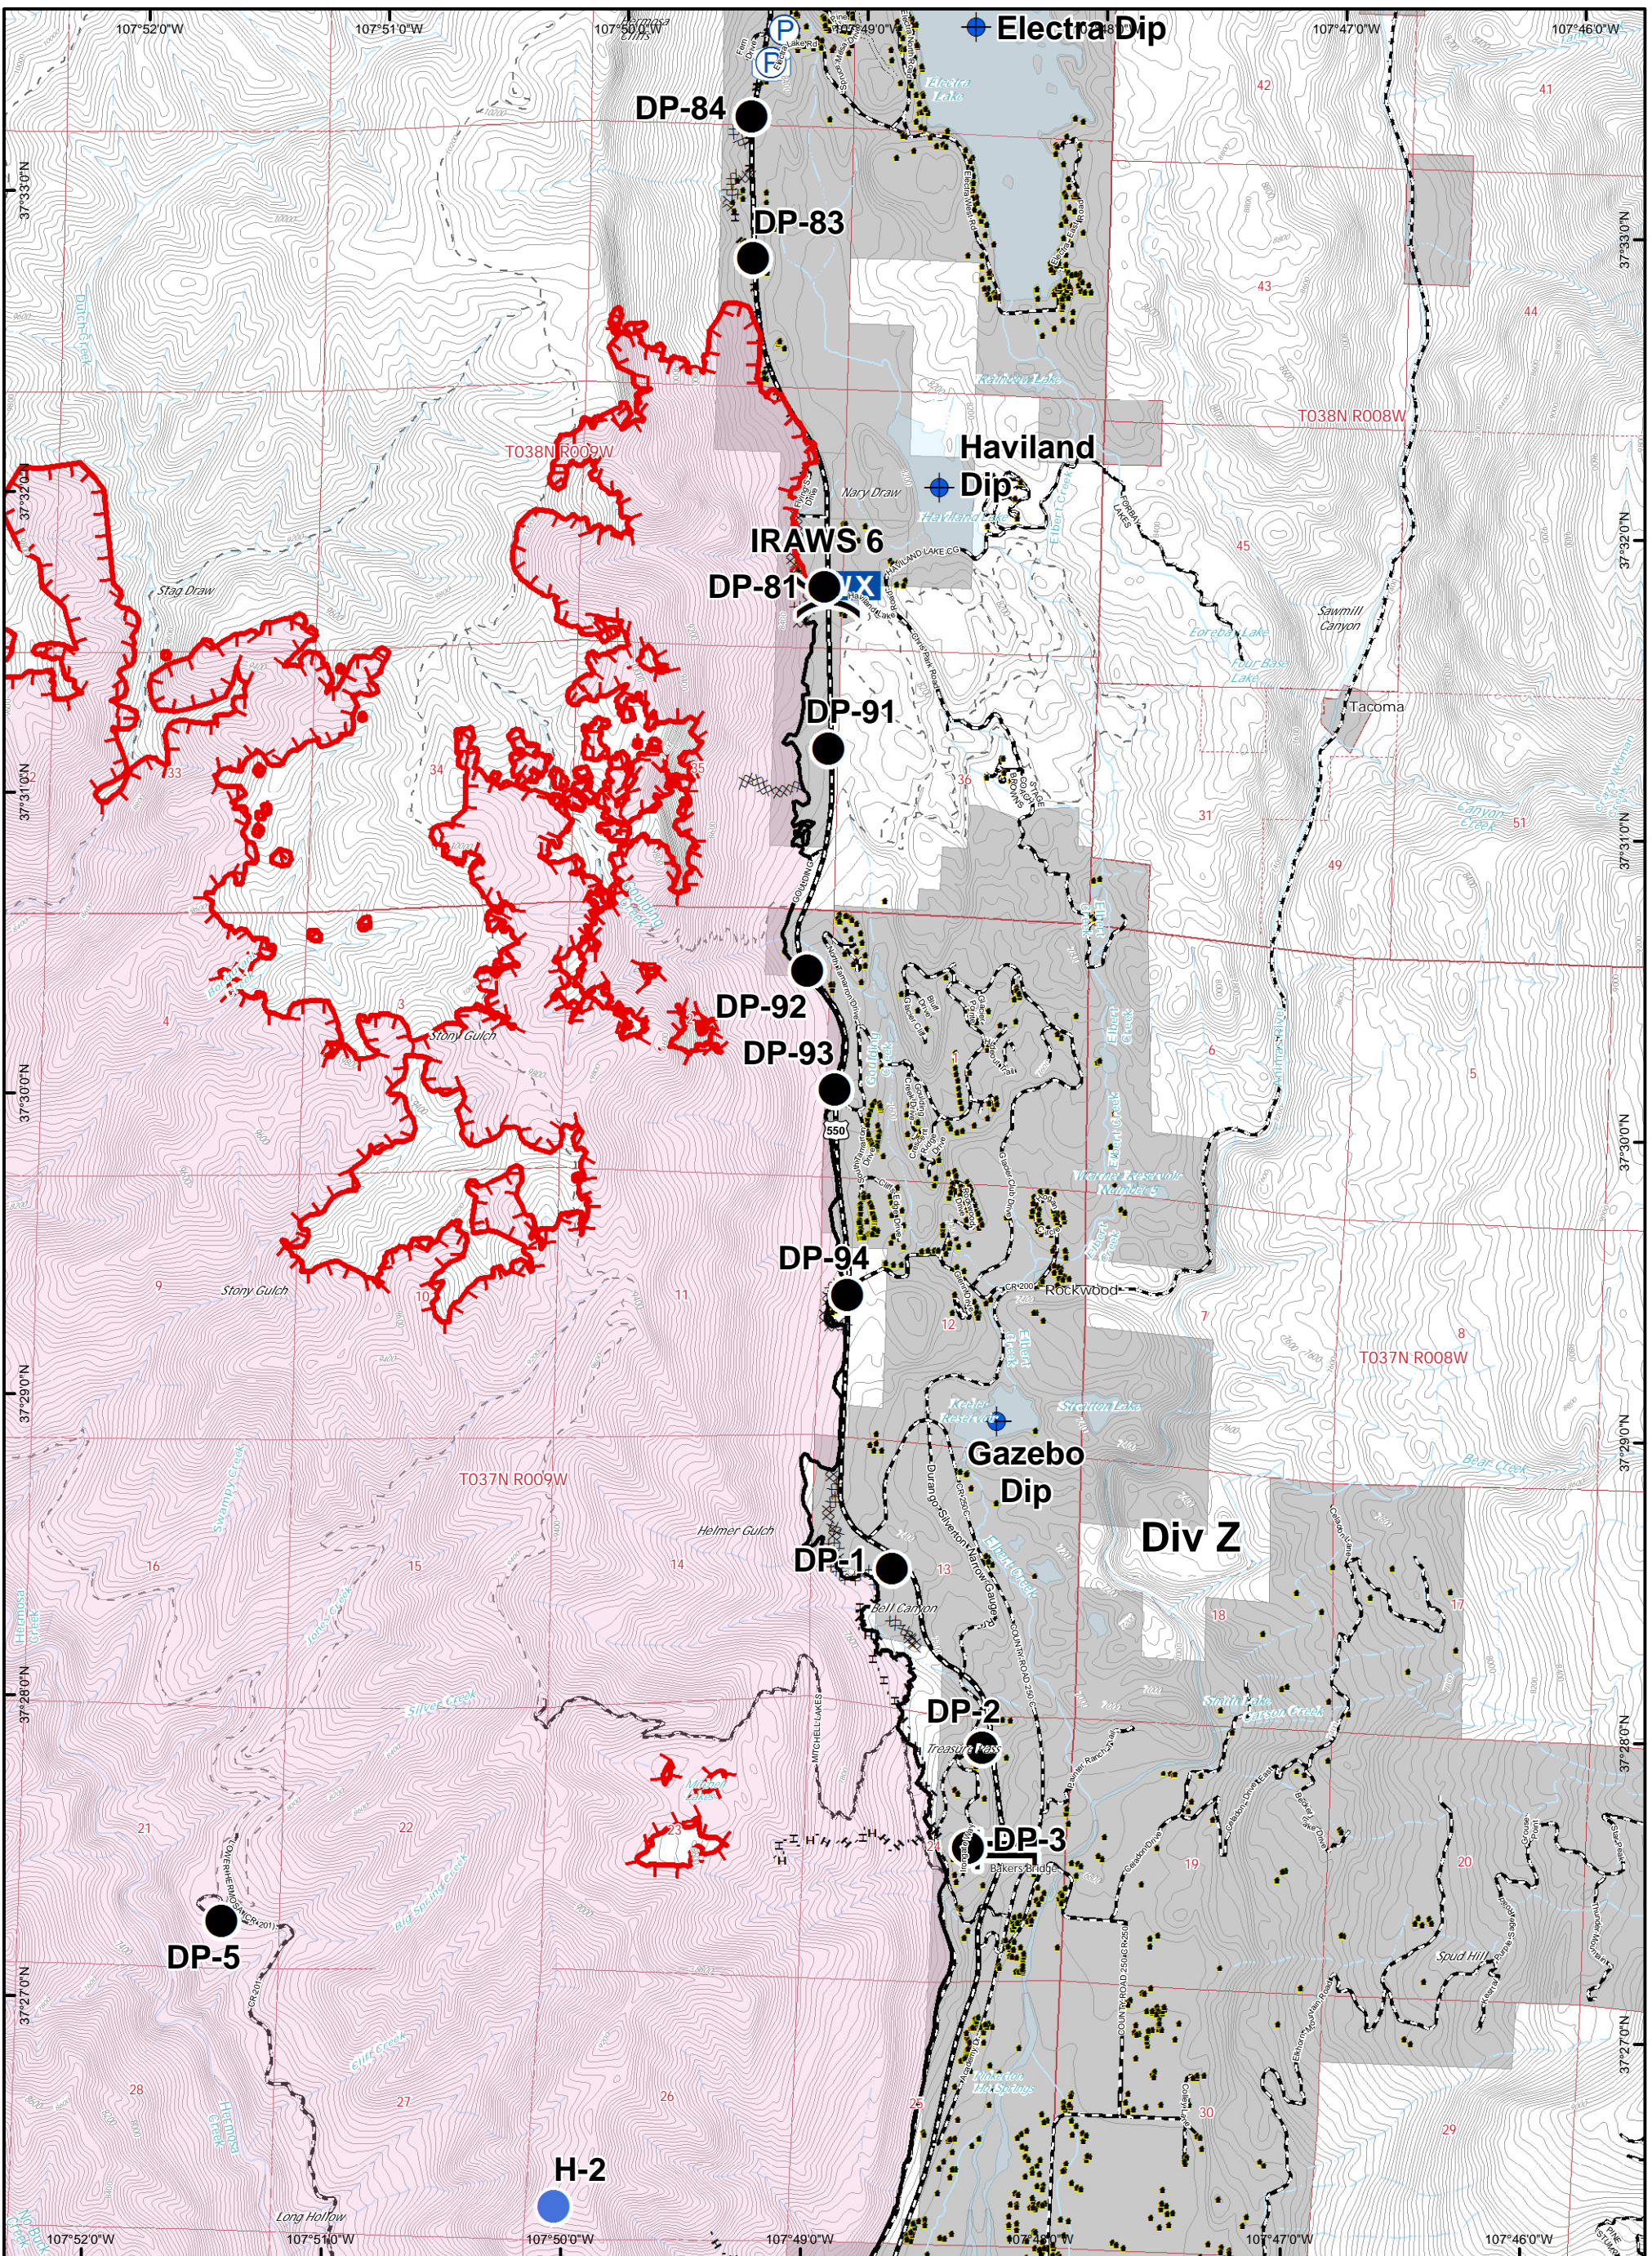

IR Perimeter Data
416 Fire - 32,959 Acres
6/13/2018 @ 2225 hrs
Burro Fire - 3,485 Acres
6/13/2018 @ 2218 hrs

416 Fire - CO-SJF-416 and Burro Fire - CO-SJF-509

IAP - 6/16/18

Day Shift - Page 2

Datum: NAD 83
GISS - TS

Dip Site	Helispot	Mobile Weather Unit	Water Tank	Division Break	Branch Break	Uncontrolled Fire Edge	H · H Completed Hand Line
Drop Point	Pump					Completed Line	R · R Road as Completed Line
						Completed Dozer Line	Access Road
							Wildfire Daily Fire Perimeter