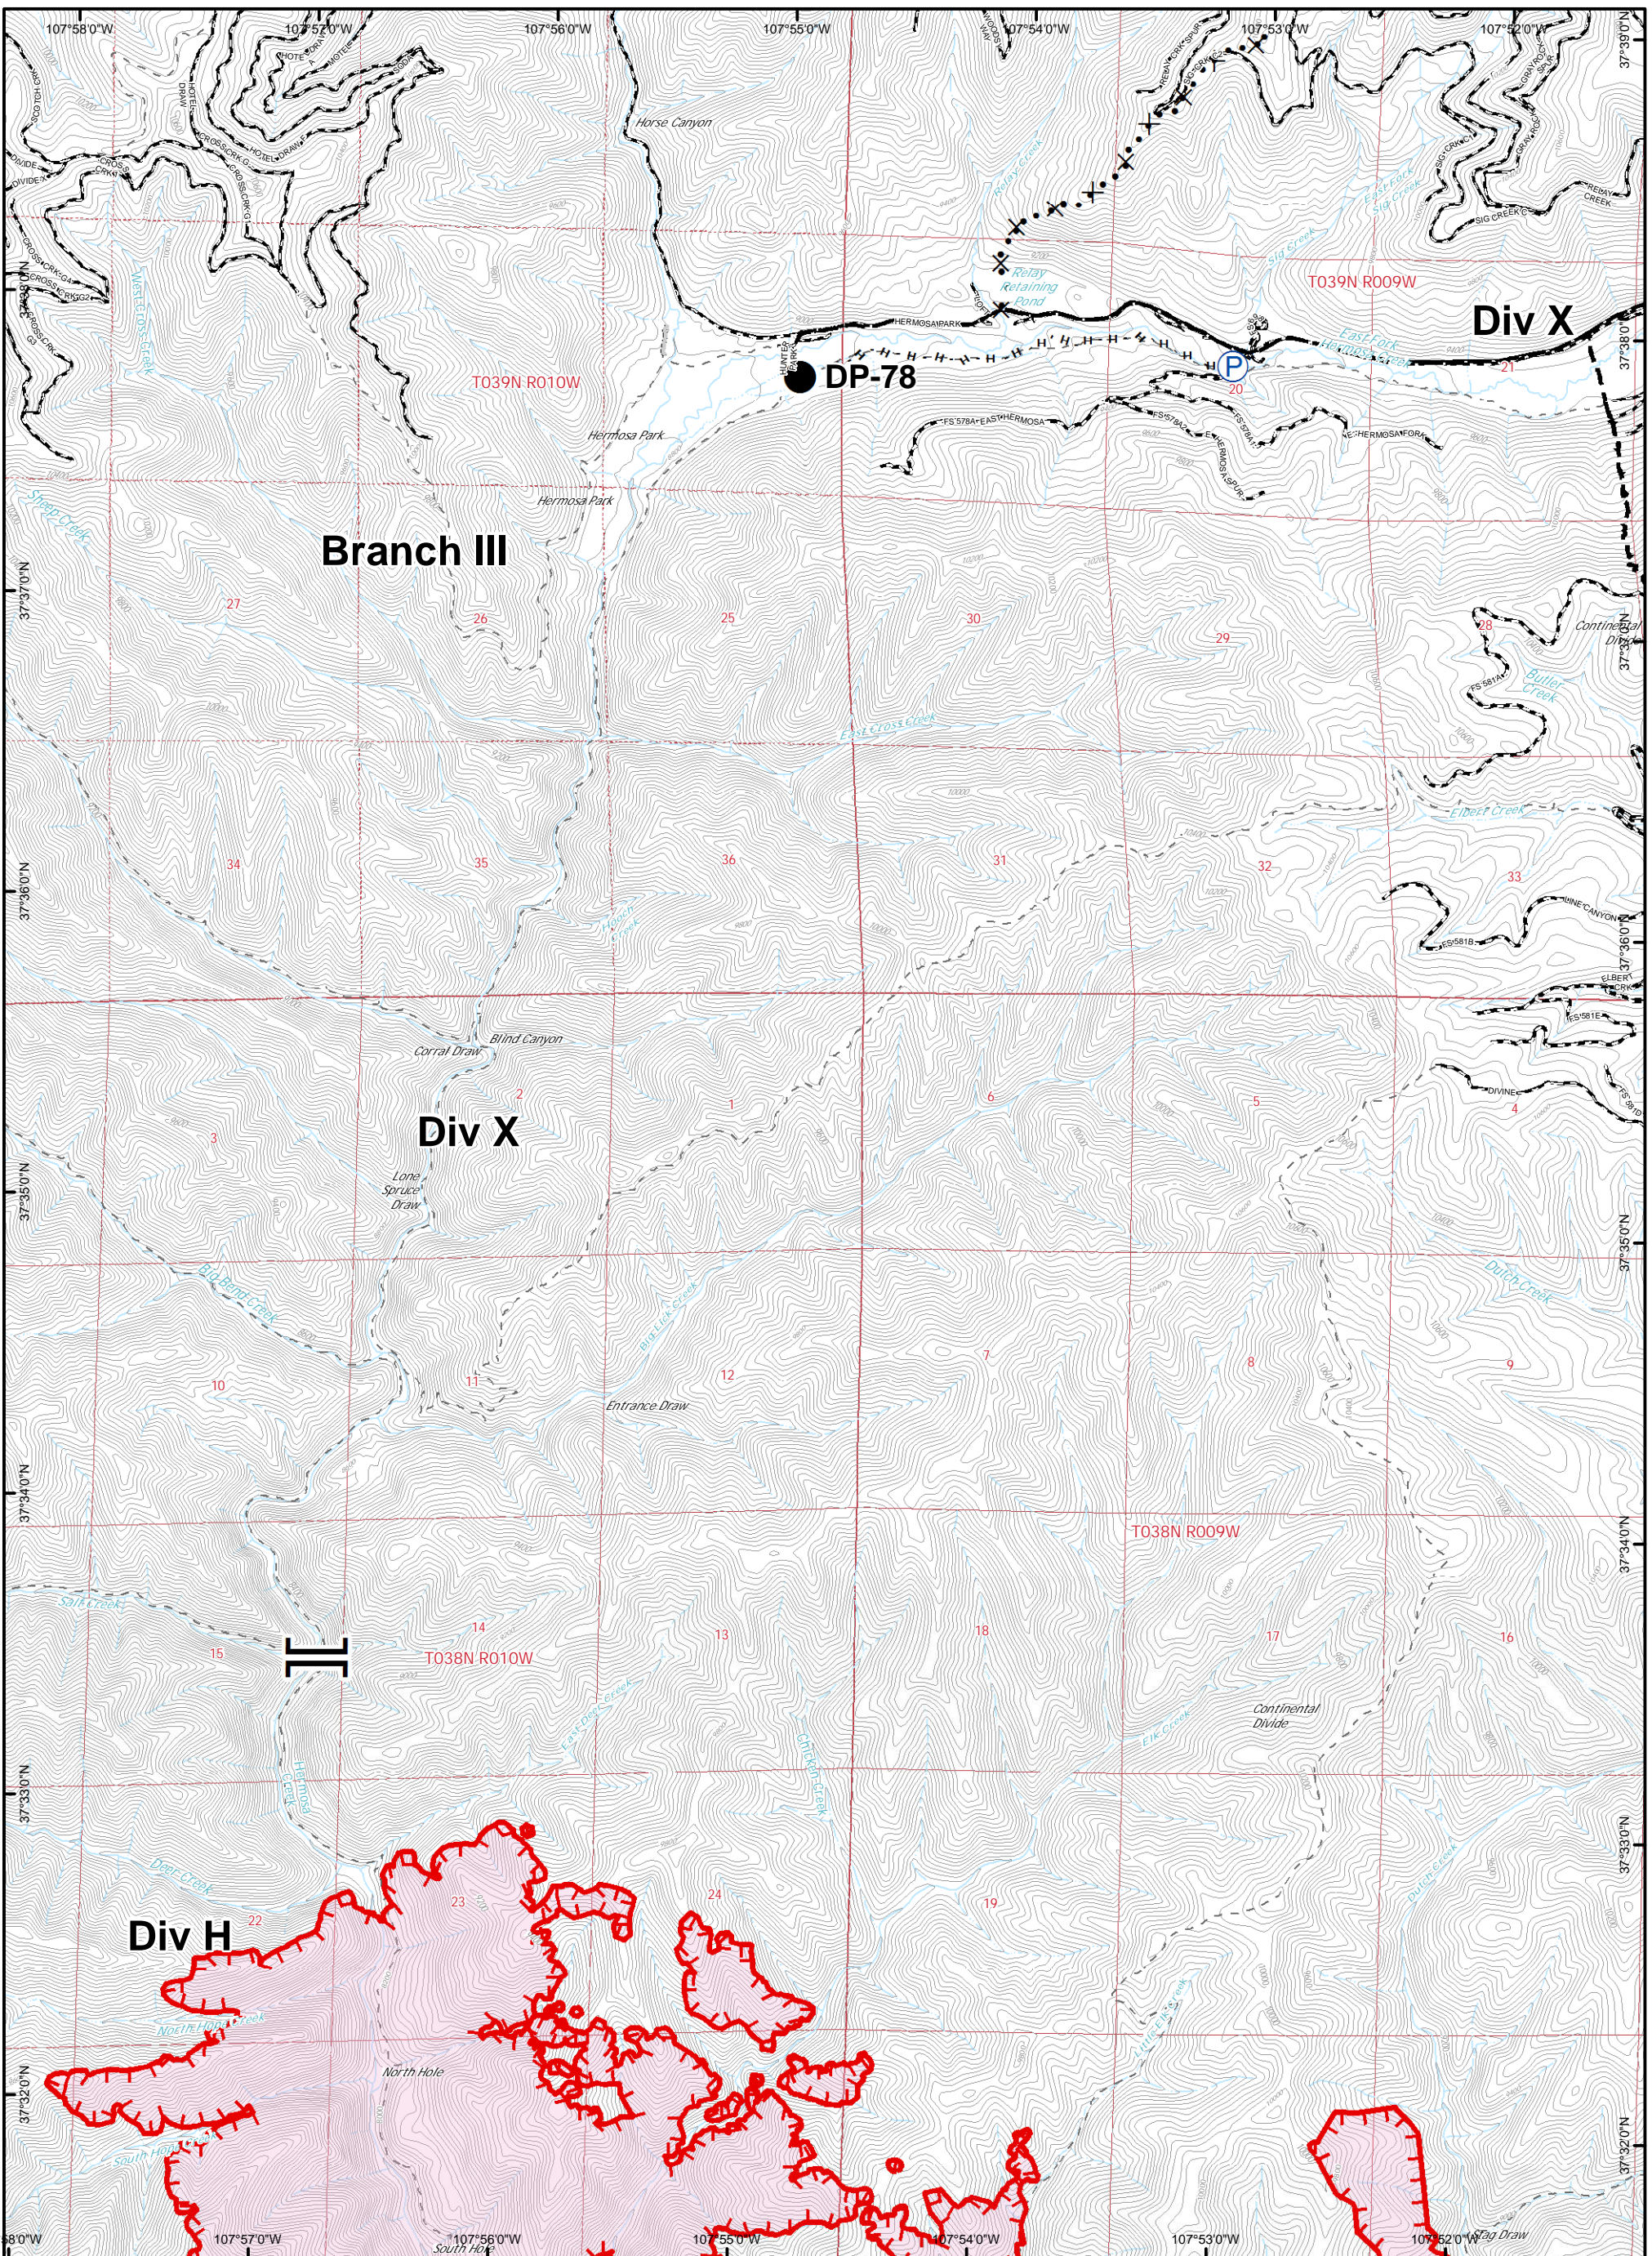

IR Perimeter Data
416 Fire - 32,959 Acres
6/13/2018 @ 2225 hrs
Burro Fire - 3,485 Acres
6/13/2018 @ 2218 hrs

416 Fire - CO-SJF-416 and Burro Fire - CO-SJF-509

IAP - 6/16/18

Day Shift - Page 6

Datum: NAD 83
GISS - TS

Drop Point	Pump	Uncontrolled Fire Edge	Proposed Dozer Line
Branch Break	Access Road	Completed Hand Line	Planned Fire Line
		Wildfire Daily Fire Perimeter