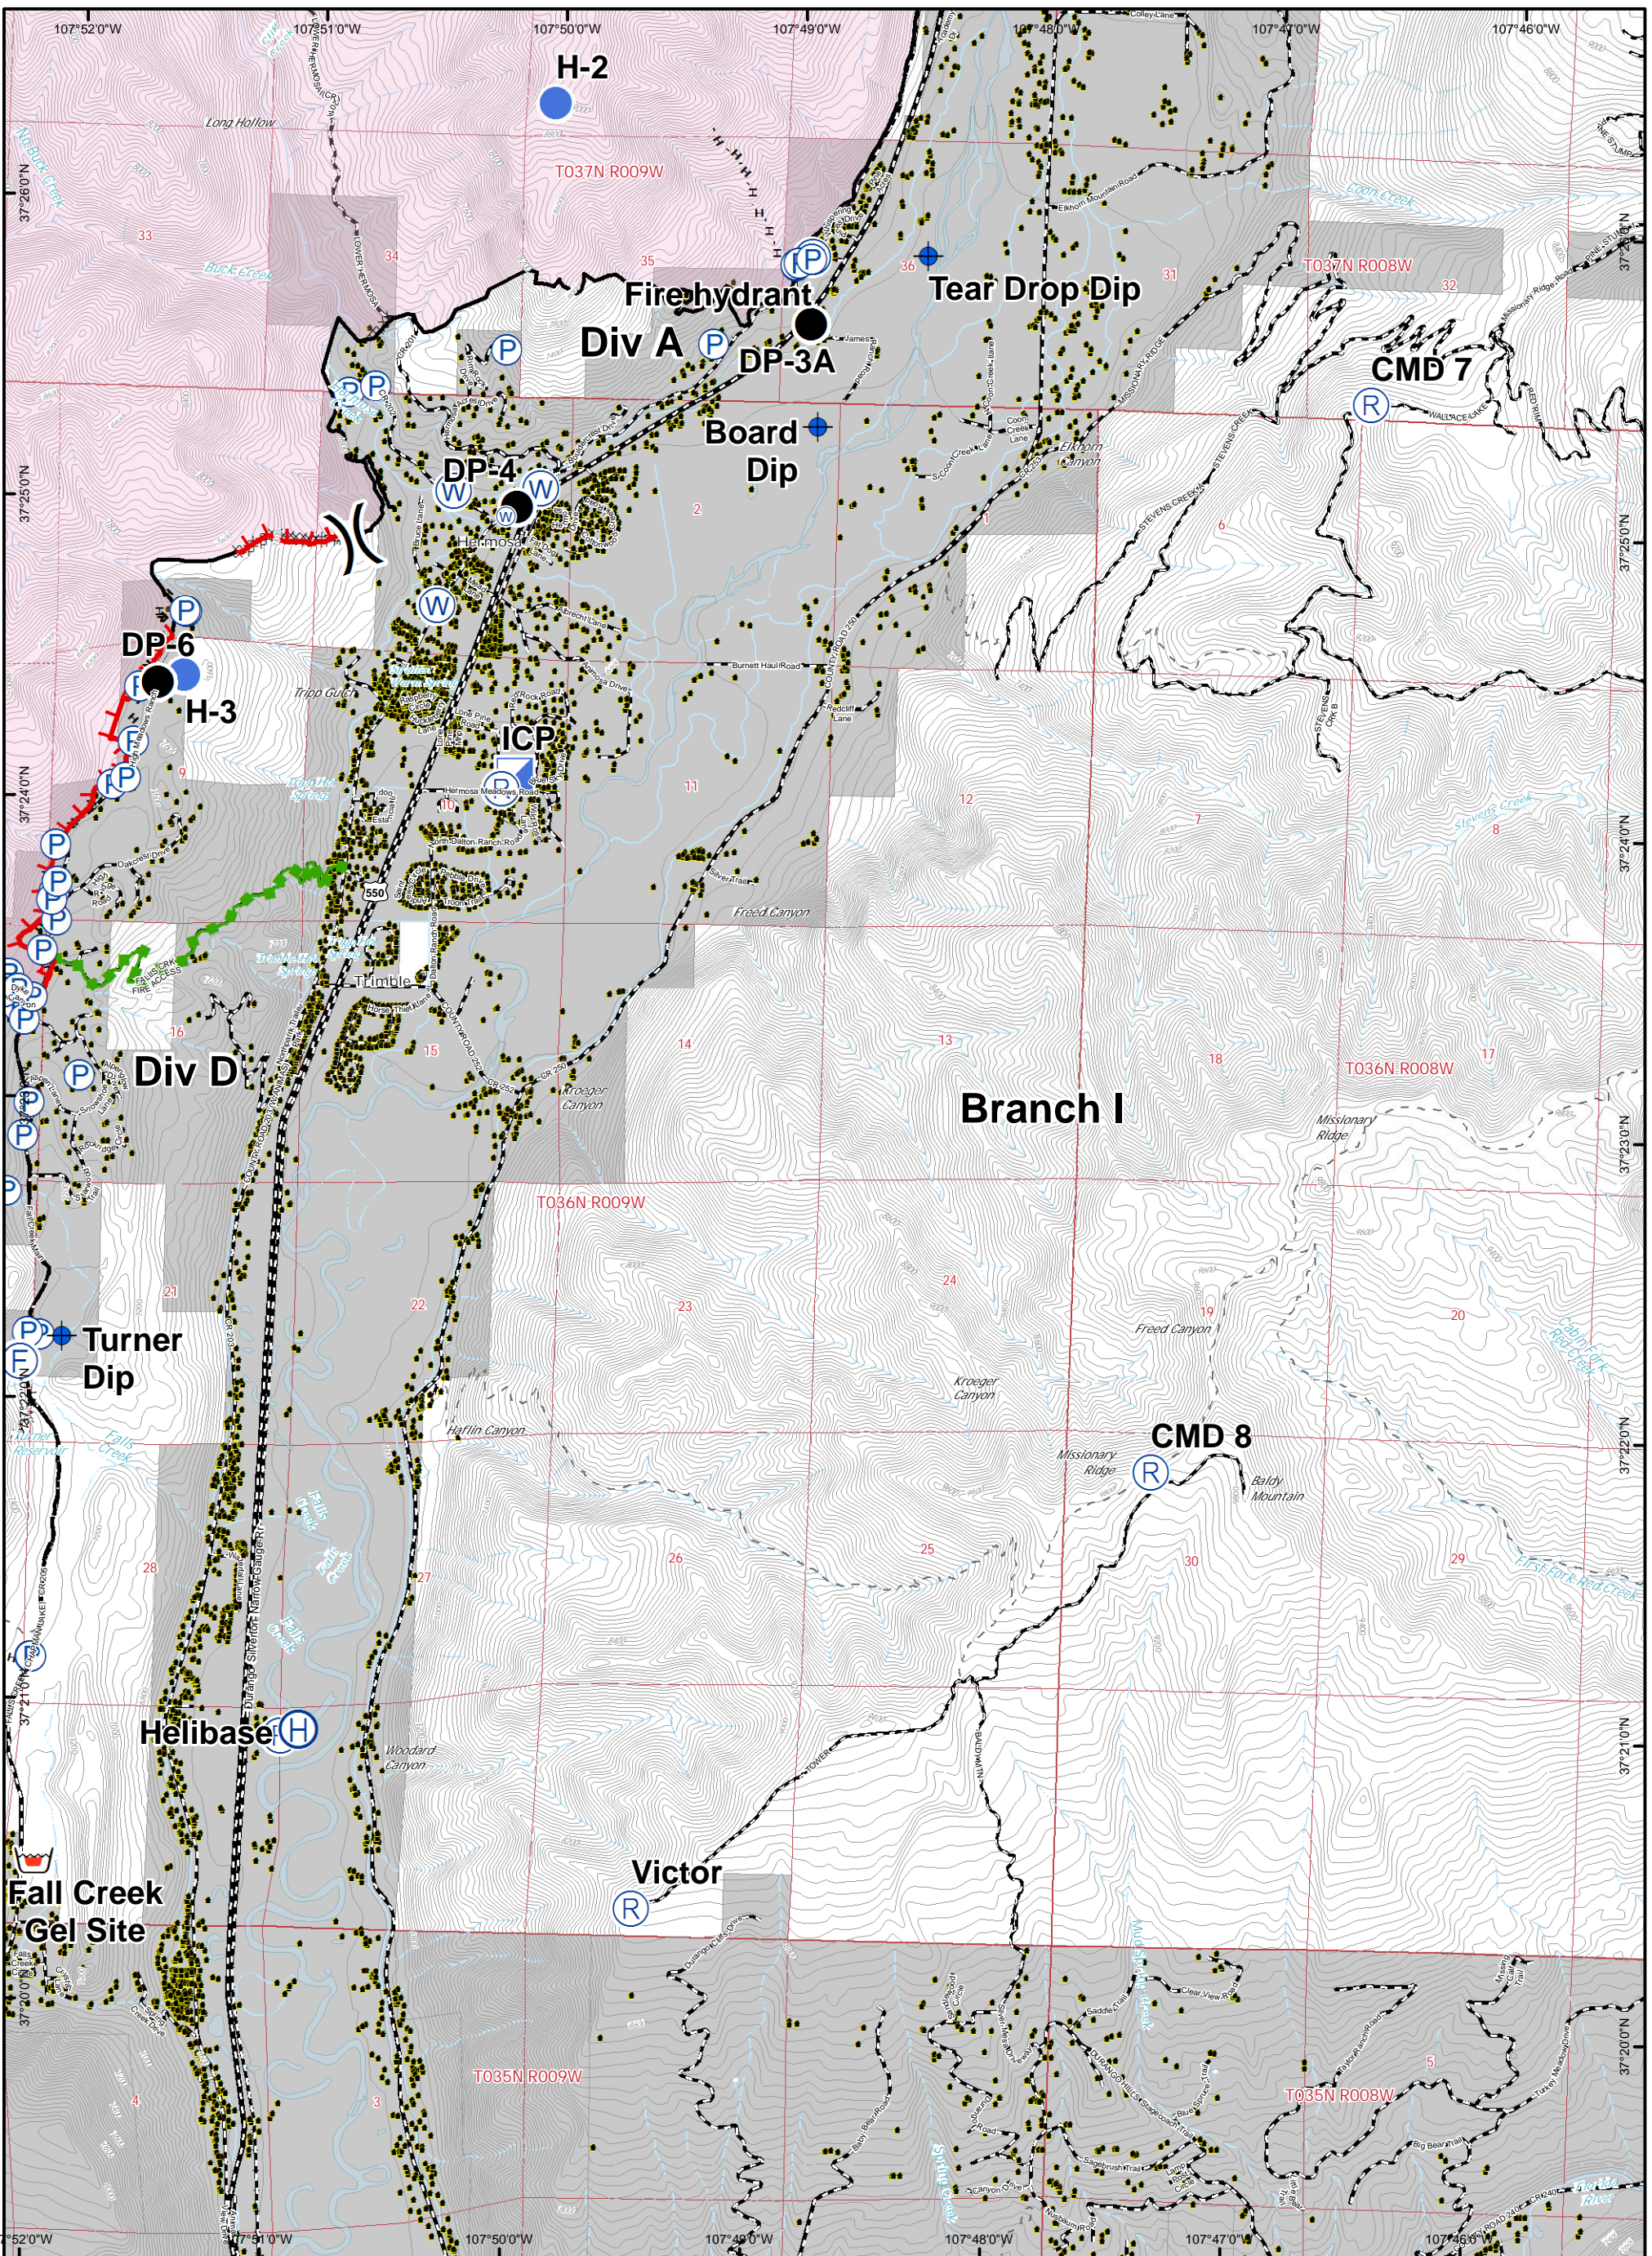

IR Perimeter Data
416 Fire - 32,959 Acres
6/13/2018 @ 2225 hrs
Burro Fire - 3,485 Acres
6/13/2018 @ 2218 hrs

416 Fire - CO-SJF-416 and Burro Fire - CO-SJF-509

IAP - 6/16/18

Day Shift - Page 3

Datum: NAD 83
GISS - TS

Dip Site	Fire Station	Helispot	Pump	Retardant/Mud Pit	Division Break	Uncontrolled Fire Edge	R - R Road as Completed Line
Drop Point	Helibase	Incident Command Post	Repeater	Water Source	Completed Line	Completed Dozer Line	Access Road
					H - H Completed Hand Line	Fire Break Planned	Planned Fire Line
						Escape Route	Wildfire Daily Fire Perimeter