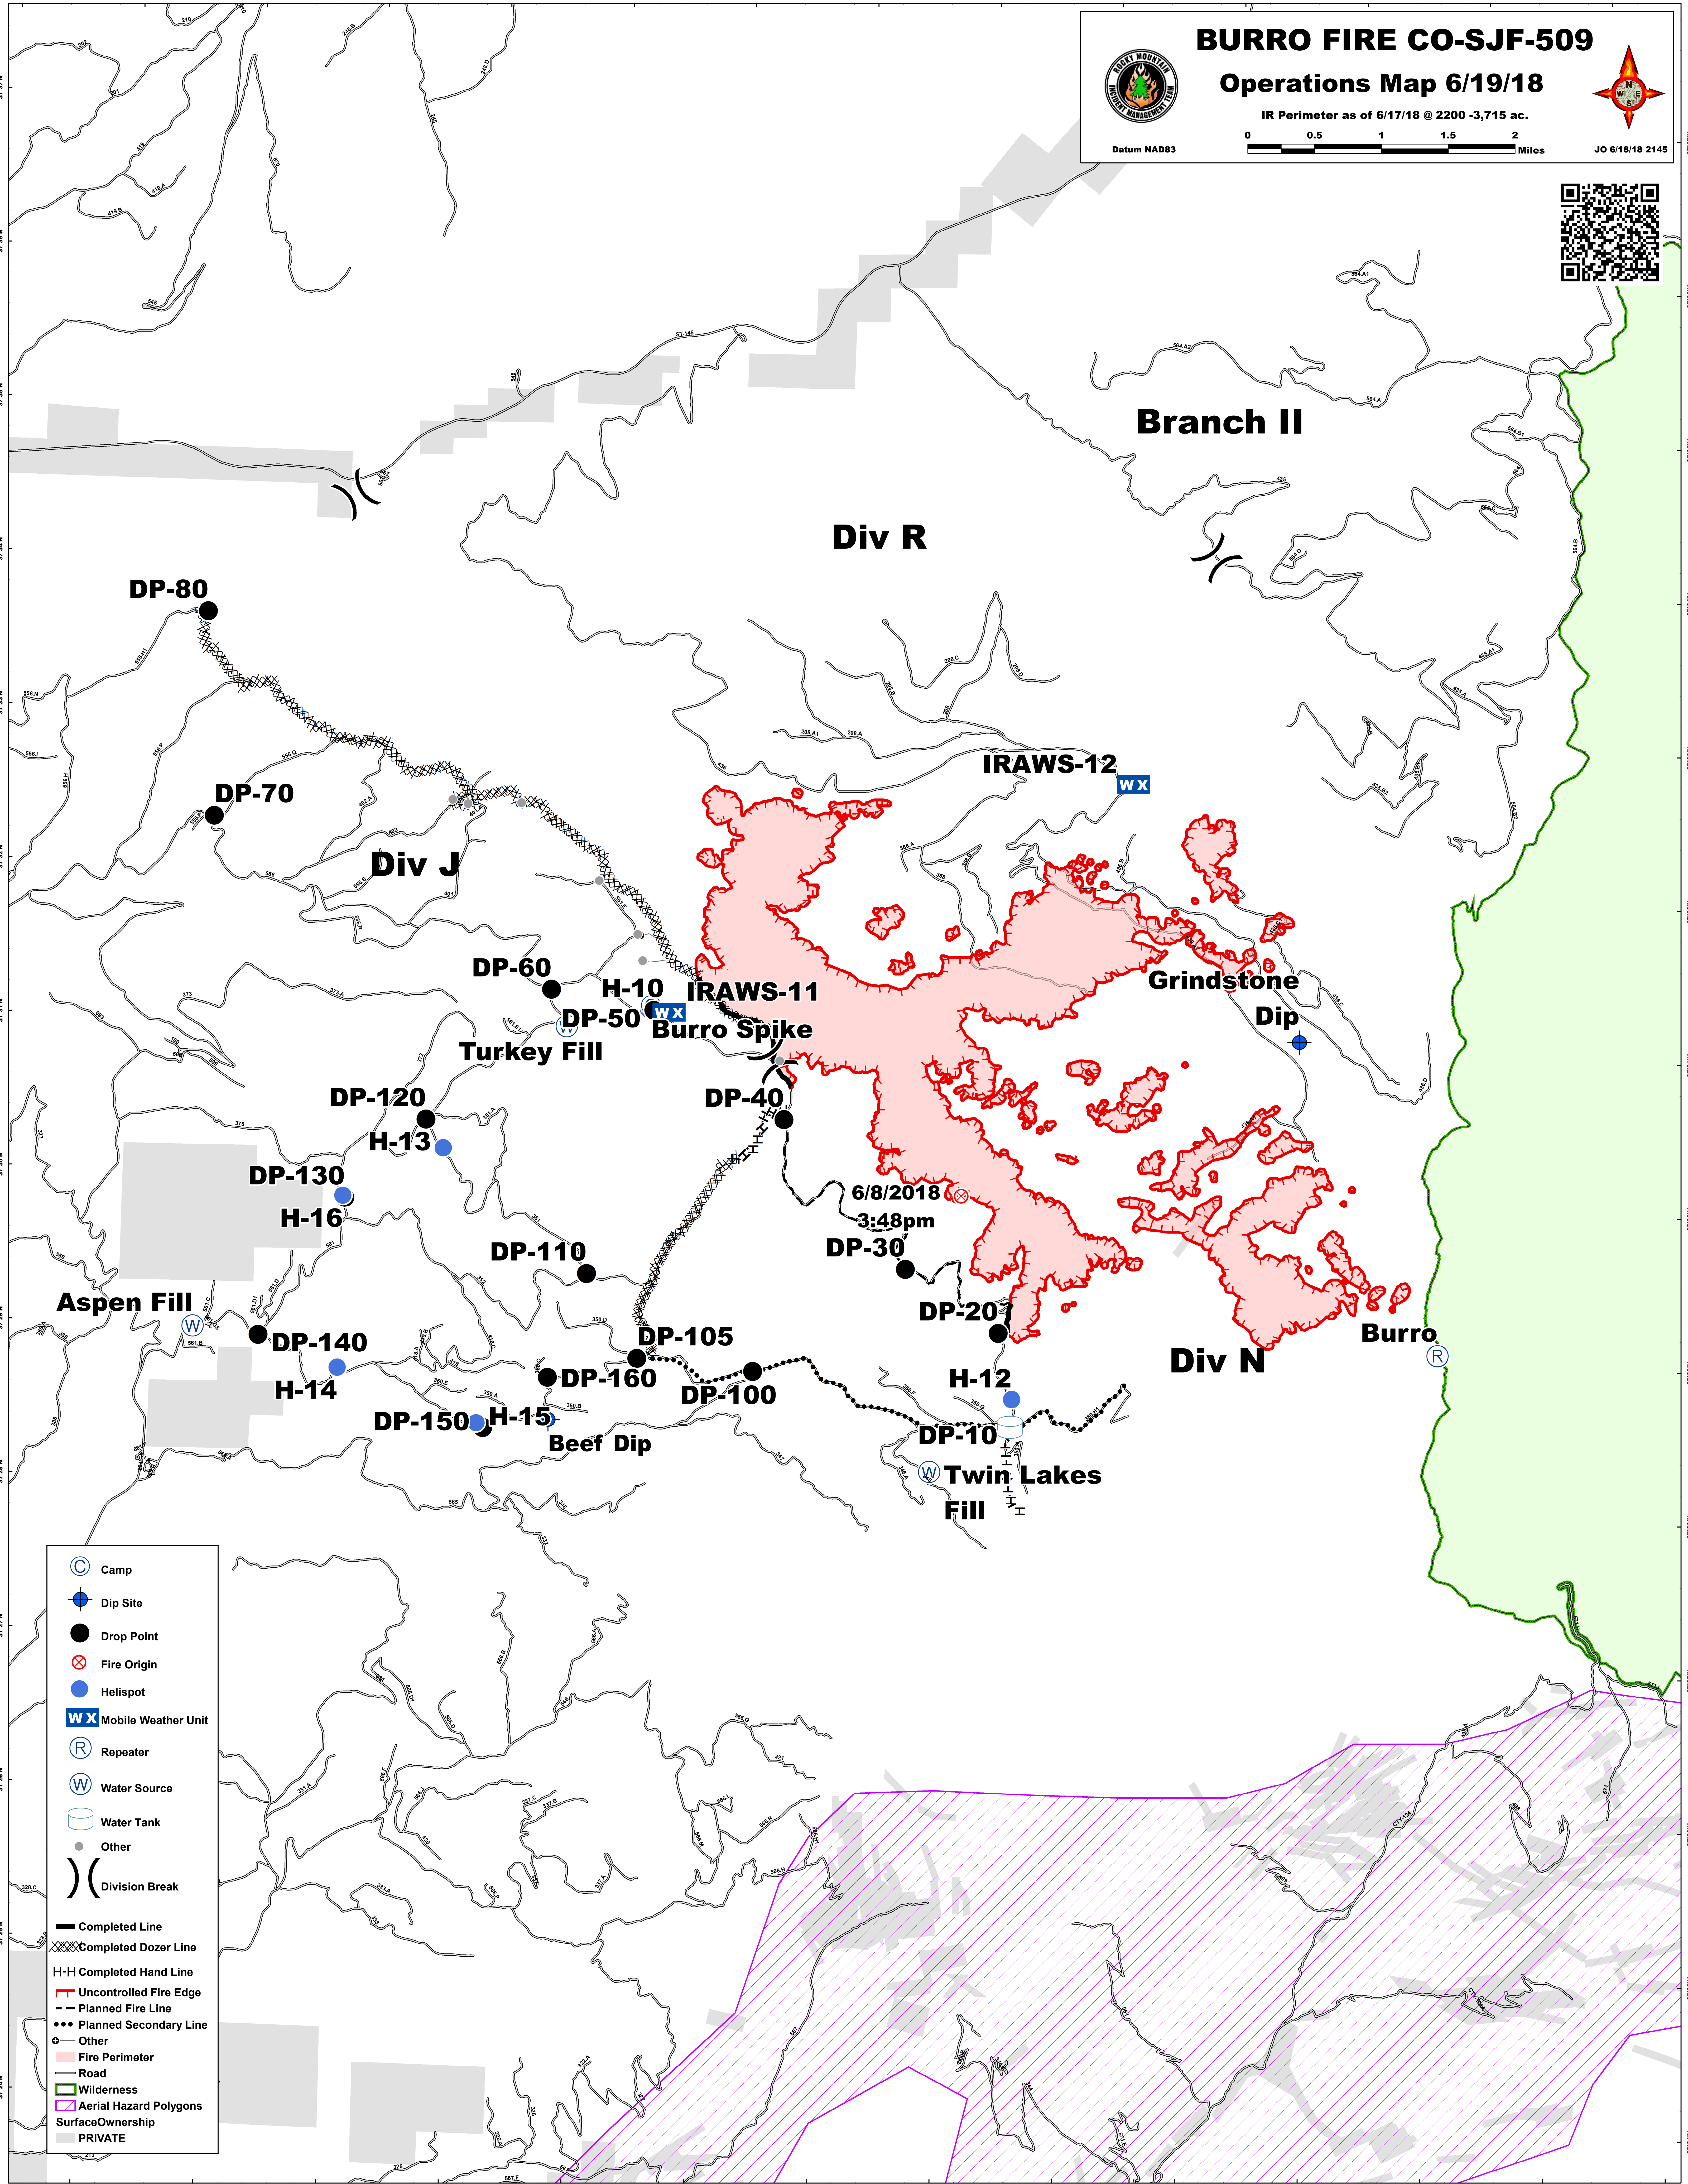

BURRO FIRE CO-SJF-509

Operations Map 6/19/18

IR Perimeter as of 6/17/18 @ 2200 -3,715 ac.

Datum NAD83

JO 6/18/18 2145

- Camp
- Dip Site
- Drop Point
- Fire Origin
- Helispot
- Mobile Weather Unit
- Repeater
- Water Source
- Water Tank
- Other
- Division Break
- Completed Line
- Completed Dozer Line
- Completed Hand Line
- Uncontrolled Fire Edge
- Planned Fire Line
- Planned Secondary Line
- Other
- Fire Perimeter
- Road
- Wilderness
- Aerial Hazard Polygons
- Surface Ownership
- PRIVATE

Grindstone Dip

Turkey Fill

Burro Spike

DP-40

6/8/2018 3:48pm

DP-30

Aspen Fill

DP-120

H-14

DP-160

DP-105

DP-100

H-12

DP-10

Twin Lakes Fill

DP-150