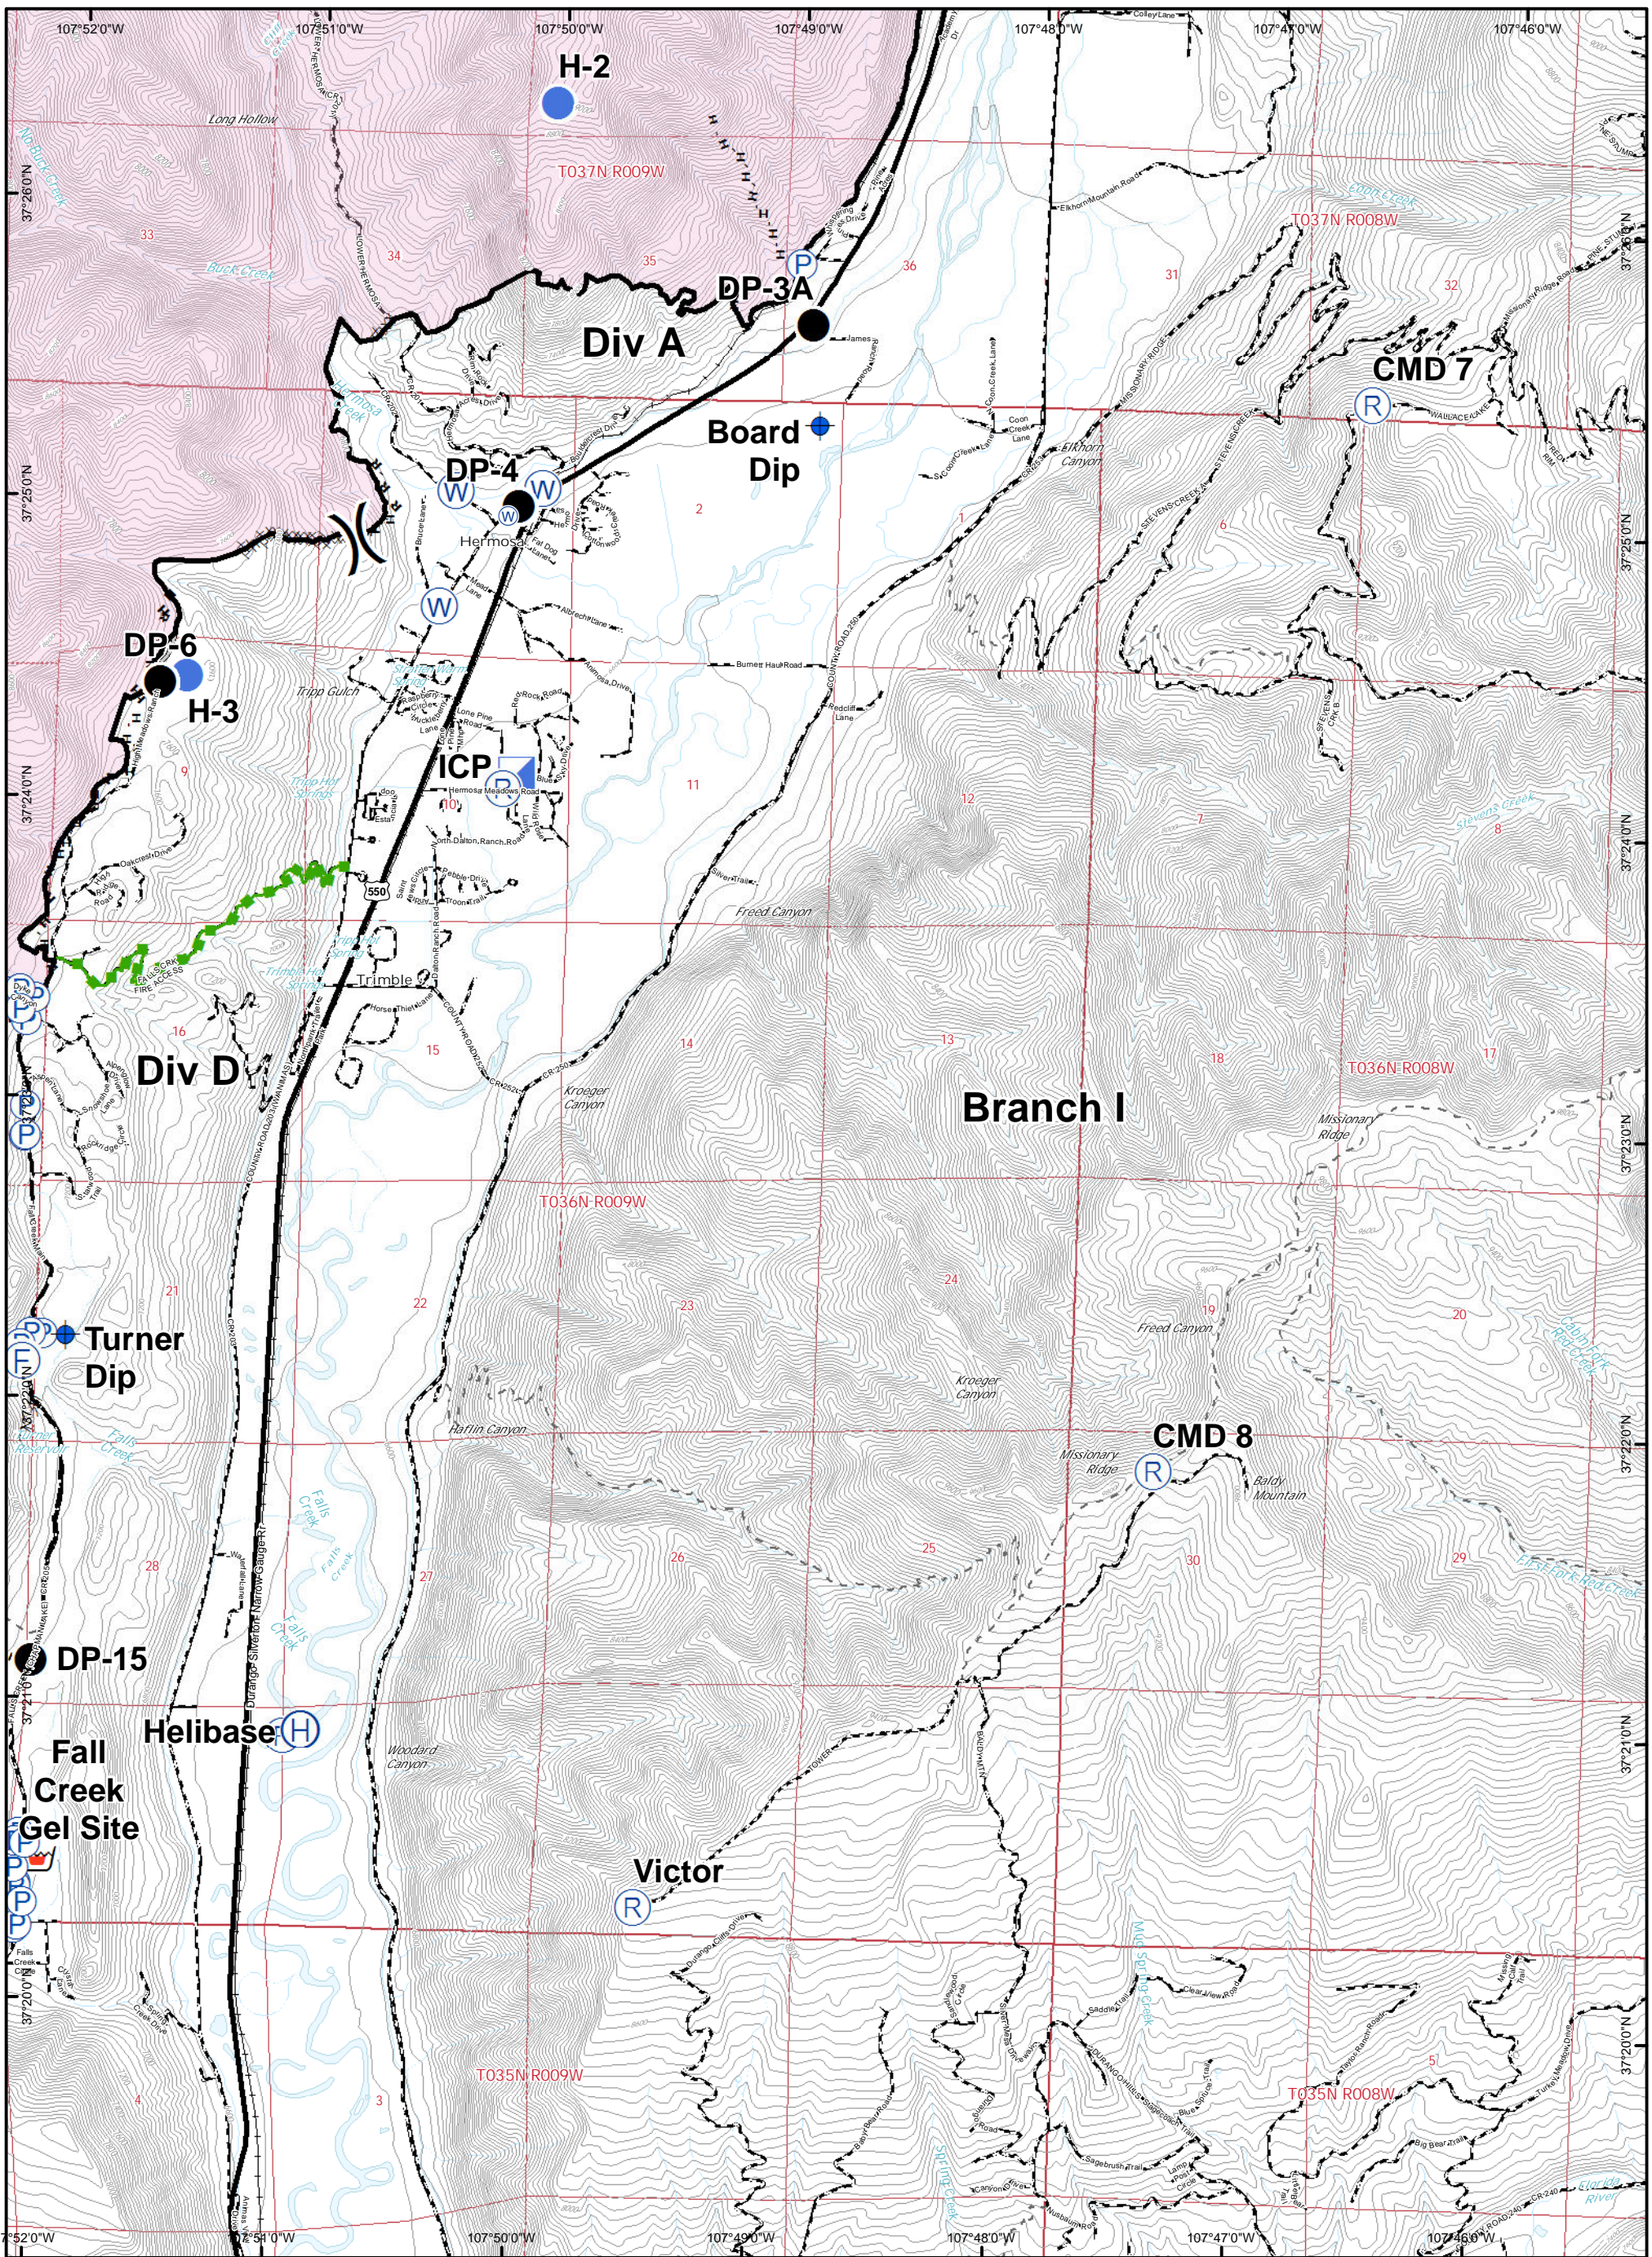

Day Shift - Page 1

Datum: NAD 83
 GISS - TS

Camp	Drop Point	Gate	Mobile Weather Unit	Repeater	Water Tank	Uncontrolled Fire Edge	Completed Dozer Line	R Road as Completed Line
Dip Site	Fire Station	Helispot	Pump	Water Source	Division Break	Completed Line	H - H Completed Hand Line	Access Road
						Planned Fire Line		Wildfire Daily Fire Perimeter

IR Perimeter Data
 416 Fire - 34,177 Acres
 6/19/2018 @ 2152 hrs
 Burro Fire - 3,741 Acres
 6/1/2018 @ 2144 hrs

416 Fire - CO-SJF-416 and Burro Fire - CO-SJF-509

IAP - 6/21/18

Day Shift - Page 2

Datum: NAD 83
 GISS - TS

IR Perimeter Data
 416 Fire - 34,177 Acres
 6/19/2018 @ 2152 hrs
 Burro Fire - 3,741 Acres
 6/1/2018 @ 2144 hrs

416 Fire - CO-SJF-416 and Burro Fire - CO-SJF-509

IAP - 6/21/18

Day Shift - Page 3

Datum: NAD 83
 GISS - TS

Dip Site	Fire Station	Helispot	Pump	Gel Site	Division Break	R - R Road as Completed Line	Planned Fire Line
Drop Point	Helibase	Incident Command Post	Repeater	Water Source	Completed Dozer Line	Access Road	Escape Route
					H - H Completed Hand Line		Wildfire Daily Fire Perimeter