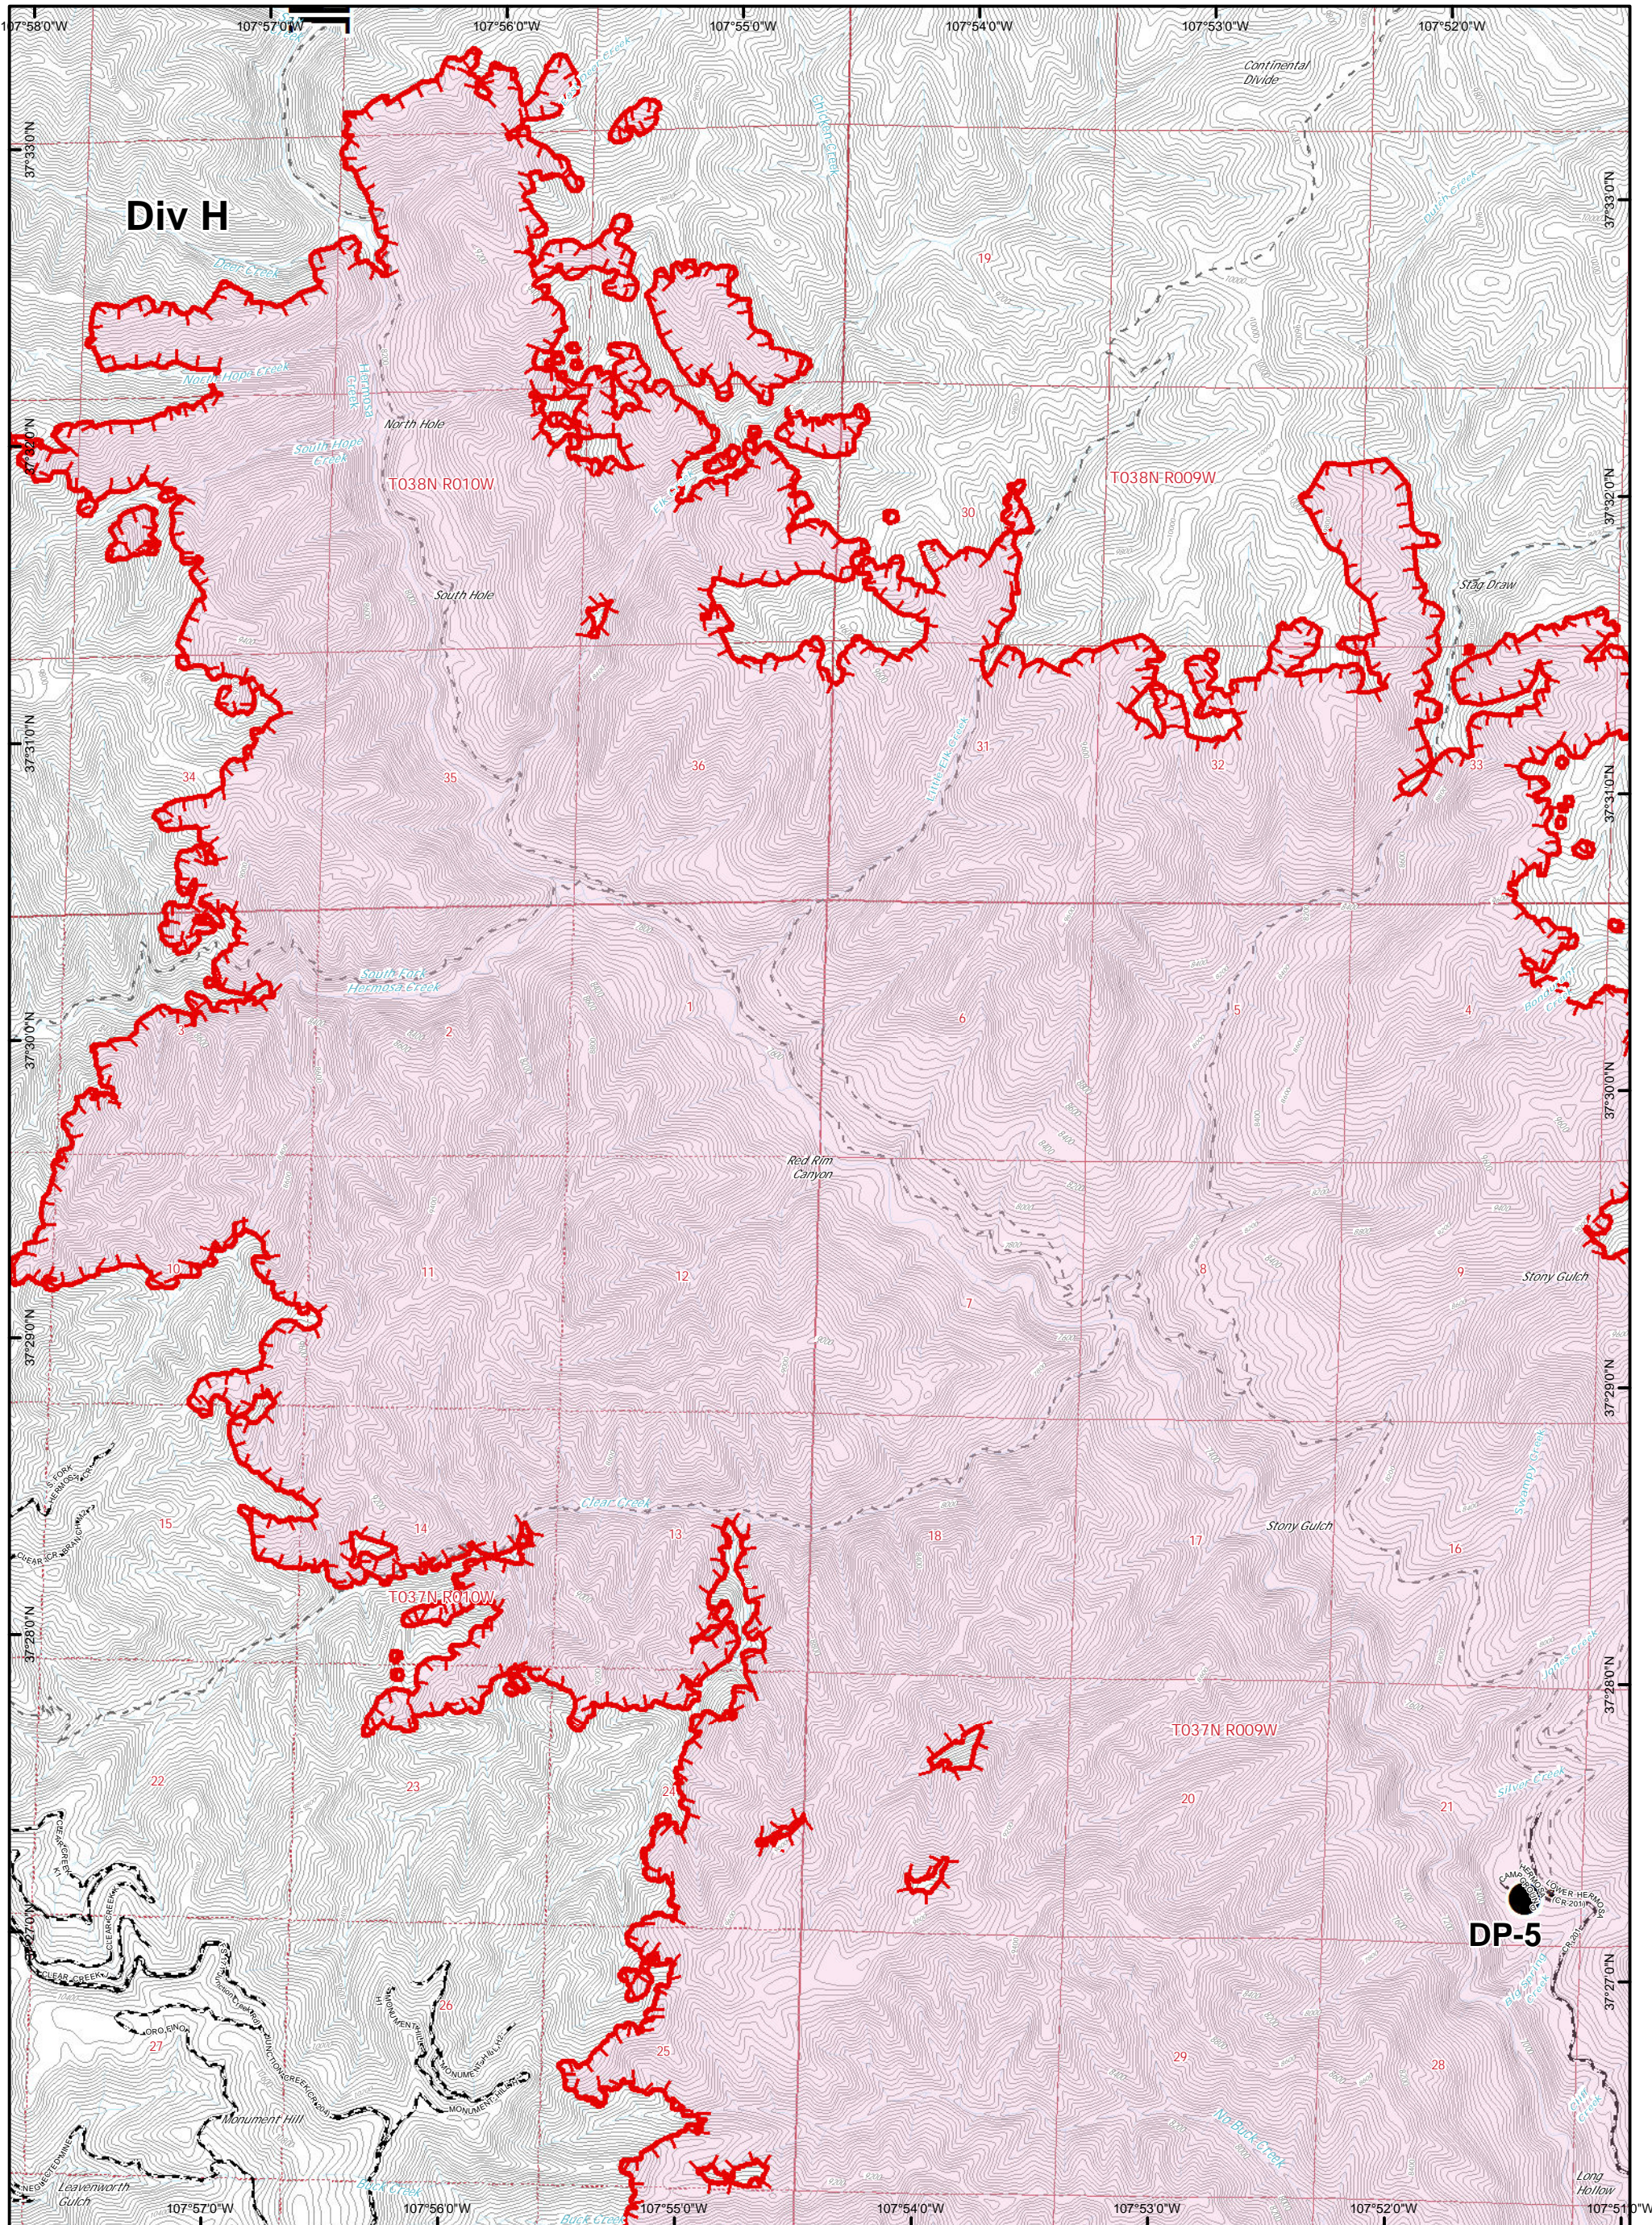

IR Perimeter Data
 416 Fire - 34,177 Acres
 6/19/2018 @ 2152 hrs
 Burro Fire - 3,741 Acres
 6/1/2018 @ 2144 hrs

416 Fire - CO-SJF-416 and Burro Fire - CO-SJF-509

IAP - 6/21/18

Day Shift - Page 4

Datum: NAD 83
 GISS - TS

Camp	Drop Point	Helibase	Pump	Gel Site	Staging Area	Uncontrolled Fire Edge	R - R Road as Completed Line	VWVW Fire Break Planned
Dip Site	Fire Station	Helispot	Repeater	Safety Zone	Water Tank	Completed Line	Access Road	Planned Fire Line
						Completed Dozer Line	Proposed Dozer Line	Escape Route
						H - H Completed Hand Line		Wildfire Daily Fire Perimeter

IR Perimeter Data
 416 Fire - 34,177 Acres
 6/19/2018 @ 2152 hrs
 Burro Fire - 3,741 Acres
 6/1/2018 @ 2144 hrs

416 Fire - CO-SJF-416 and Burro Fire - CO-SJF-509

IAP - 6/21/18

Day Shift - Page 5

Datum: NAD 83
 GISS - TS
 0 0.5 1 Miles

	Drop Point		Uncontrolled Fire Edge H - H Completed Hand Line		Wildfire Daily Fire Perimeter
	Branch Break				

IR Perimeter Data
 416 Fire - 34,177 Acres
 6/19/2018 @ 2152 hrs
 Burro Fire - 3,741 Acres
 6/1/2018 @ 2144 hrs