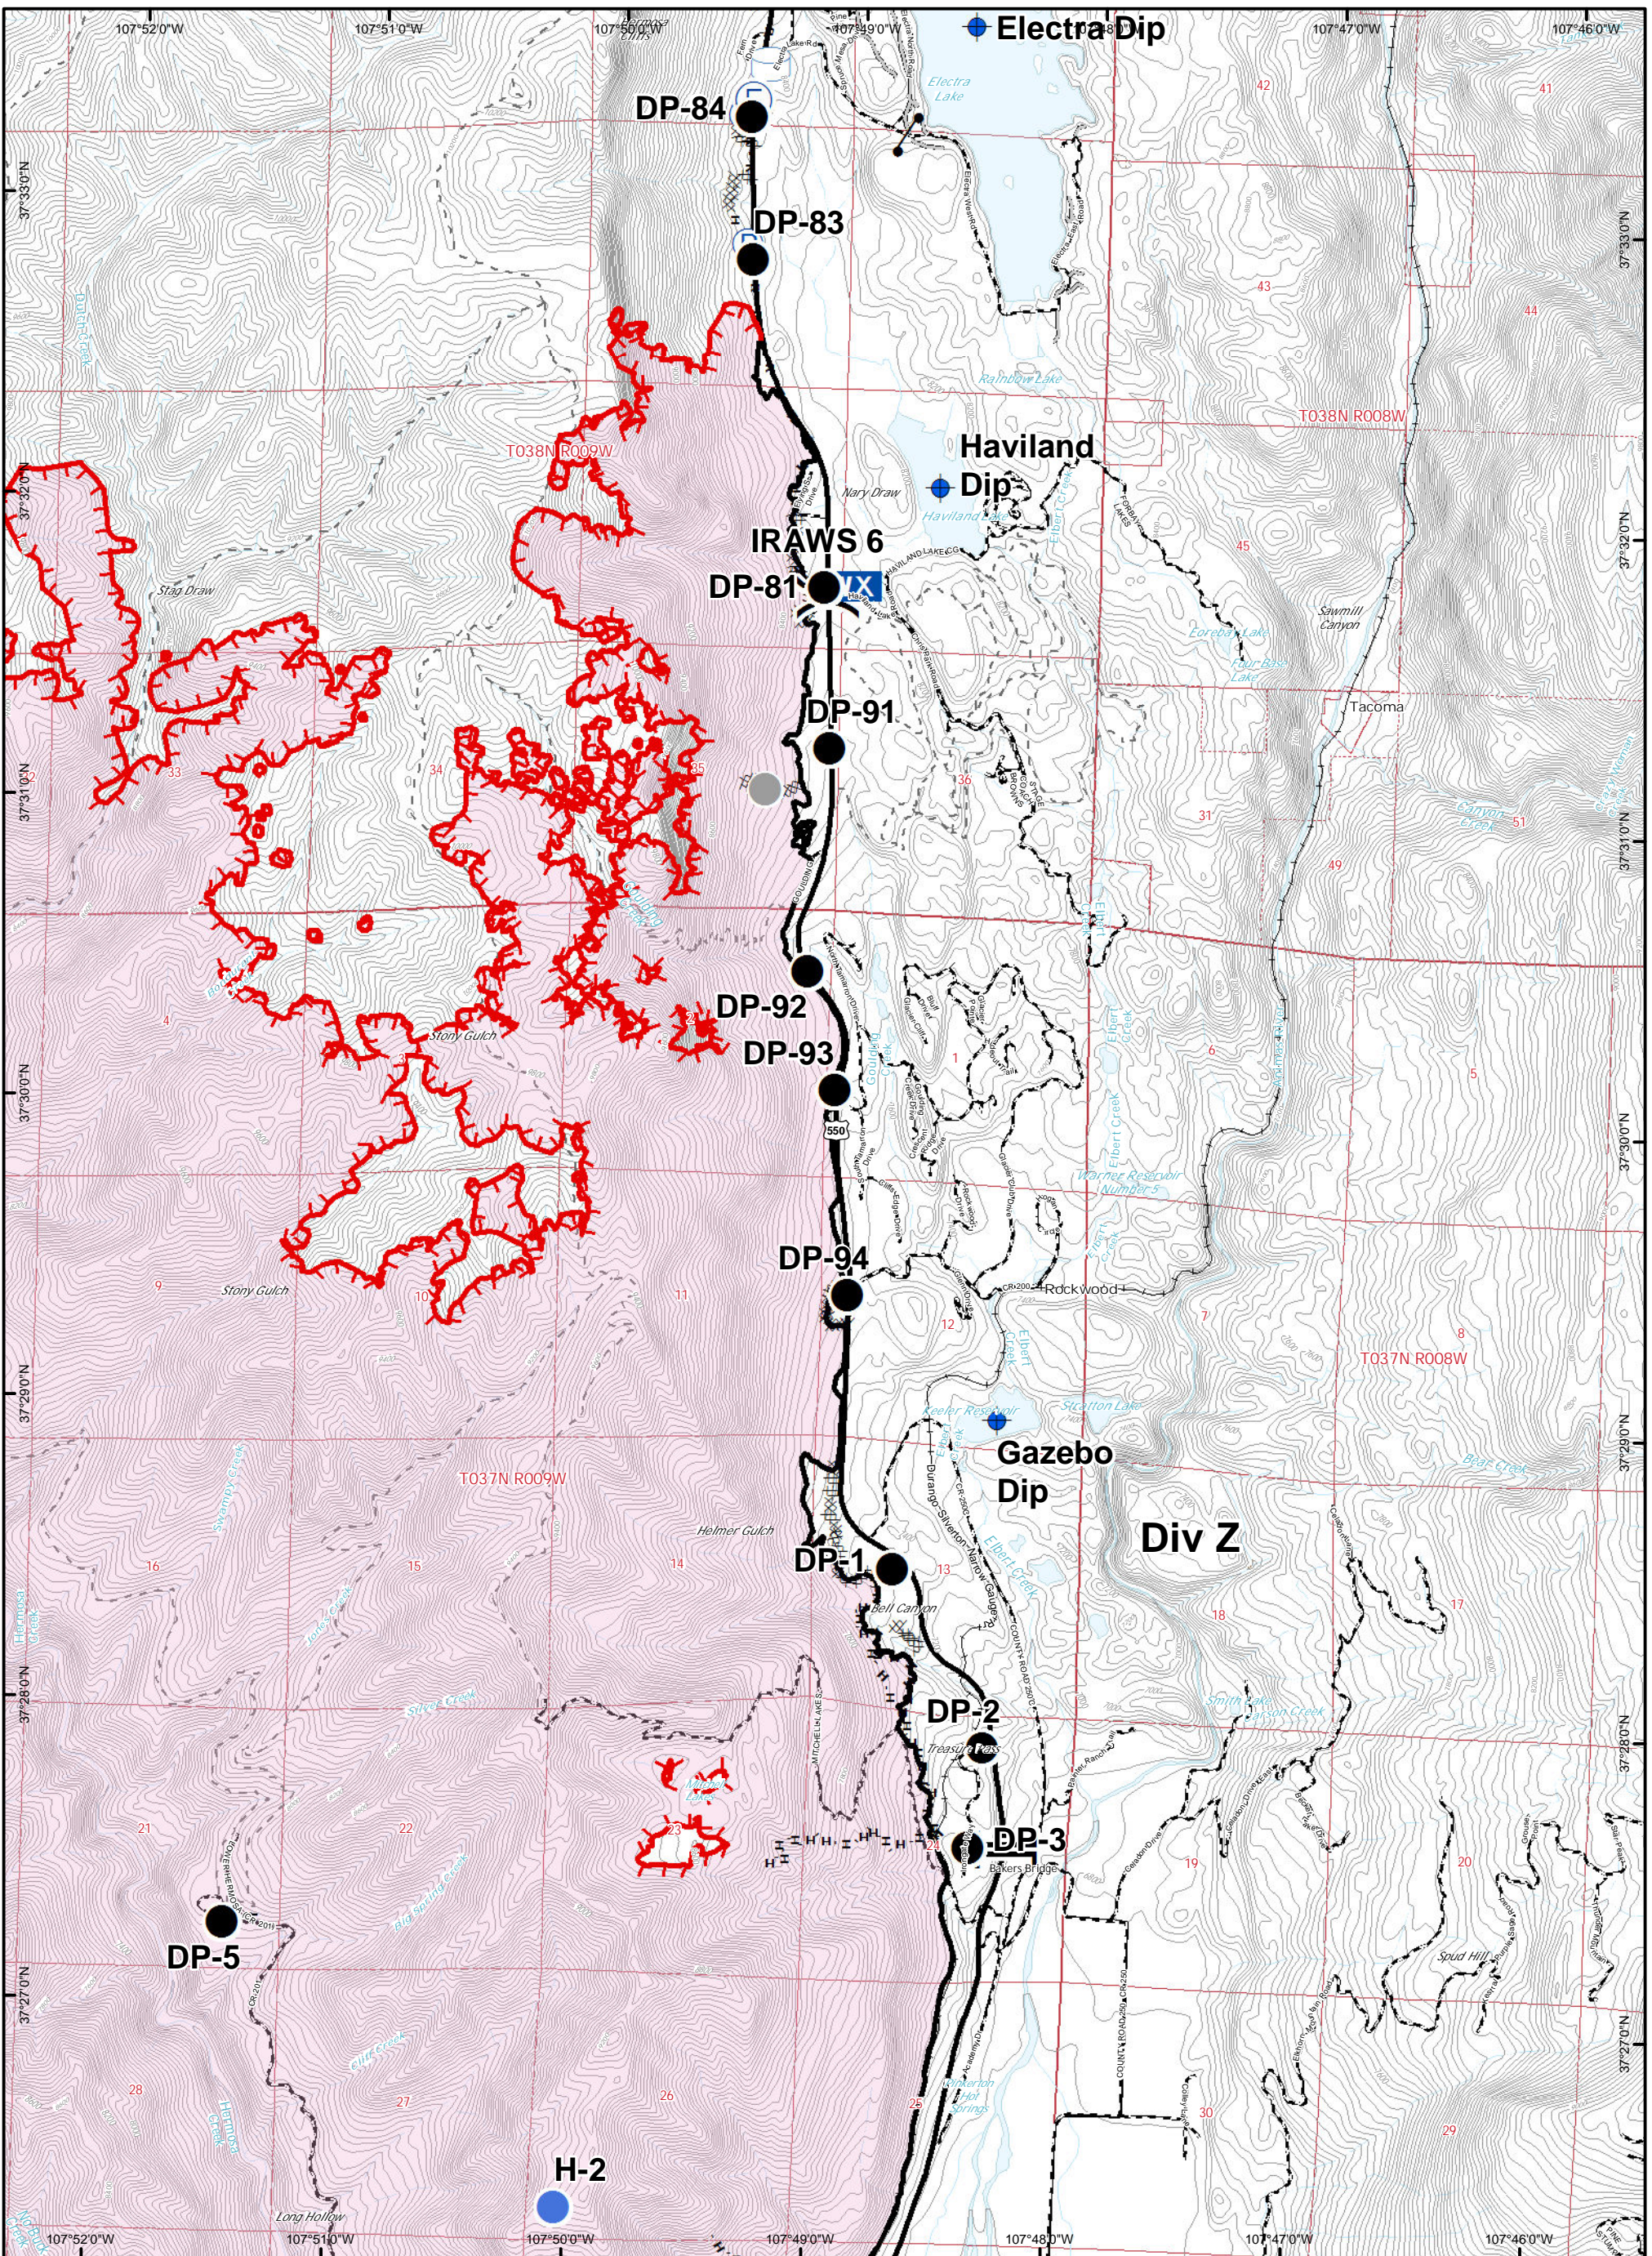

- Division Break
- Branch Break

IR Perimeter Data
 416 Fire - 34,177 Acres
 6/19/2018 @ 2152 hrs
 Burro Fire - 3,741 Acres
 6/1/2018 @ 2144 hrs

416 Fire - CO-SJF-416 and Burro Fire - CO-SJF-509

IAP - 6/21/18

Day Shift - Page 1

Datum: NAD 83
 GISS - TS

Camp	Drop Point	Gate	Mobile Weather Unit	Repeater	Water Tank	Uncontrolled Fire Edge	Completed Dozer Line	R Road as Completed Line
Dip Site	Fire Station	Helispot	Pump	Water Source	Division Break	Completed Line	H - H Completed Hand Line	Access Road
						Planned Fire Line		Wildfire Daily Fire Perimeter

IR Perimeter Data
 416 Fire - 34,177 Acres
 6/19/2018 @ 2152 hrs
 Burro Fire - 3,741 Acres
 6/1/2018 @ 2144 hrs

416 Fire - CO-SJF-416 and Burro Fire - CO-SJF-509

IAP - 6/21/18

Day Shift - Page 2

Datum: NAD 83
 GISS - TS

Dip Site	Fire Station	Helispot	Pump	Gel Site	Division Break	R - R Road as Completed Line	Planned Fire Line
Drop Point	Helibase	Incident Command Post	Repeater	Water Source	Completed Dozer Line	Access Road	Escape Route
					H - H Completed Hand Line		Wildfire Daily Fire Perimeter