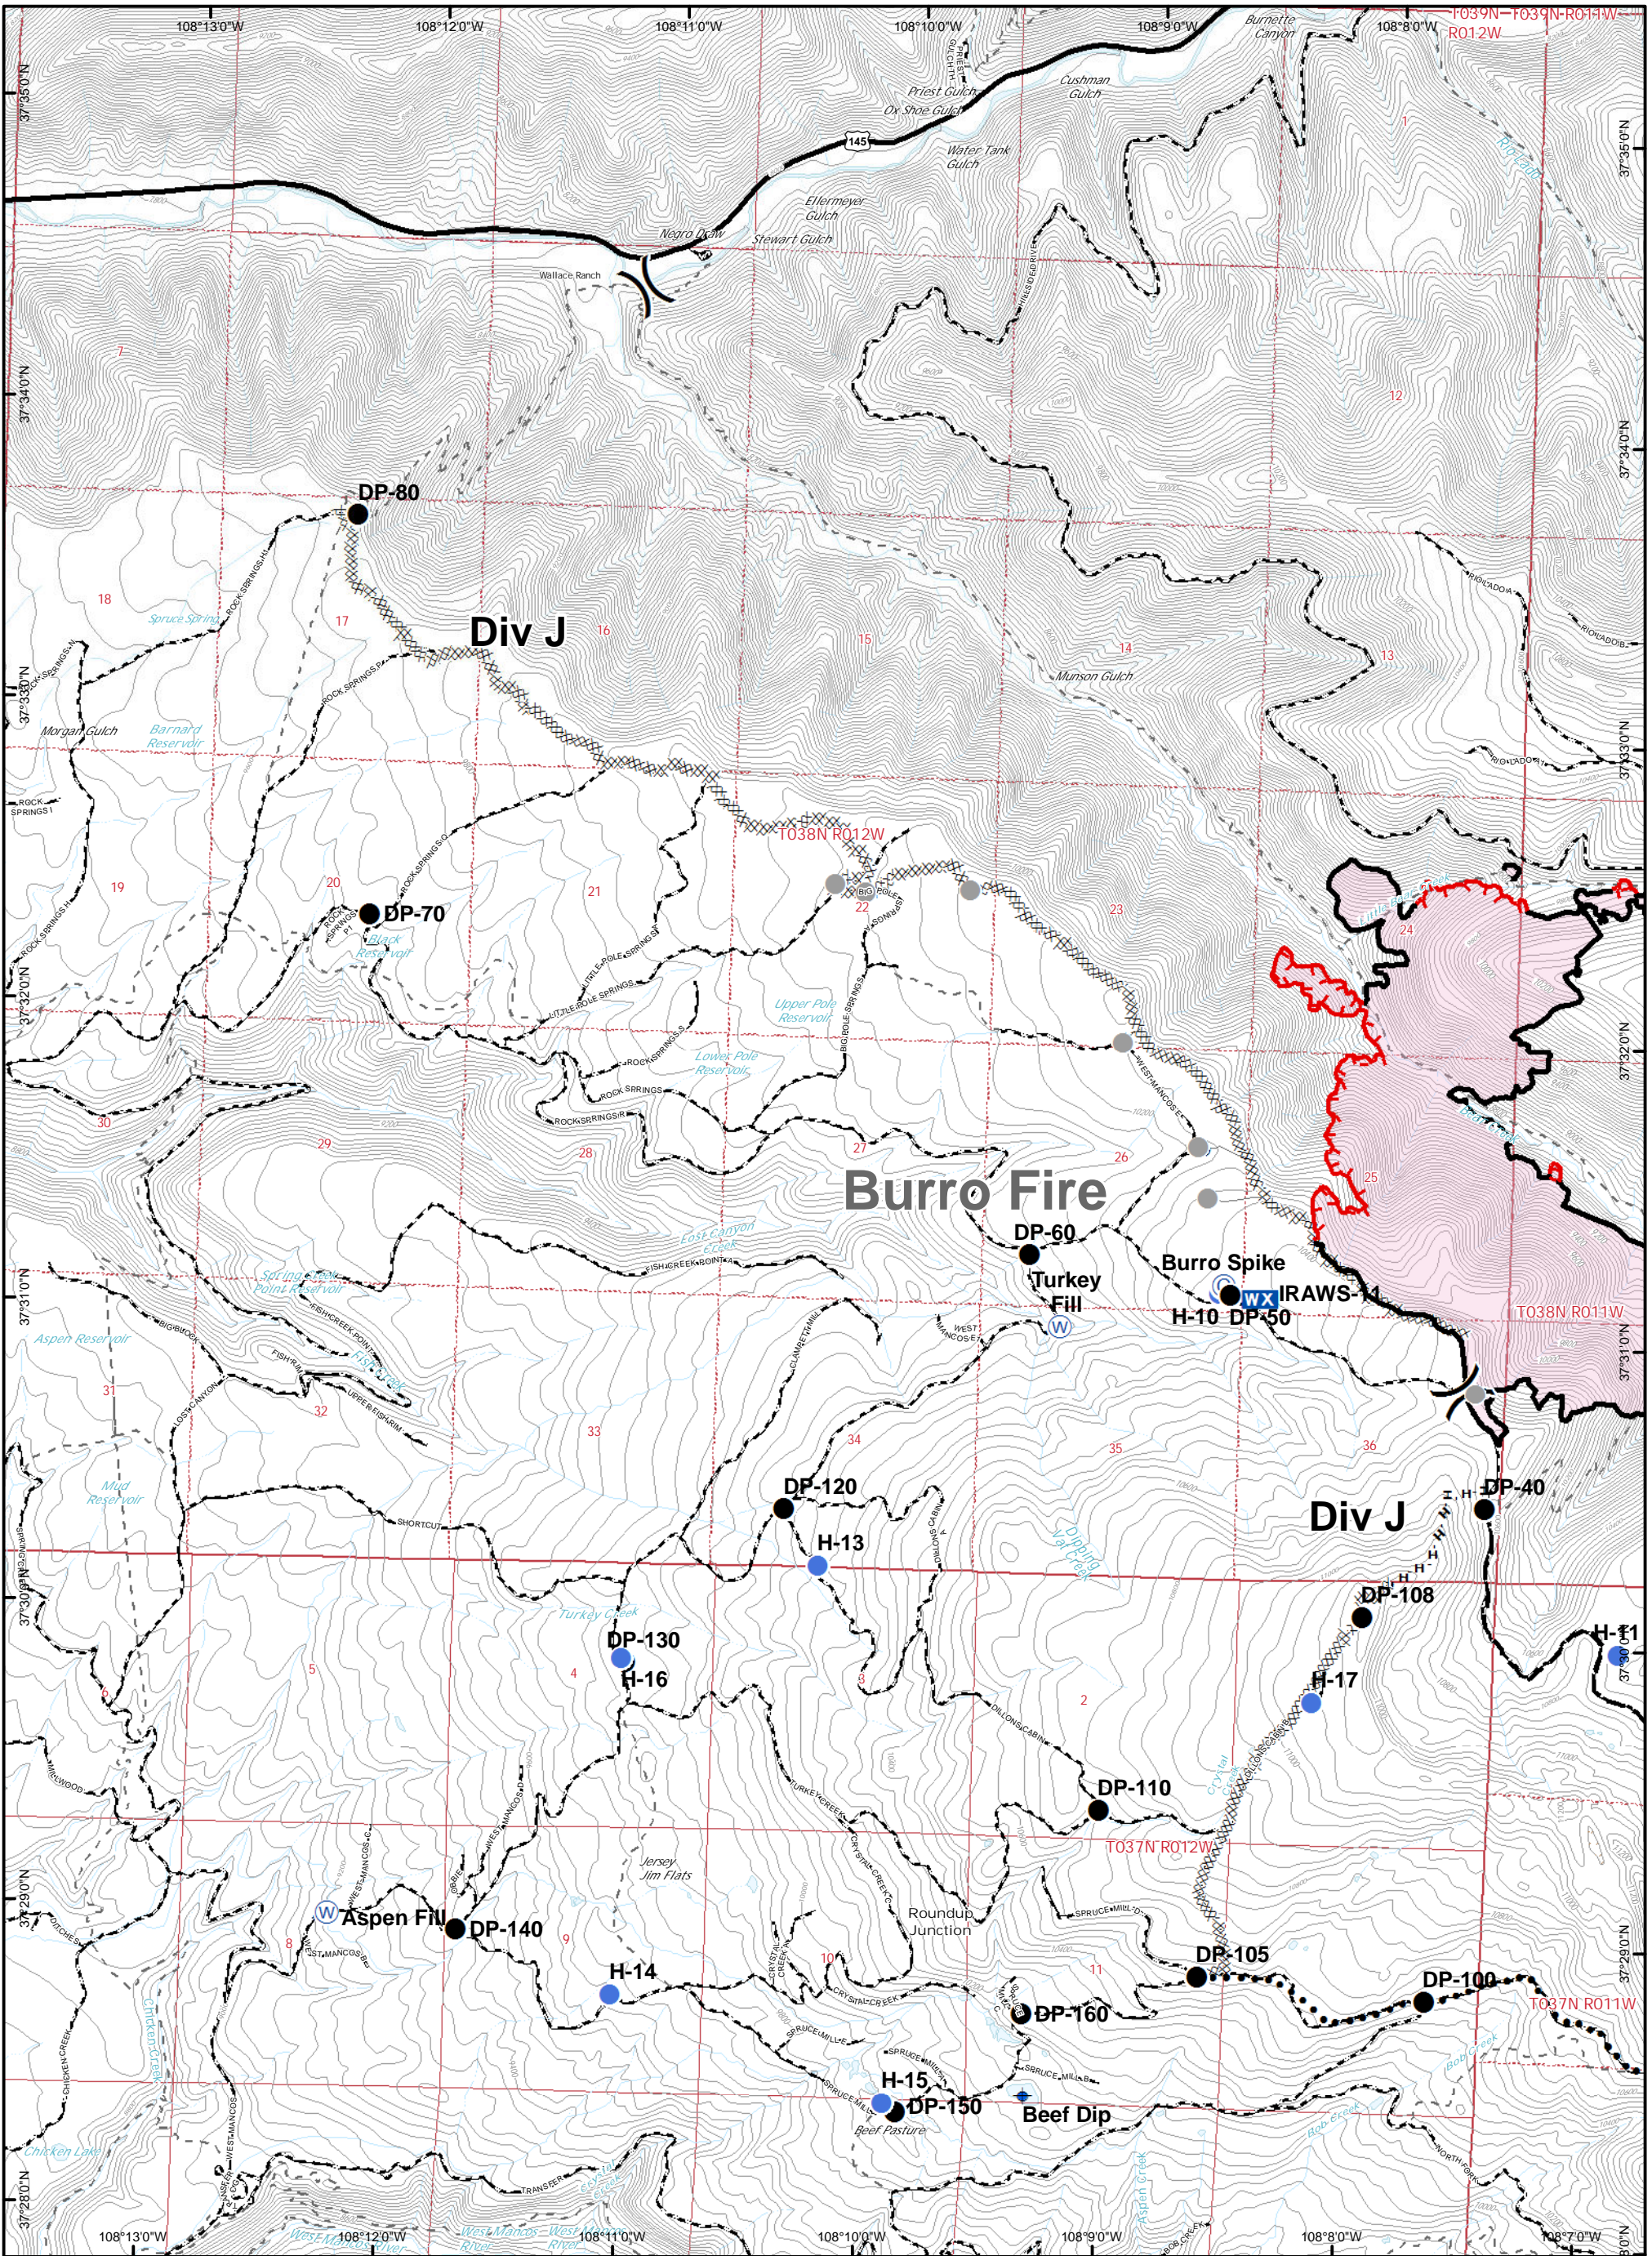

Helispot	Pump	Water Source	Division Break	Completed Dozer Line R - R Road as Completed Line	Proposed Dozer Line
				H - H Completed Hand Line	Planned Fire Line
				Access Road	Planned Secondary Line

IR Perimeter Data
 416 Fire - 34,177 Acres
 6/19/2018 @ 2152 hrs
 Burro Fire - 3,741 Acres
 6/1/2018 @ 2144 hrs

IR Perimeter Data
 416 Fire - 34,177 Acres
 6/19/2018 @ 2152 hrs
 Burro Fire - 3,741 Acres
 6/1/2018 @ 2144 hrs

416 Fire - CO-SJF-416 and Burro Fire - CO-SJF-509

IAP - 6/21/18

Day Shift - Page 9

Datum: NAD 83
 GISS - TS

Repeater	Drop Point	Mobile Weather Unit	Other	Uncontrolled Fire Edge	Planned Fire Line
Camp	Fire Origin	Repeater	Division Break	Completed Line	Planned Secondary Line
Dip Site	Helispot	Water Source	Completed Dozer Line	Other	Wildfire Daily Fire Perimeter
	Water Tank		Completed Hand Line		

IR Perimeter Data
 416 Fire - 34,177 Acres
 6/19/2018 @ 2152 hrs
 Burro Fire - 3,741 Acres
 6/1/2018 @ 2144 hrs

416 Fire - CO-SJF-416 and Burro Fire - CO-SJF-509

IAP - 6/21/18

Day Shift - Page 10

Datum: NAD 83
 GISS - TS