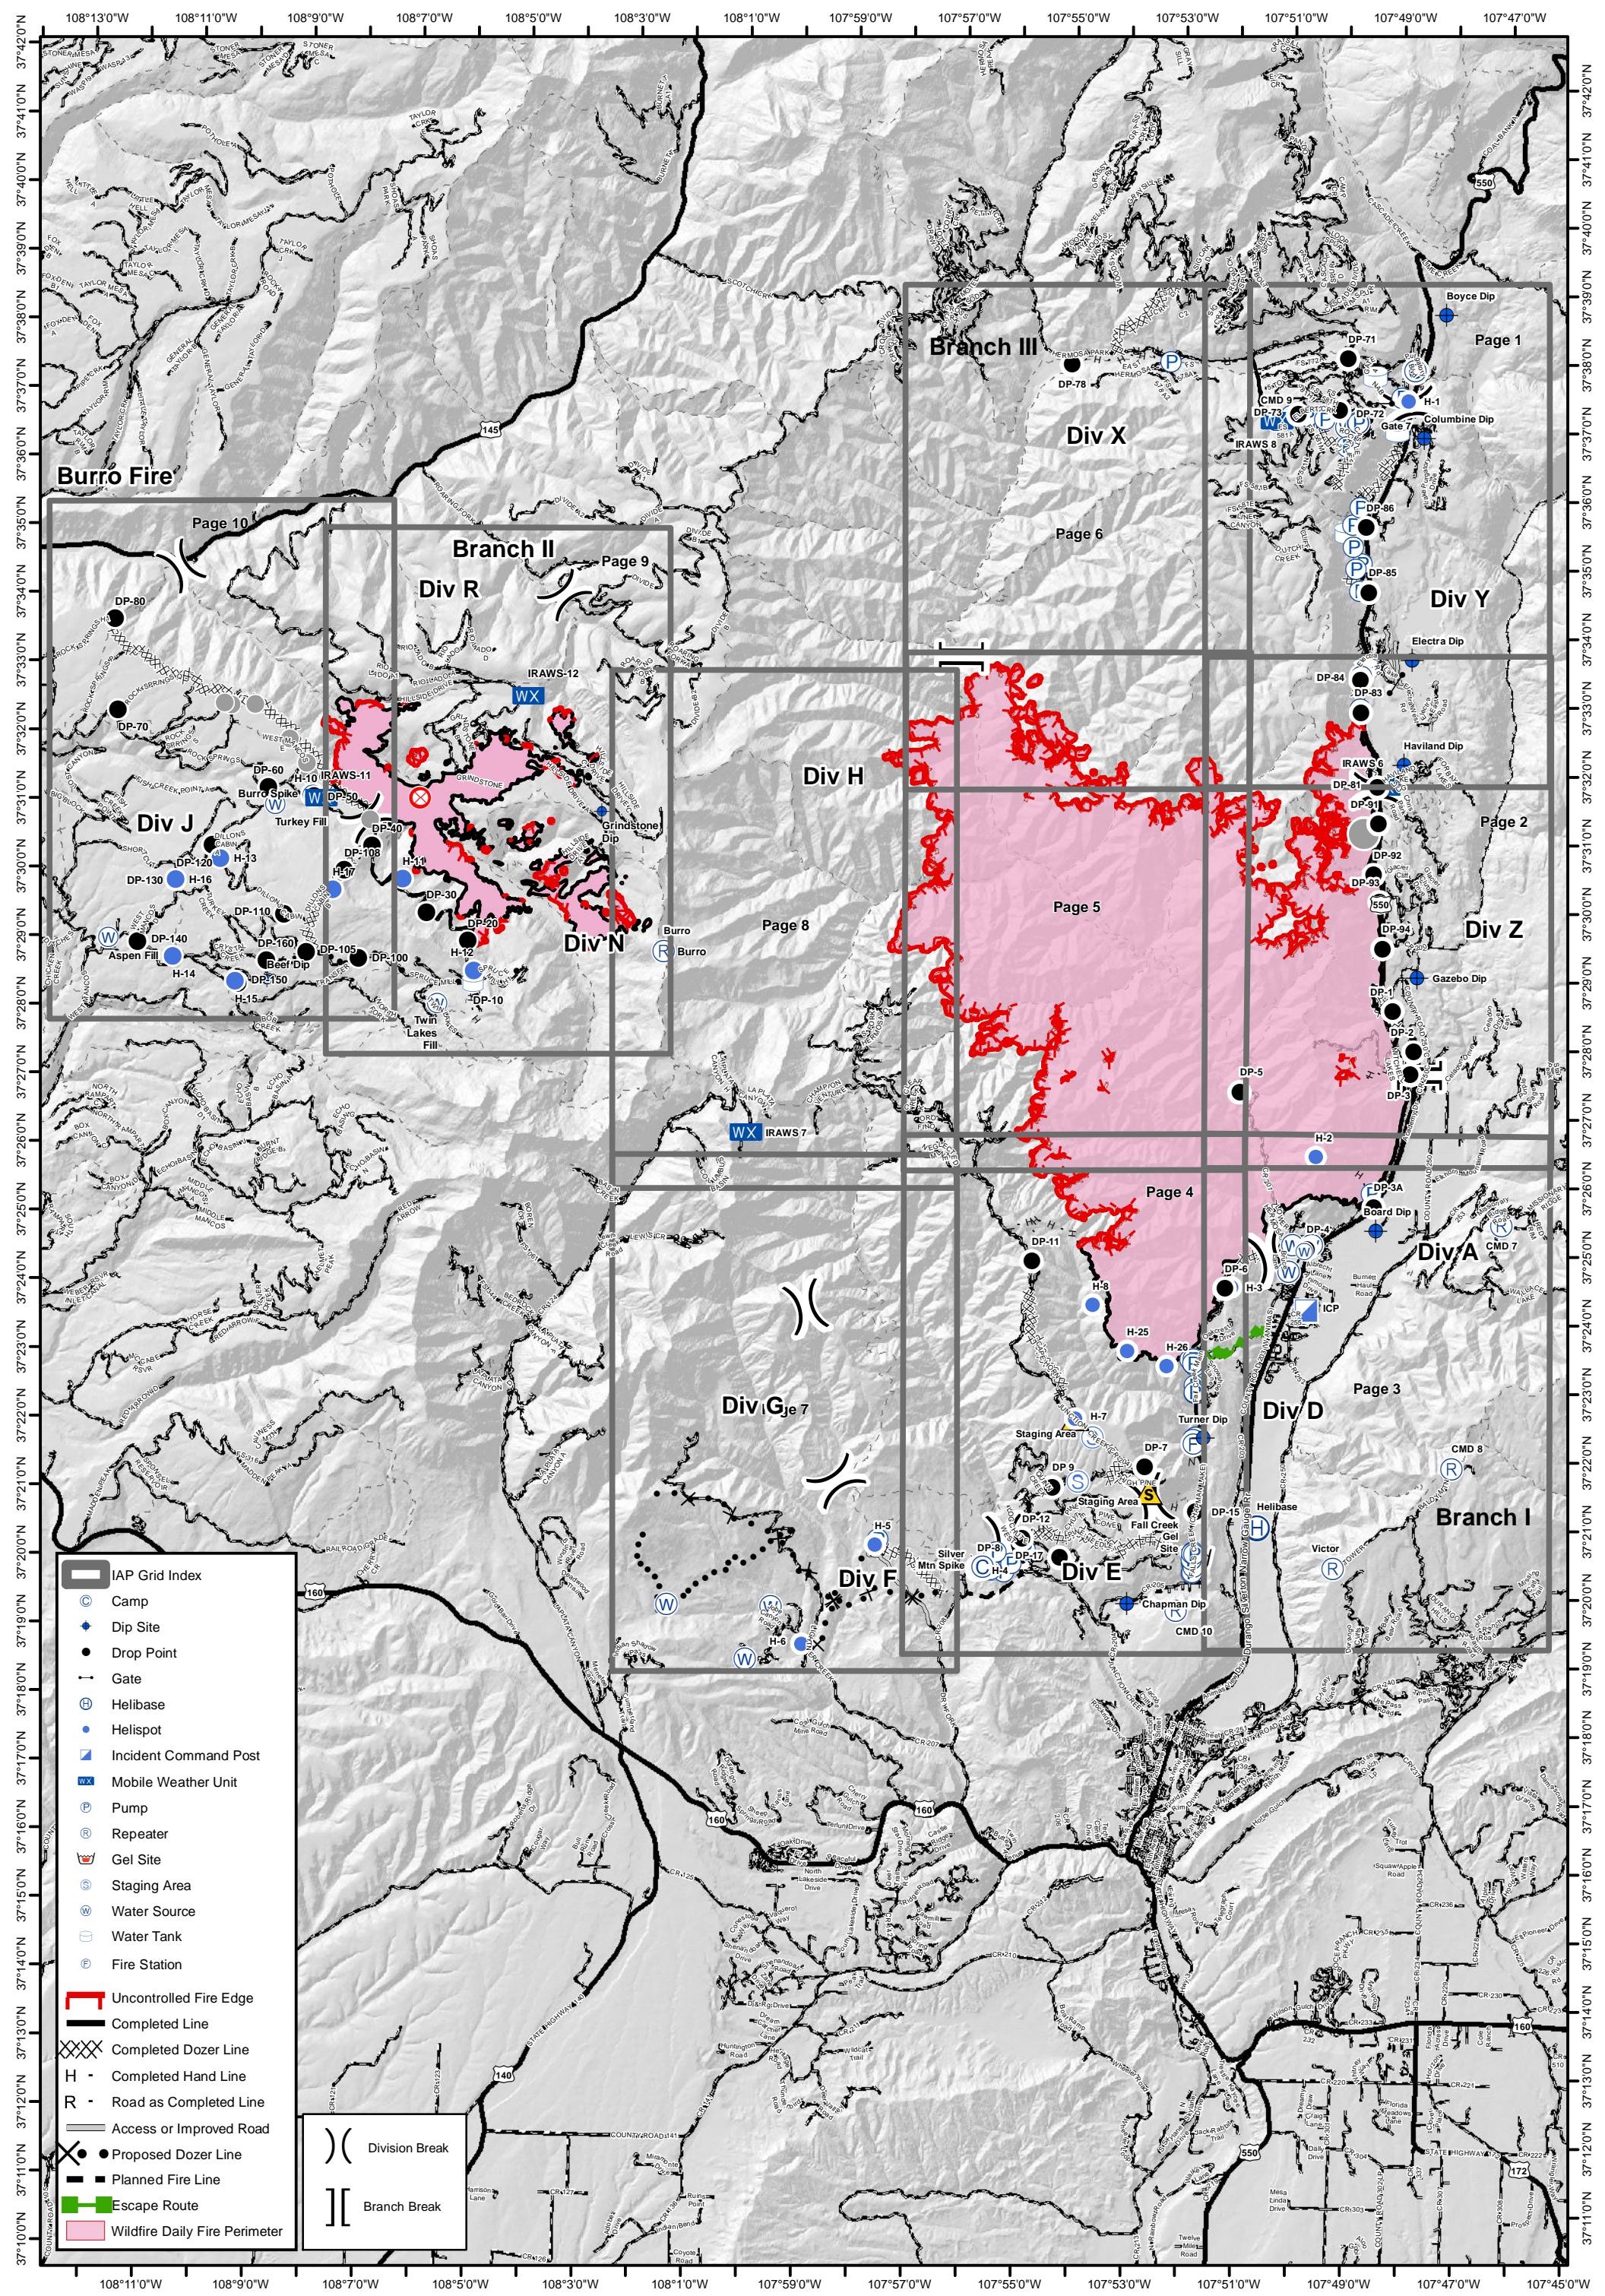

416 Fire - CO-SJF-416 and Burro Fire - CO-SJF-509

IAP Grid Index - 6/21/18

Day Shift

0 0.5 1

Miles

Datum: NAD 83

GISS - TS

- IAP Grid Index
- Camp
- Dip Site
- Drop Point
- Gate
- Helibase
- Helispot
- Incident Command Post
- Mobile Weather Unit
- Pump
- Repeater
- Gel Site
- Staging Area
- Water Source
- Water Tank
- Fire Station
- Uncontrolled Fire Edge
- Completed Line
- Completed Dozer Line
- H - Completed Hand Line
- R - Road as Completed Line
- Access or Improved Road
- Proposed Dozer Line
- Planned Fire Line
- Escape Route
- Wildfire Daily Fire Perimeter

- Division Break
- Branch Break

IR Perimeter Data
 416 Fire - 34,177 Acres
 6/19/2018 @ 2152 hrs
 Burro Fire - 3,741 Acres
 6/1/2018 @ 2144 hrs

416 Fire - CO-SJF-416 and Burro Fire - CO-SJF-509

IAP - 6/21/18

Day Shift - Page 1

Datum: NAD 83
 GISS - TS

Camp	Drop Point	Gate	Mobile Weather Unit	Repeater	Water Tank	Uncontrolled Fire Edge	Completed Dozer Line	R Road as Completed Line
Dip Site	Fire Station	Helispot	Pump	Water Source	Division Break	Completed Line	H - H Completed Hand Line	Access Road
						Planned Fire Line		Wildfire Daily Fire Perimeter

Dip Site	Fire Station	Helispot	Pump	Gel Site	Division Break	R - R Road as Completed Line	Planned Fire Line
Drop Point	Helibase	Incident Command Post	Repeater	Water Source	Completed Dozer Line	Access Road	Escape Route
					H - H Completed Hand Line		Wildfire Daily Fire Perimeter