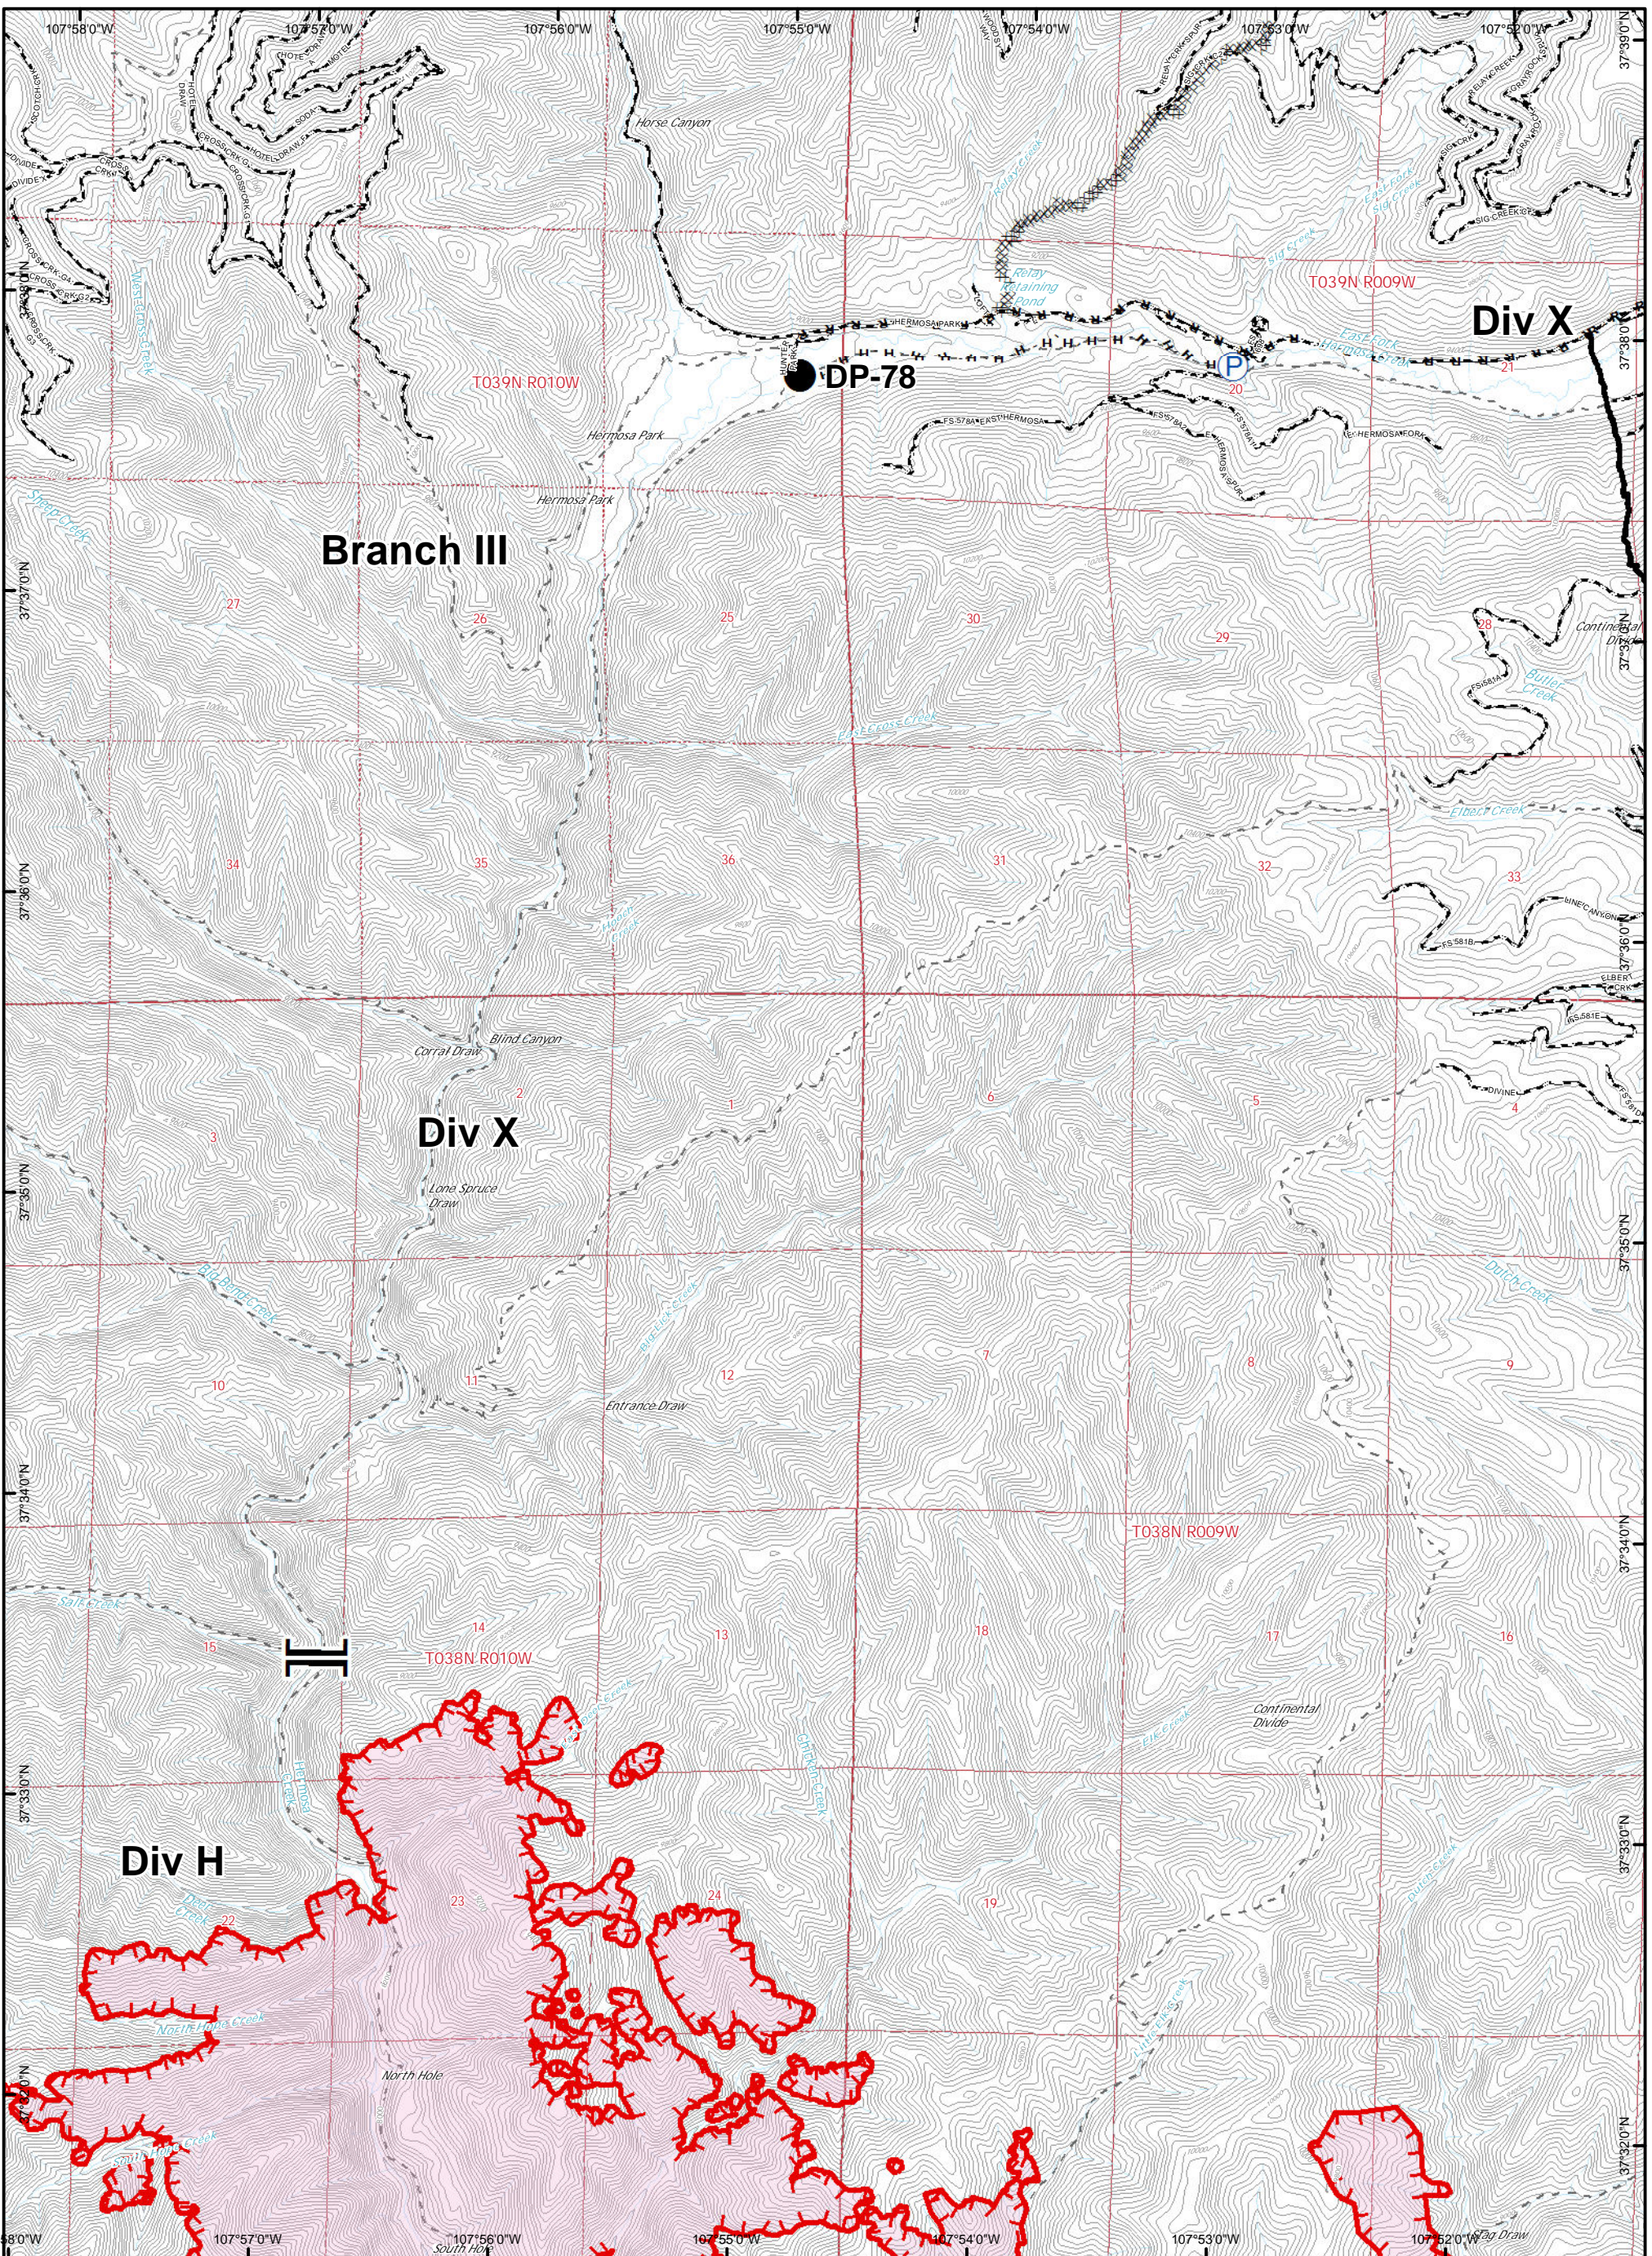

IR Perimeter Data
416 Fire - 34,177 Acres
6/19/2018 @ 2152 hrs
Burro Fire - 3,741 Acres
6/1/2018 @ 2144 hrs

416 Fire - CO-SJF-416 and Burro Fire - CO-SJF-509

IAP - 6/21/18

Day Shift - Page 6

Datum: NAD 83
GISS - TS

Drop Point	Pump	Uncontrolled Fire Edge	Completed Dozer Line	R - R Road as Completed Line
Completed Line	H - H Completed Hand Line	Wildfire Daily Fire Perimeter	Branch Break