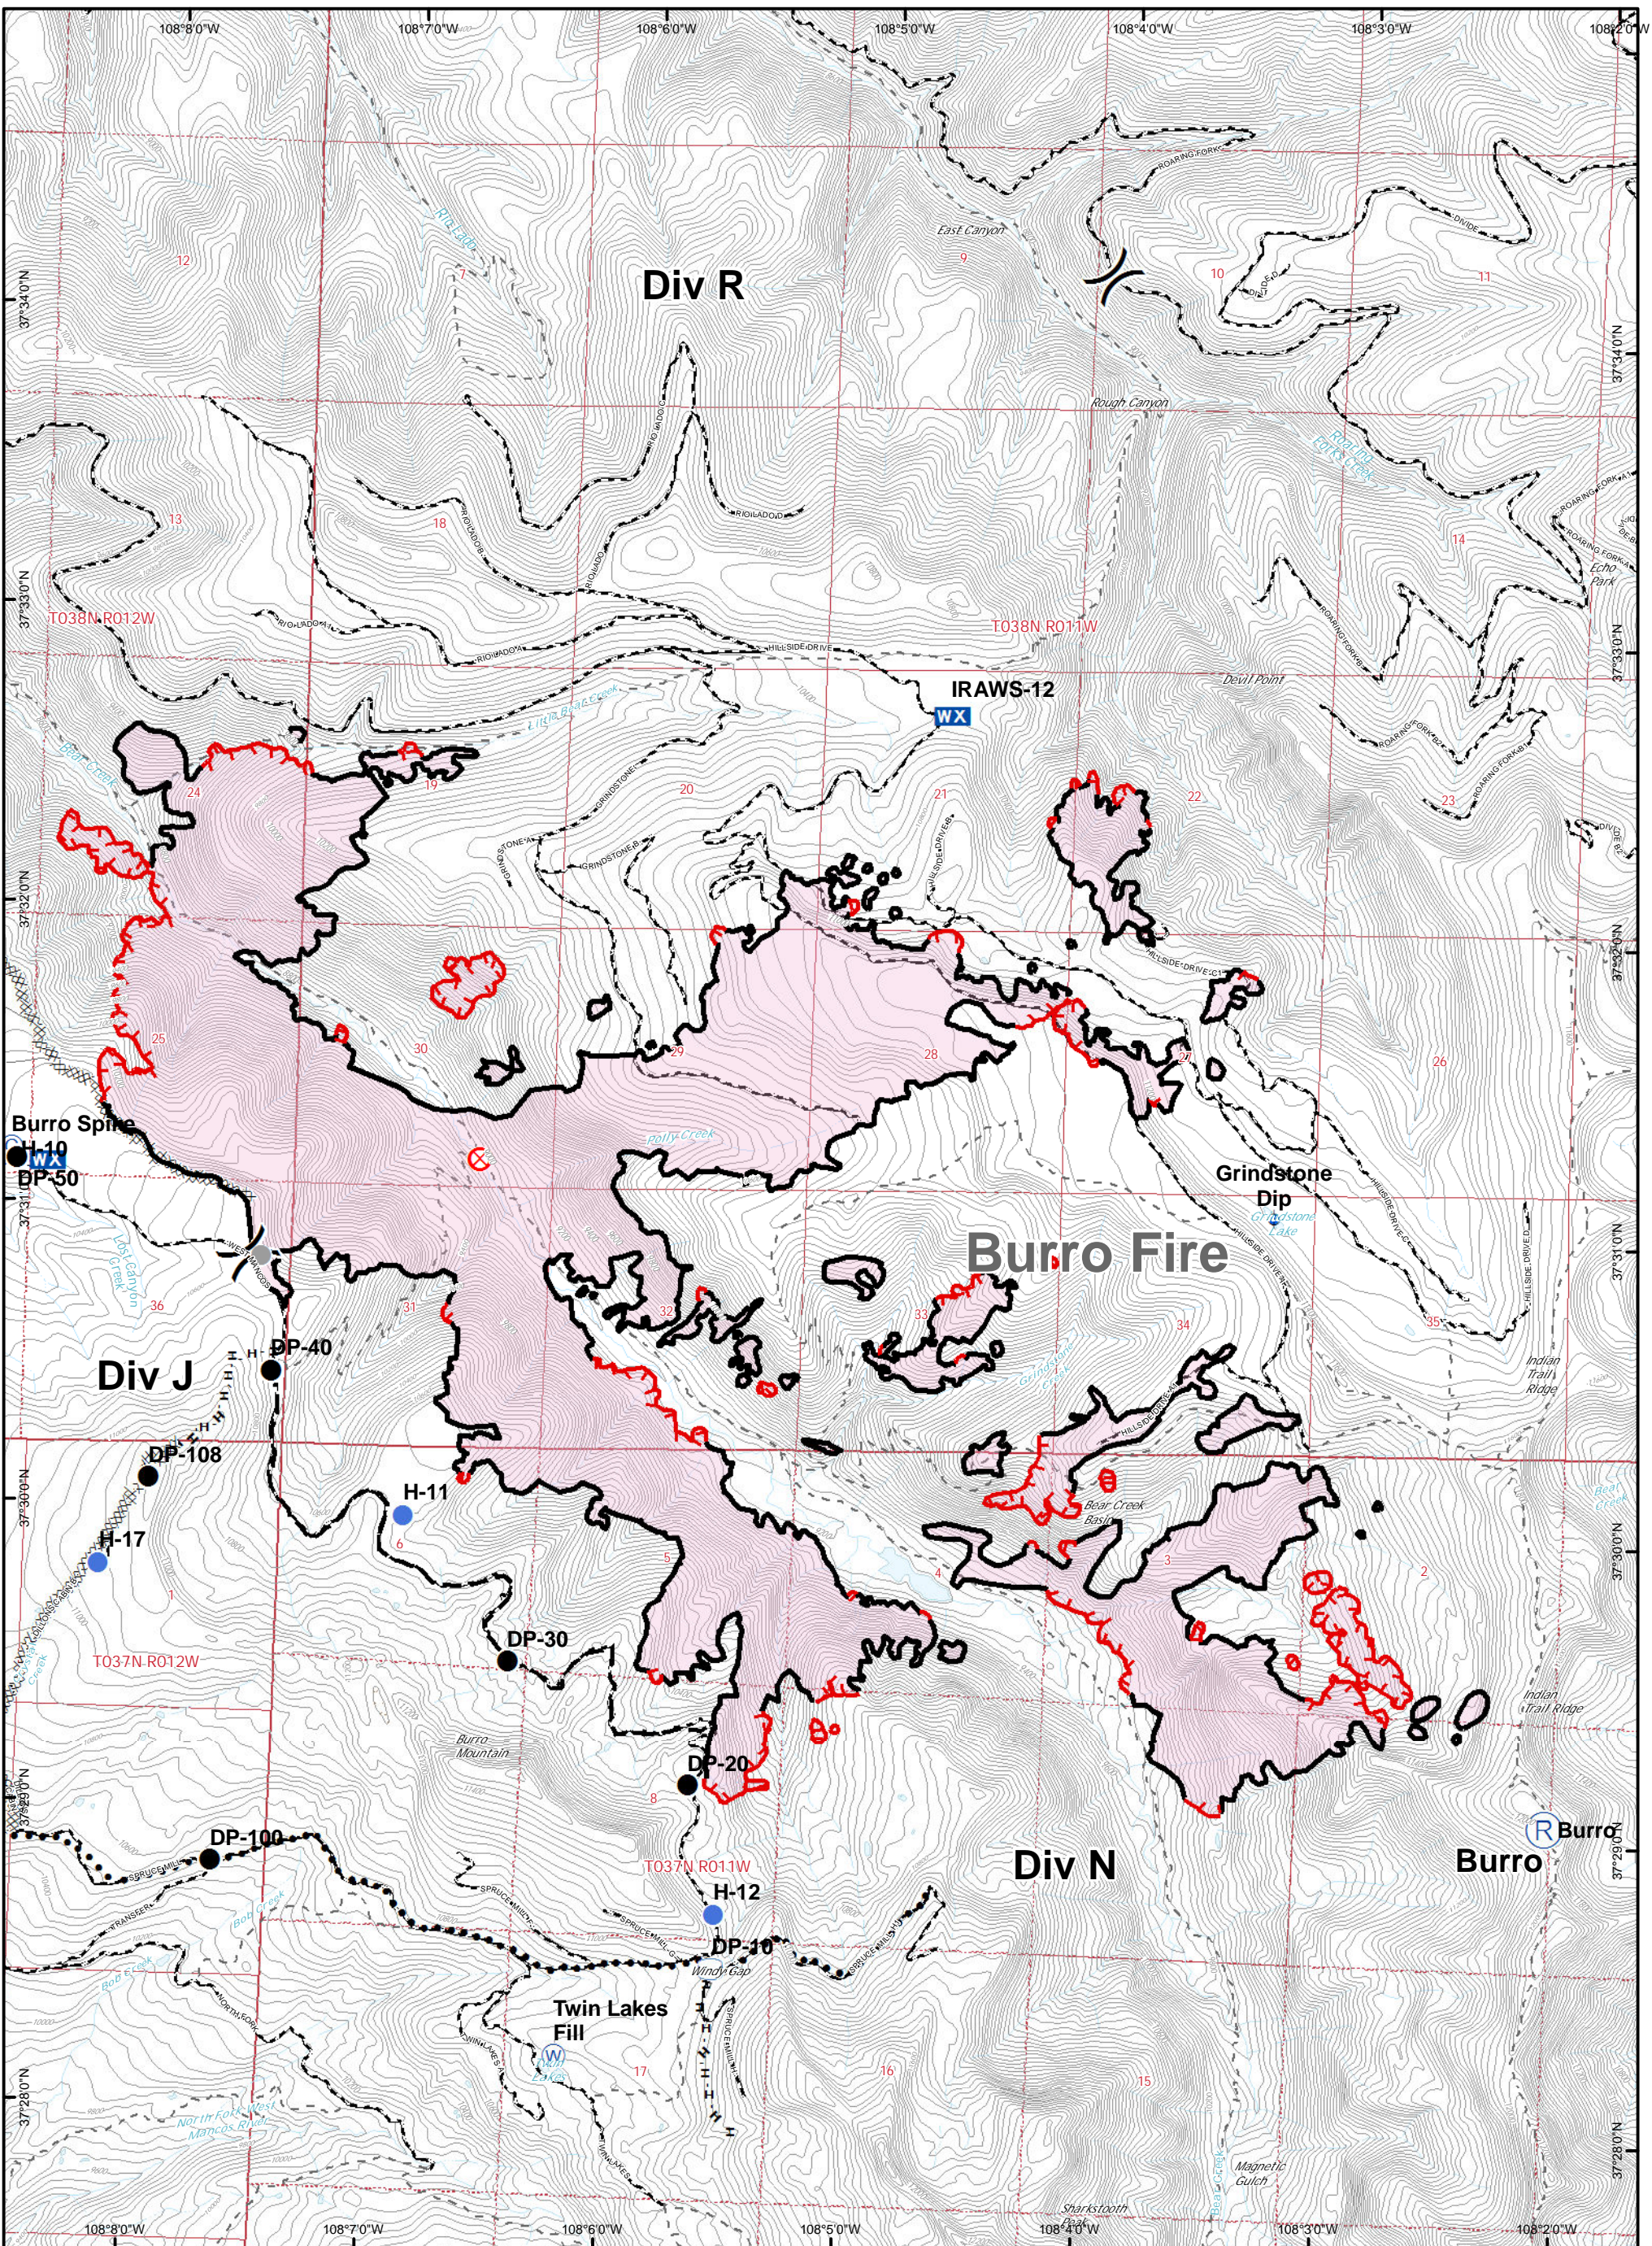

Dip Site	Fire Station	Helispot	Pump	Gel Site	Division Break	R - R Road as Completed Line	Planned Fire Line
Drop Point	Helibase	Incident Command Post	Repeater	Water Source	Completed Dozer Line	Access Road	Escape Route
					H - H Completed Hand Line		Wildfire Daily Fire Perimeter

Helispot	Pump	Water Source	Division Break	Completed Dozer Line R - R Road as Completed Line	Proposed Dozer Line
				H - H Completed Hand Line	Planned Fire Line
				Access Road	Planned Secondary Line

IR Perimeter Data
 416 Fire - 34,177 Acres
 6/19/2018 @ 2152 hrs
 Burro Fire - 3,741 Acres
 6/1/2018 @ 2144 hrs

416 Fire - CO-SJF-416 and Burro Fire - CO-SJF-509

IAP - 6/21/18

Day Shift - Page 8

Datum: NAD 83
 GISS - TS
 0 0.5 1 Miles

Mobile Weather Unit	Repeater	Uncontrolled Fire Edge	Repeater	Uncontrolled Fire Edge	Completed Line
		Wildfire Daily Fire Perimeter		Wildfire Daily Fire Perimeter	
	Dip Site				

IR Perimeter Data
 416 Fire - 34,177 Acres
 6/19/2018 @ 2152 hrs
 Burro Fire - 3,741 Acres
 6/1/2018 @ 2144 hrs

416 Fire - CO-SJF-416 and Burro Fire - CO-SJF-509

IAP - 6/21/18

Day Shift - Page 9

Datum: NAD 83
 GISS - TS