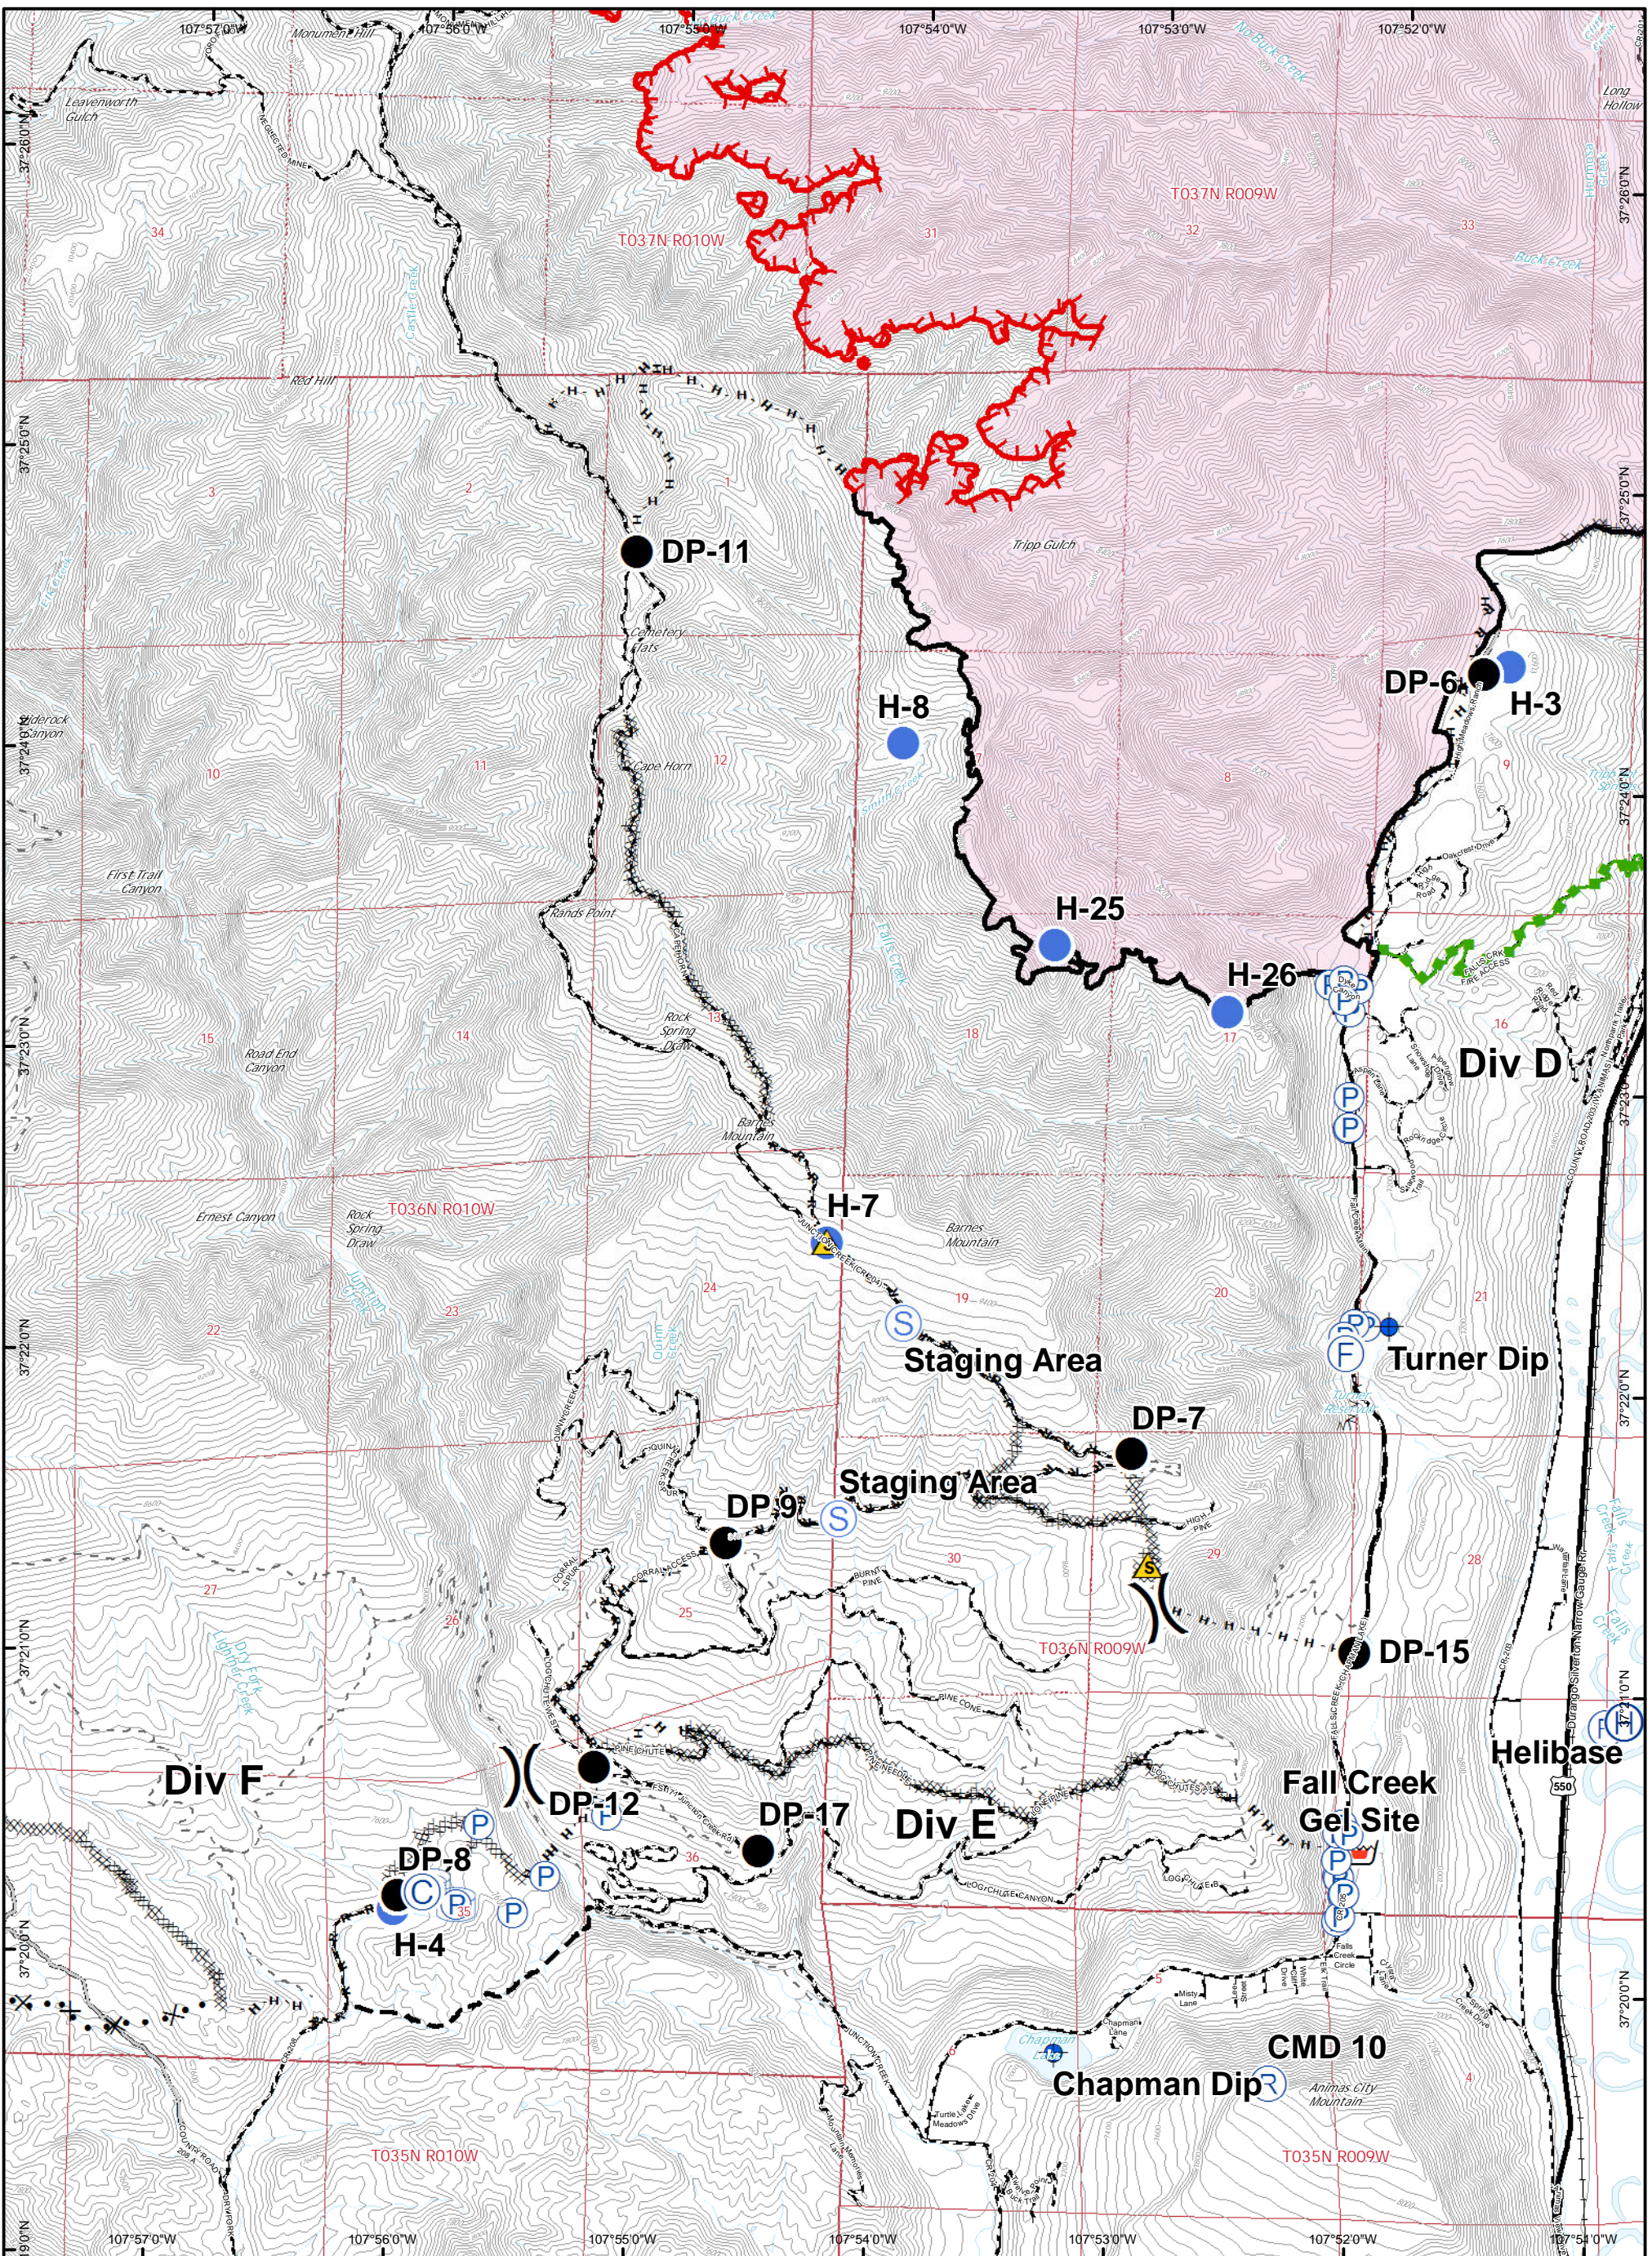

IR Perimeter Data
 416 Fire - 34,177 Acres
 6/19/2018 @ 2152 hrs
 Burro Fire - 3,741 Acres
 6/1/2018 @ 2144 hrs

416 Fire - CO-SJF-416 and Burro Fire - CO-SJF-509

IAP - 6/21/18

Day Shift - Page 3

Datum: NAD 83
 GISS - TS

Dip Site	Fire Station	Helispot	Pump	Gel Site	Division Break	R - R Road as Completed Line	Planned Fire Line
Drop Point	Helibase	Incident Command Post	Repeater	Water Source	Completed Dozer Line	Access Road	Escape Route
					H - H Completed Hand Line		Wildfire Daily Fire Perimeter

IR Perimeter Data
 416 Fire - 34,177 Acres
 6/19/2018 @ 2152 hrs
 Burro Fire - 3,741 Acres
 6/1/2018 @ 2144 hrs

416 Fire - CO-SJF-416 and Burro Fire - CO-SJF-509

IAP - 6/21/18

Day Shift - Page 4

Datum: NAD 83
 GISS - TS

Camp	Drop Point	Helibase	Pump	Gel Site	Staging Area	Uncontrolled Fire Edge	R - R Road as Completed Line	VWVW Fire Break Planned
Dip Site	Fire Station	Helispot	Repeater	Safety Zone	Water Tank	Completed Line	Access Road	Planned Fire Line
						Completed Dozer Line	Proposed Dozer Line	Escape Route
						H - H Completed Hand Line		Wildfire Daily Fire Perimeter