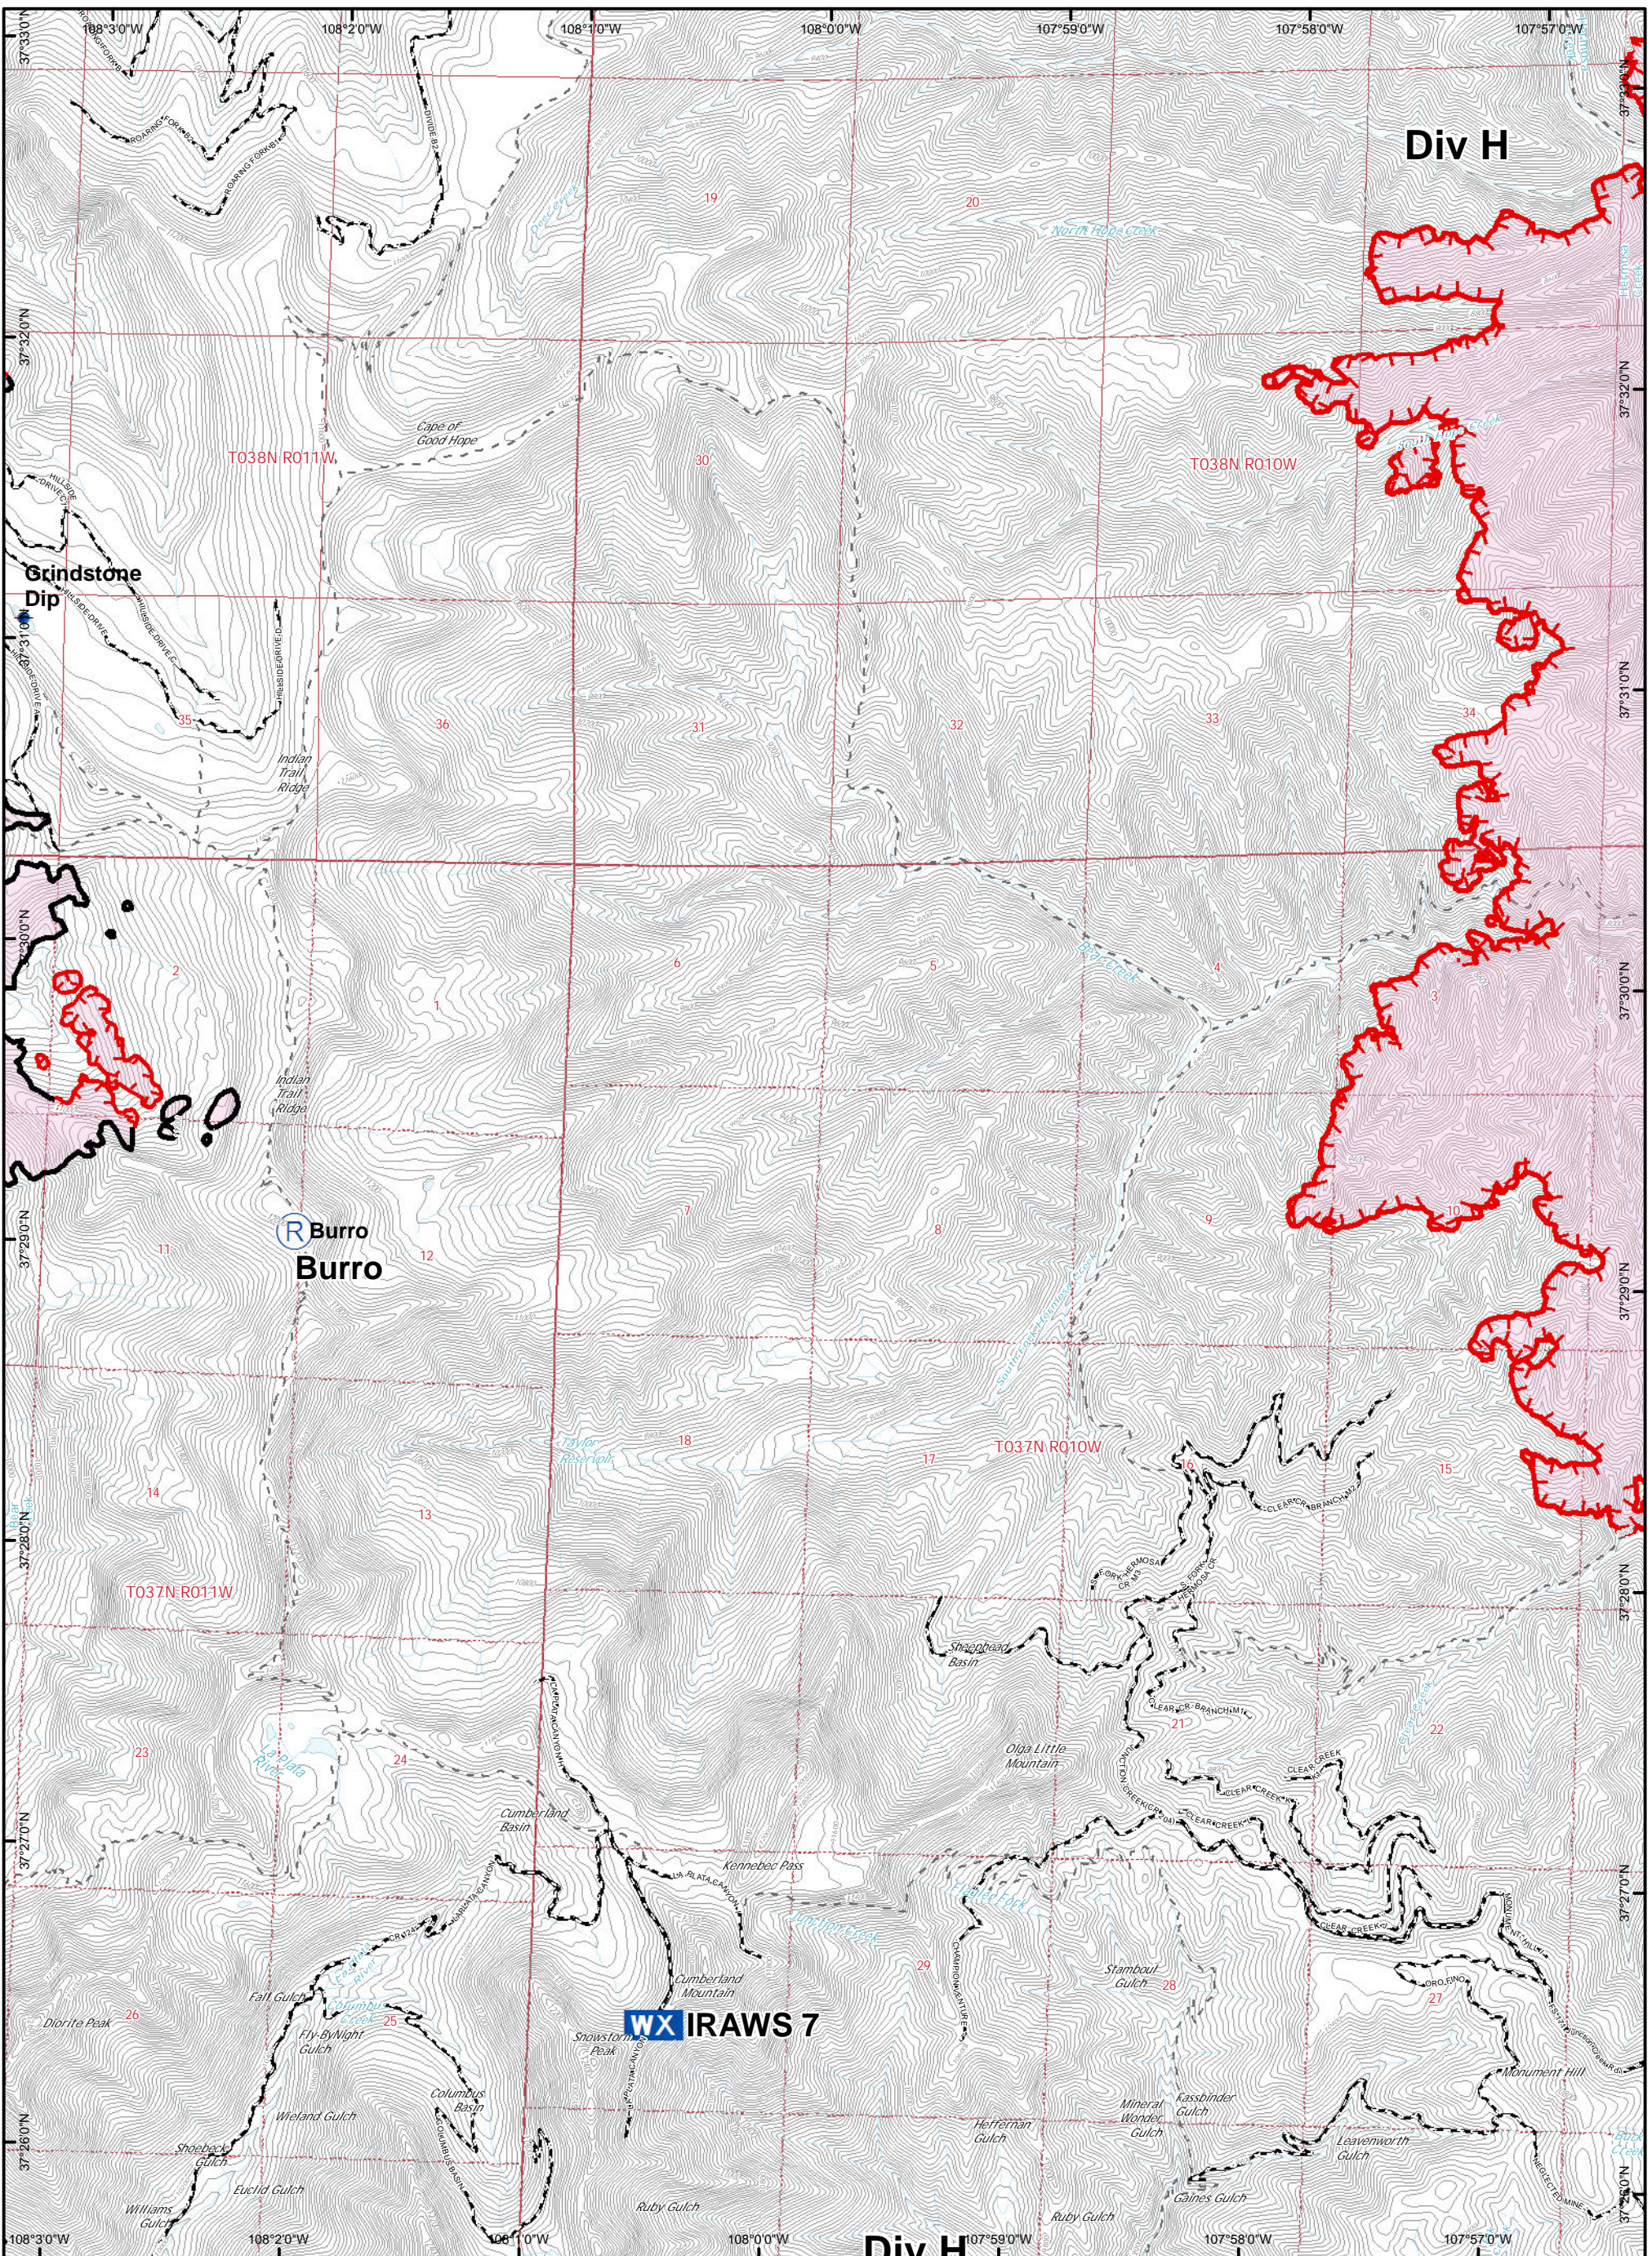

IR Perimeter Data
416 Fire - 34,177 Acres
6/19/2018 @ 2152 hrs
Burro Fire - 3,741 Acres
6/1/2018 @ 2144 hrs

416 Fire - CO-SJF-416 and Burro Fire - CO-SJF-509

IAP - 6/21/18

Day Shift - Page 8

Datum: NAD 83
GISS - TS
0 0.5 1 Miles

Mobile Weather Unit	Repeater	Uncontrolled Fire Edge	Repeater	Uncontrolled Fire Edge	Completed Line
		Wildfire Daily Fire Perimeter		Wildfire Daily Fire Perimeter	
	Dip Site