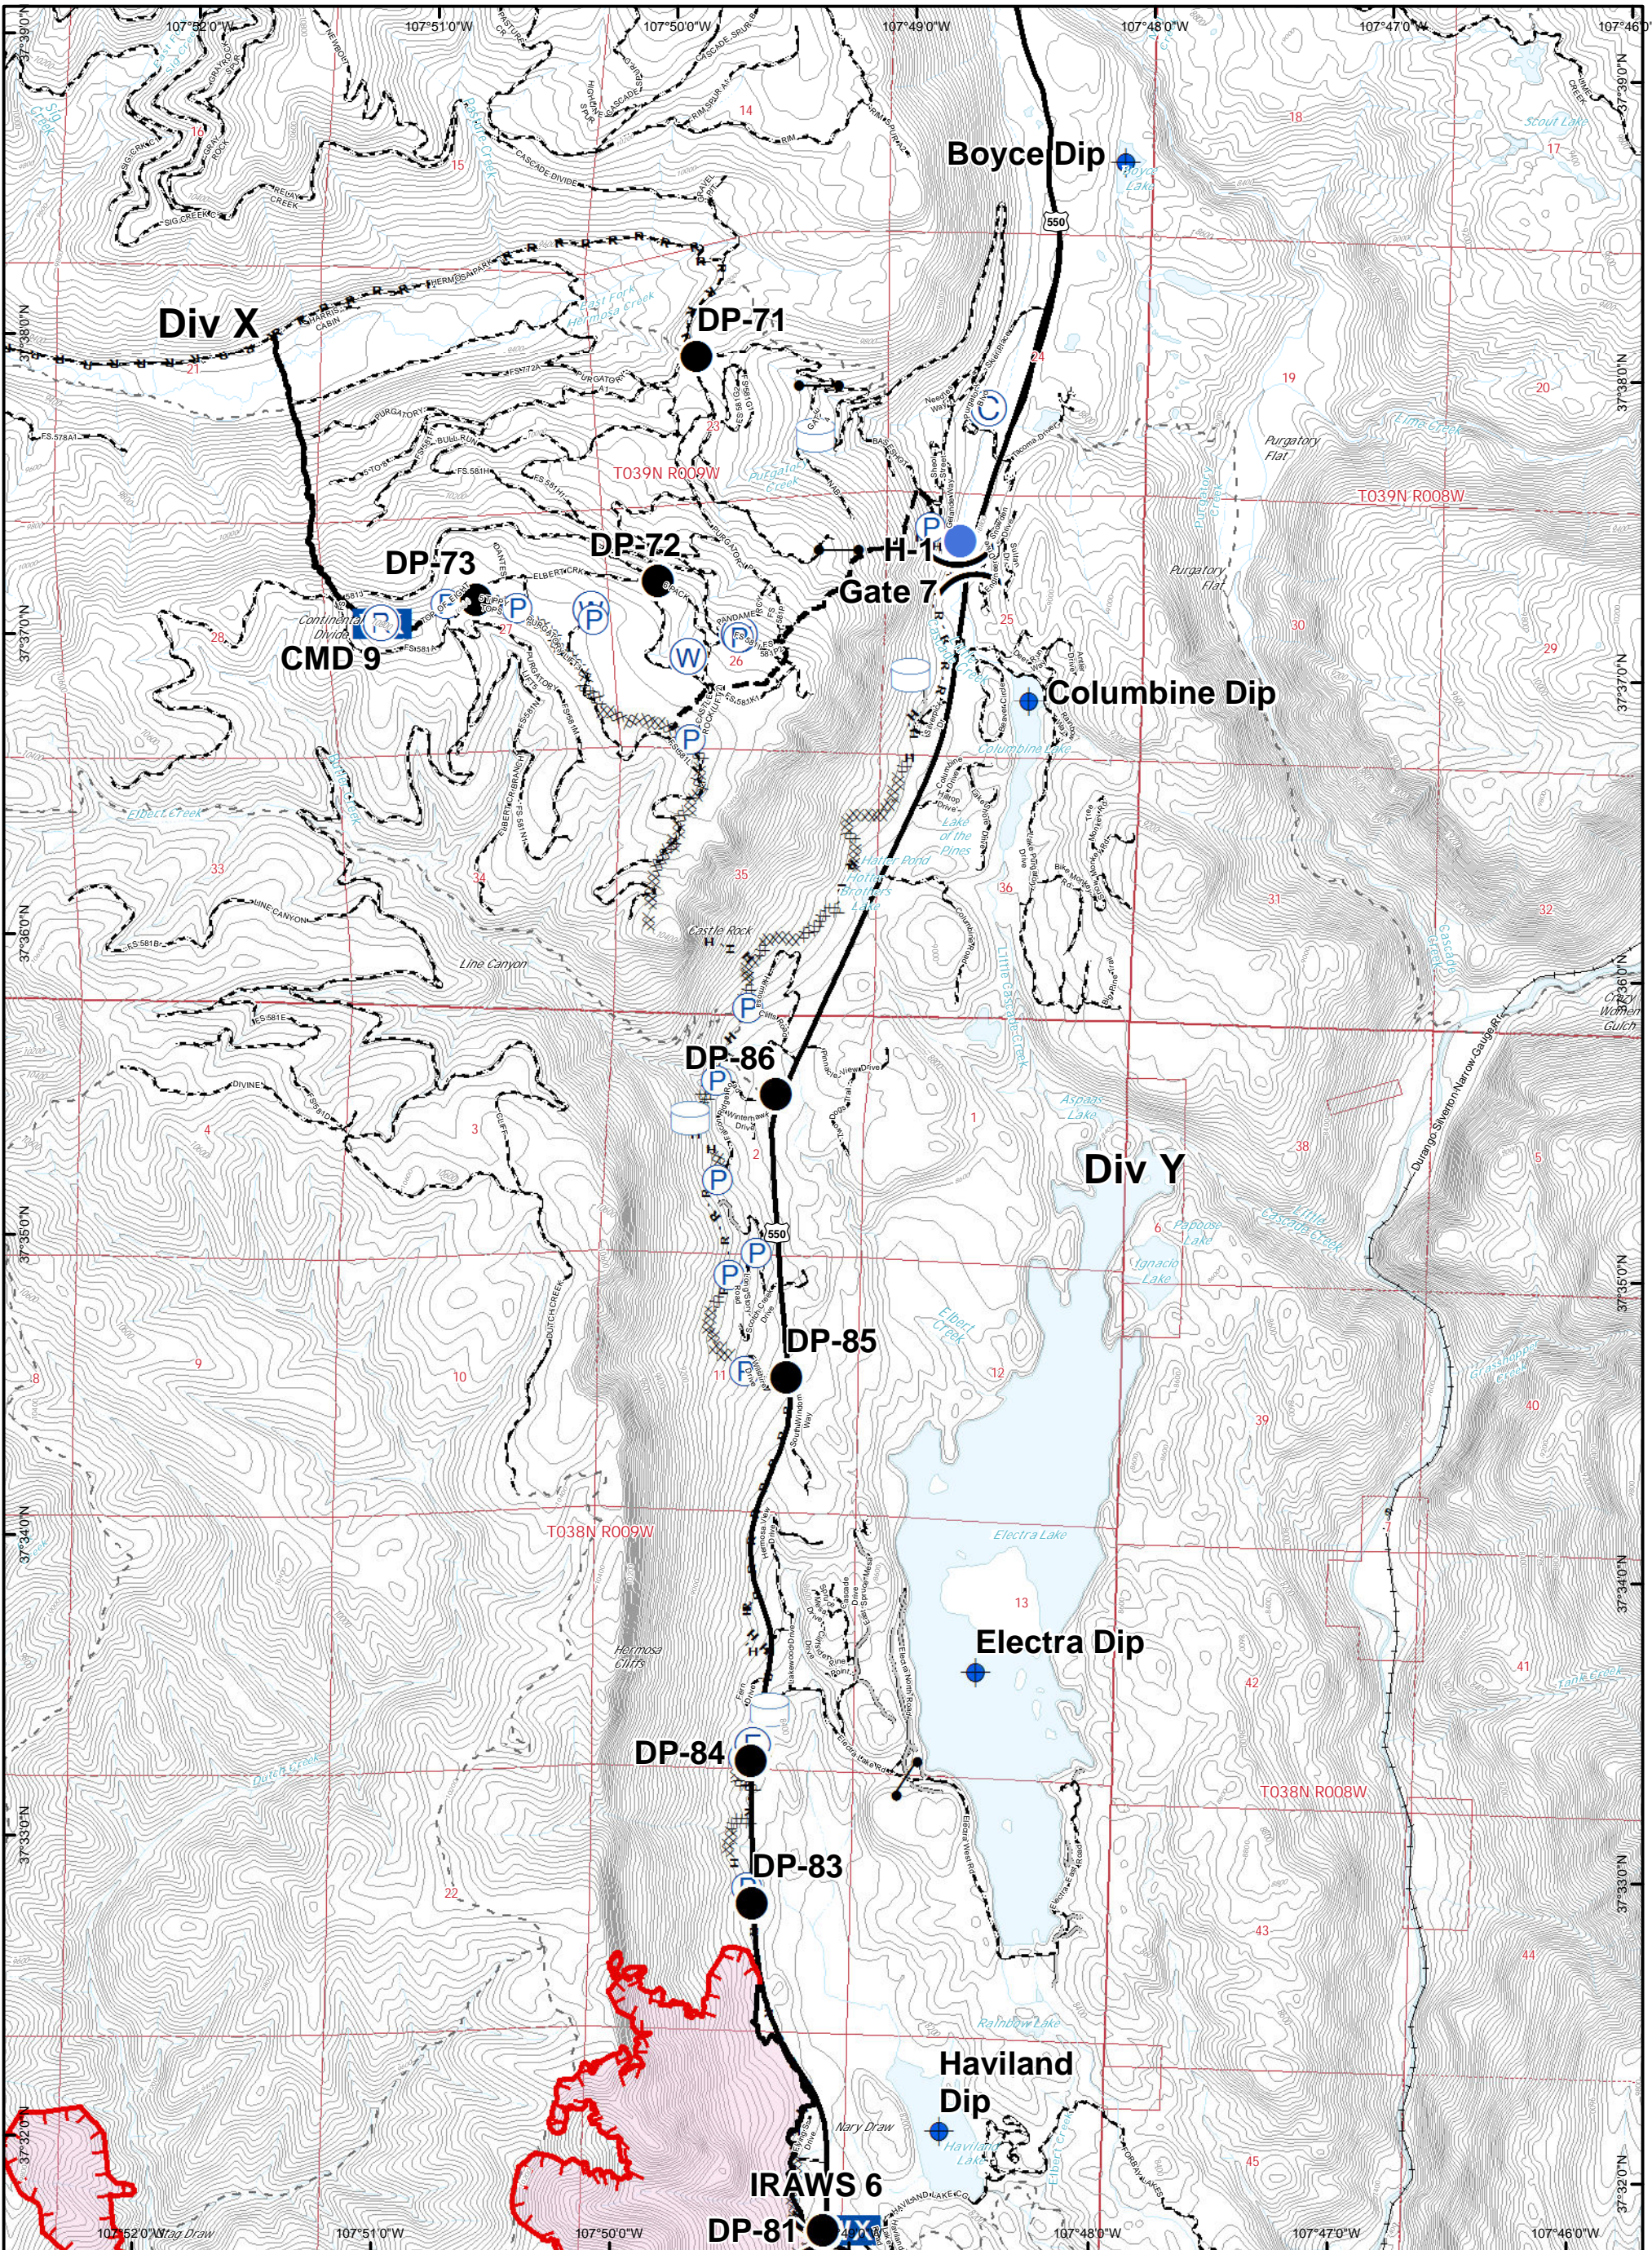

416 Fire - CO-SJF-416 and Burro Fire - CO-SJF-509

IAP Grid Index - 6/21/18

Day Shift

0 0.5 1

Miles

Datum: NAD 83

GISS - TS

- IAP Grid Index
- Camp
- Dip Site
- Drop Point
- Gate
- Helibase
- Helispot
- Incident Command Post
- Mobile Weather Unit
- Pump
- Repeater
- Gel Site
- Staging Area
- Water Source
- Water Tank
- Fire Station
- Uncontrolled Fire Edge
- Completed Line
- Completed Dozer Line
- H - Completed Hand Line
- R - Road as Completed Line
- Access or Improved Road
- Proposed Dozer Line
- Planned Fire Line
- Escape Route
- Wildfire Daily Fire Perimeter

- Division Break
- Branch Break

IR Perimeter Data
 416 Fire - 34,177 Acres
 6/19/2018 @ 2152 hrs
 Burro Fire - 3,741 Acres
 6/1/2018 @ 2144 hrs

416 Fire - CO-SJF-416 and Burro Fire - CO-SJF-509

IAP - 6/21/18

Day Shift - Page 1

Datum: NAD 83
 GISS - TS

Camp	Drop Point	Gate	Mobile Weather Unit	Repeater	Water Tank	Uncontrolled Fire Edge	Completed Dozer Line	R Road as Completed Line
Dip Site	Fire Station	Helispot	Pump	Water Source	Division Break	Completed Line	H - H Completed Hand Line	Access Road
						Planned Fire Line		Wildfire Daily Fire Perimeter

Dip Site	Fire Station	Helispot	Pump	Gel Site	Division Break	R - R Road as Completed Line	Planned Fire Line
Drop Point	Helibase	Incident Command Post	Repeater	Water Source	Completed Dozer Line	Access Road	Escape Route
					H - H Completed Hand Line		Wildfire Daily Fire Perimeter