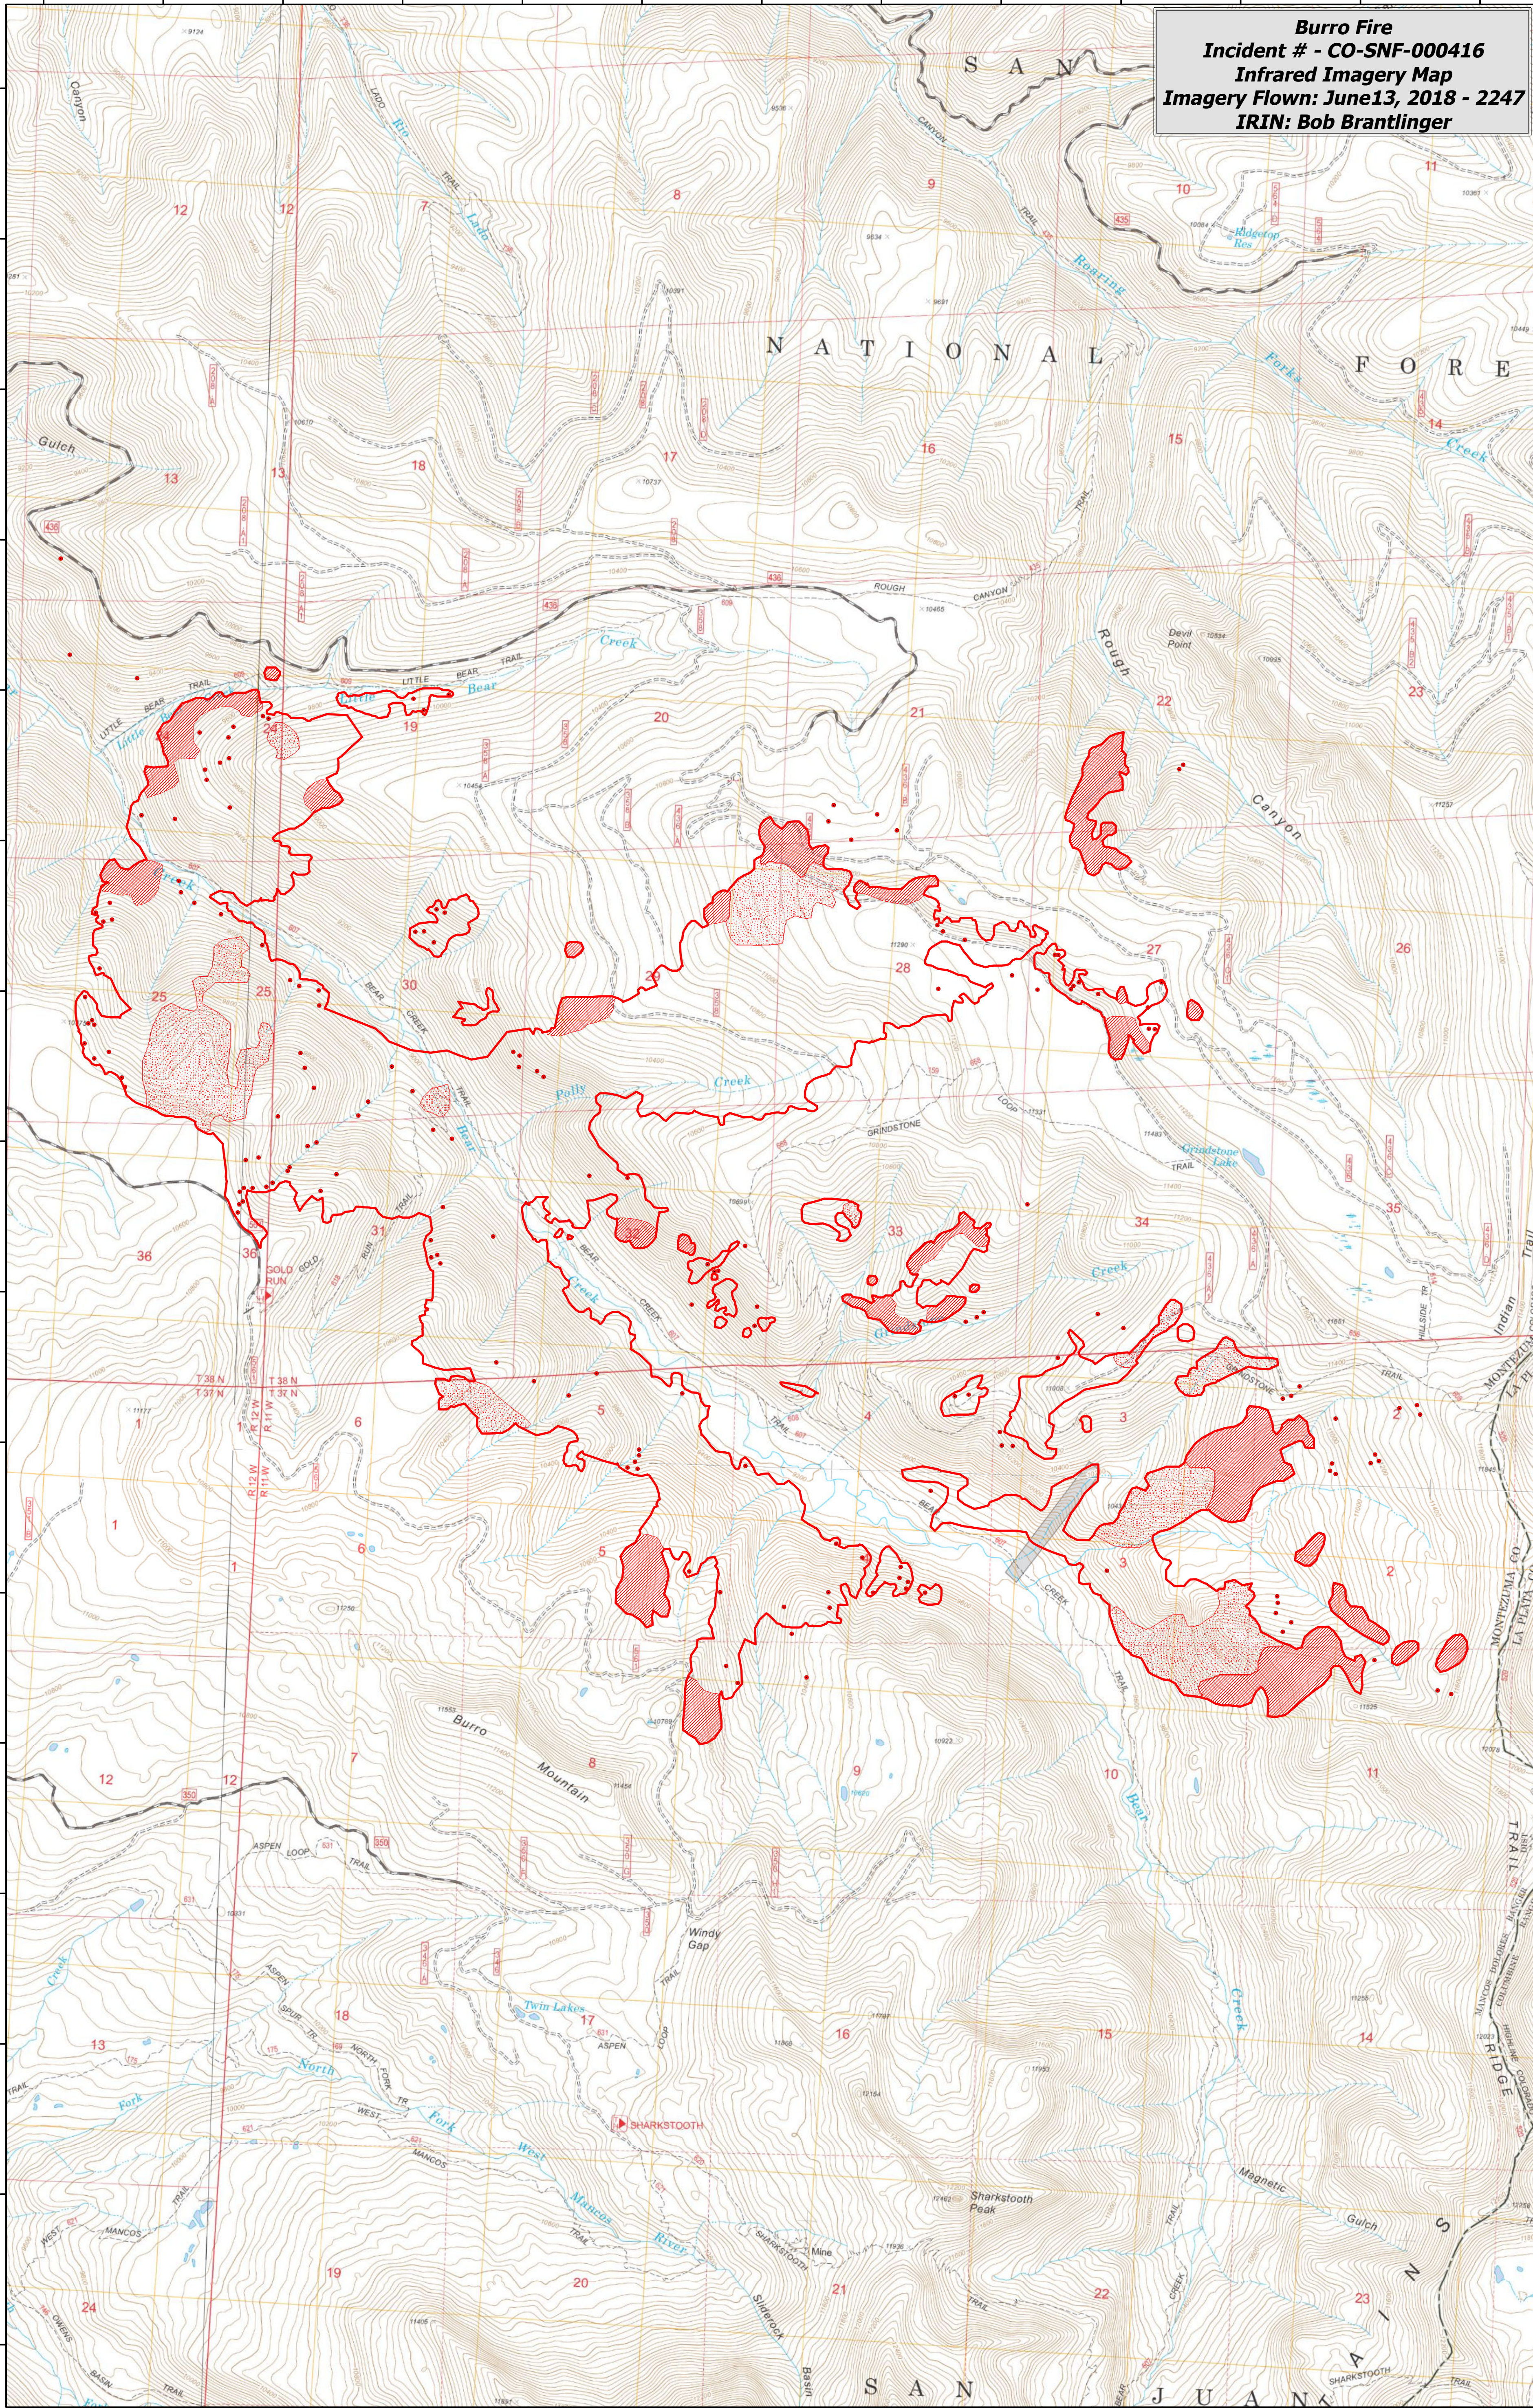

108°8'30"W 108°8'0"W 108°7'30"W 108°7'0"W 108°6'30"W 108°6'0"W 108°5'30"W 108°5'0"W 108°4'30"W 108°4'0"W 108°3'30"W 108°3'0"W 108°2'30"W

Burro Fire
Incident # - CO-SNF-000416
Infrared Imagery Map
Imagery Flown: June 13, 2018 - 2247
IRIN: Bob Brantlinger

Legend

	Heat Perimeter		Isolated Heat Source
	Intense Heat		Scattered Heat Source