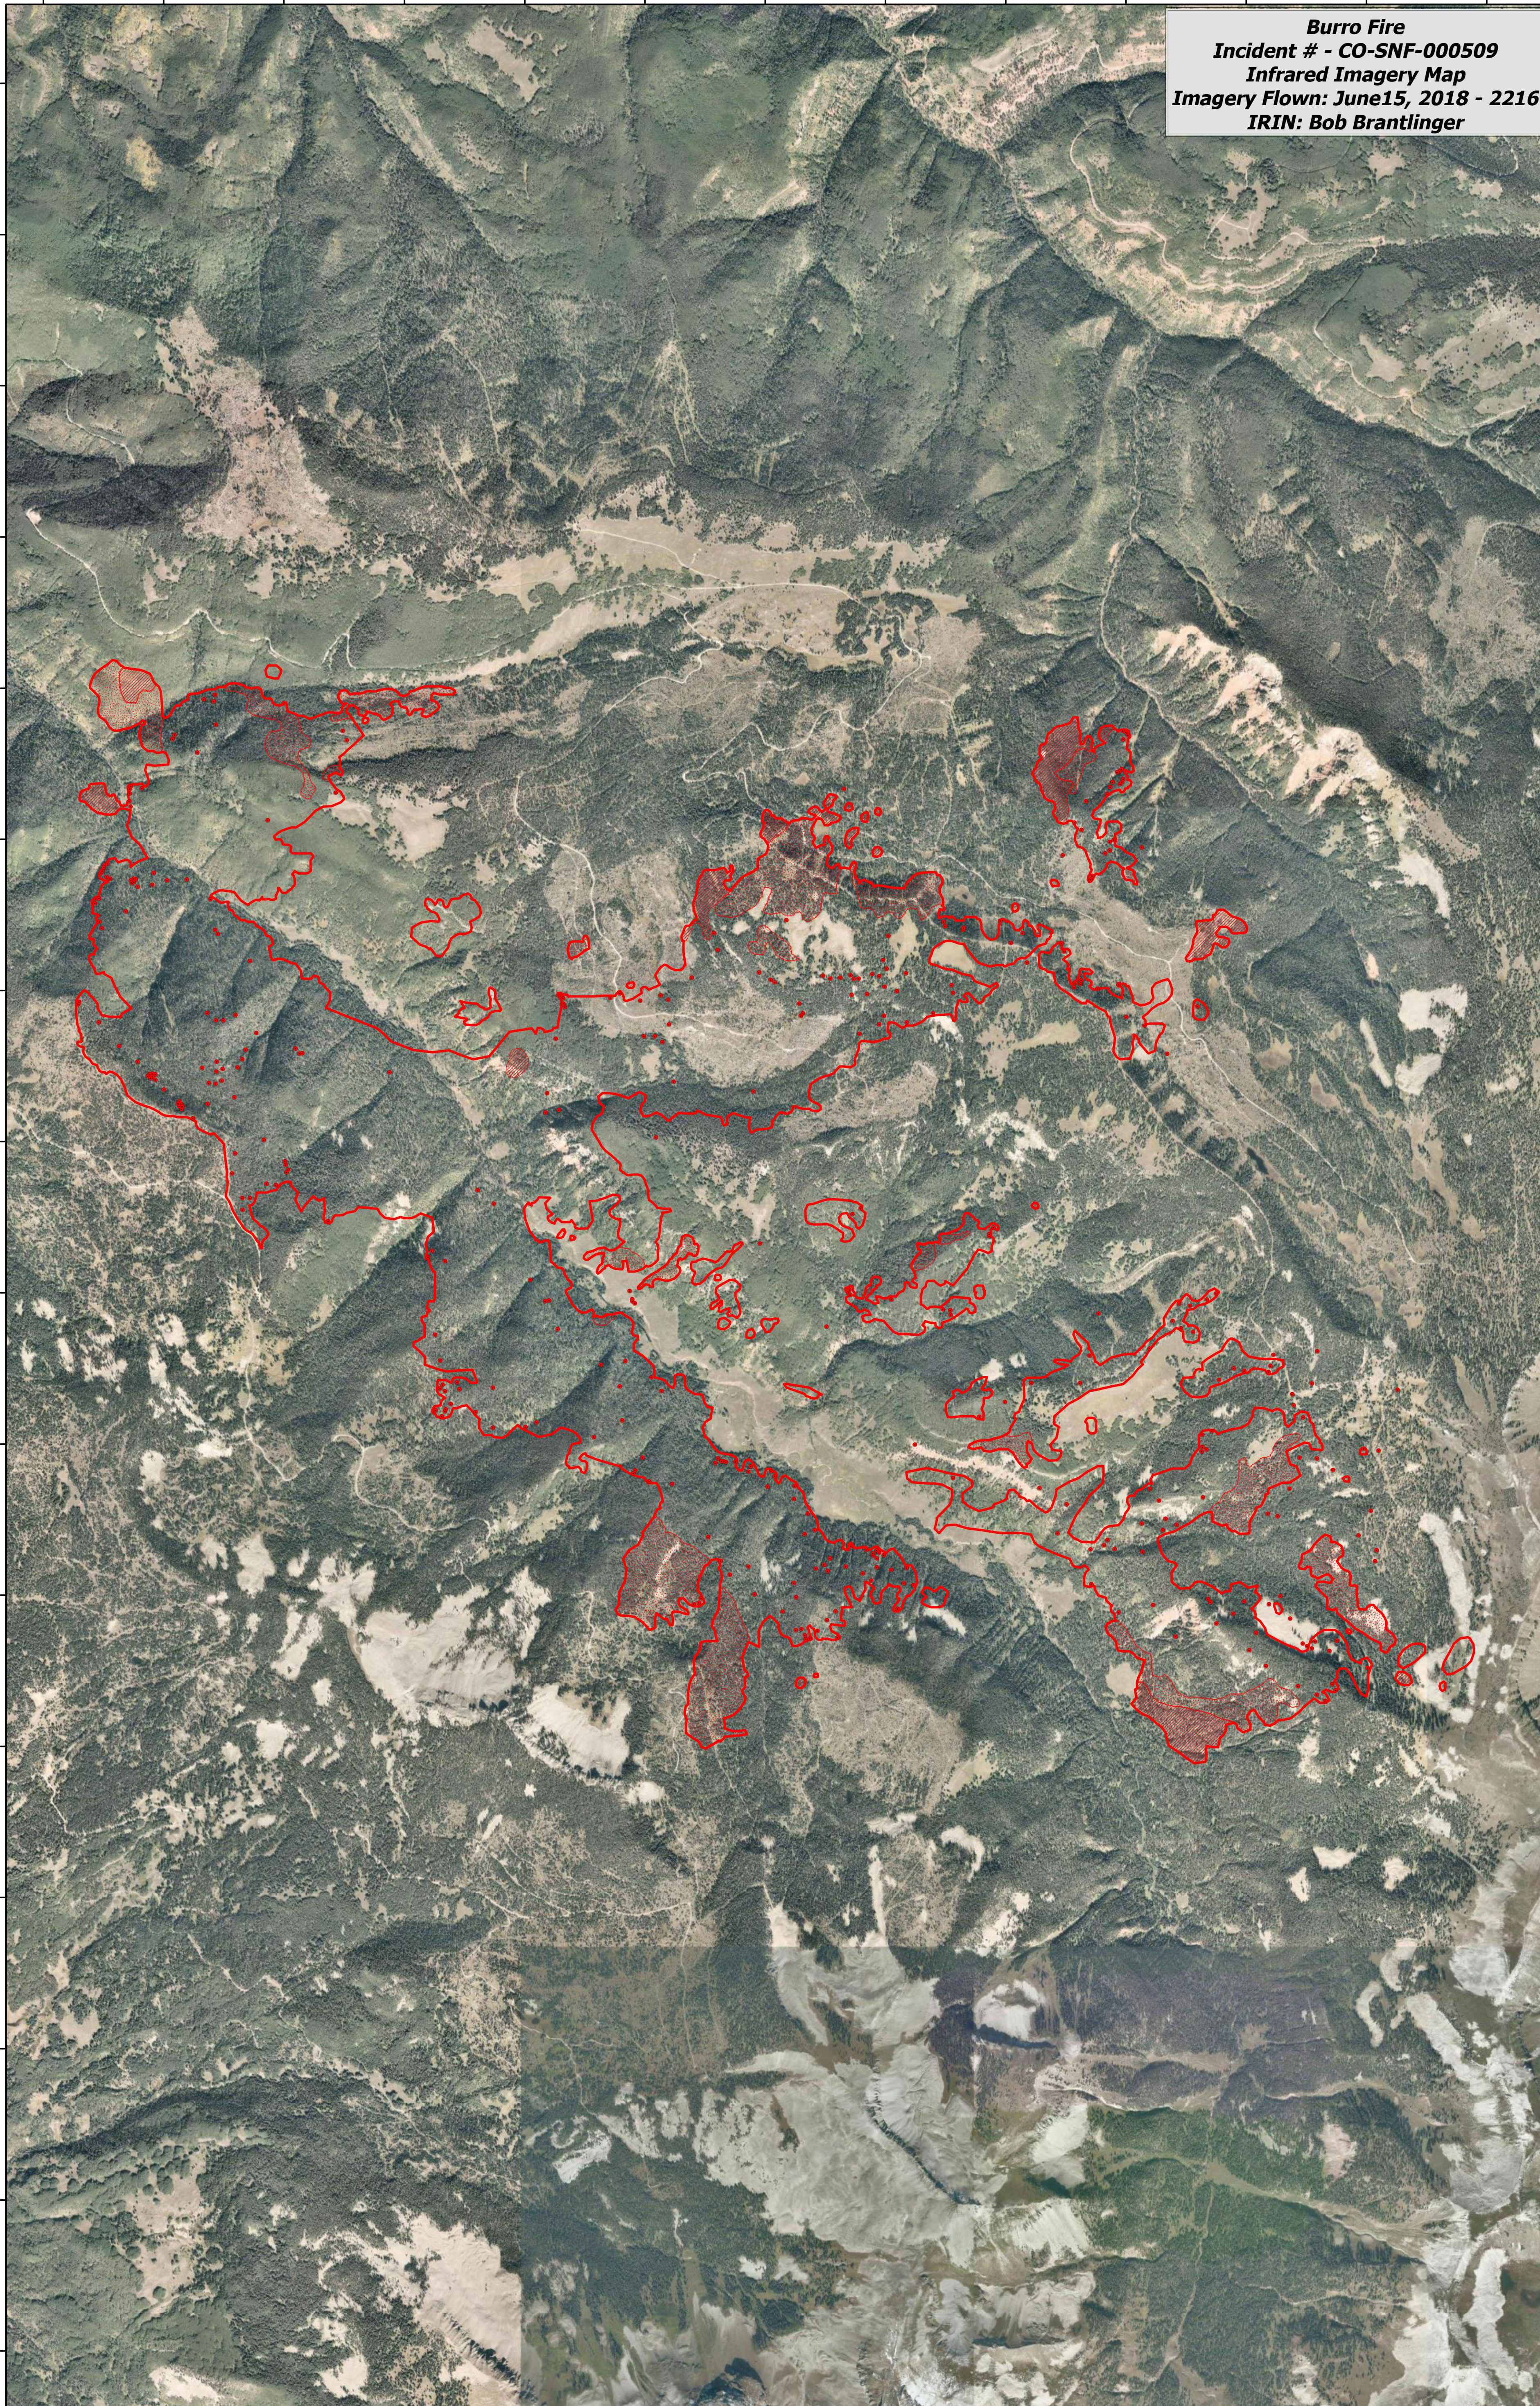

108°8'30"W 108°8'0"W 108°7'30"W 108°7'0"W 108°6'30"W 108°6'0"W 108°5'30"W 108°5'0"W 108°4'30"W 108°4'0"W 108°3'30"W 108°3'0"W 108°2'30"W

Burro Fire
Incident # - CO-SNF-000509
Infrared Imagery Map
Imagery Flown: June 15, 2018 - 2216
IRIN: Bob Brantlinger

108°8'0"W 108°7'30"W 108°7'0"W 108°6'30"W 108°6'0"W 108°5'30"W 108°5'0"W 108°4'30"W 108°4'0"W 108°3'30"W 108°3'0"W 108°2'30"W 108°2'0"W

Legend

-  **Heat Perimeter**
-  **Intense Heat**
-  **Isolated Heat Source**
-  **Scattered Heat Source**