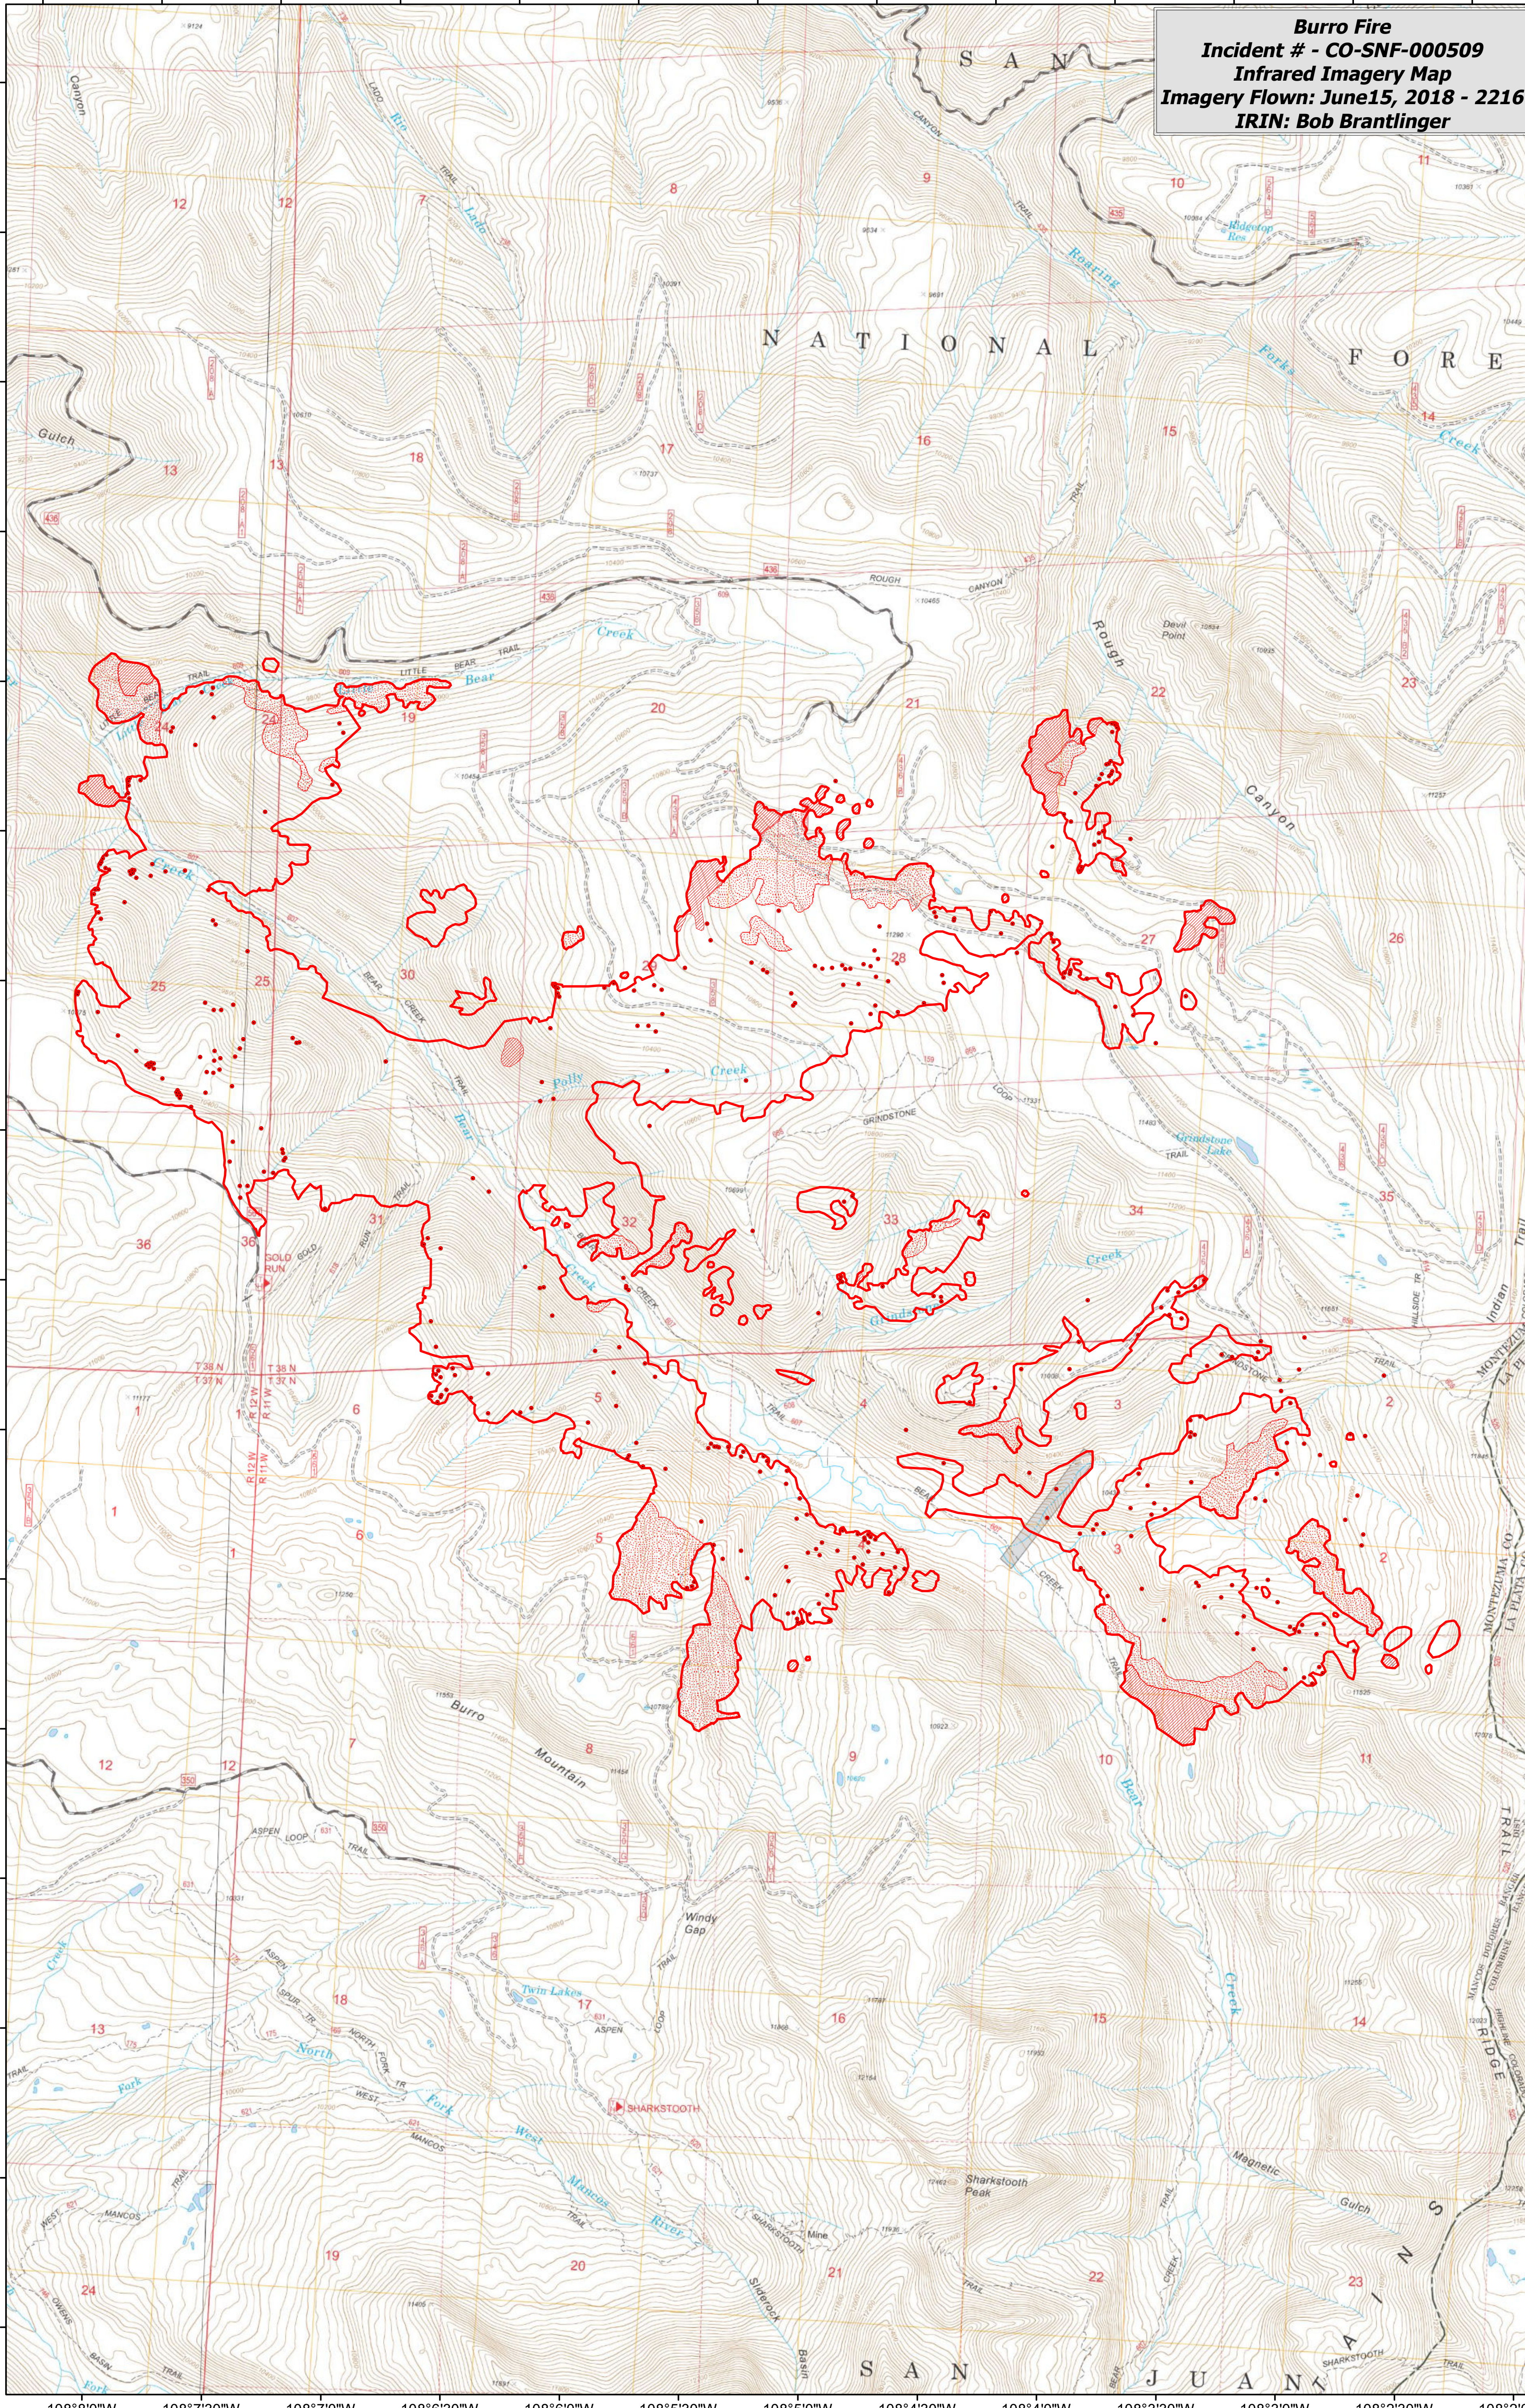

108°8'30"W 108°8'0"W 108°7'30"W 108°7'0"W 108°6'30"W 108°6'0"W 108°5'30"W 108°5'0"W 108°4'30"W 108°4'0"W 108°3'30"W 108°3'0"W 108°2'30"W

**Burro Fire**  
**Incident # - CO-SNF-000509**  
**Infrared Imagery Map**  
**Imagery Flown: June 15, 2018 - 2216**  
**IRIN: Bob Brantlinger**

**Legend**

-  Heat Perimeter
-  Intense Heat
-  Isolated Heat Source
-  Scattered Heat Source

0 0.25 0.5 1 1.5 2 Miles