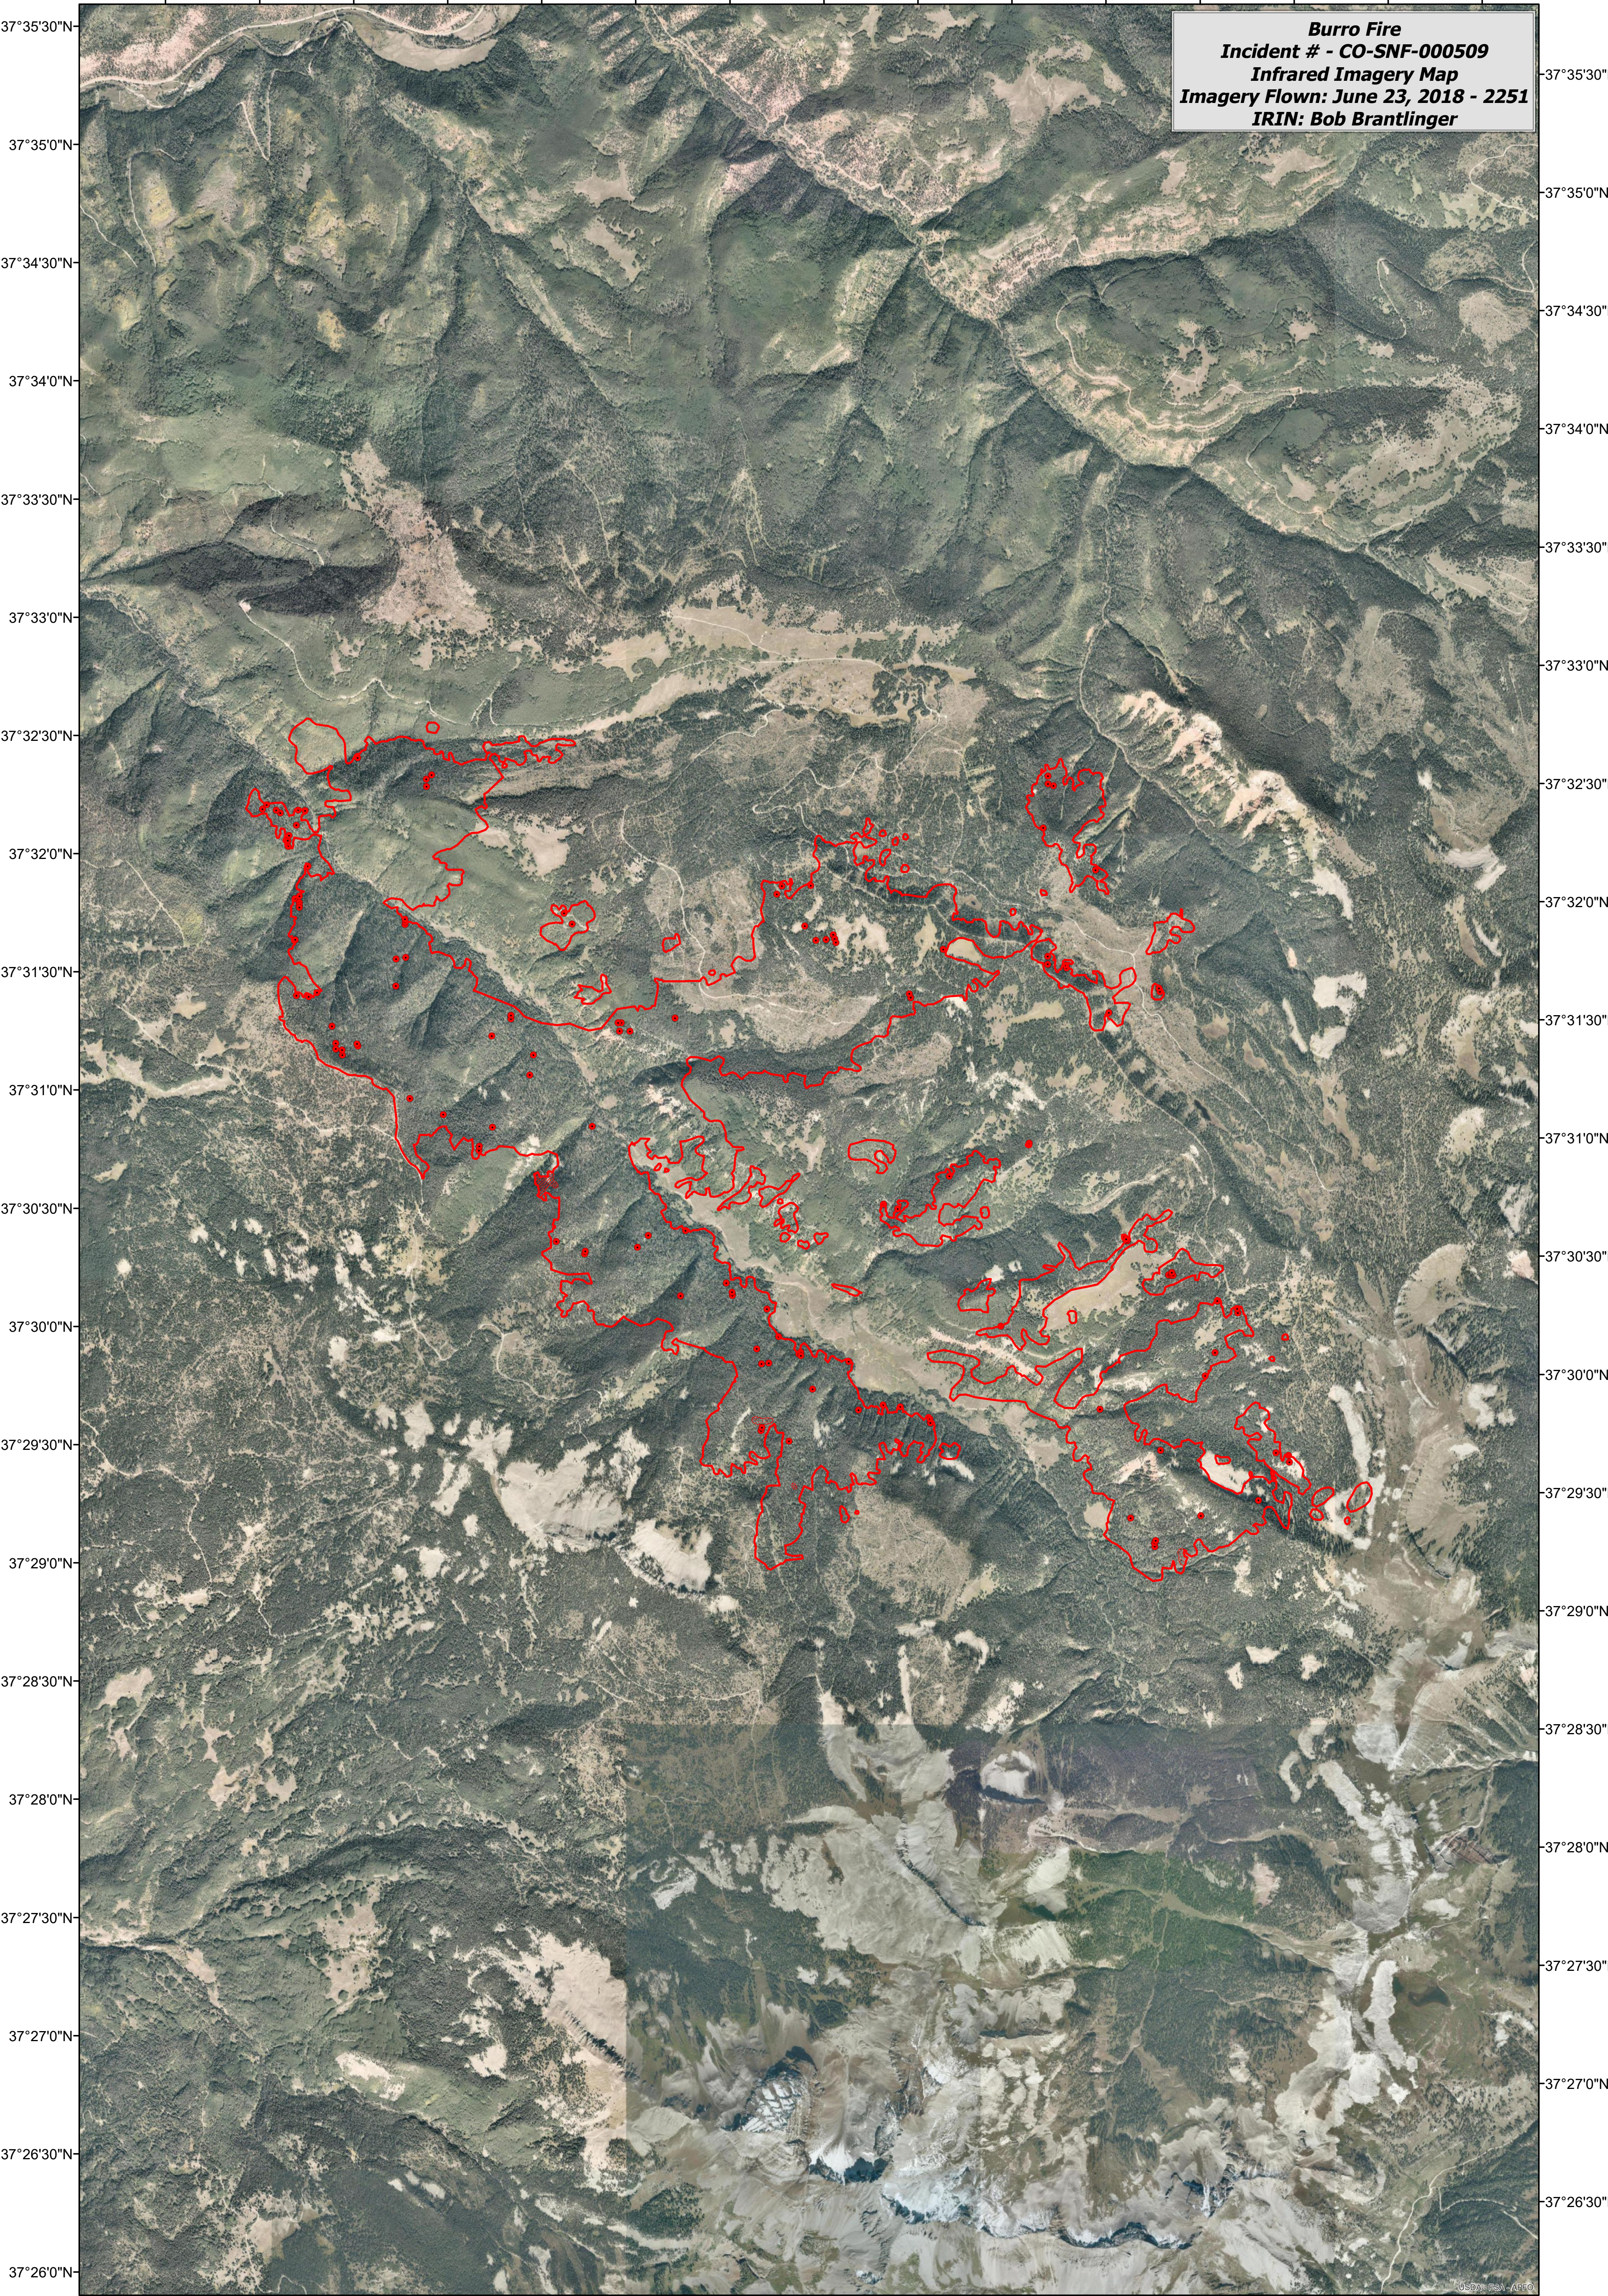

108°9'0"W 108°8'30"W 108°8'0"W 108°7'30"W 108°7'0"W 108°6'30"W 108°6'0"W 108°5'30"W 108°5'0"W 108°4'30"W 108°4'0"W 108°3'30"W 108°3'0"W 108°2'30"W 108°2'0"W

Burro Fire
Incident # - CO-SNF-000509
Infrared Imagery Map
Imagery Flown: June 23, 2018 - 2251
IRIN: Bob Brantlinger

108°9'0"W 108°8'30"W 108°8'0"W 108°7'30"W 108°7'0"W 108°6'30"W 108°6'0"W 108°5'30"W 108°5'0"W 108°4'30"W 108°4'0"W 108°3'30"W 108°3'0"W 108°2'30"W 108°2'0"W 108°1'30"W

Legend

	Heat Perimeter		Isolated Heat Source
	Intense Heat		Scattered Heat Source

0 0.25 0.5 1 1.5 2 Miles