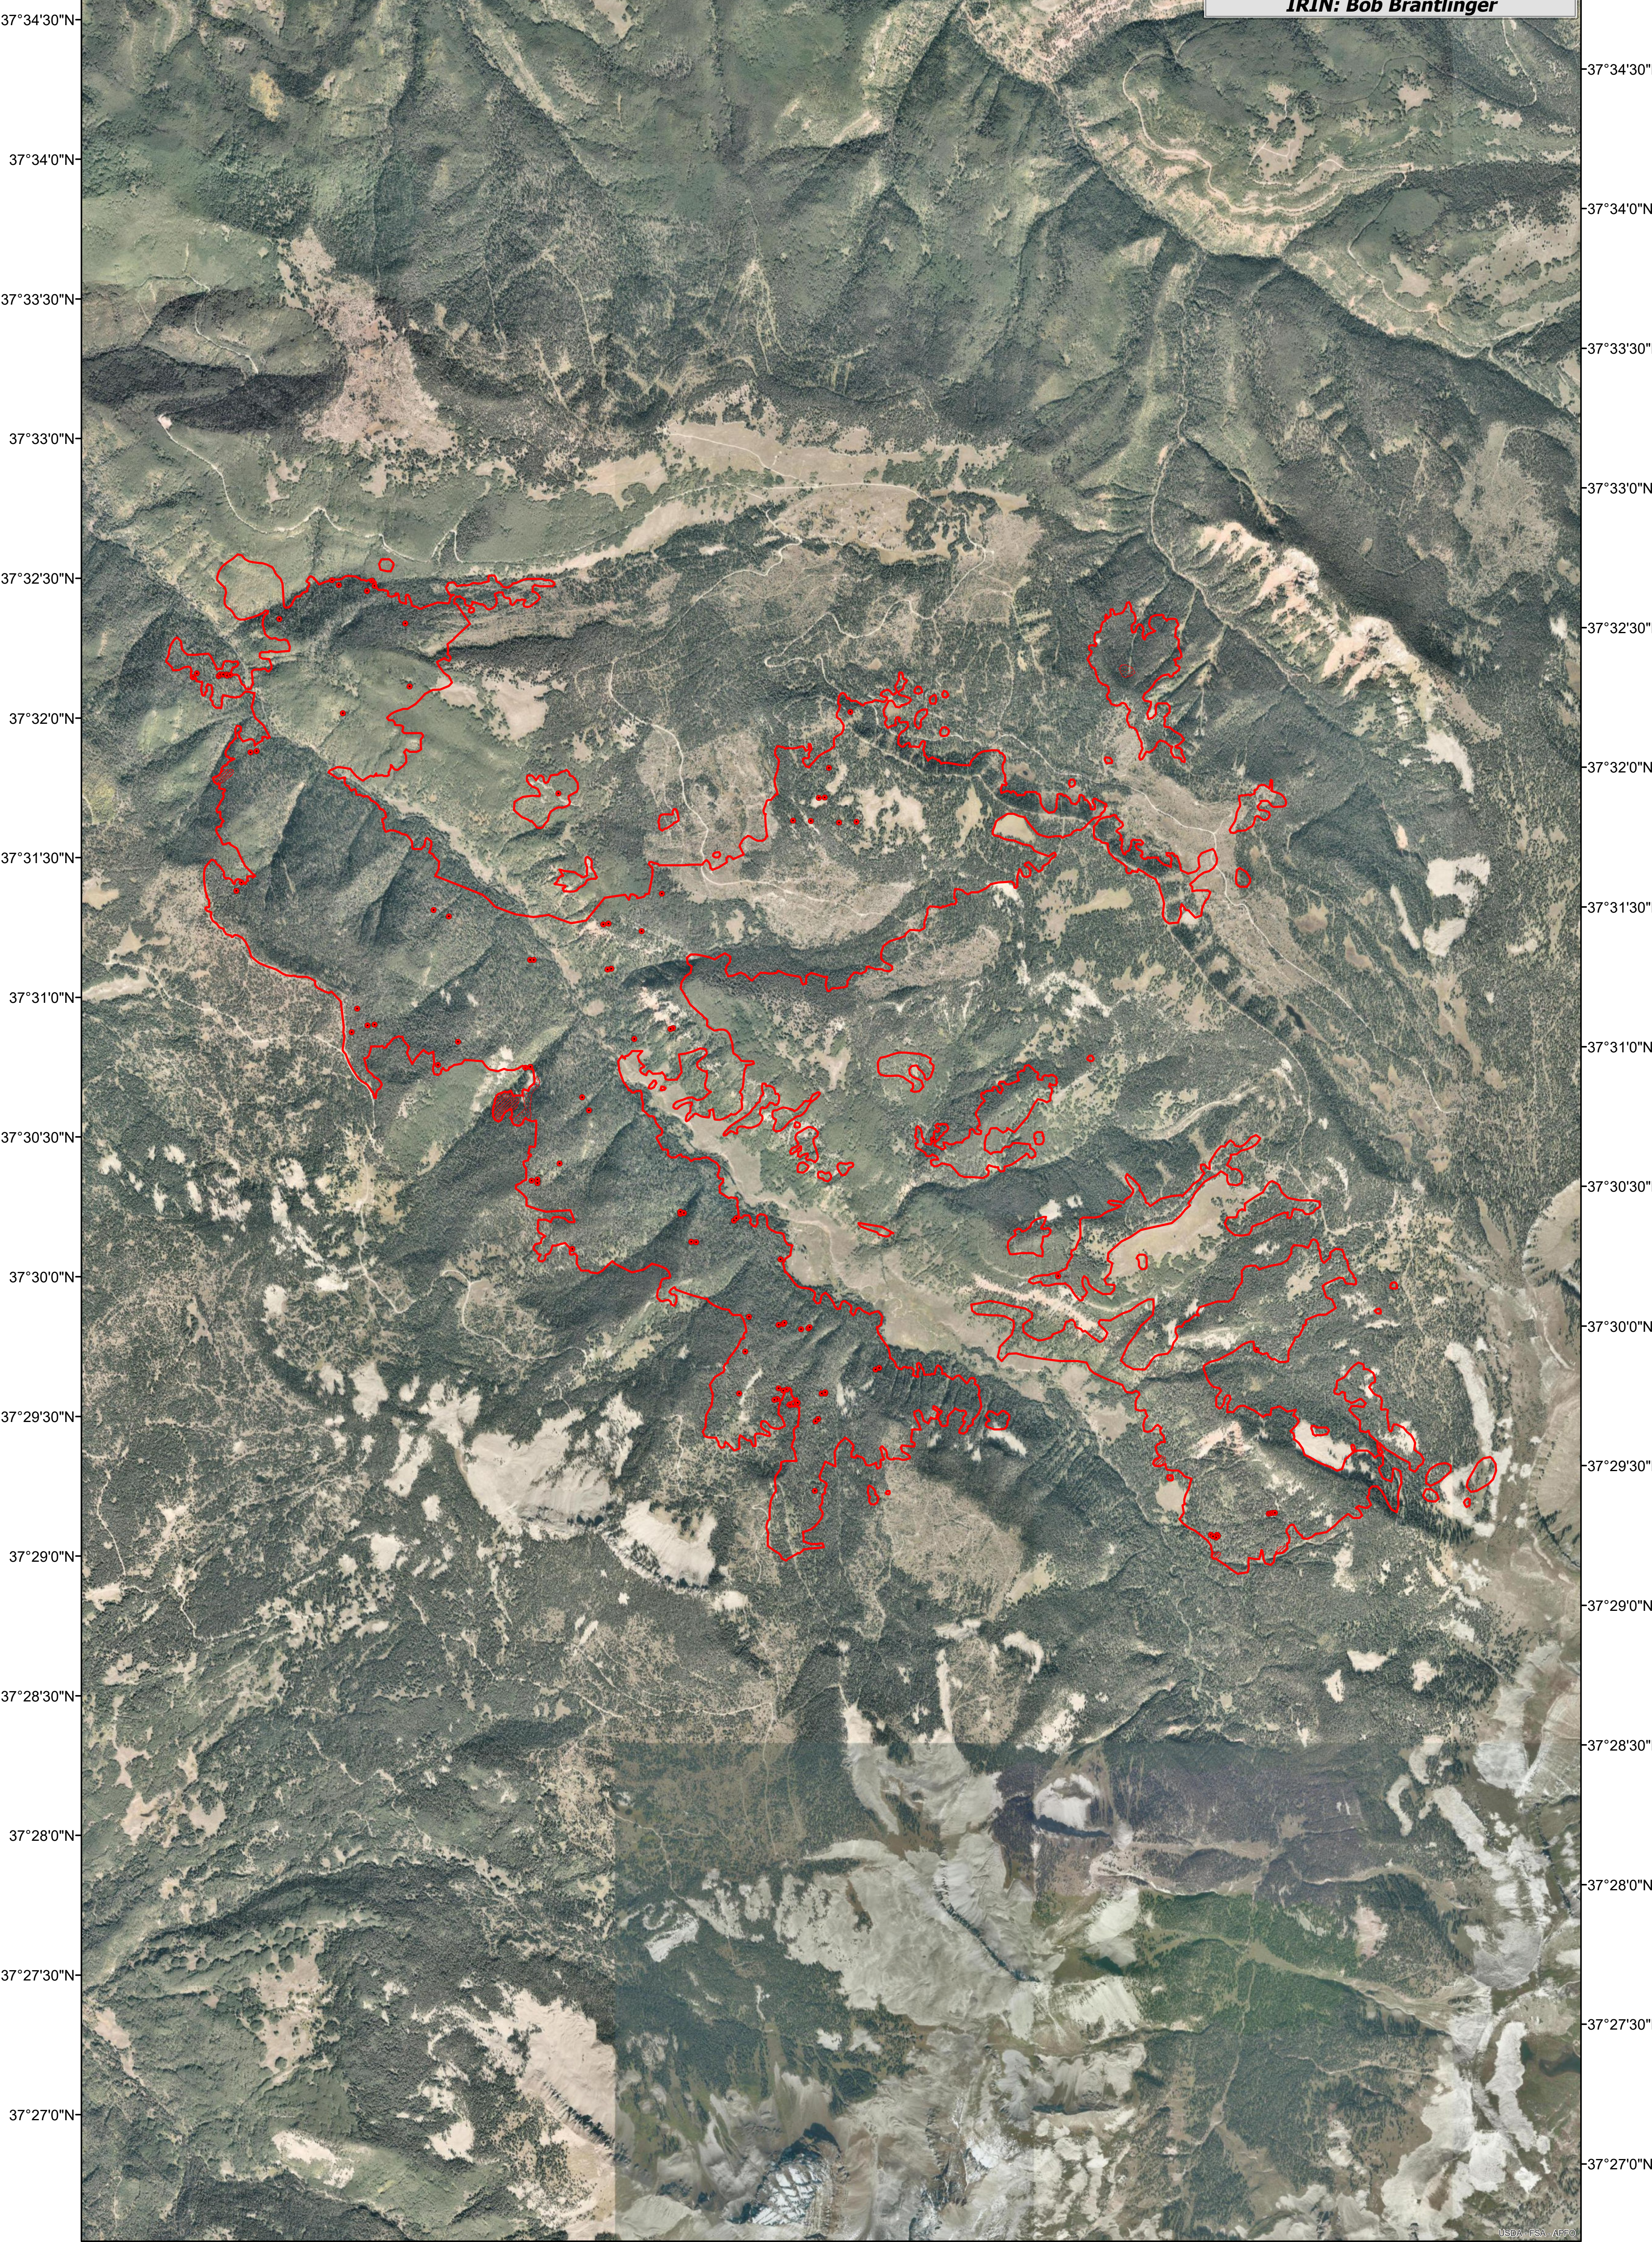

108°8'30"W 108°8'0"W 108°7'30"W 108°7'0"W 108°6'30"W 108°6'0"W 108°5'30"W 108°5'0"W 108°4'30"W 108°4'0"W 108°3'30"W 108°3'0"W 108°2'30"W

Burro Fire
Incident # - CO-SNF-000509
Infrared Imagery Map
Imagery Flown: June 24, 2018 - 2048
IRIN: Bob Brantlinger

108°8'30"W 108°8'0"W 108°7'30"W 108°7'0"W 108°6'30"W 108°6'0"W 108°5'30"W 108°5'0"W 108°4'30"W 108°4'0"W 108°3'30"W 108°3'0"W 108°2'30"W 108°2'0"W

Legend

	Heat Perimeter		Isolated Heat Source
	Intense Heat		Scattered Heat Source

0 0.25 0.5 1 1.5 2 Miles