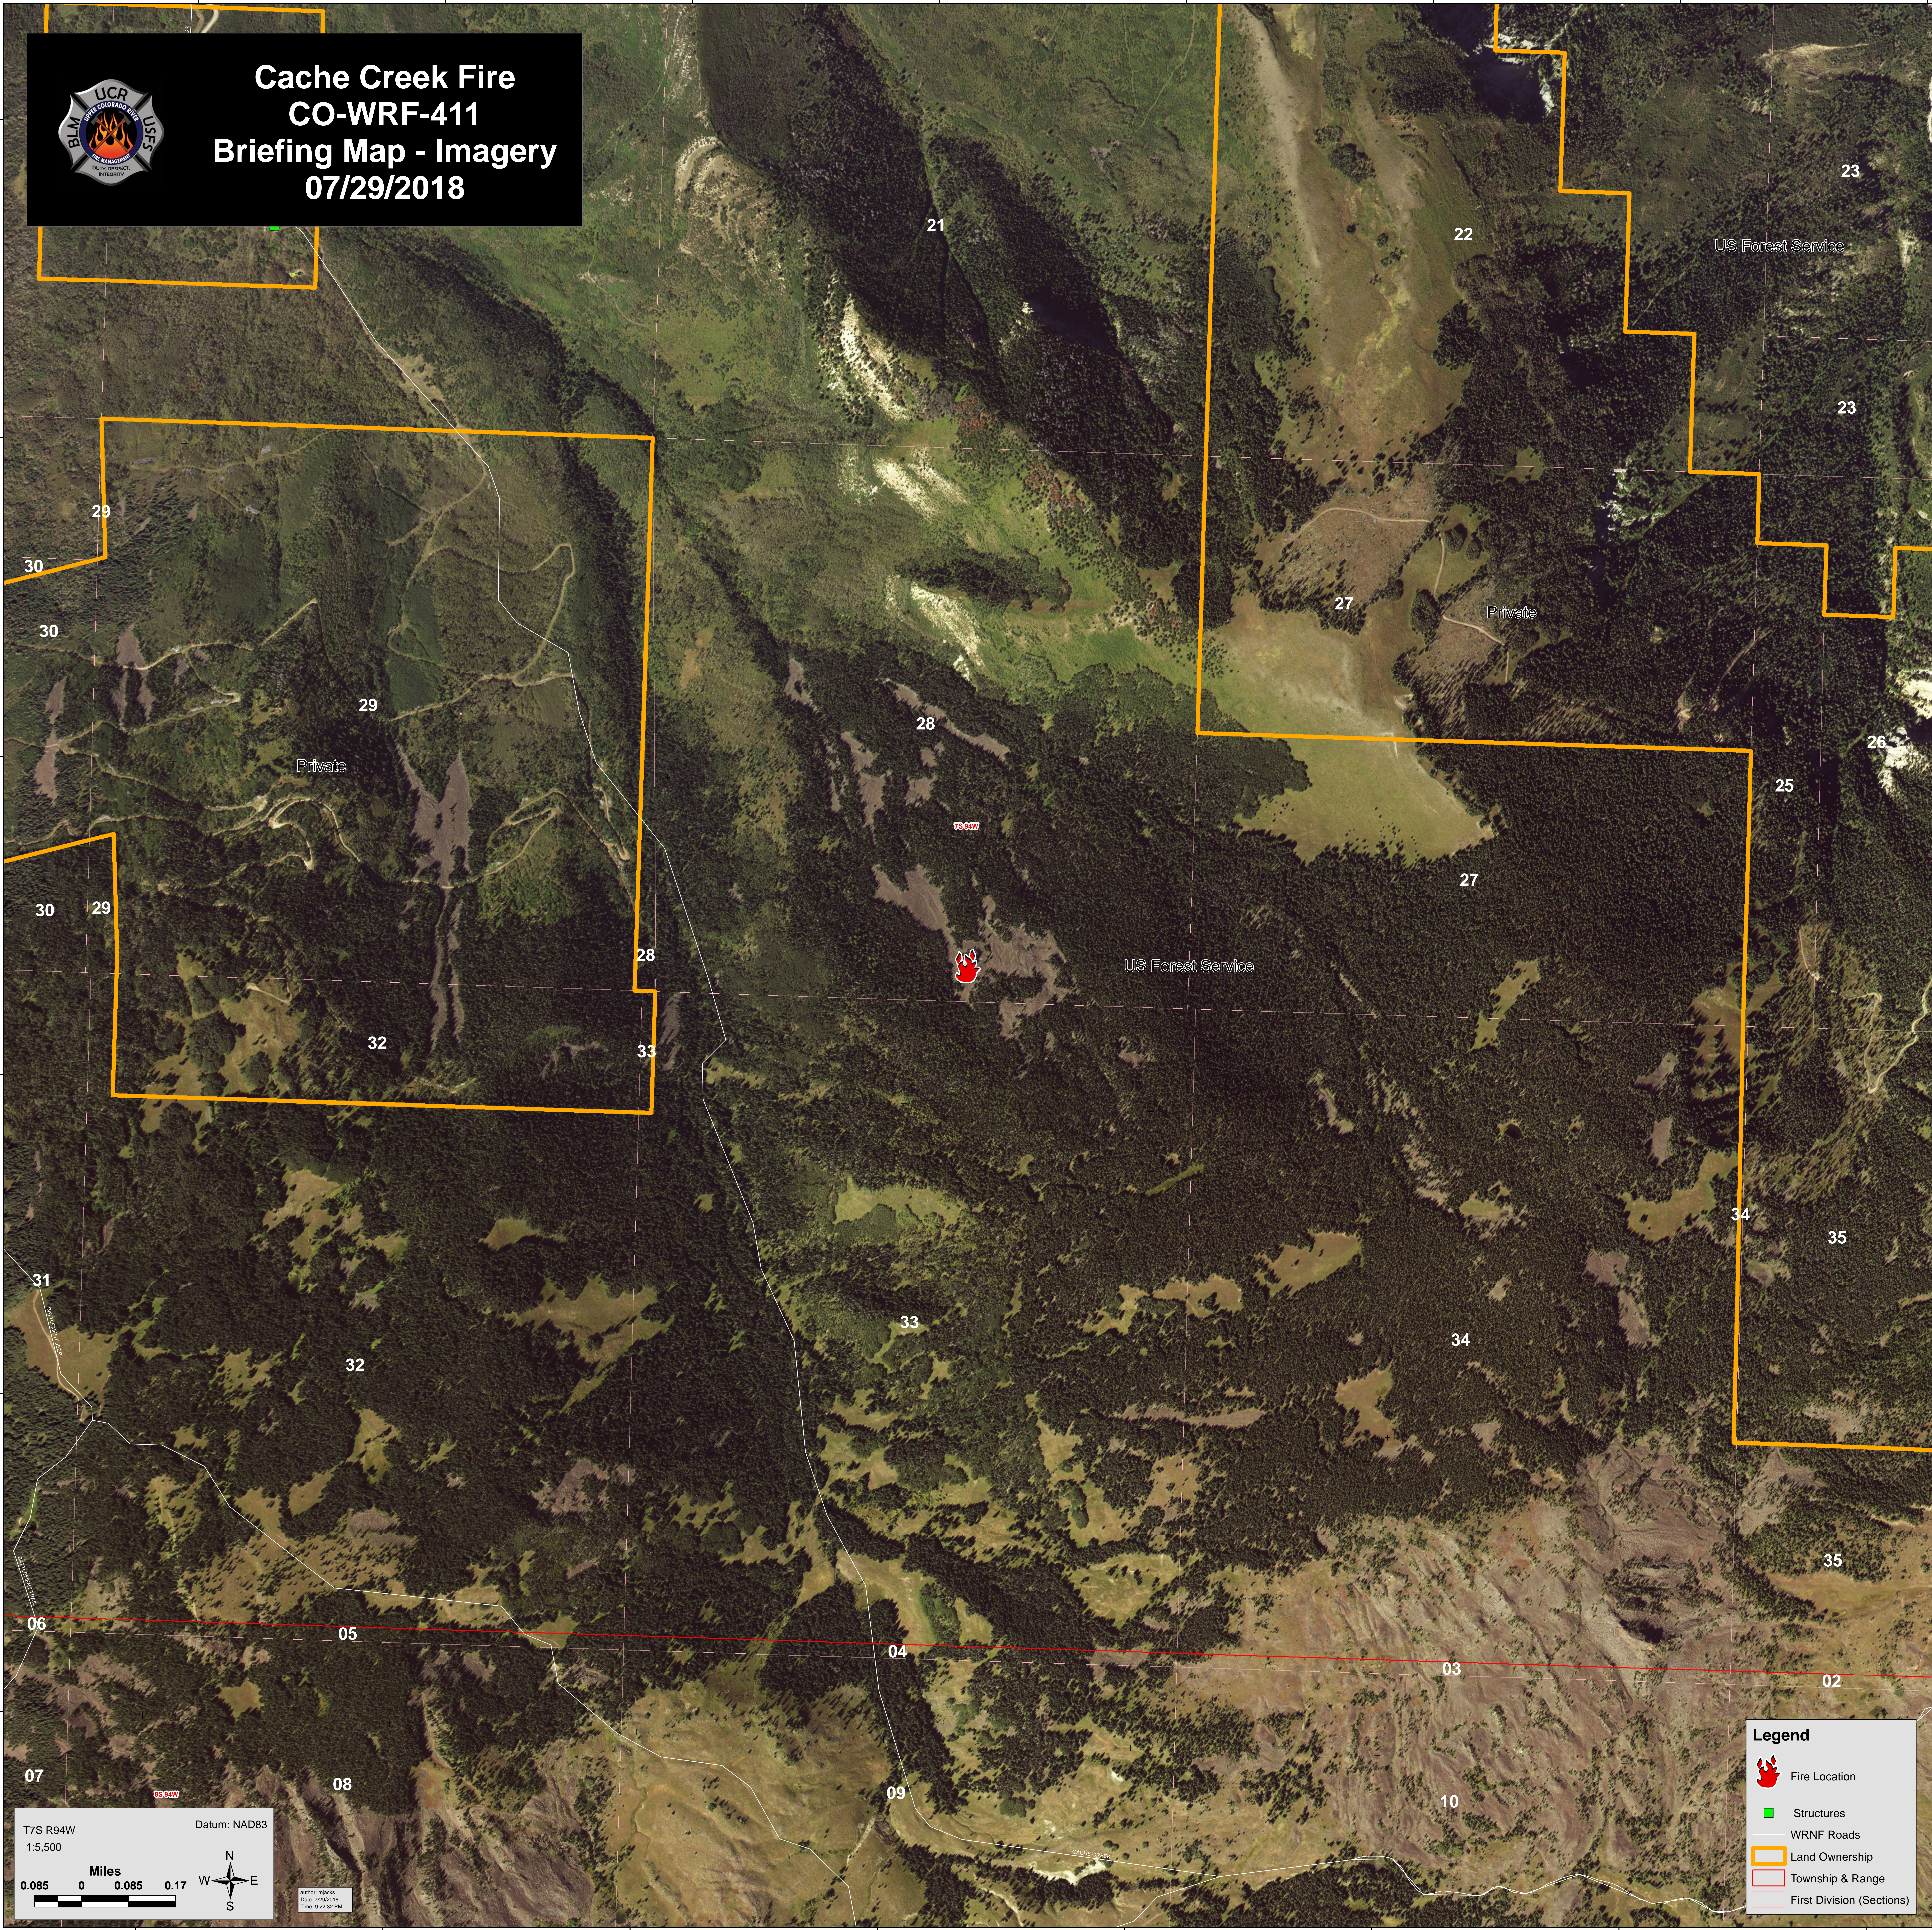

Cache Creek Fire CO-WRF-411 Briefing Map - Imagery 07/29/2018

Legend

- Fire Location
- Structures
- WRNF Roads
- Land Ownership
- Township & Range
- First Division (Sections)

T7S R94W Datum: NAD83
1:5,500

Miles
0 0.085 0.17

author: mgj/ks
Date: 7/29/2018
Time: 9:22:32 PM