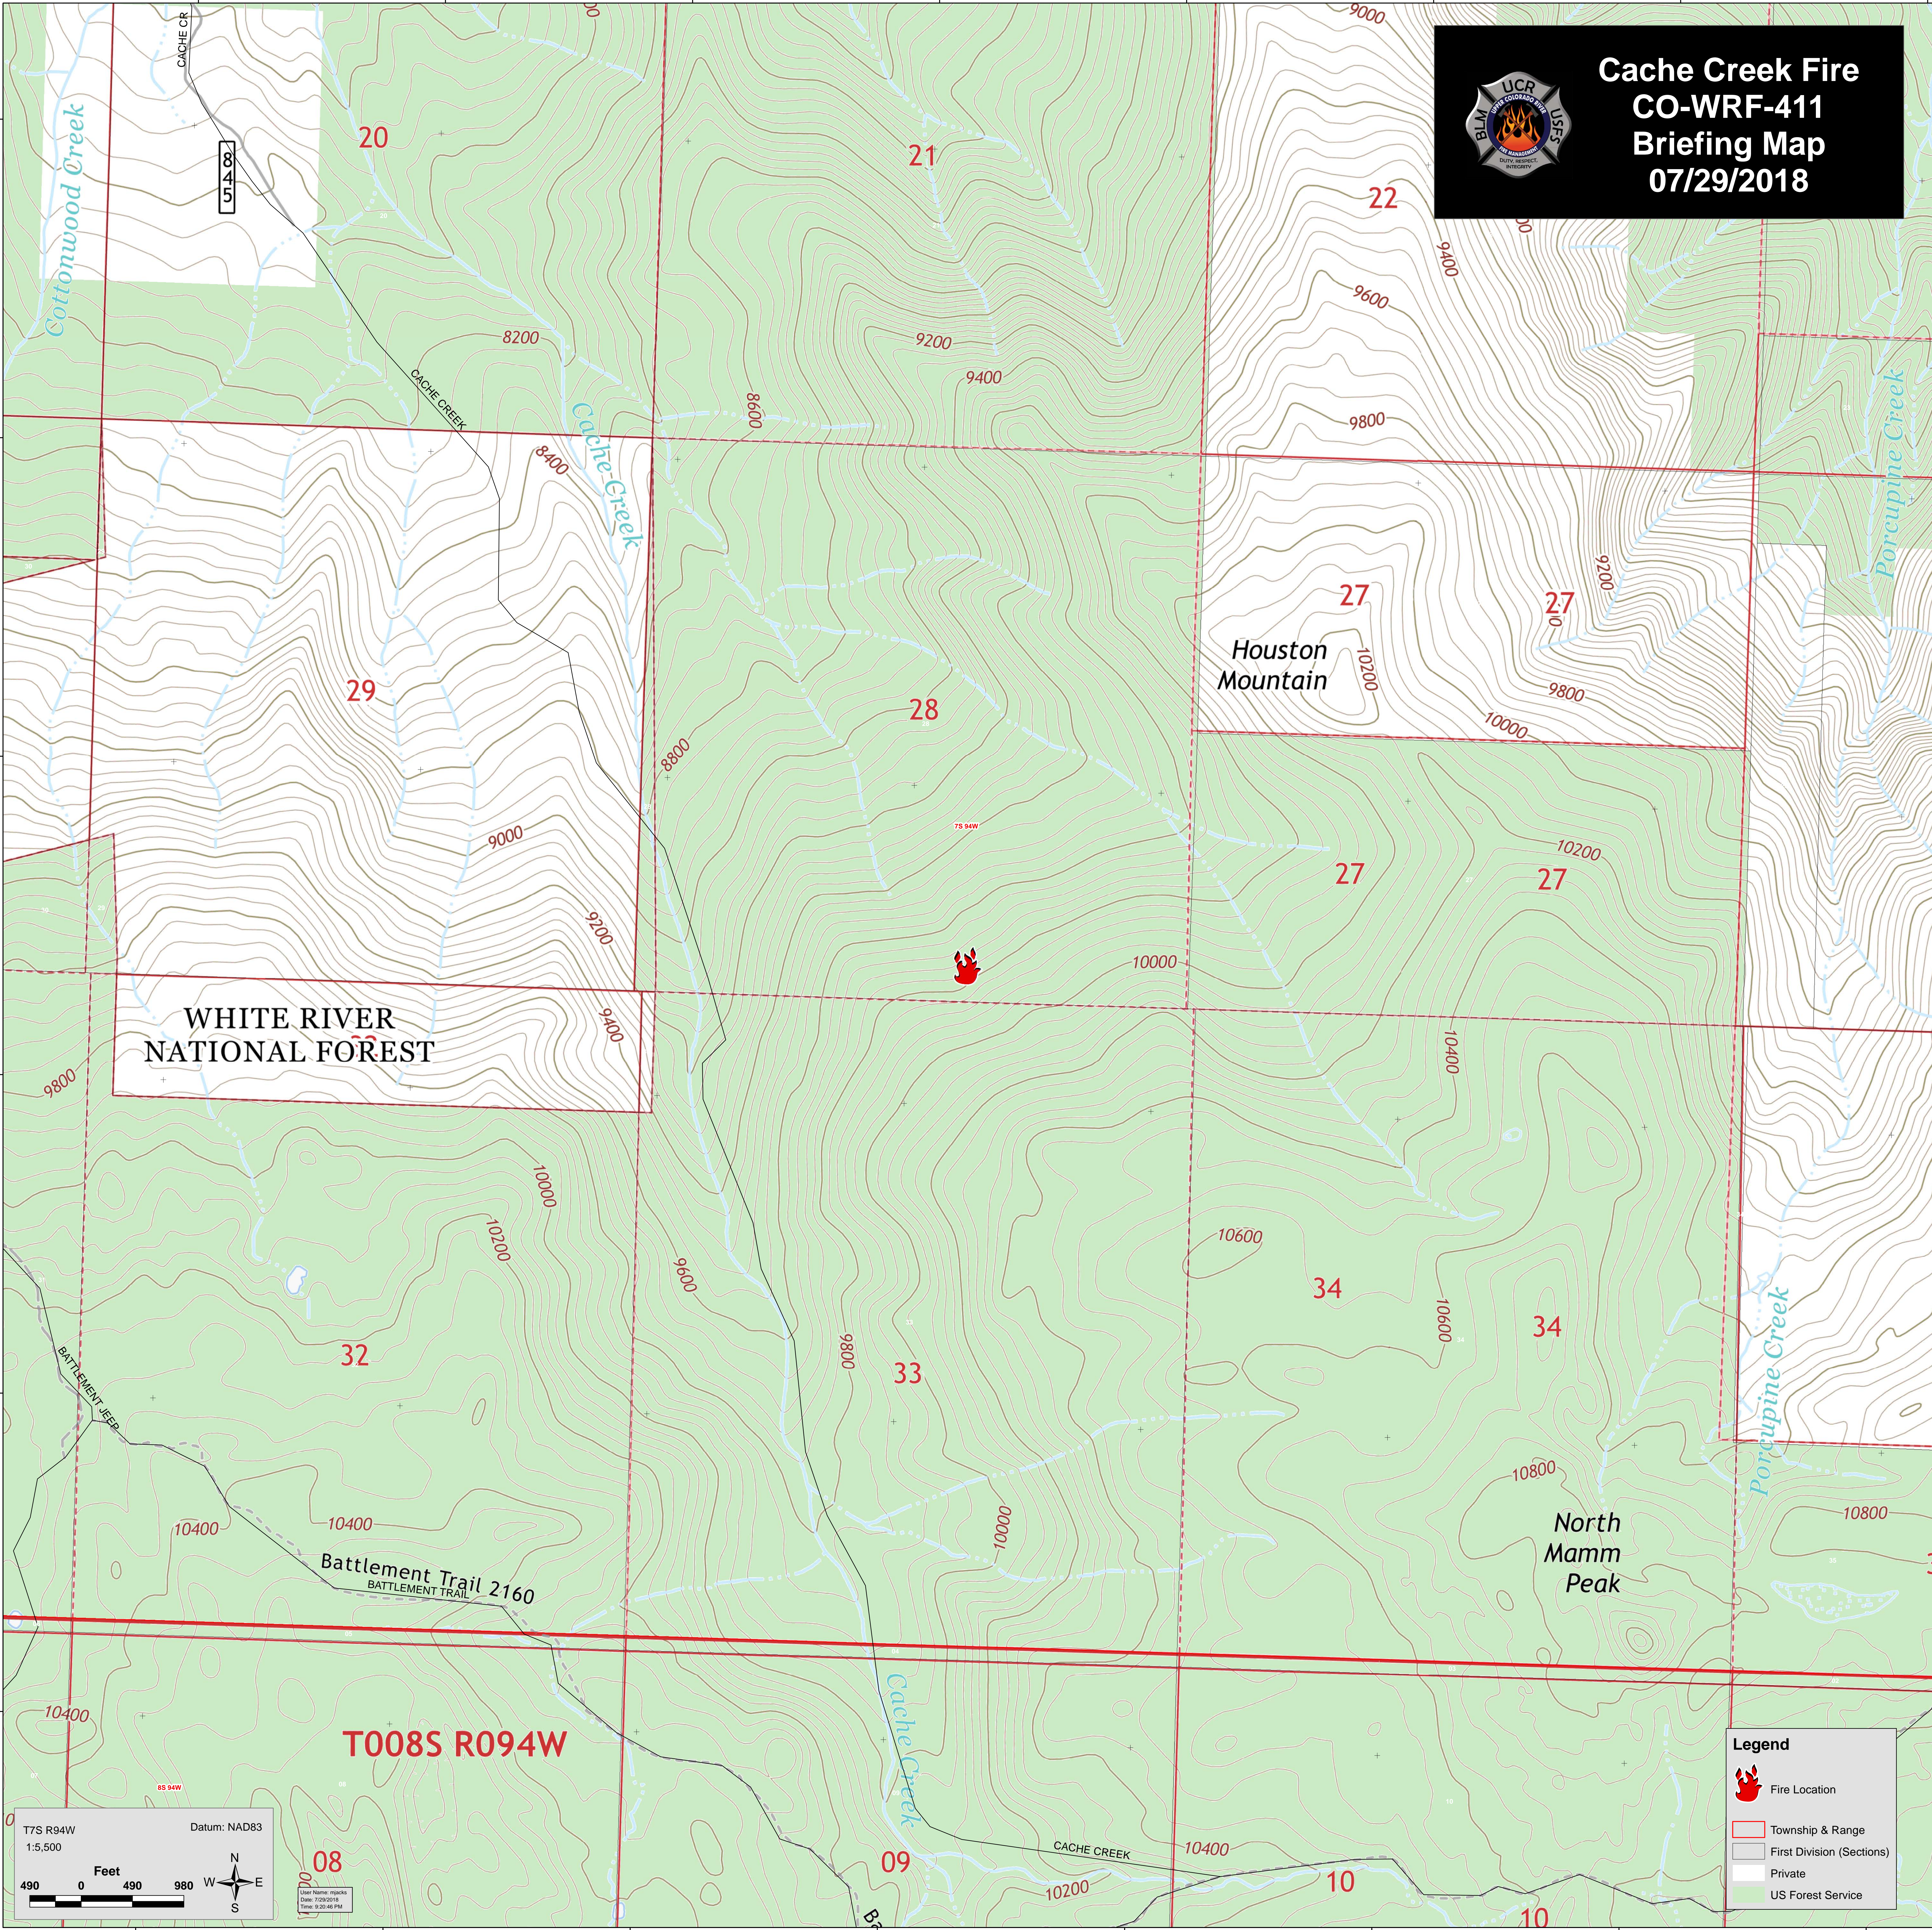

Cache Creek Fire
CO-WRF-411
Briefing Map
07/29/2018

WHITE RIVER NATIONAL FOREST

Houston Mountain

North Mamm Peak

T008S R094W

Legend

- Fire Location
- Township & Range
- First Division (Sections)
- Private
- US Forest Service

T7S R94W
 1:5,500
 Datum: NAD83

Feet
 0 490 980

North Arrow

User Name: rjacks
 Date: 7/29/2018
 Time: 9:20:46 PM