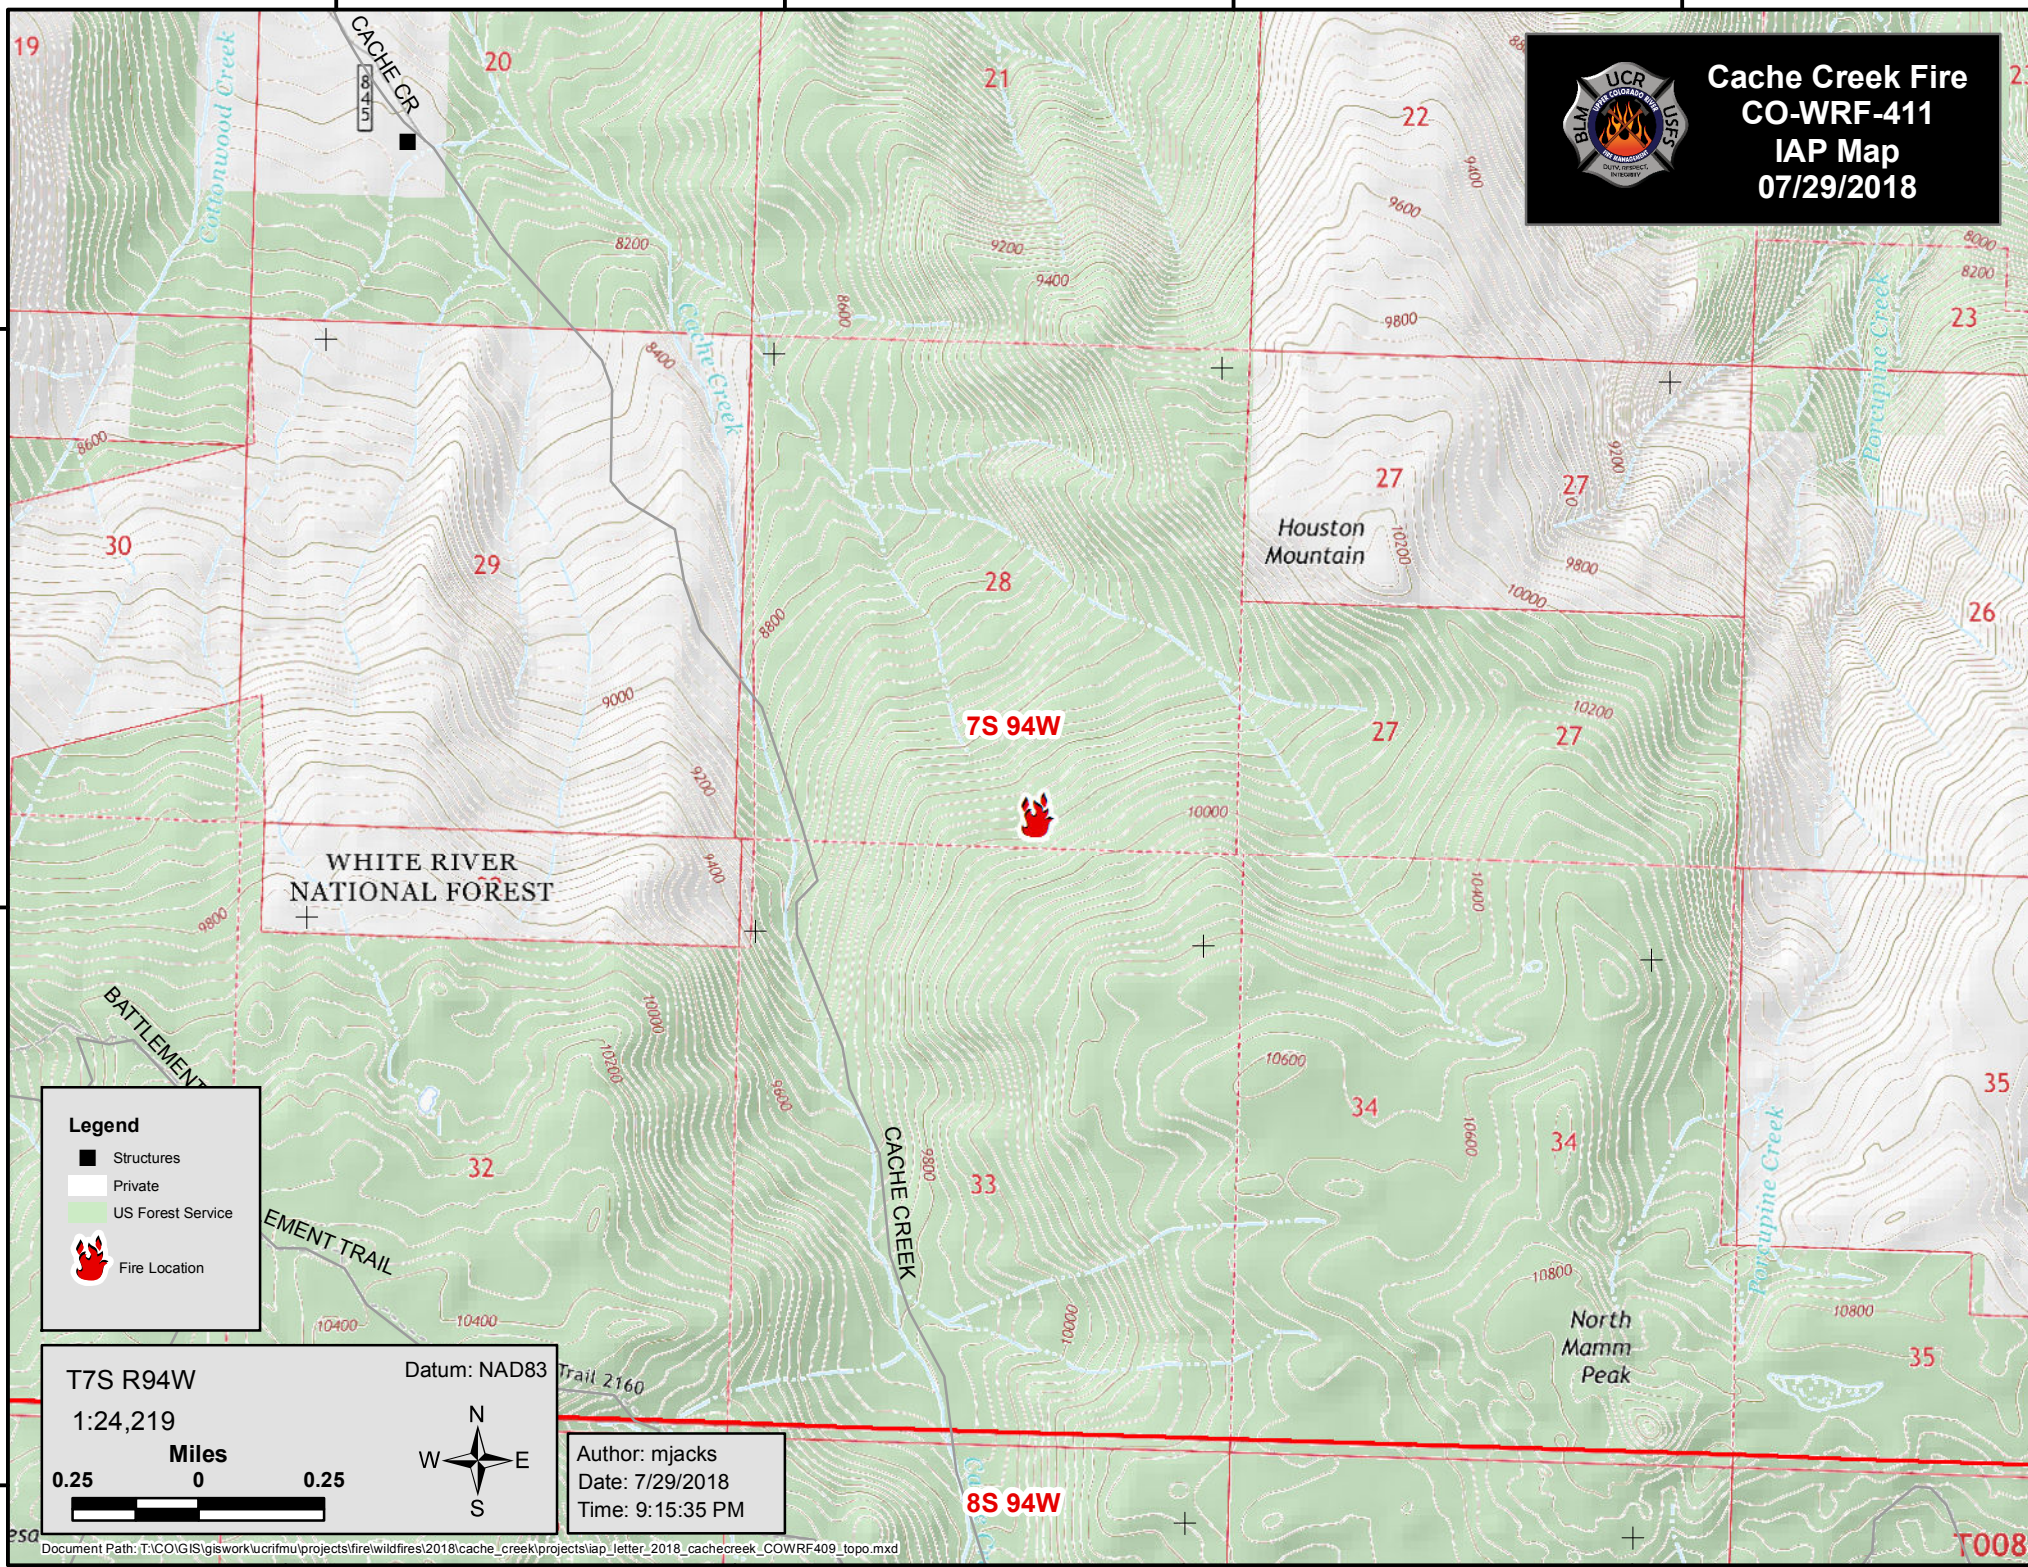

**Cache Creek Fire**  
**CO-WRF-411**  
**IAP Map**  
**07/29/2018**

**Legend**

-  Structures
-  Private
-  US Forest Service
-  Fire Location

T7S R94W  
 1:24,219

Datum: NAD83

0.25 Miles 0 0.25

Author: mjacks  
 Date: 7/29/2018  
 Time: 9:15:35 PM