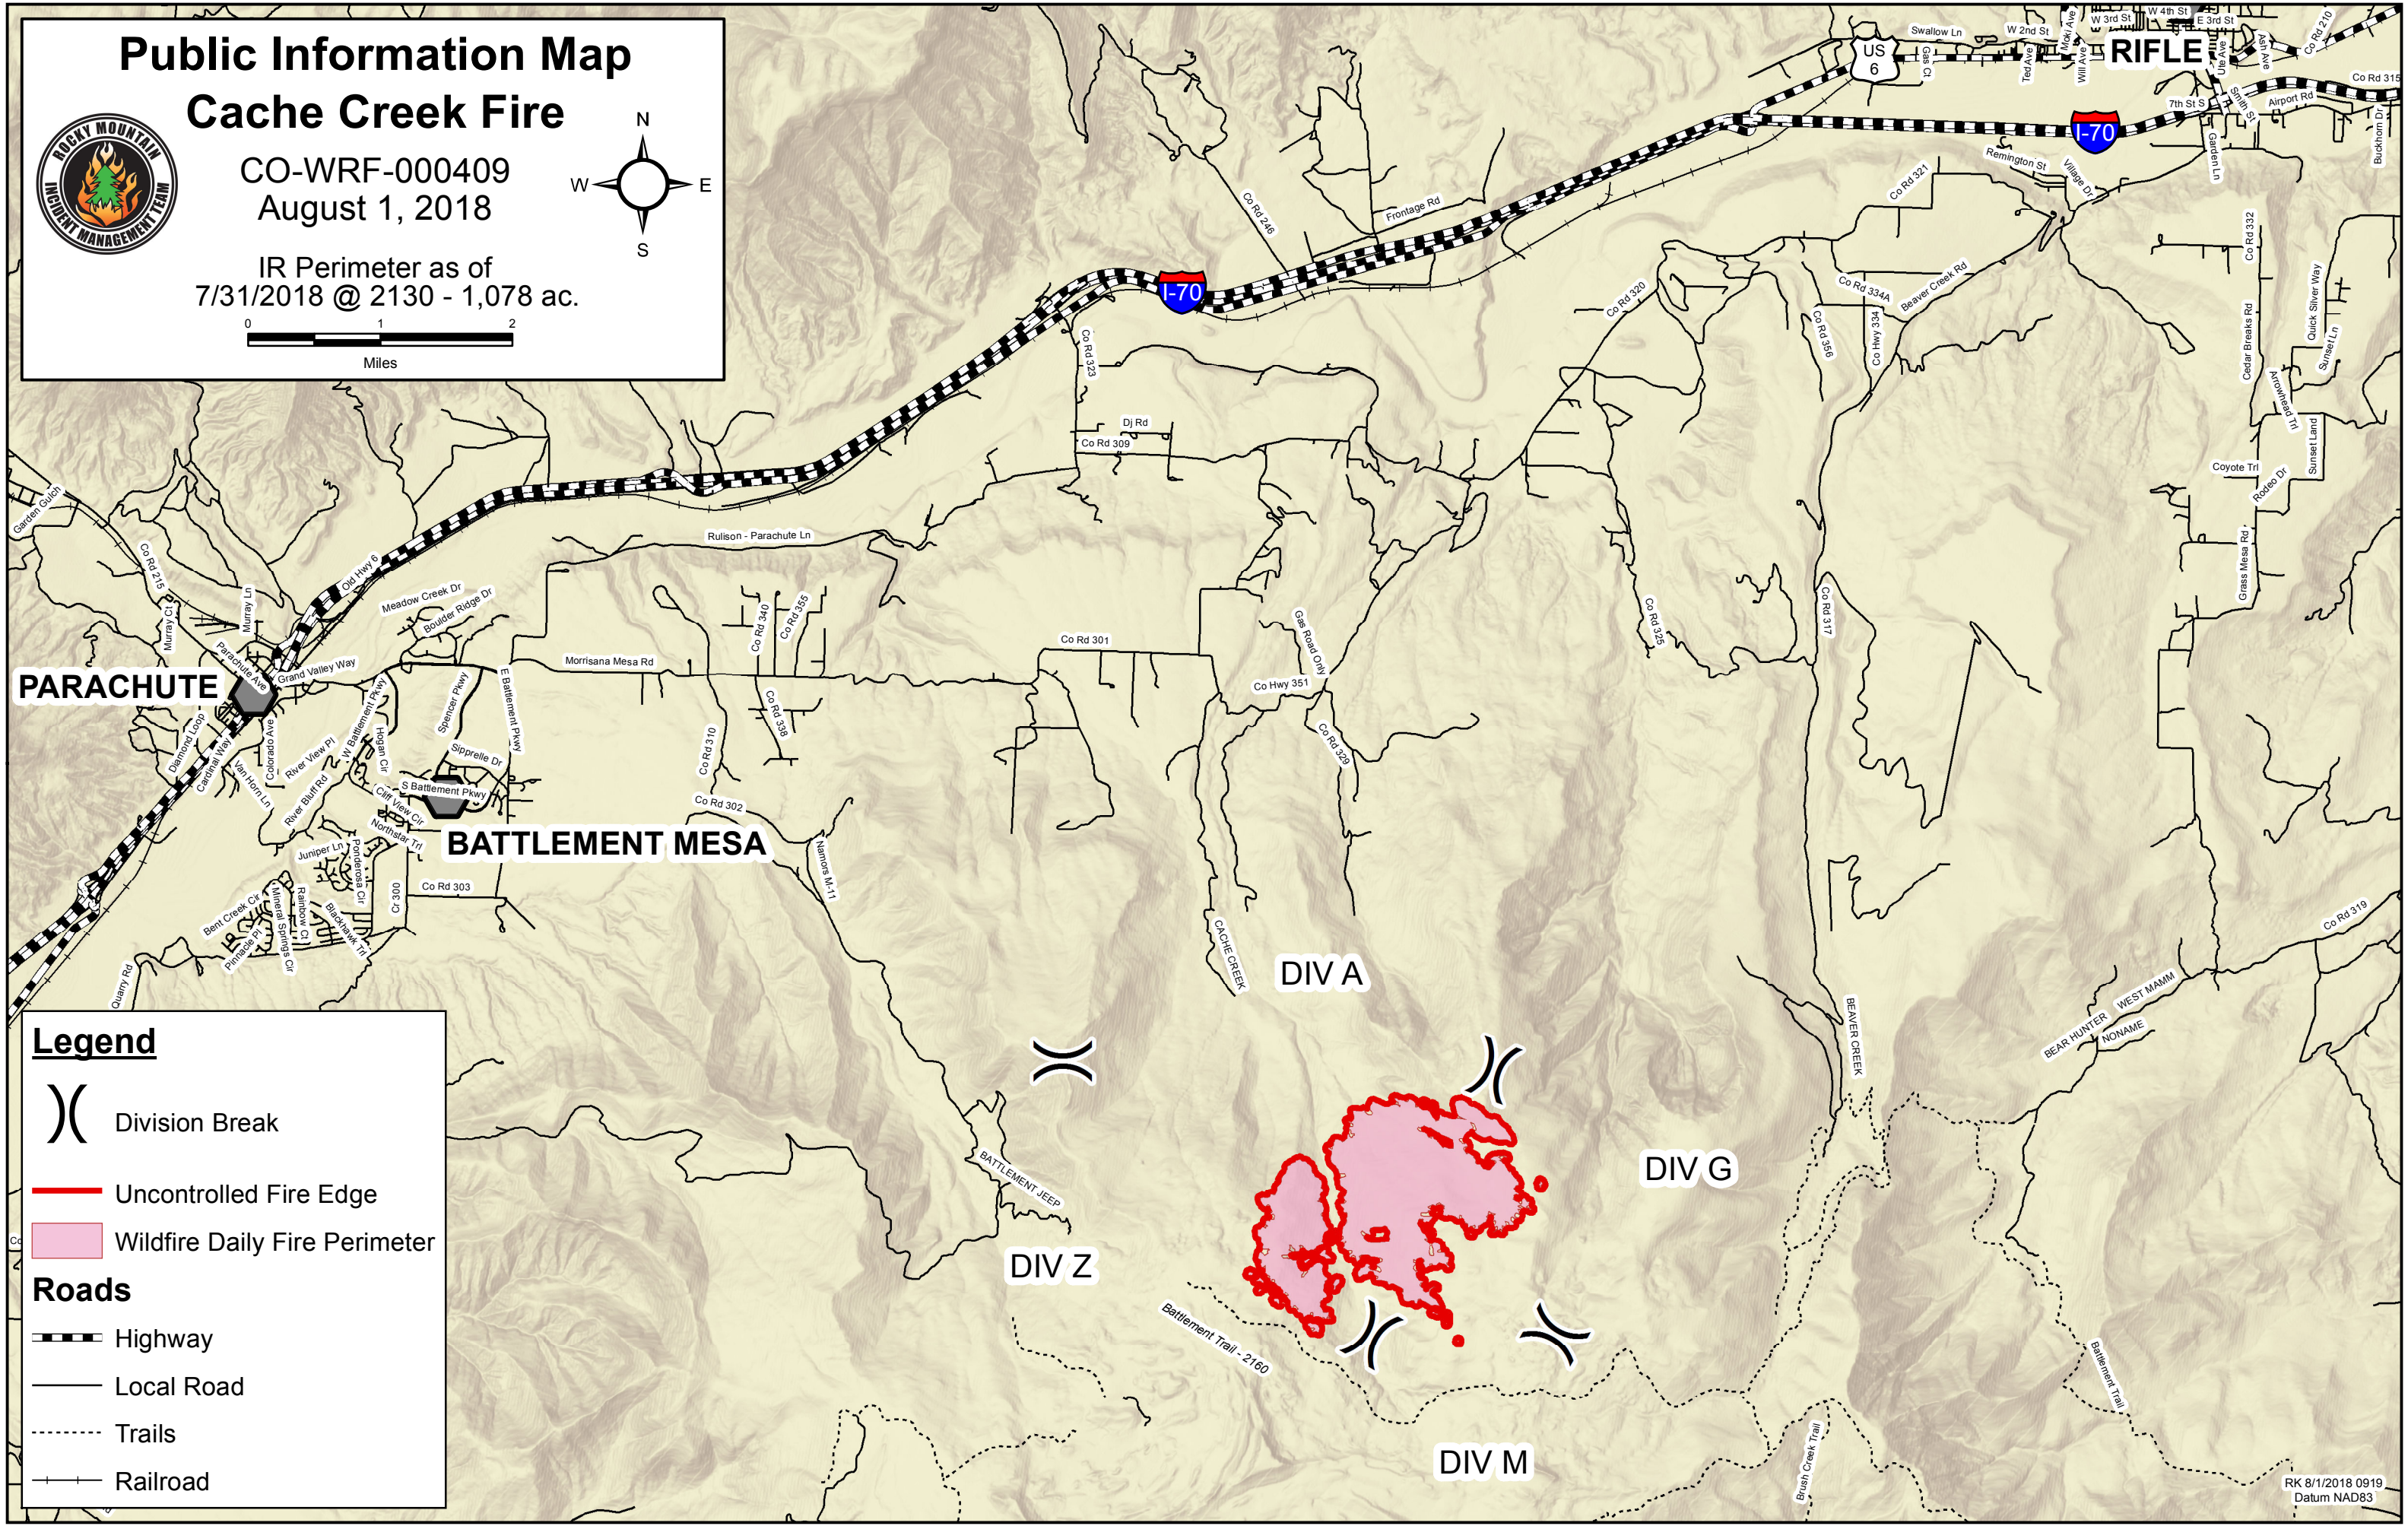

Public Information Map

Cache Creek Fire

CO-WRF-000409

August 1, 2018

IR Perimeter as of
7/31/2018 @ 2130 - 1,078 ac.

Legend

Division Break

Uncontrolled Fire Edge

Wildfire Daily Fire Perimeter

Roads

Highway

Local Road

Trails

Railroad