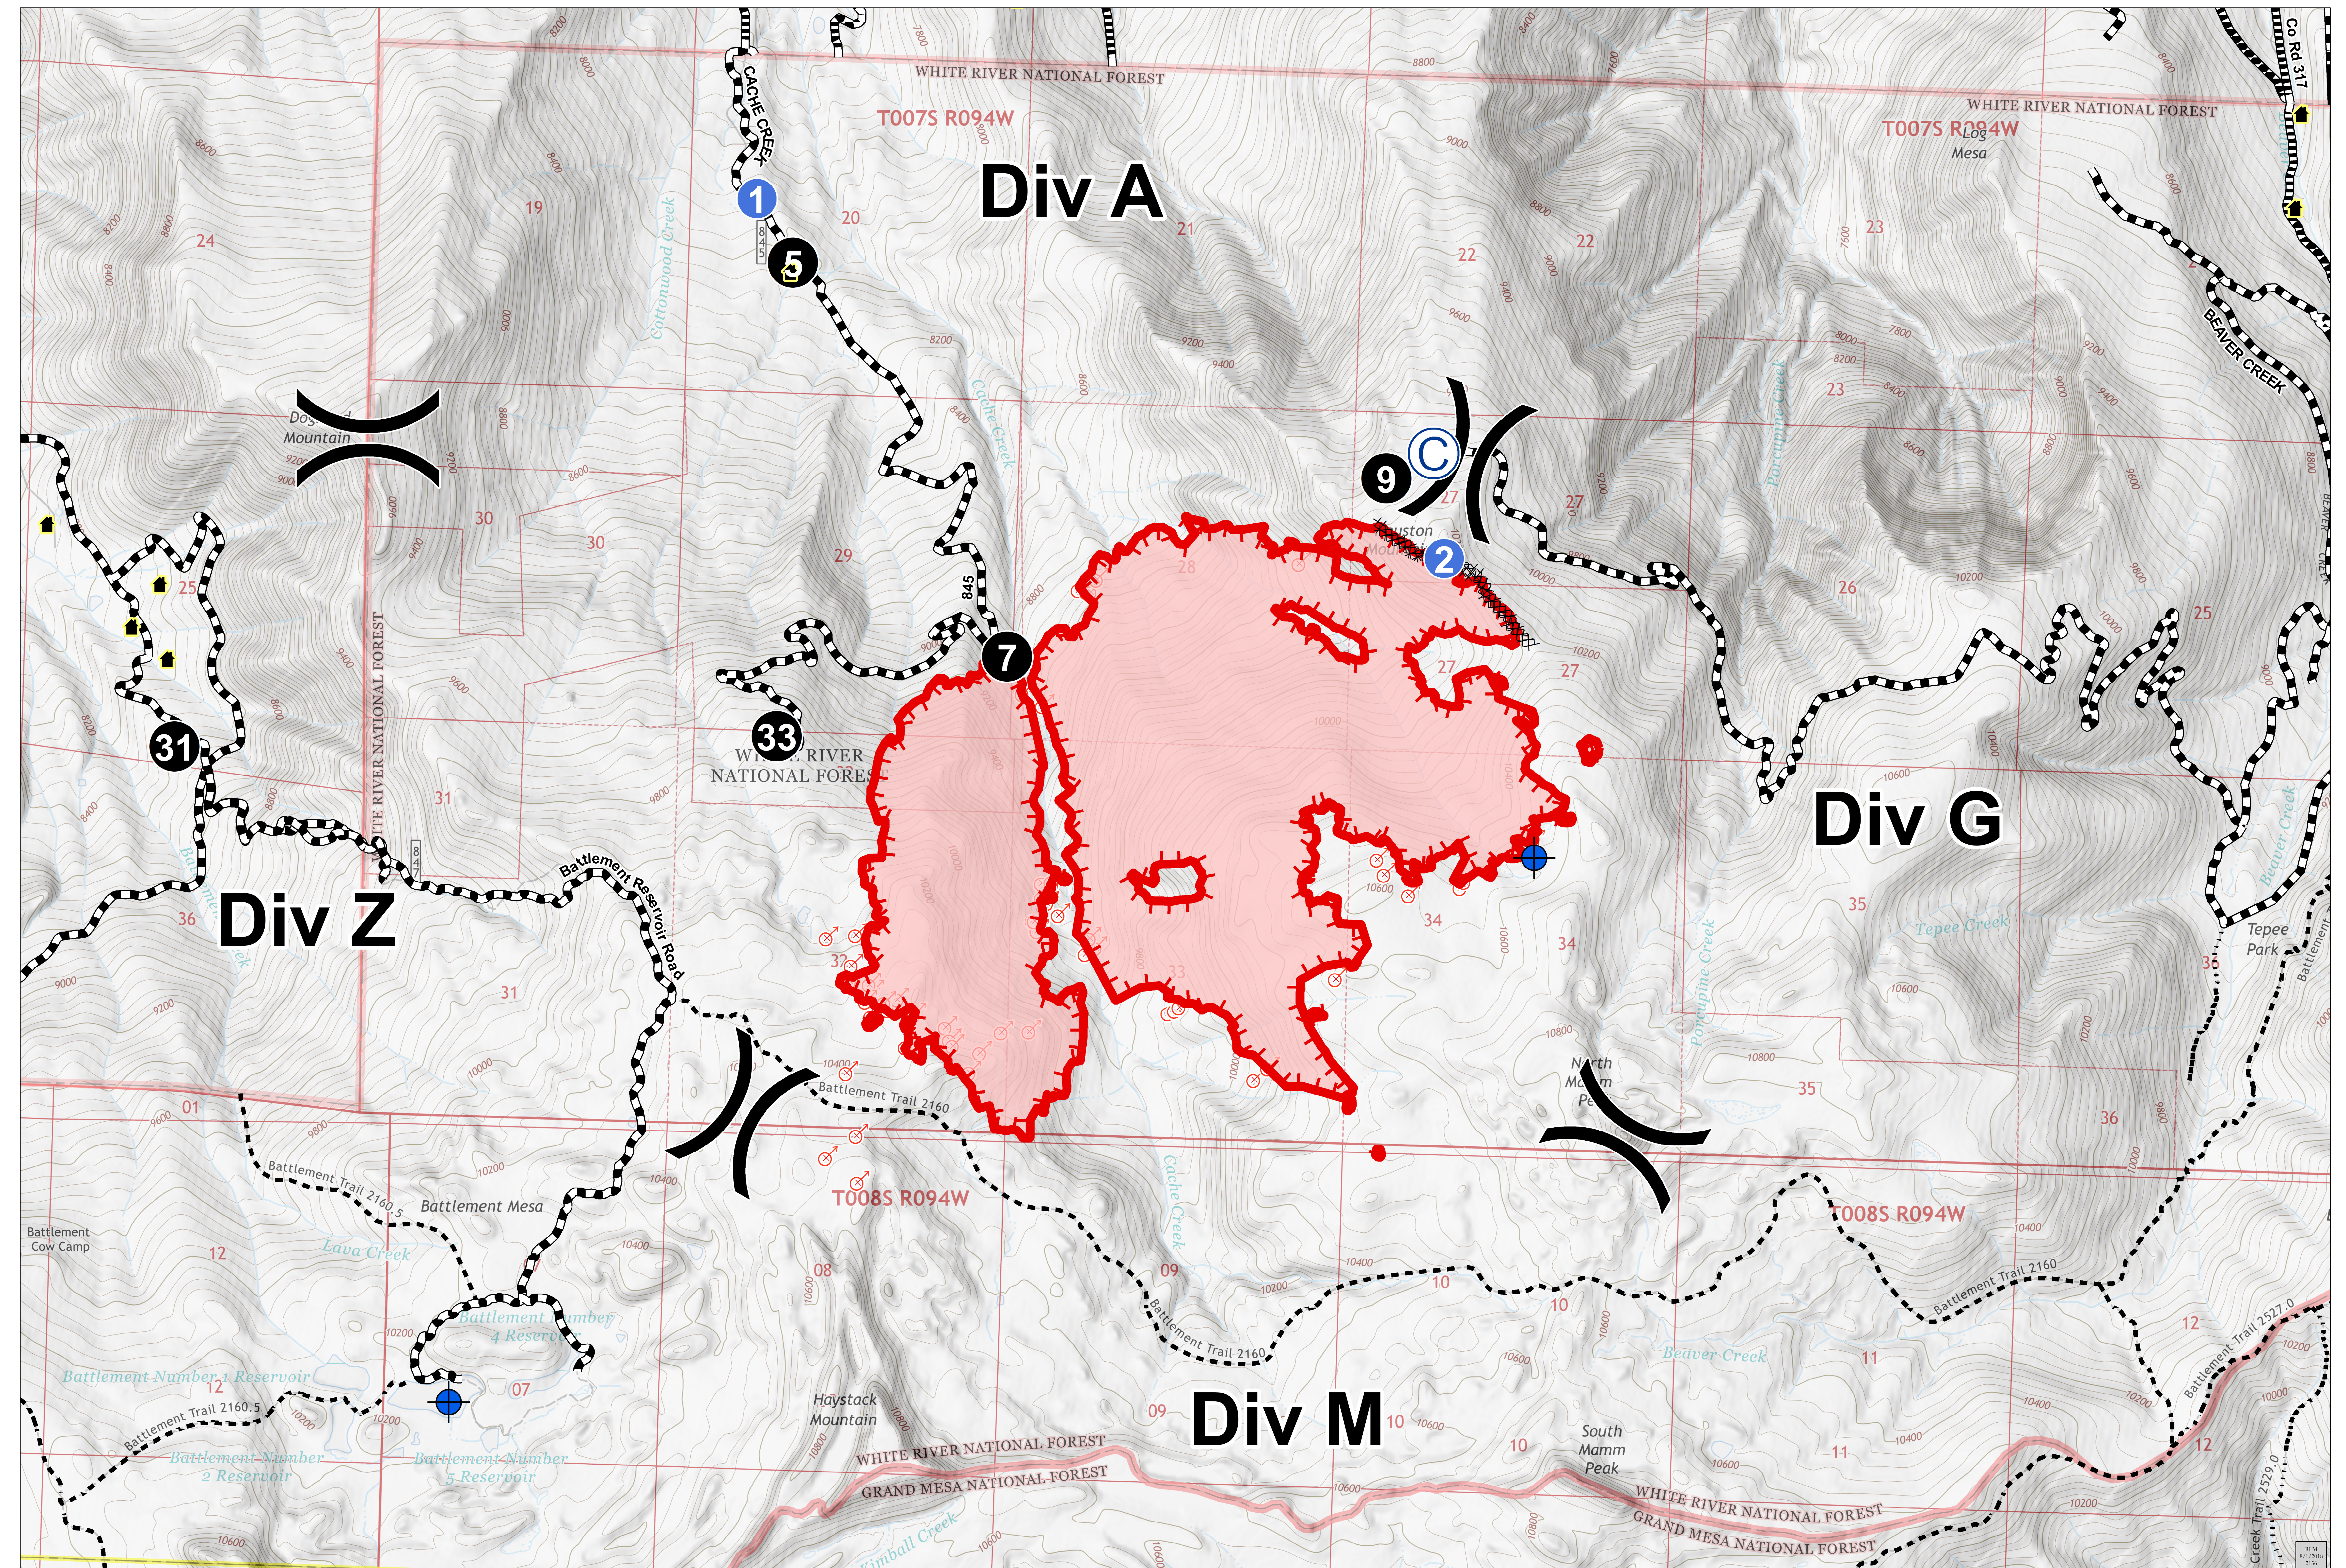

Legend

- Structures
- Helispot
- Drop Point
- Dip Site
- Spot Fire
- Division Break
- Uncontrolled Fire Edge
- Completed Dozer Line
- Roads
- Trails

Cache Creek Fire Briefing Map

Branch I
CO-WRF-000409
August 2, 2018

Scale 1:10,000
NAD83

Div A

Div G

Div M

Div Z

WHITE RIVER NATIONAL FOREST

WHITE RIVER NATIONAL FOREST
GRAND MESA NATIONAL FOREST

WHITE RIVER NATIONAL FOREST

WHITE RIVER NATIONAL FOREST

WHITE RIVER NATIONAL FOREST
GRAND MESA NATIONAL FOREST

T008S R094W

T007S R094W

T007S R094W

T008S R094W