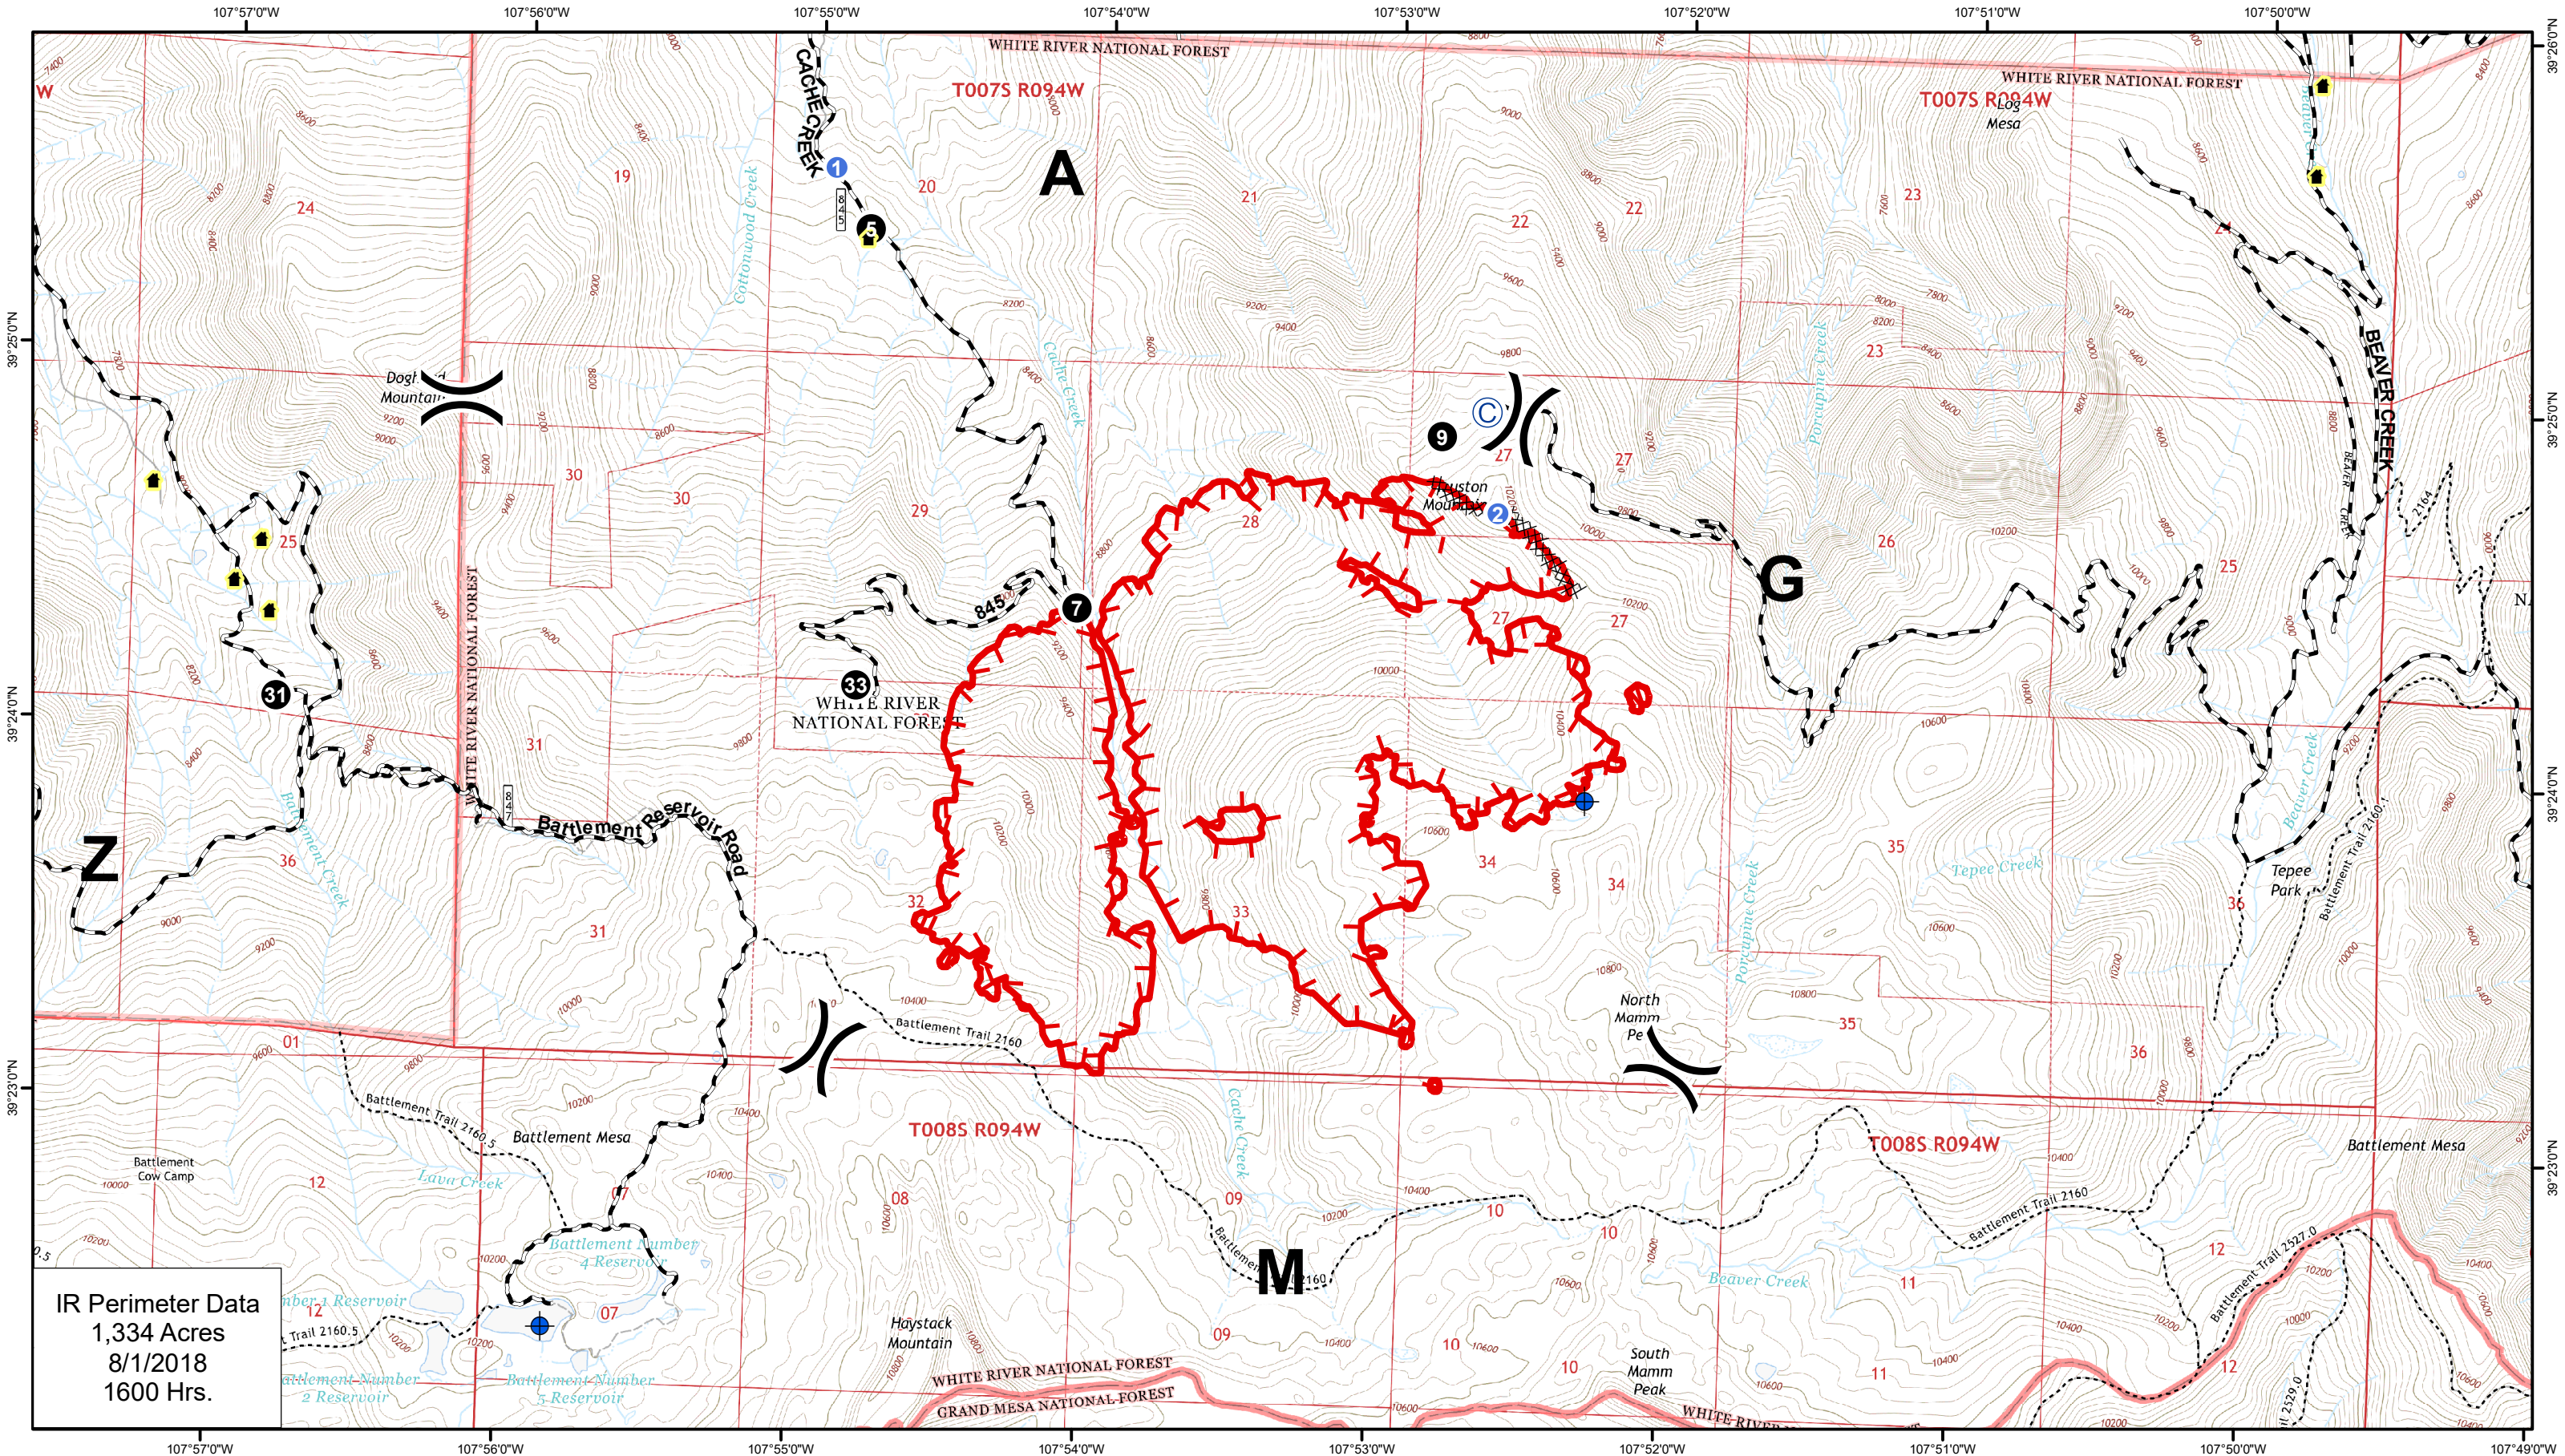

**Cache Creek Fire  
Branch I  
CO-WRF-000409  
IAP Map**

**Legend**

- Structures
- Helispot
- Drop Point
- Dip Site
- Spot Fire
- Division Break
- Uncontrolled Fire Edge
- Completed Dozer Line
- Roads
- Trails

August 2, 2018  
Scale 1:30,000  
NAD83  
RLM

**IR Perimeter Data**  
1,334 Acres  
8/1/2018  
1600 Hrs.