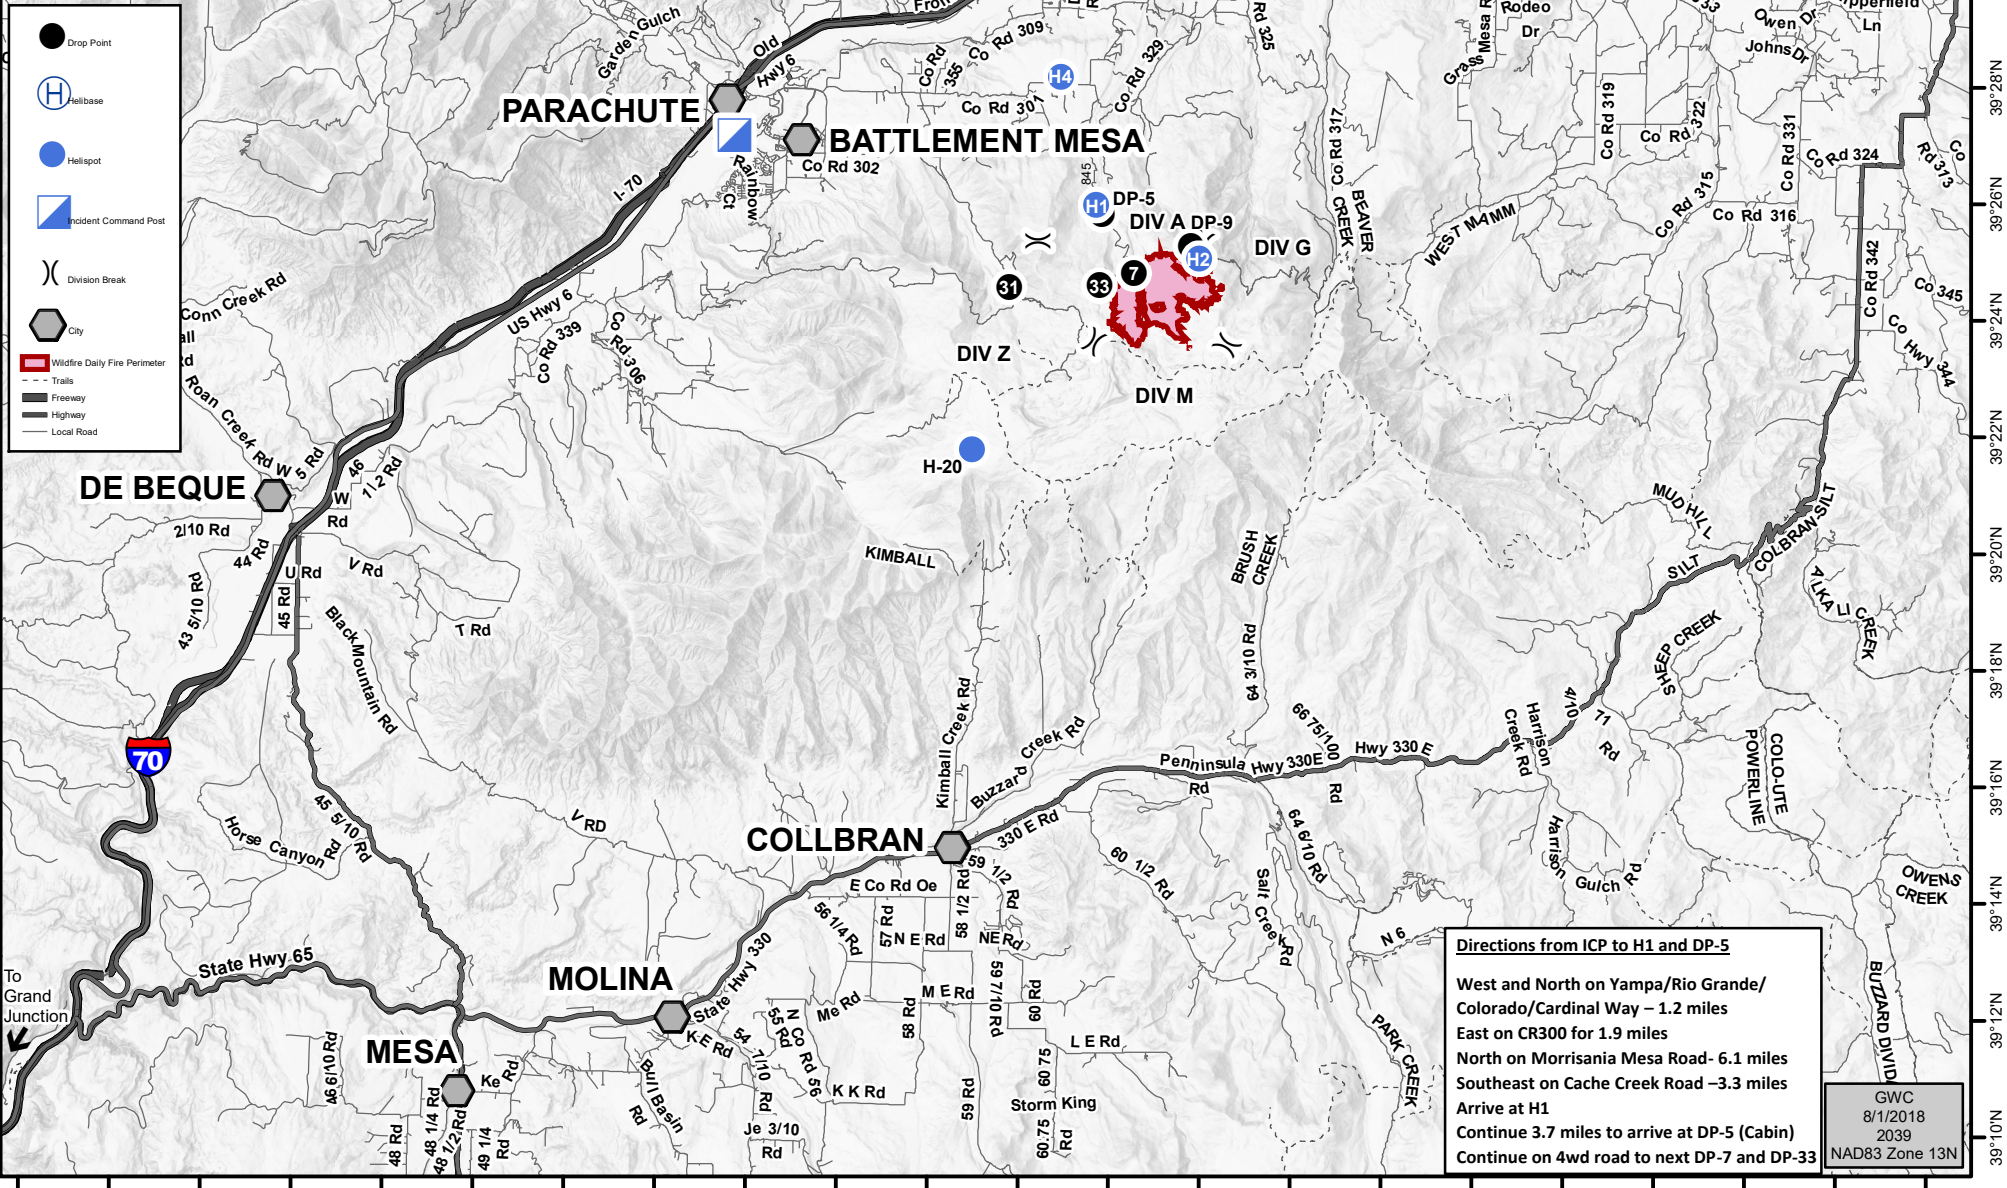

# Transportation Map

## Cache Creek Fire

Branch I

CO-WRF-000409

August 2, 2018

- Drop Point
- Ⓜ Helibase
- Helispot
- ▣ Incident Command Post
- ⌘ Division Break
- ⬡ City
- ▭ Wildfire Daily Fire Perimeter
- ⋯ Trails
- ▬ Freeway
- ▬ Highway
- ▬ Local Road

**Directions from ICP to H1 and DP-5**

- West and North on Yampa/Rio Grande/Colorado/Cardinal Way – 1.2 miles
- East on CR300 for 1.9 miles
- North on Morrisania Mesa Road- 6.1 miles
- Southeast on Cache Creek Road –3.3 miles
- Arrive at H1
- Continue 3.7 miles to arrive at DP-5 (Cabin)
- Continue on 4wd road to next DP-7 and DP-33

GWC  
8/1/2018  
2039  
NAD83 Zone 13N