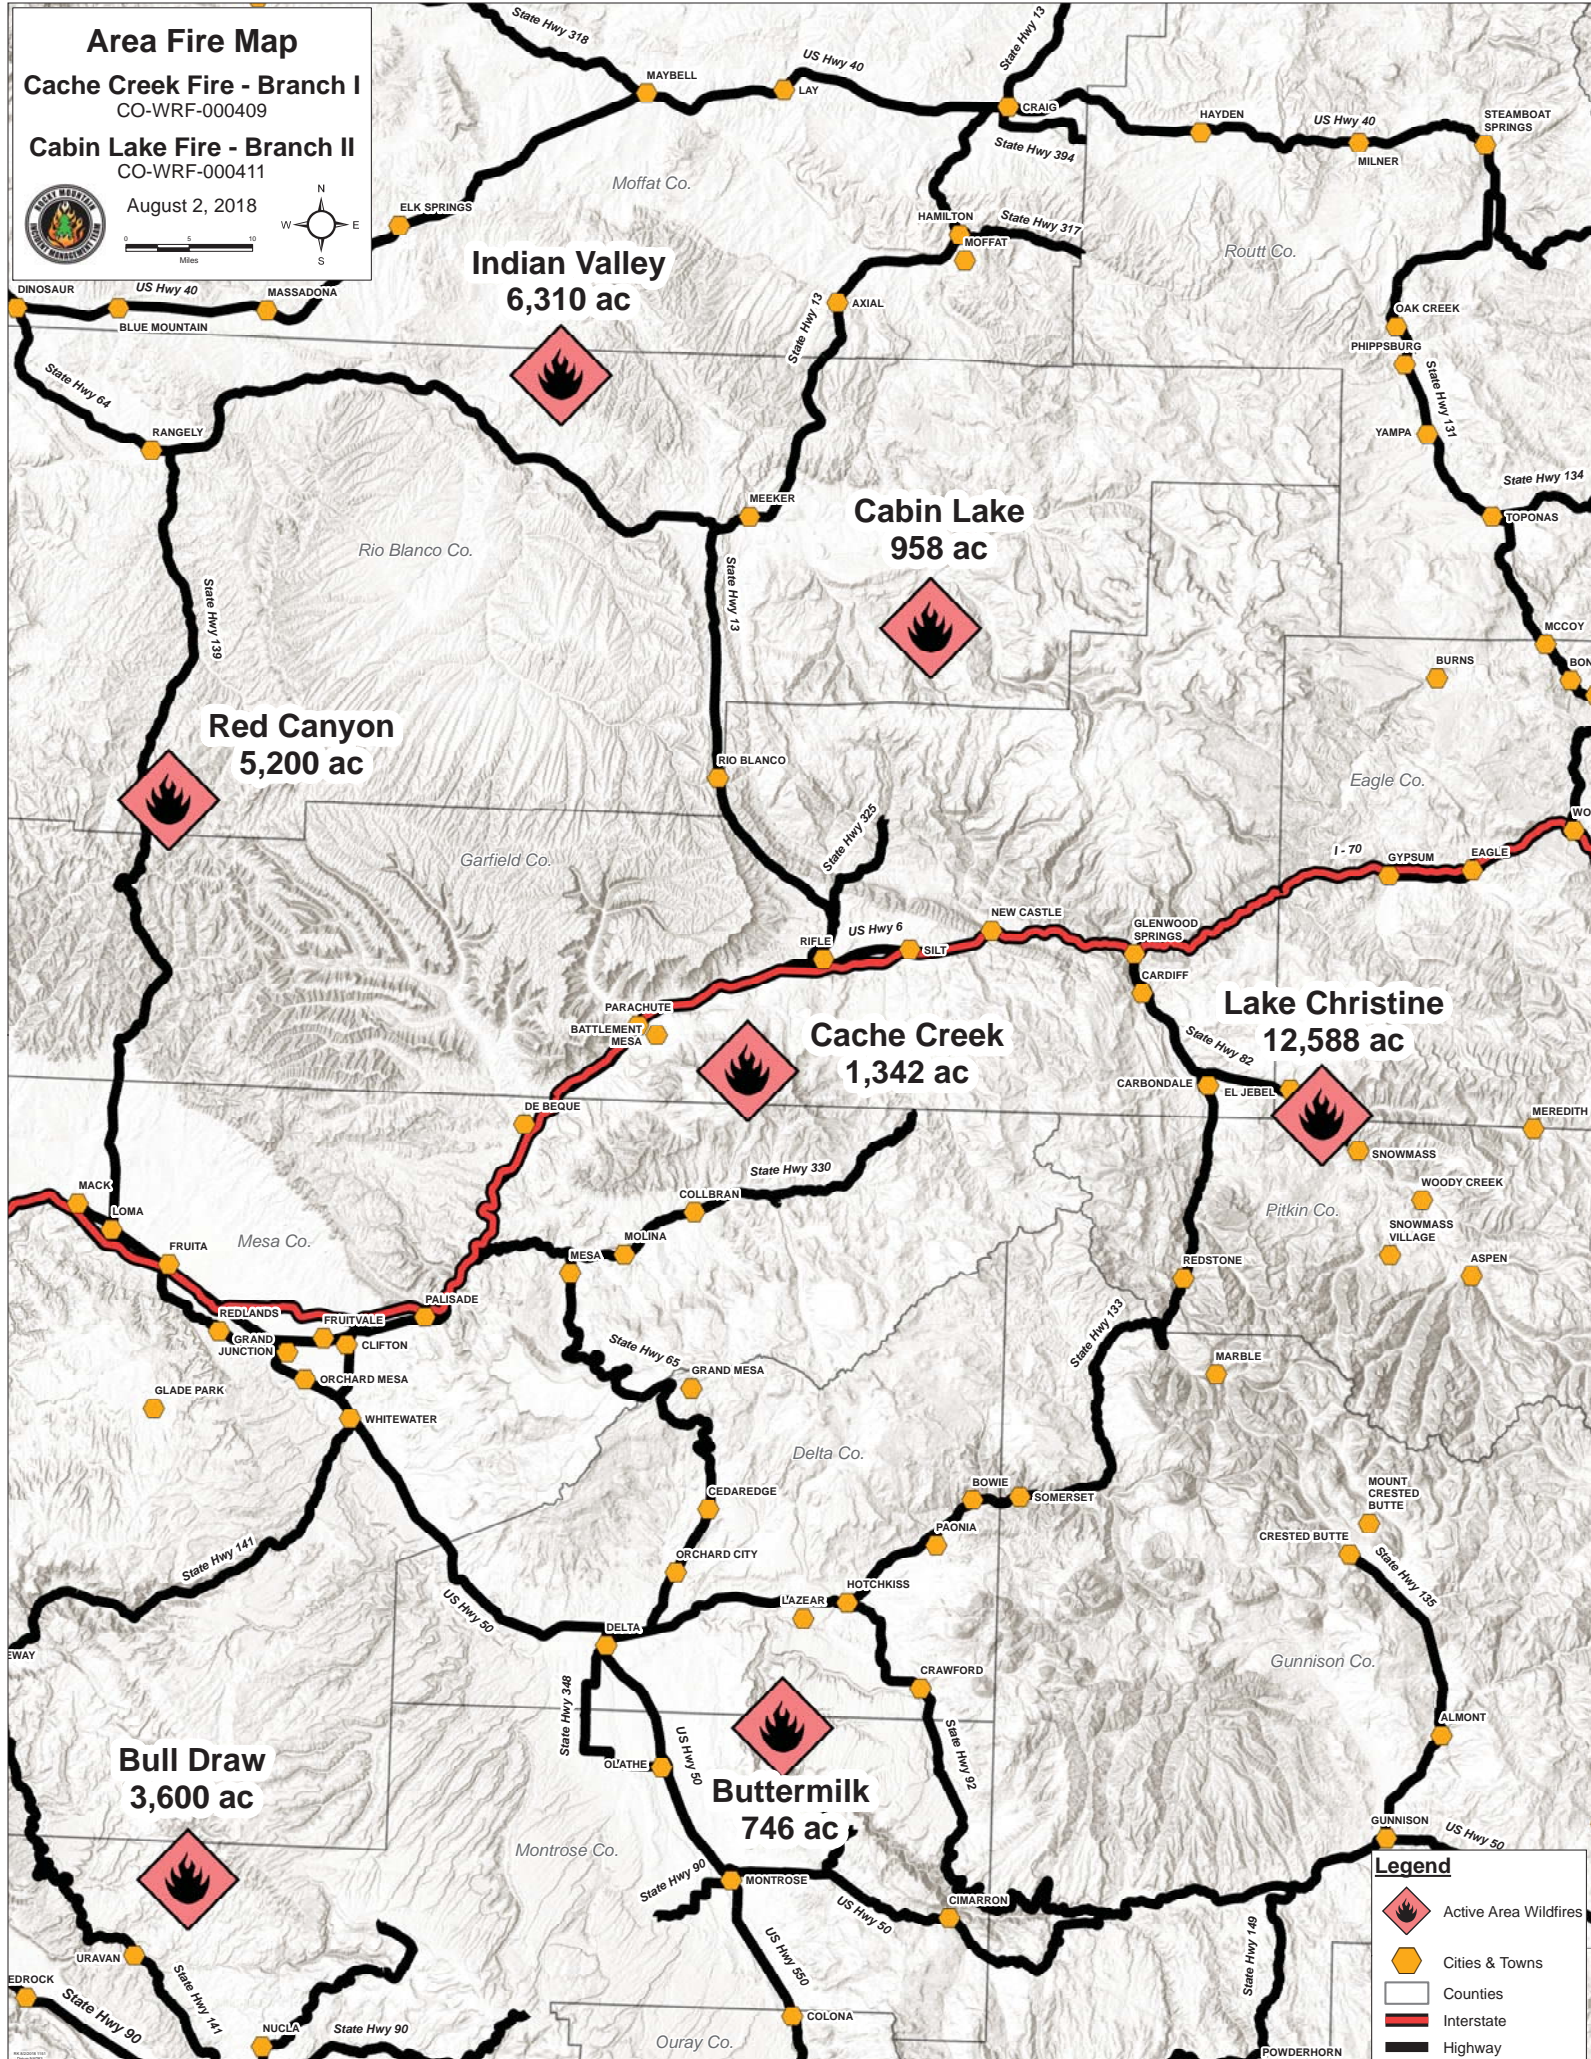

# Area Fire Map

Cache Creek Fire - Branch I  
CO-WRF-000409

Cabin Lake Fire - Branch II  
CO-WRF-000411

August 2, 2018

0 10 20 Miles

**Legend**

- Active Area Wildfires
- Cities & Towns
- Counties
- Interstate
- Highway