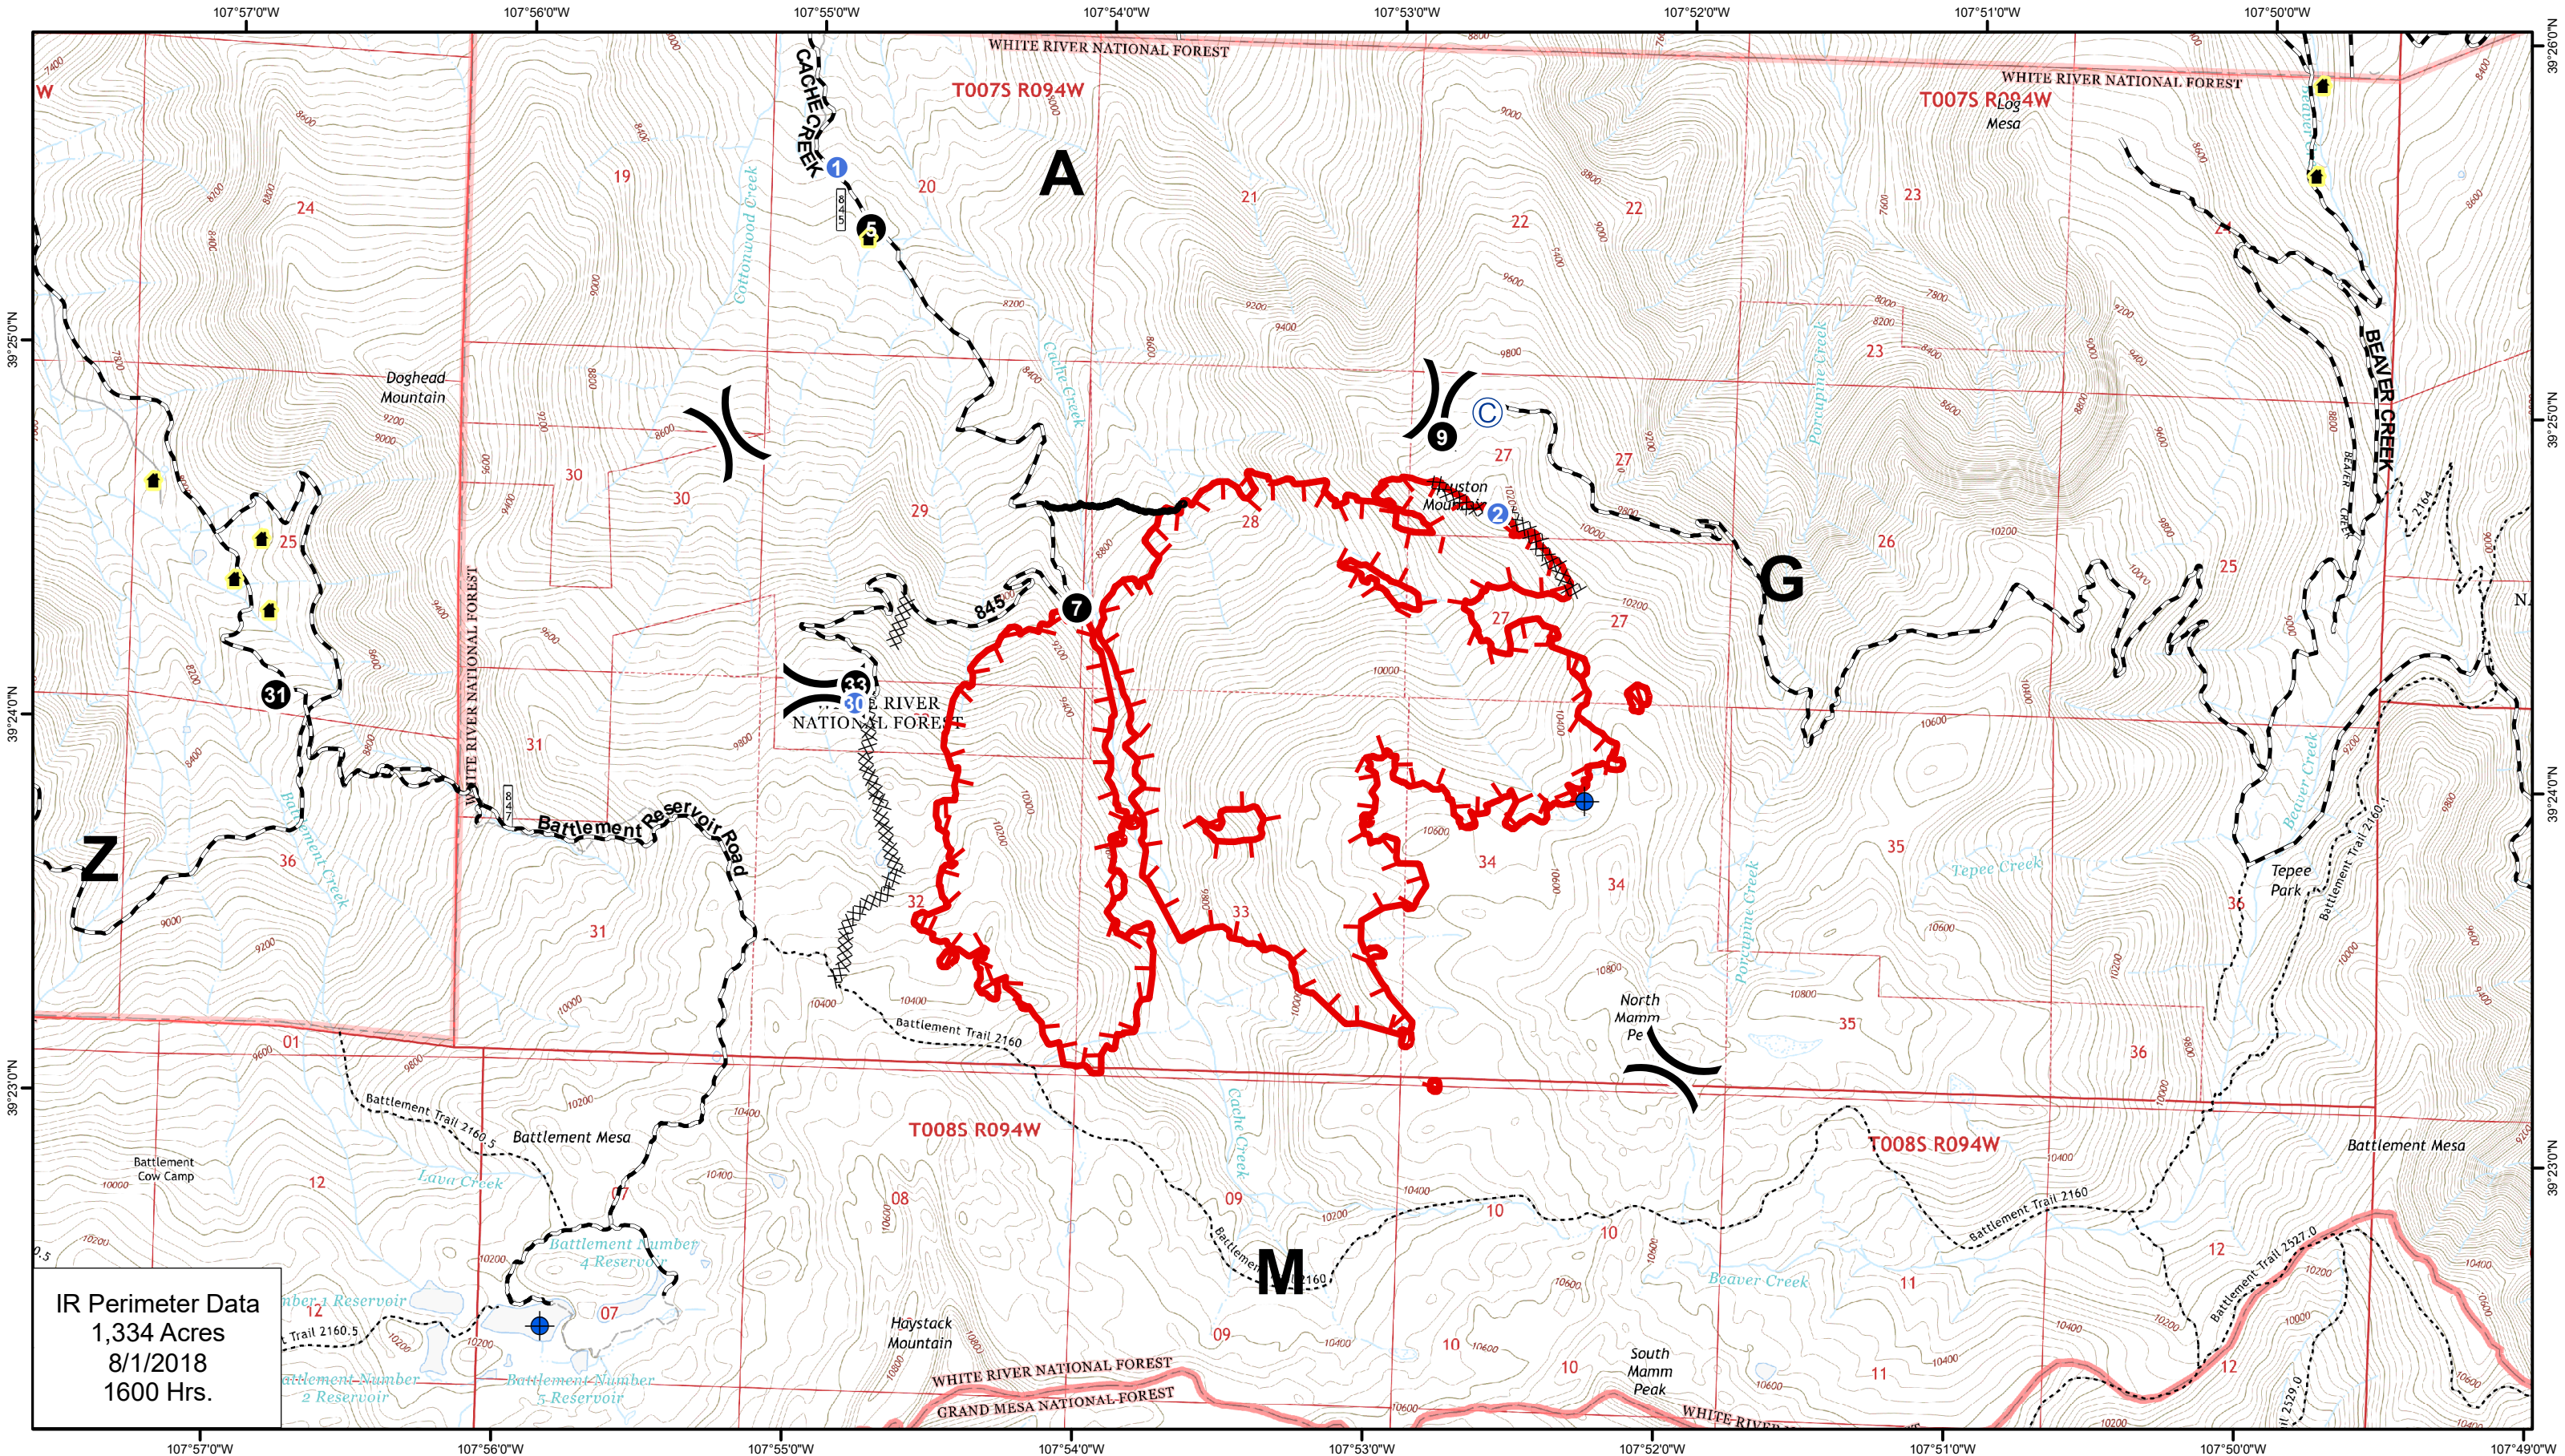

August 3, 2018
Scale 1:30,000

NAD83
RLM

**Cache Creek Fire
Branch I
CO-WRF-000409
IAP Map**

Legend

-  Structures
-  Helispot
-  Drop Point
-  Dip Site
-  Spot Fire
-  Division Break
-  Uncontrolled Fire Edge
-  Completed Dozer Line
-  Completed Hand Line
-  Roads
-  Trails

IR Perimeter Data
1,334 Acres
8/1/2018
1600 Hrs.