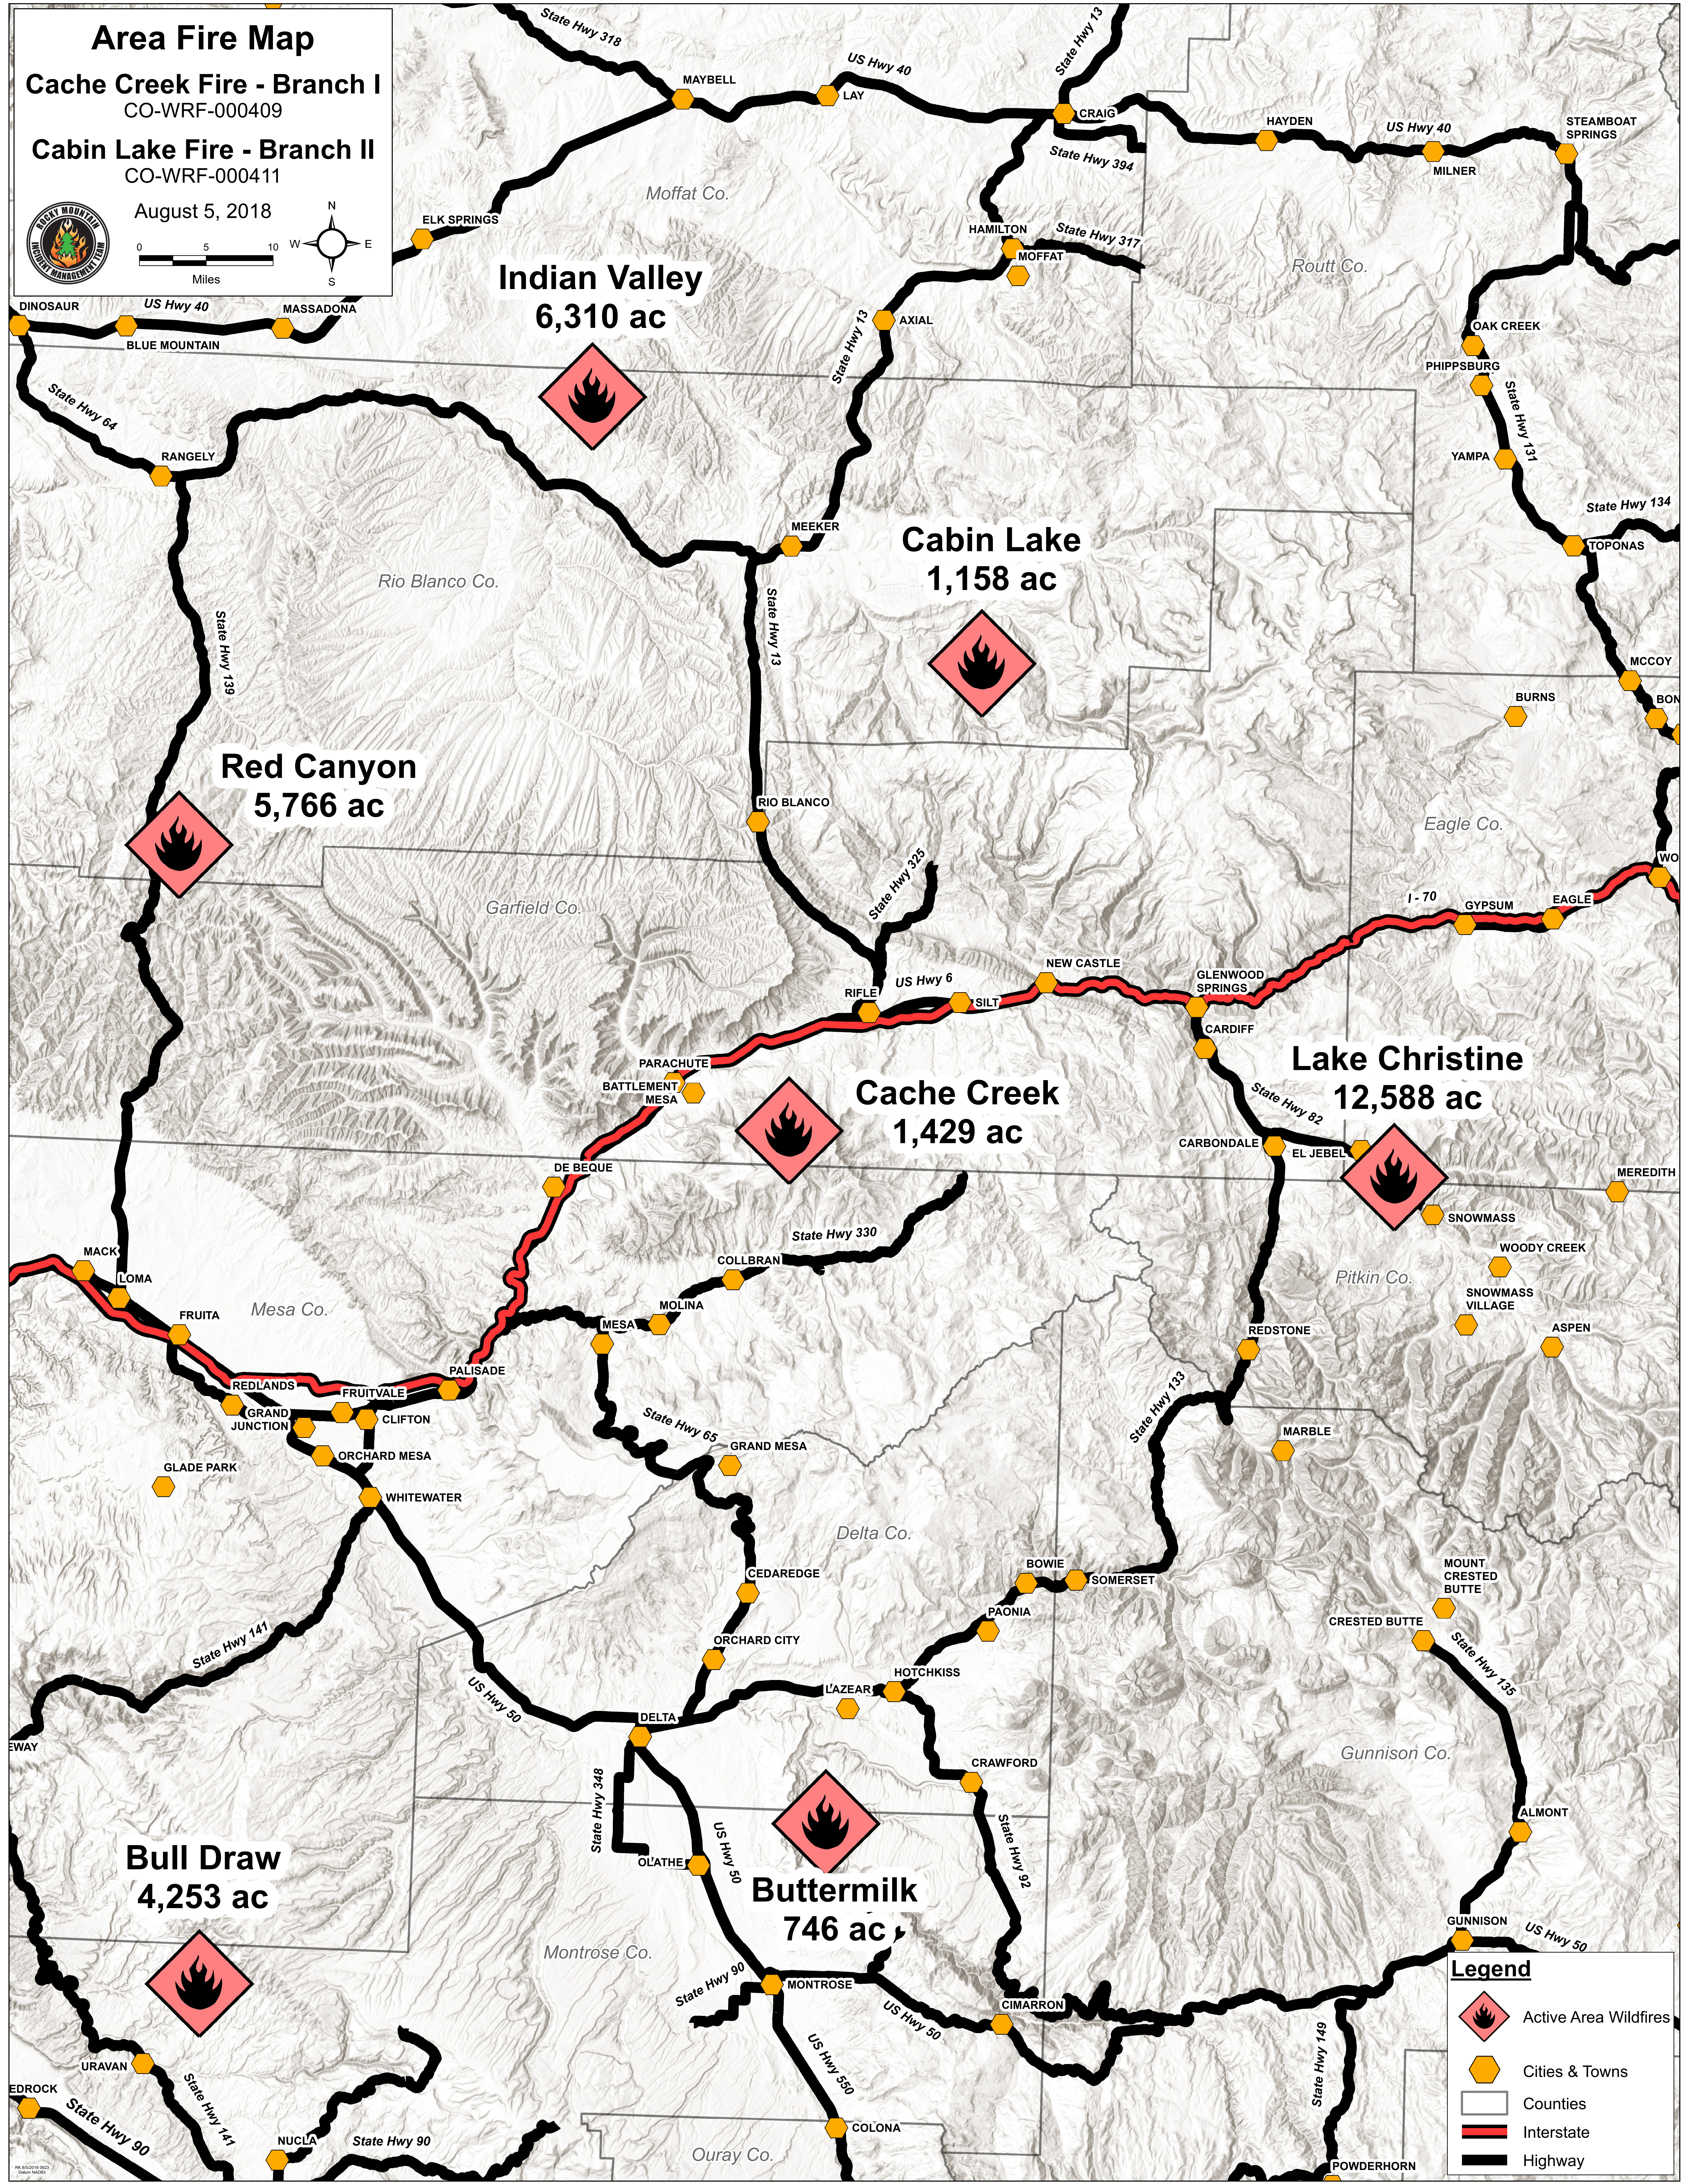

# Area Fire Map

**Cache Creek Fire - Branch I**  
CO-WRF-000409

**Cabin Lake Fire - Branch II**  
CO-WRF-000411

August 5, 2018

**Indian Valley**  
6,310 ac

**Cabin Lake**  
1,158 ac

**Red Canyon**  
5,766 ac

**Cache Creek**  
1,429 ac

**Lake Christine**  
12,588 ac

**Bull Draw**  
4,253 ac

**Buttermilk**  
746 ac

**Legend**

- Active Area Wildfires
- Cities & Towns
- Counties
- Interstate
- Highway