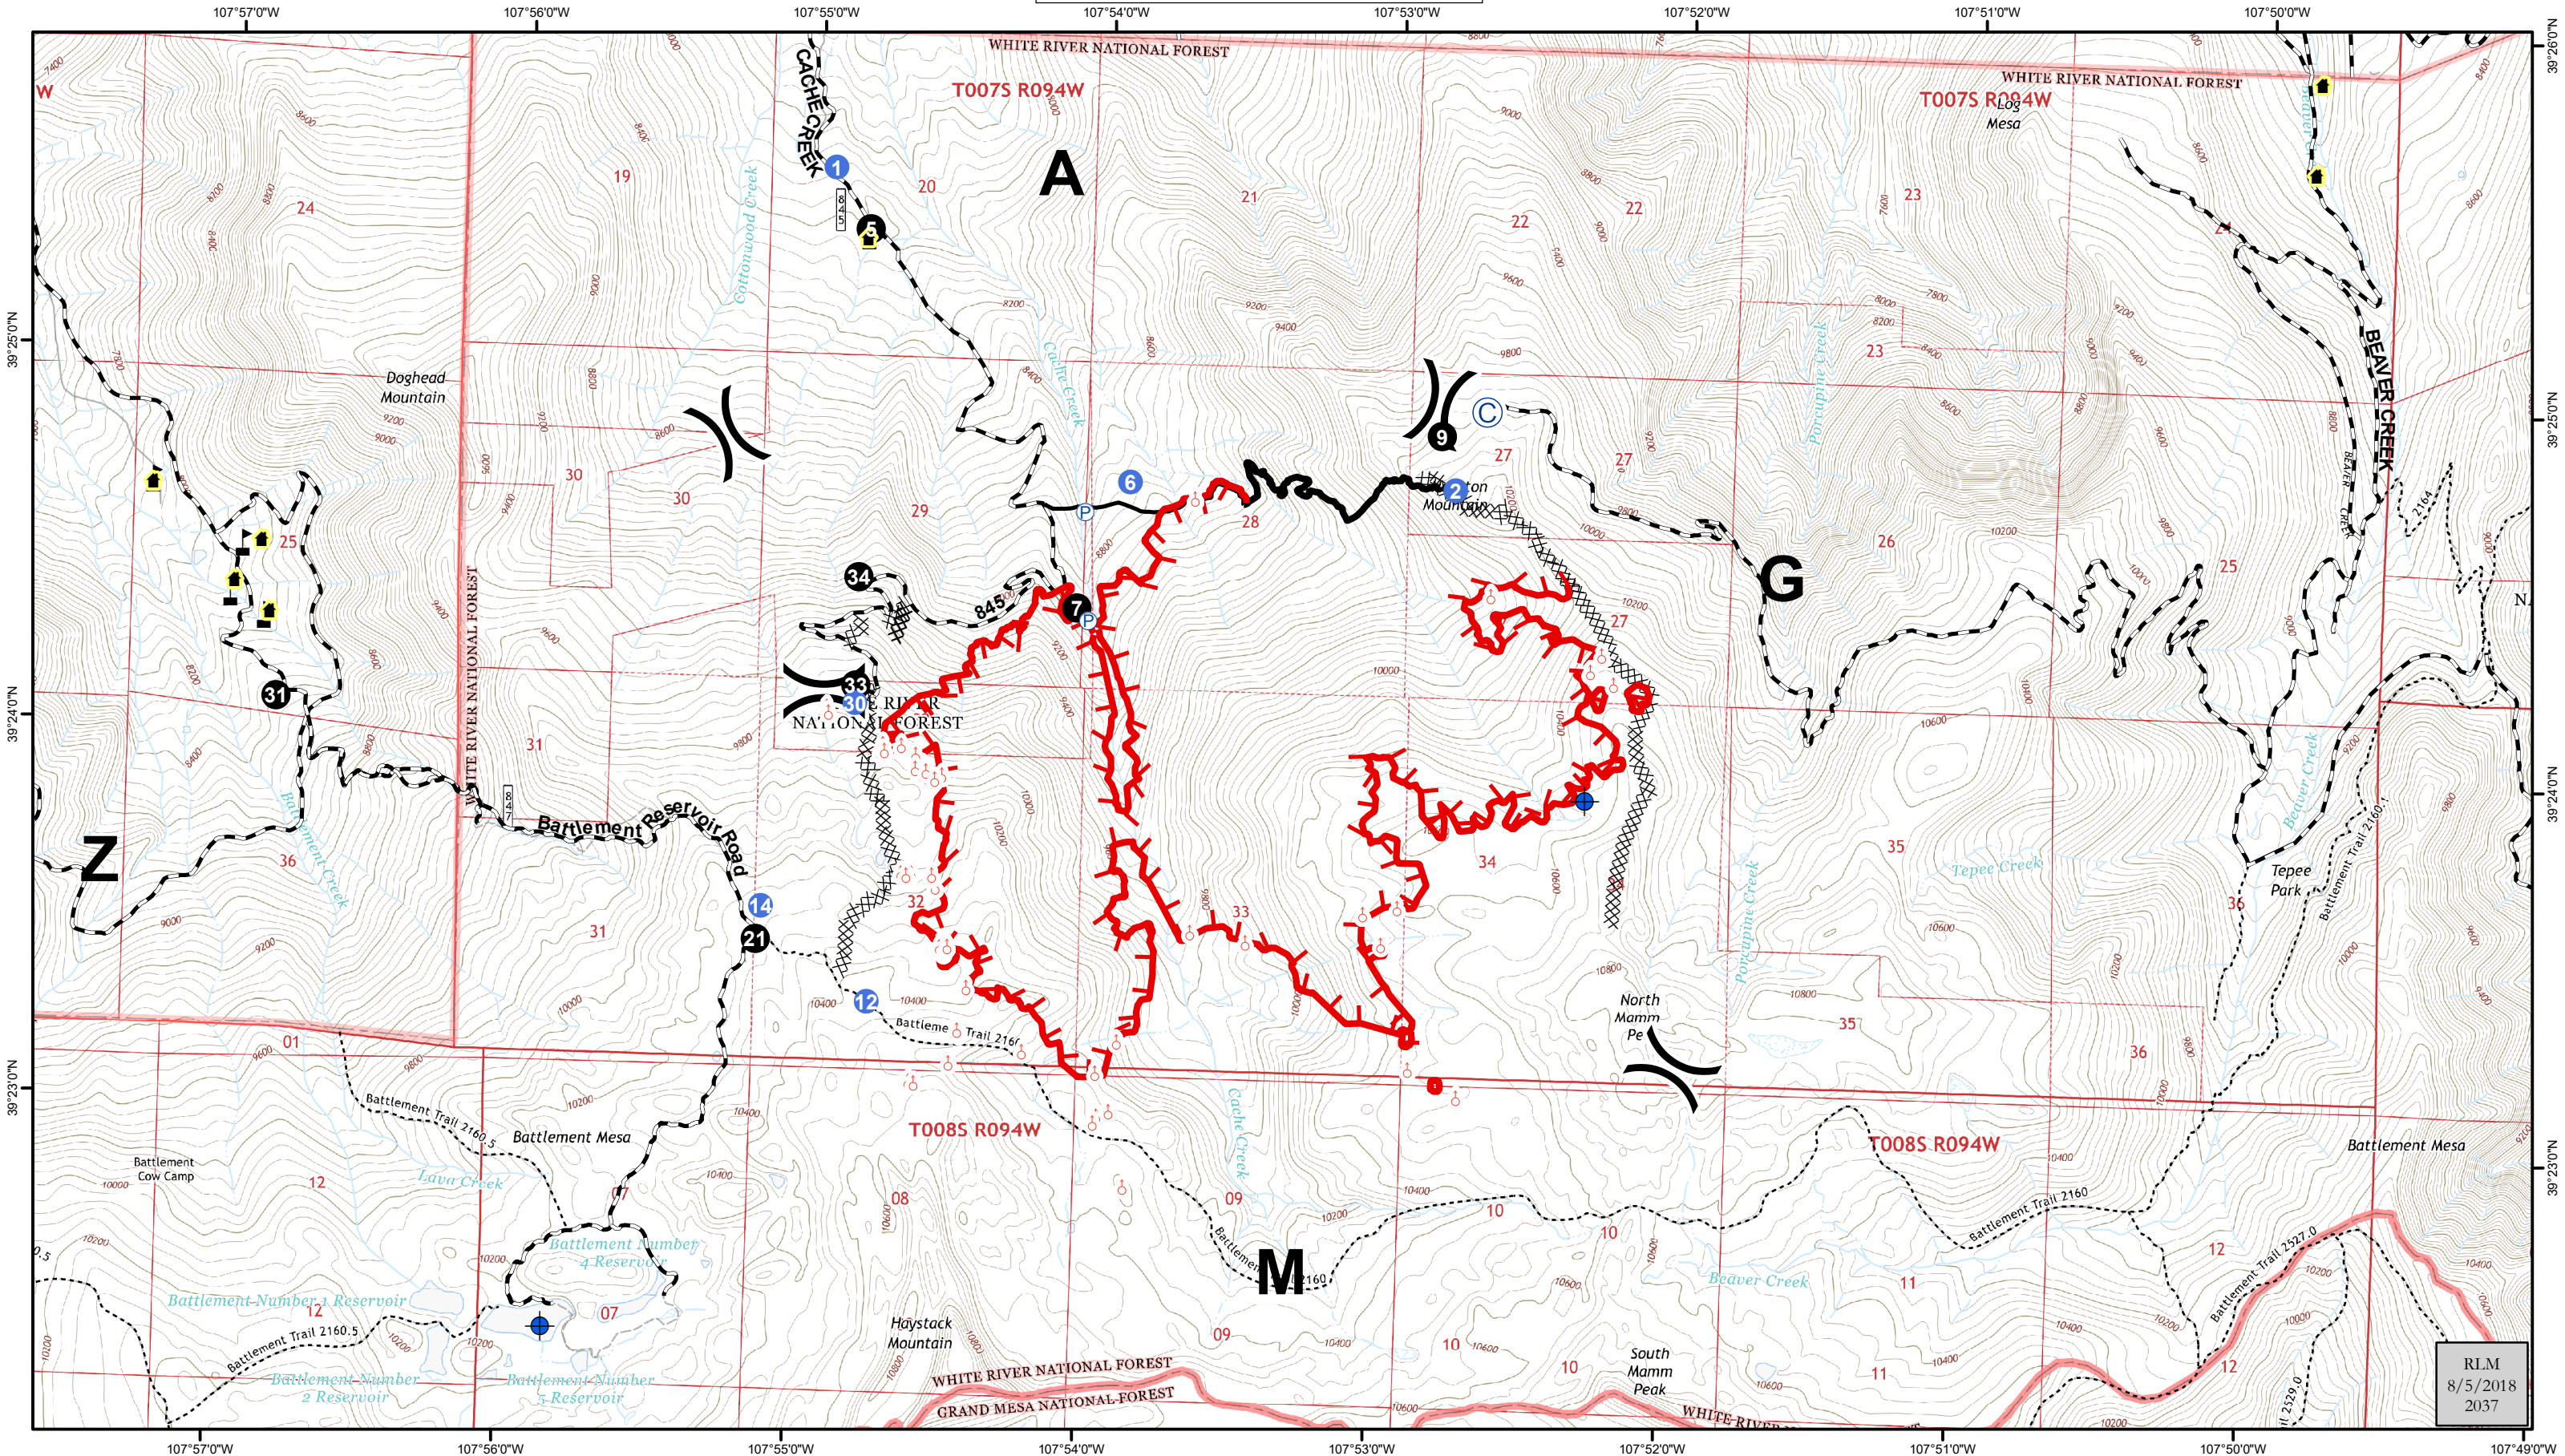

Scale 1:30,000

NAD83

Cache Creek Fire IAP Map Branch I CO-WRF-000409 August 6, 2018

Legend

- Structures
- Helispot
- Drop Point
- Dip Site
- Spot Fire
- Pump
- Division Break
- Uncontrolled Fire Edge
- Completed Dozer Line
- Completed Hand Line
- Roads
- Trails

RLM
8/5/2018
2037