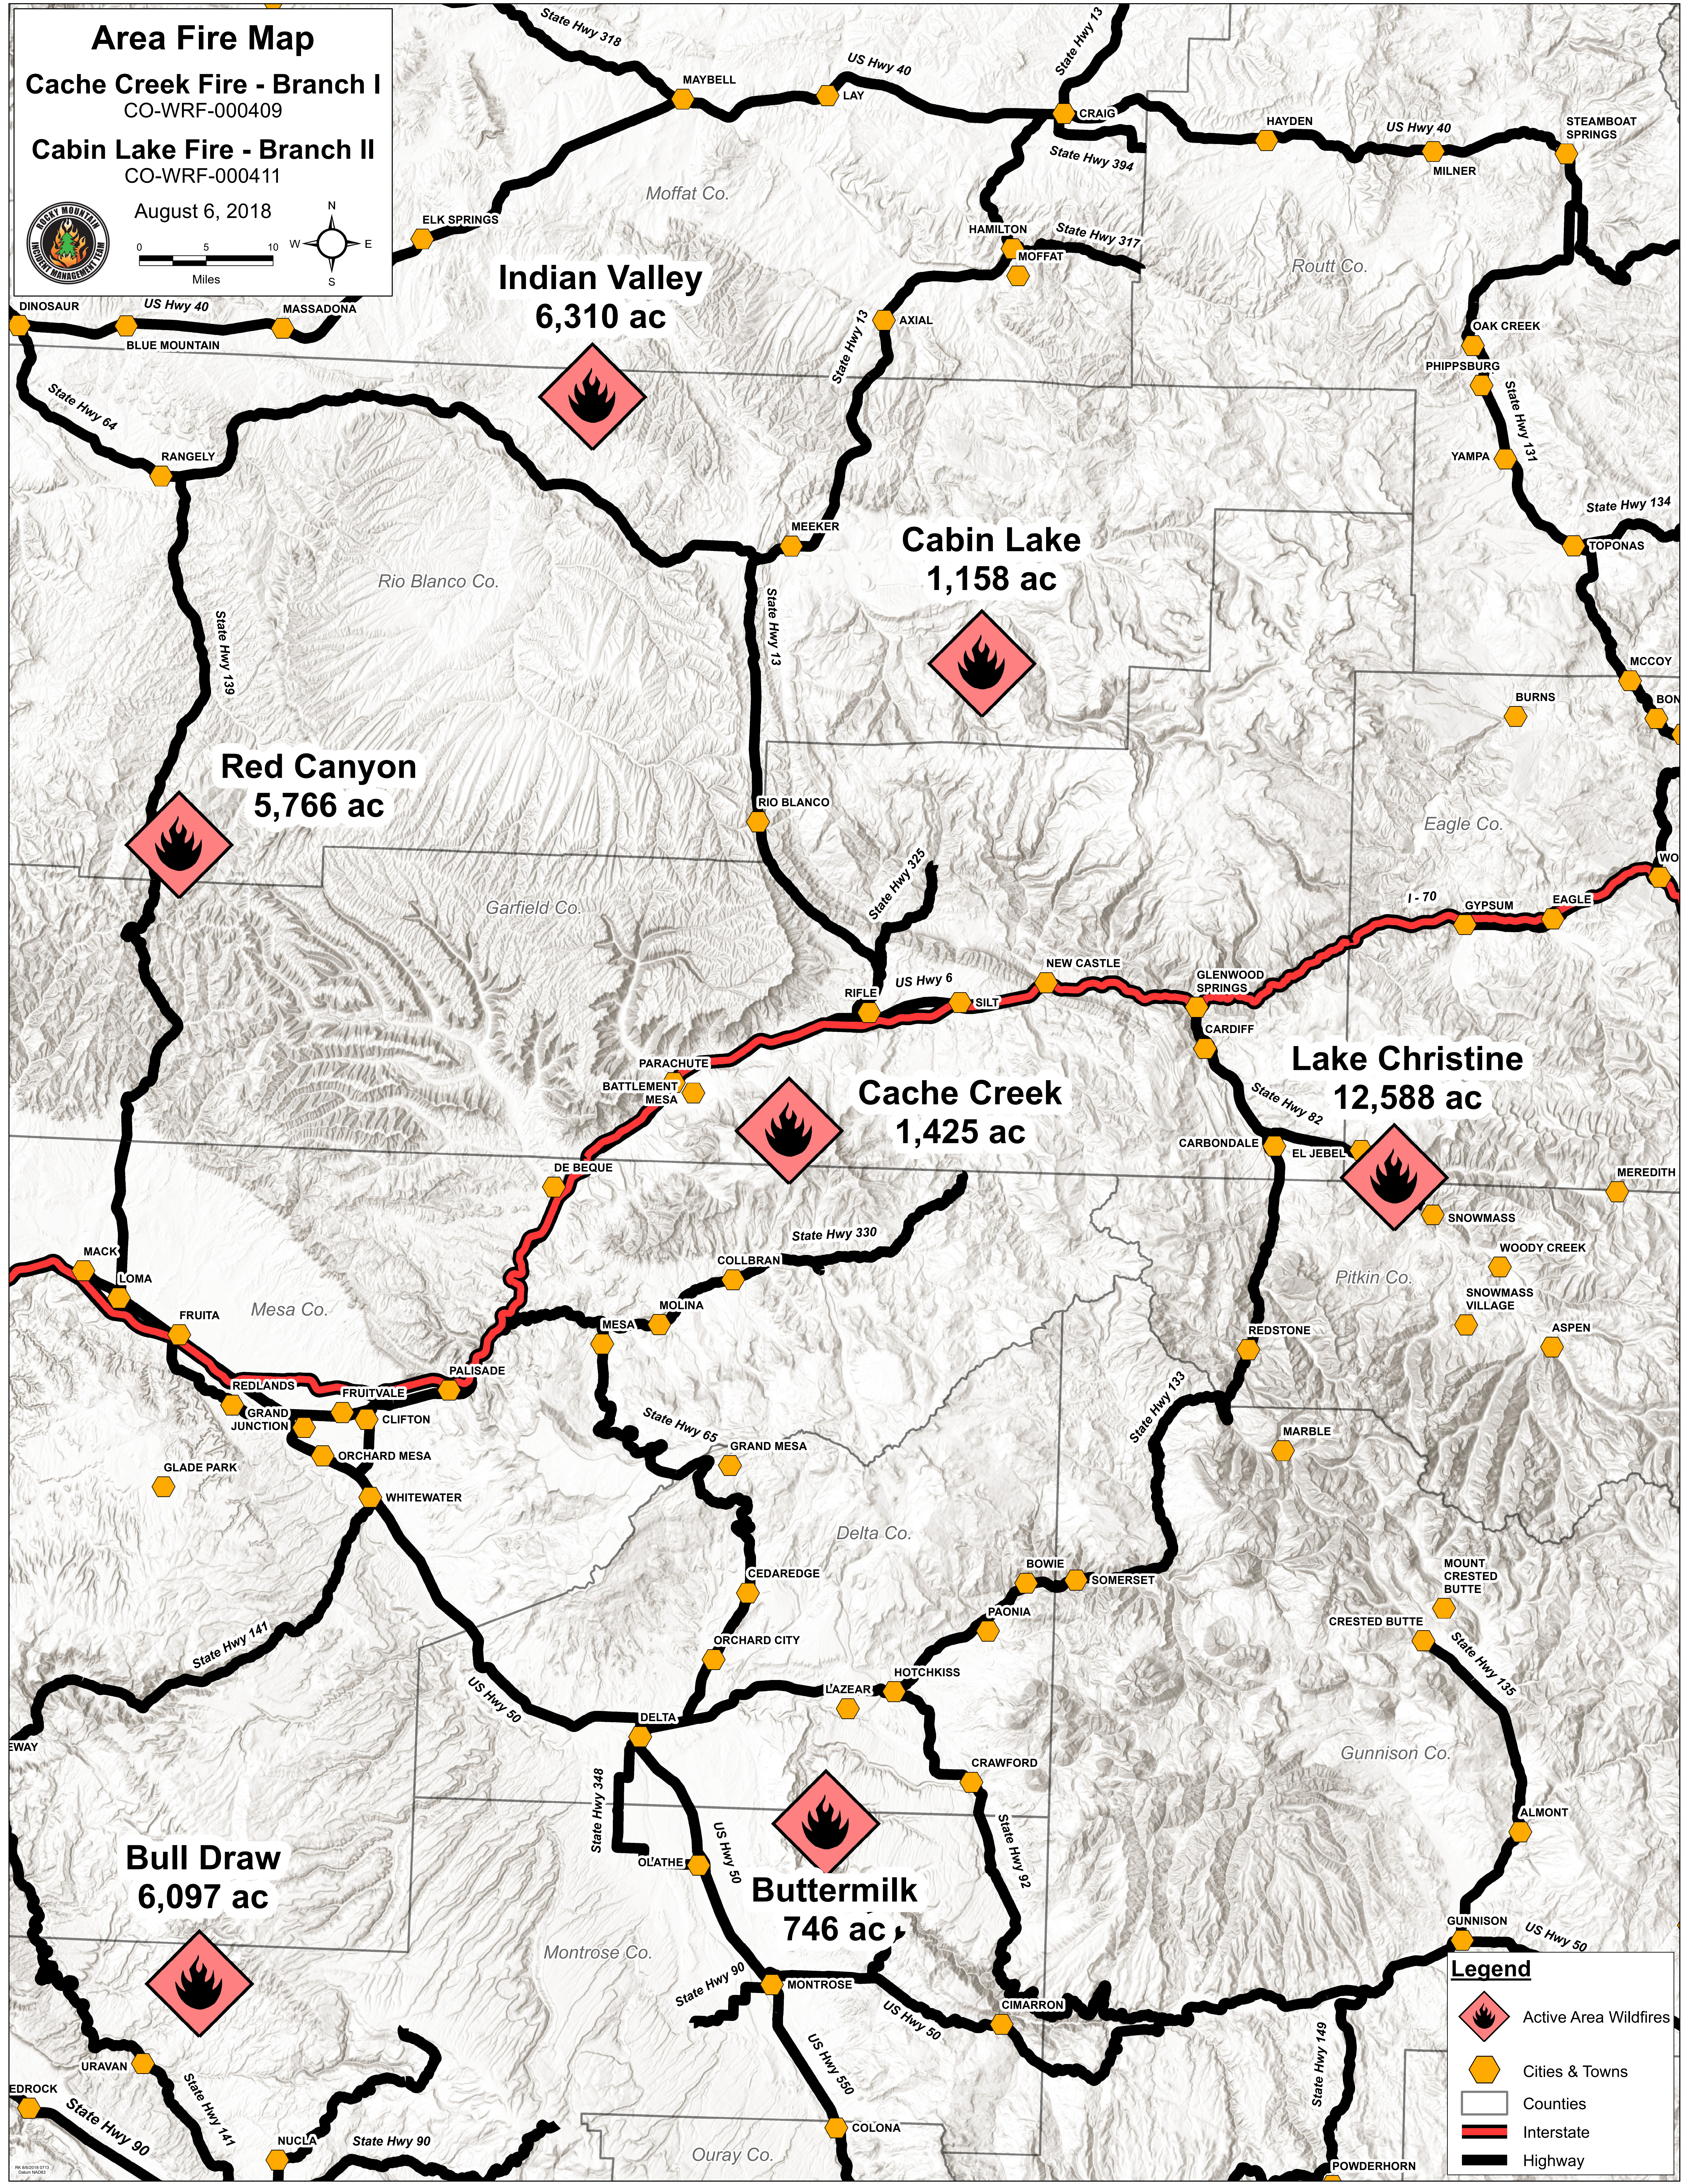

Area Fire Map

Cache Creek Fire - Branch I
CO-WRF-000409

Cabin Lake Fire - Branch II
CO-WRF-000411

August 6, 2018

Indian Valley
6,310 ac

Cabin Lake
1,158 ac

Red Canyon
5,766 ac

Cache Creek
1,425 ac

Lake Christine
12,588 ac

Bull Draw
6,097 ac

Buttermilk
746 ac

Legend

- Active Area Wildfires
- Cities & Towns
- Counties
- Interstate
- Highway