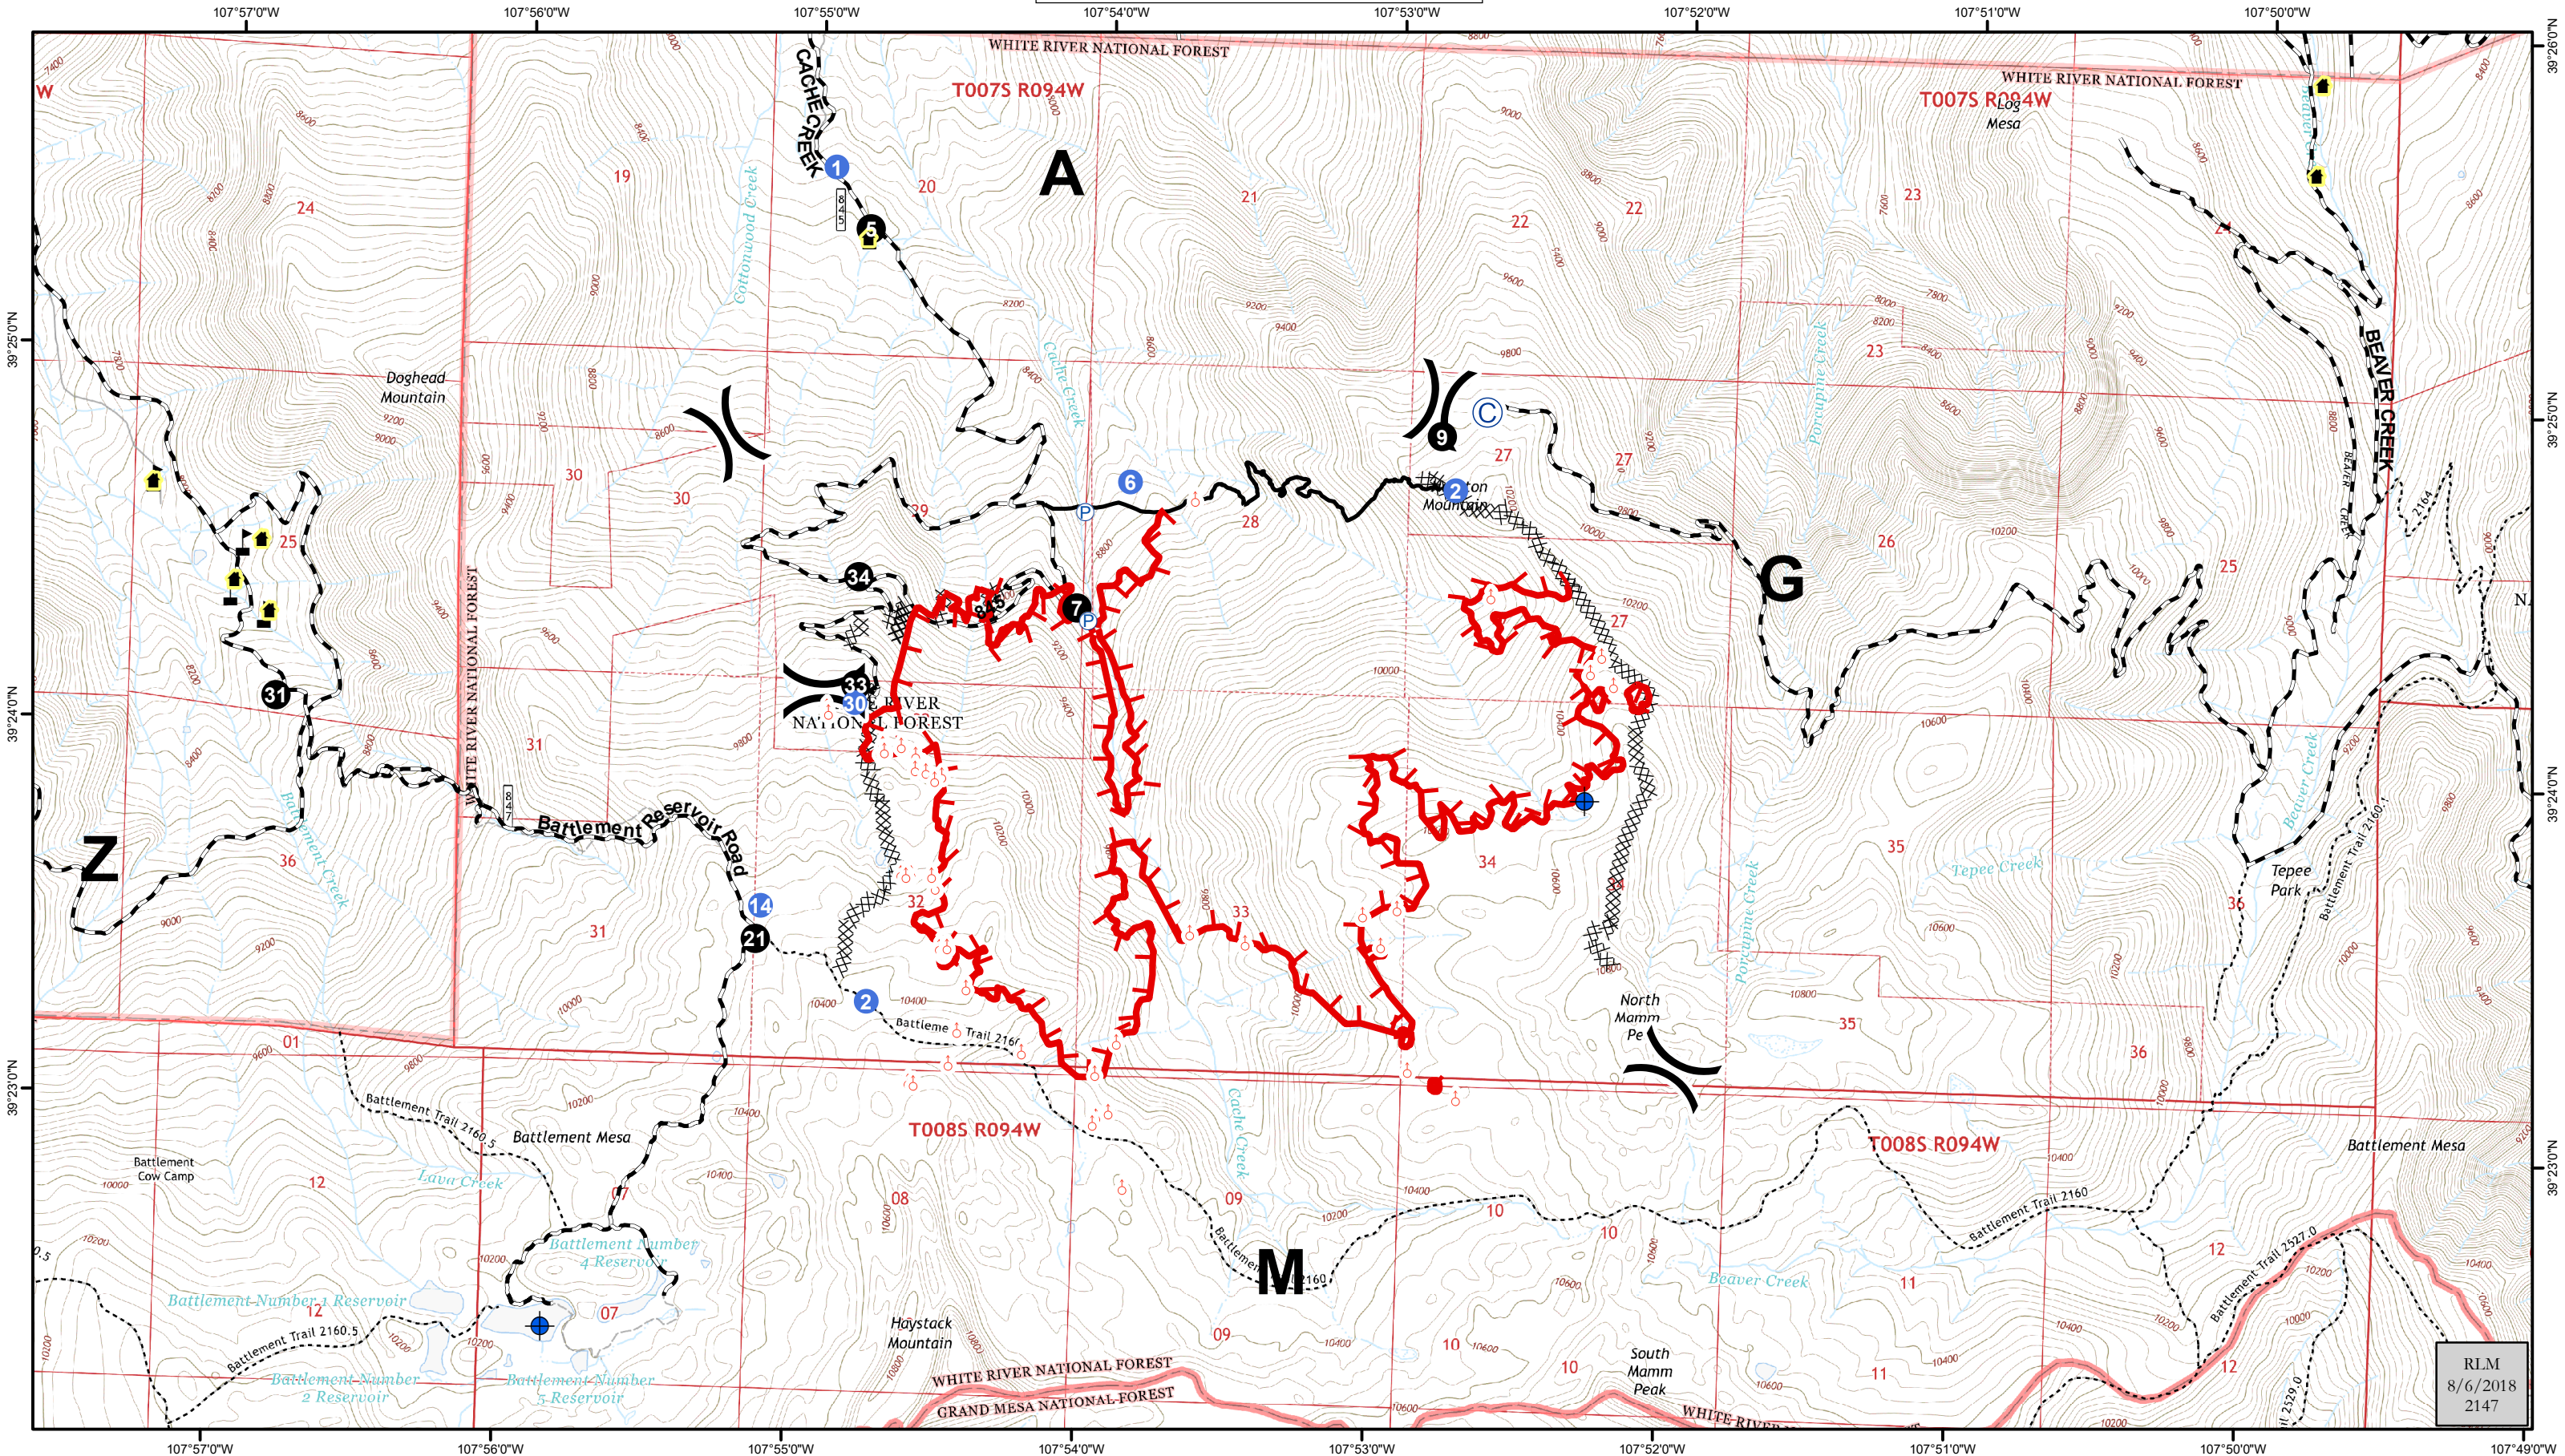

Scale 1:30,000

NAD83

Cache Creek Fire
IAP Map
 Branch I
 CO-WRF-000409
 August 7, 2018

Legend

- Structures
- Helispot
- Drop Point
- Dip Site
- Spot Fire
- Pump
- Division Break
- Uncontrolled Fire Edge
- Completed Dozer Line
- Completed Hand Line
- Roads
- Trails

RLM
 8/6/2018
 2147