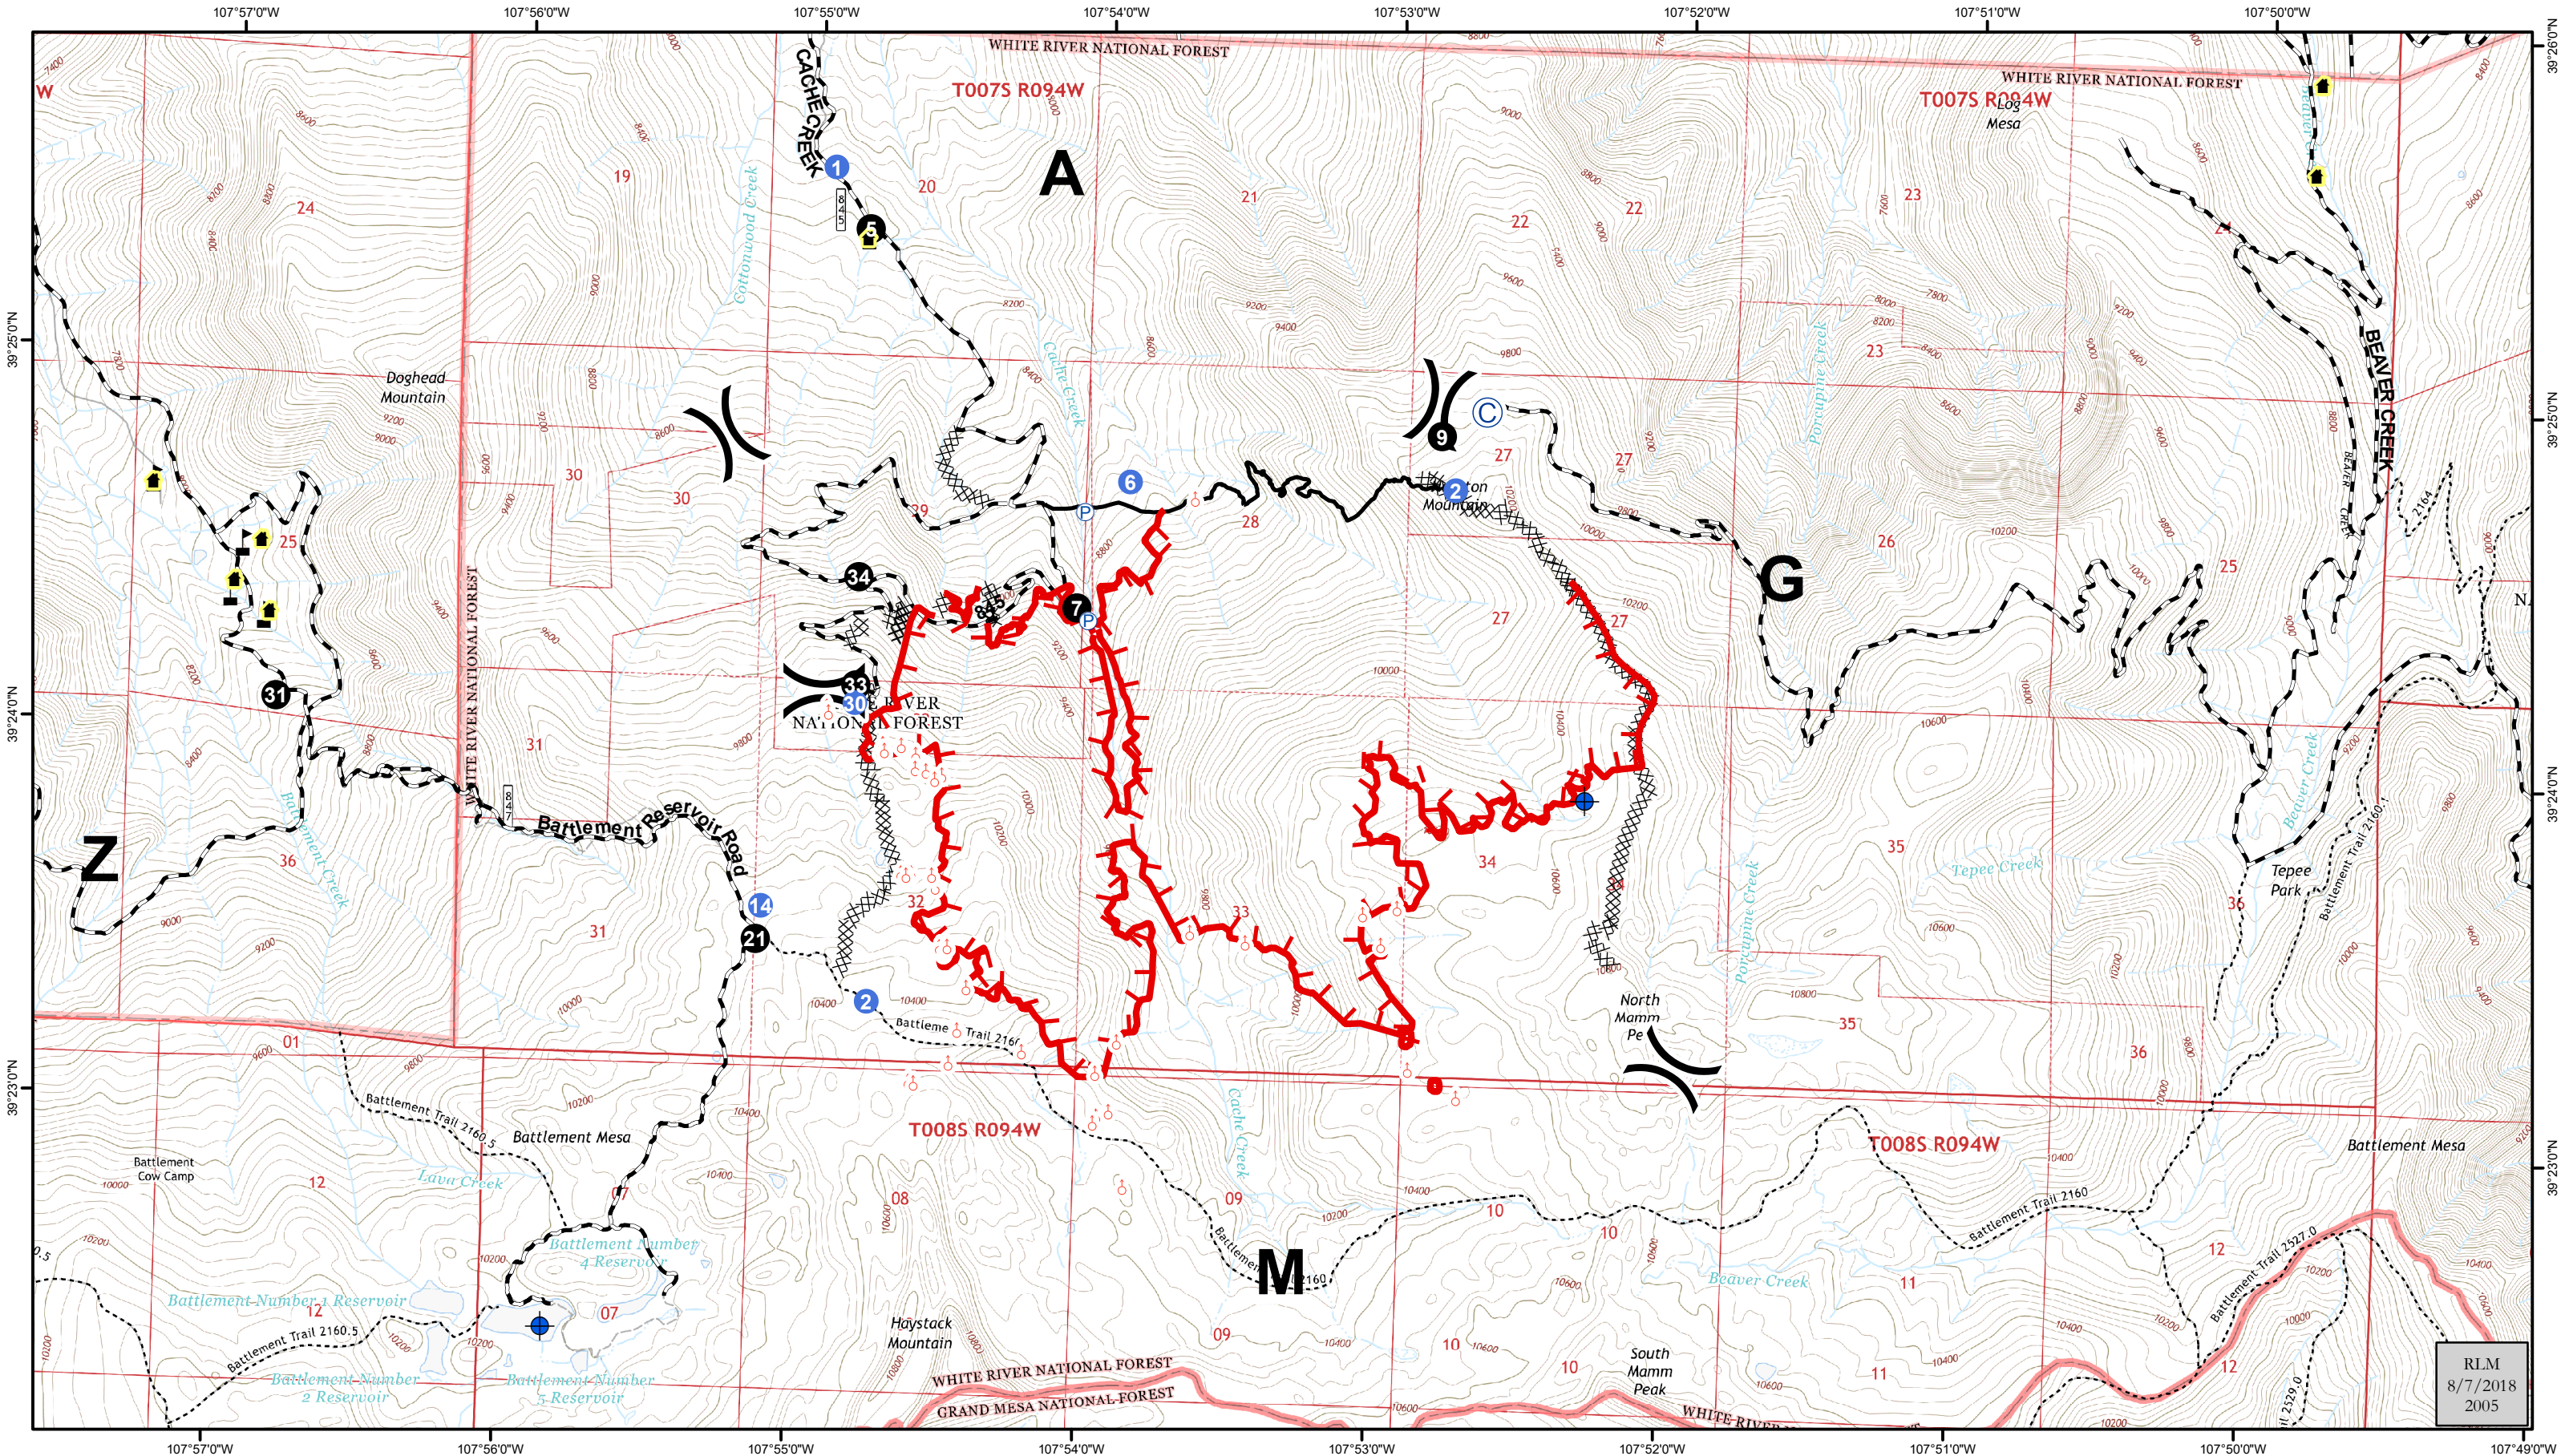

Scale 1:30,000

NAD83

# Cache Creek Fire IAP Map

CO-WRF-000409  
August 8, 2018

### Legend

- Structures
- Helispot
- Drop Point
- Dip Site
- Spot Fire
- Pump
- Division Break
- Uncontrolled Fire Edge
- Completed Dozer Line
- Completed Hand Line
- Roads
- Trails

RLM  
8/7/2018  
2005