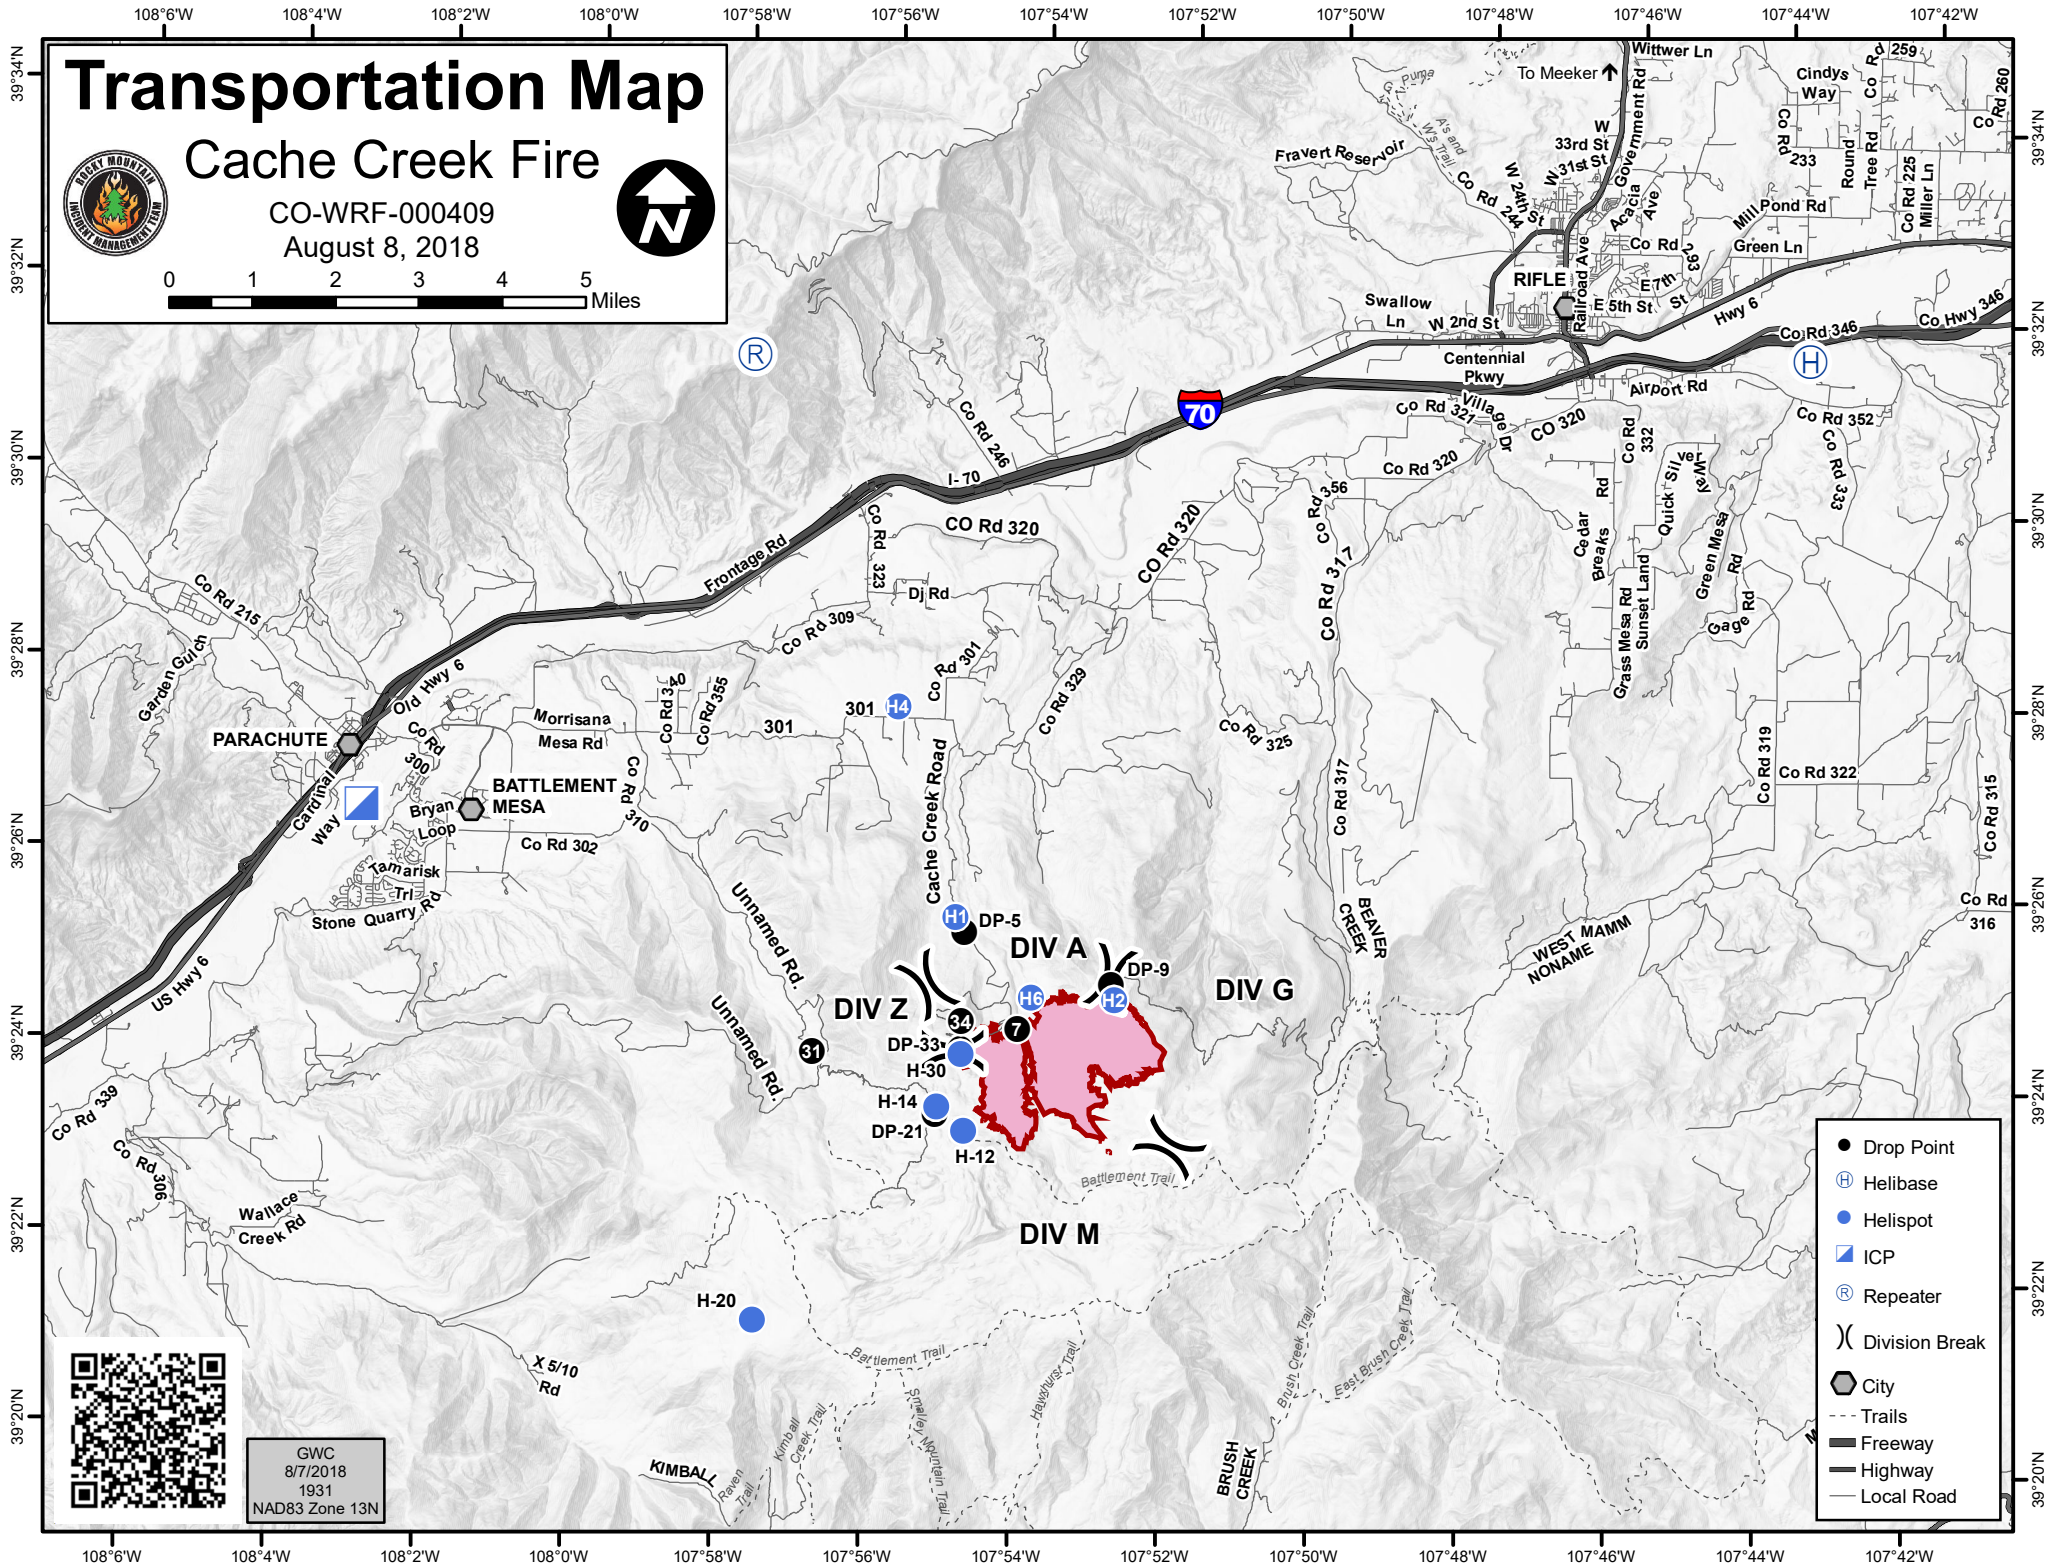

Transportation Map

Cache Creek Fire

CO-WRF-000409

August 8, 2018

GWC
8/7/2018
1931
NAD83 Zone 13N

- Drop Point
- Ⓜ Helibase
- Helispot
- ▣ ICP
- Ⓡ Repeater
- ⌘ Division Break
- ⬢ City
- - - Trails
- ▬ Freeway
- ▬ Highway
- ▬ Local Road