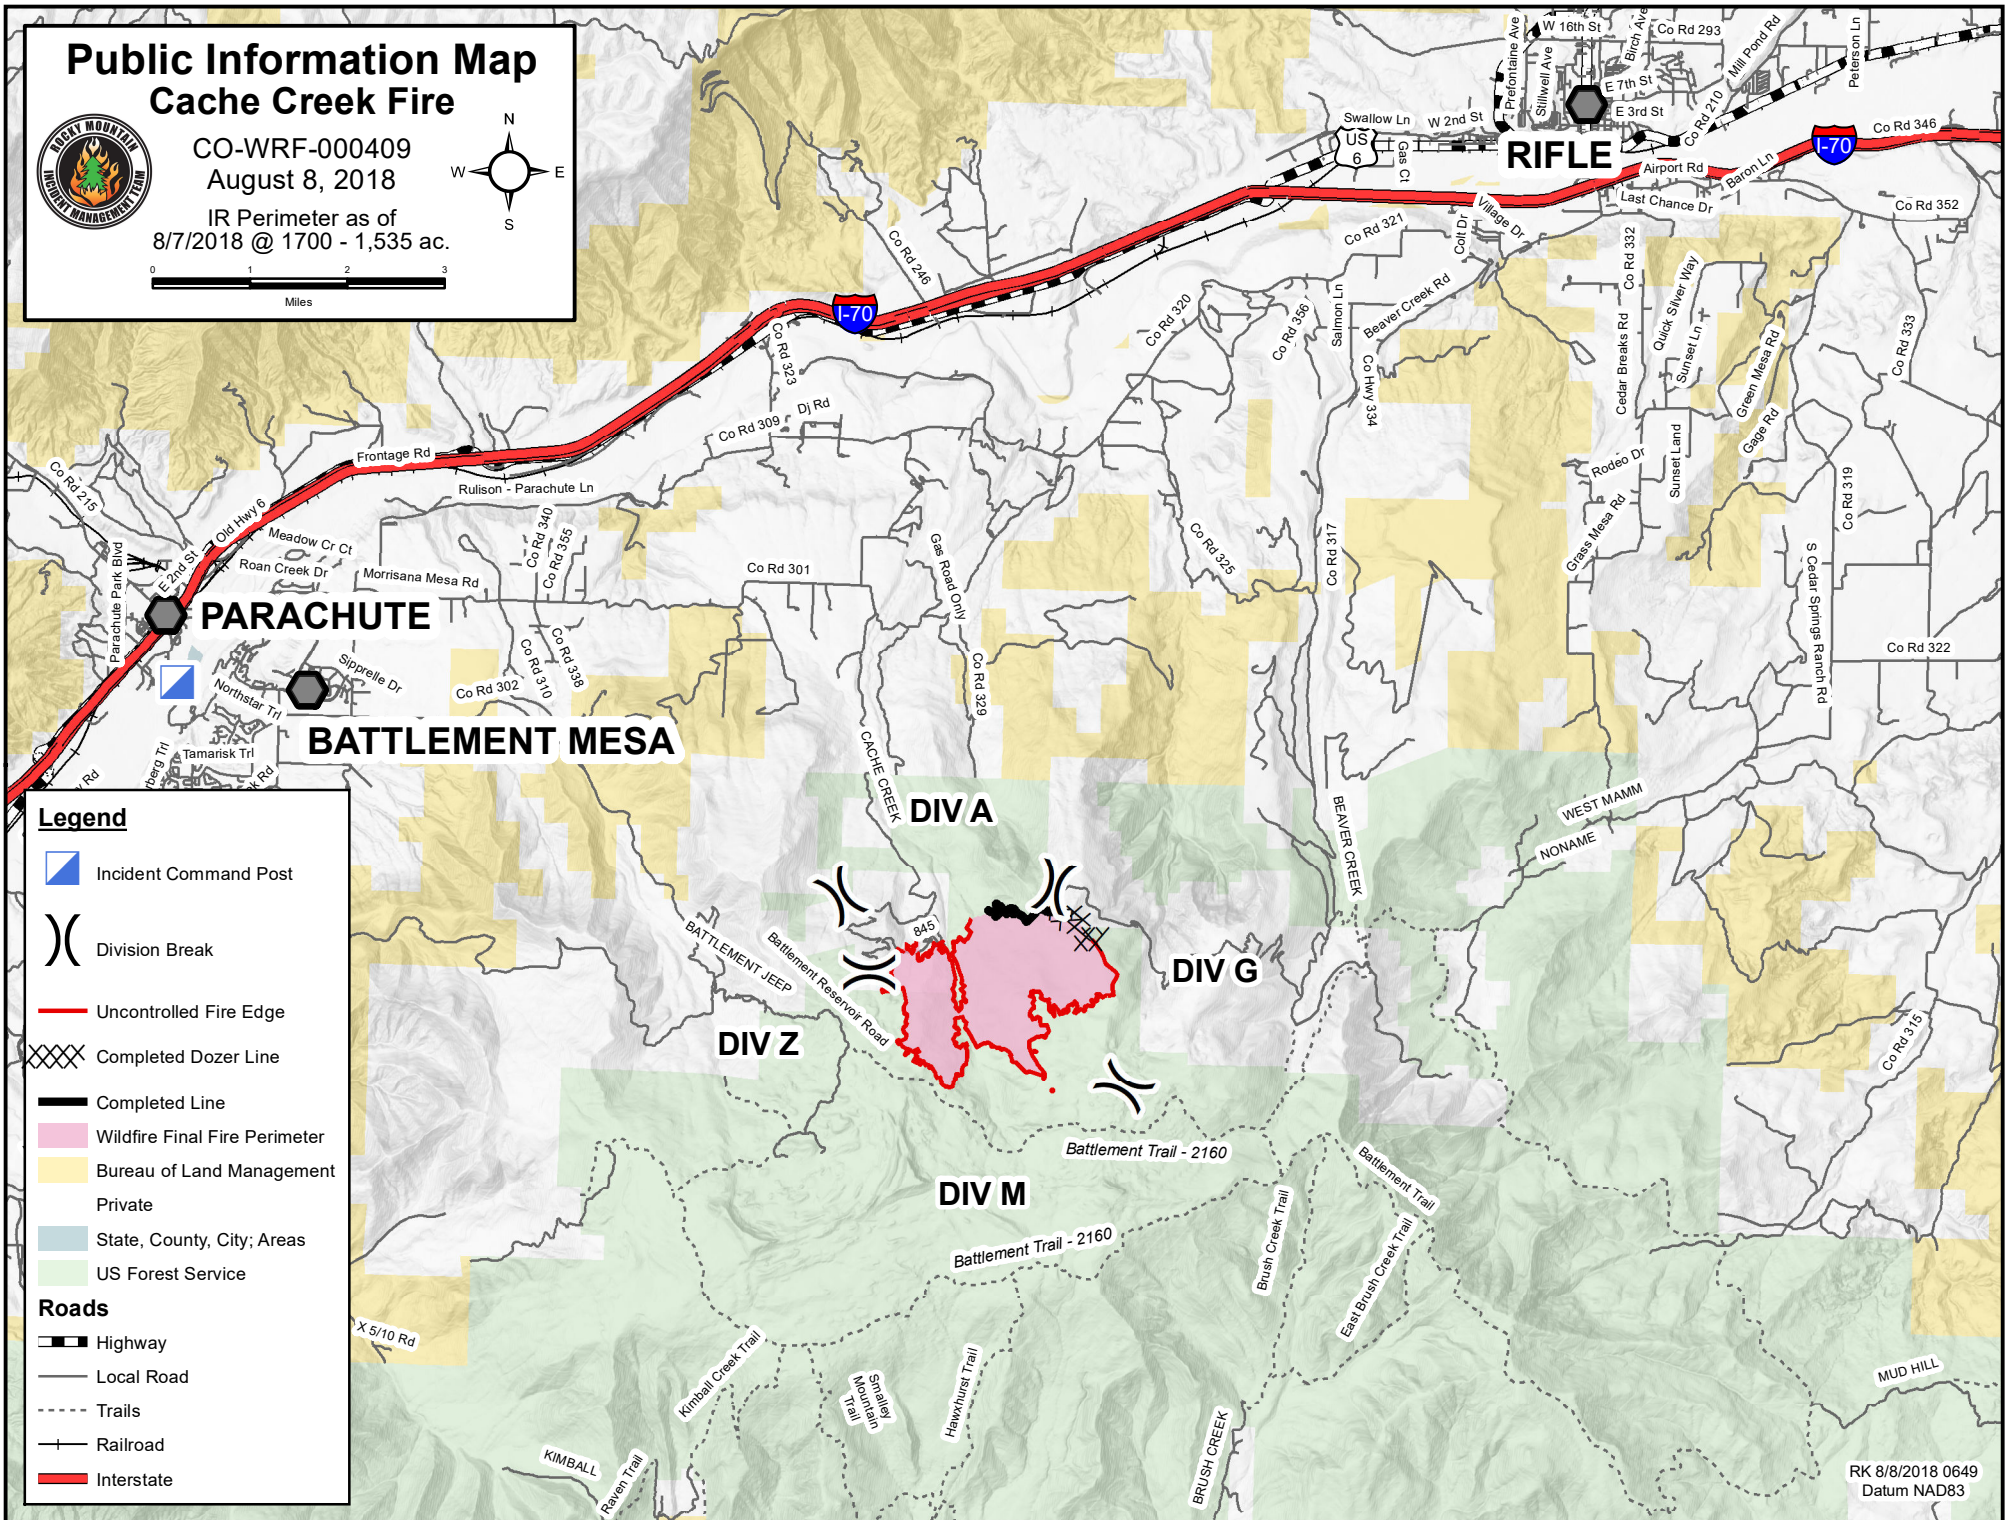

Public Information Map Cache Creek Fire

CO-WRF-000409
August 8, 2018

IR Perimeter as of
8/7/2018 @ 1700 - 1,535 ac.

Legend

- Incident Command Post
- Division Break
- Uncontrolled Fire Edge
- Completed Dozer Line
- Completed Line
- Wildfire Final Fire Perimeter
- Bureau of Land Management
- Private
- State, County, City; Areas
- US Forest Service

Roads

- Highway
- Local Road
- Trails
- Railroad
- Interstate