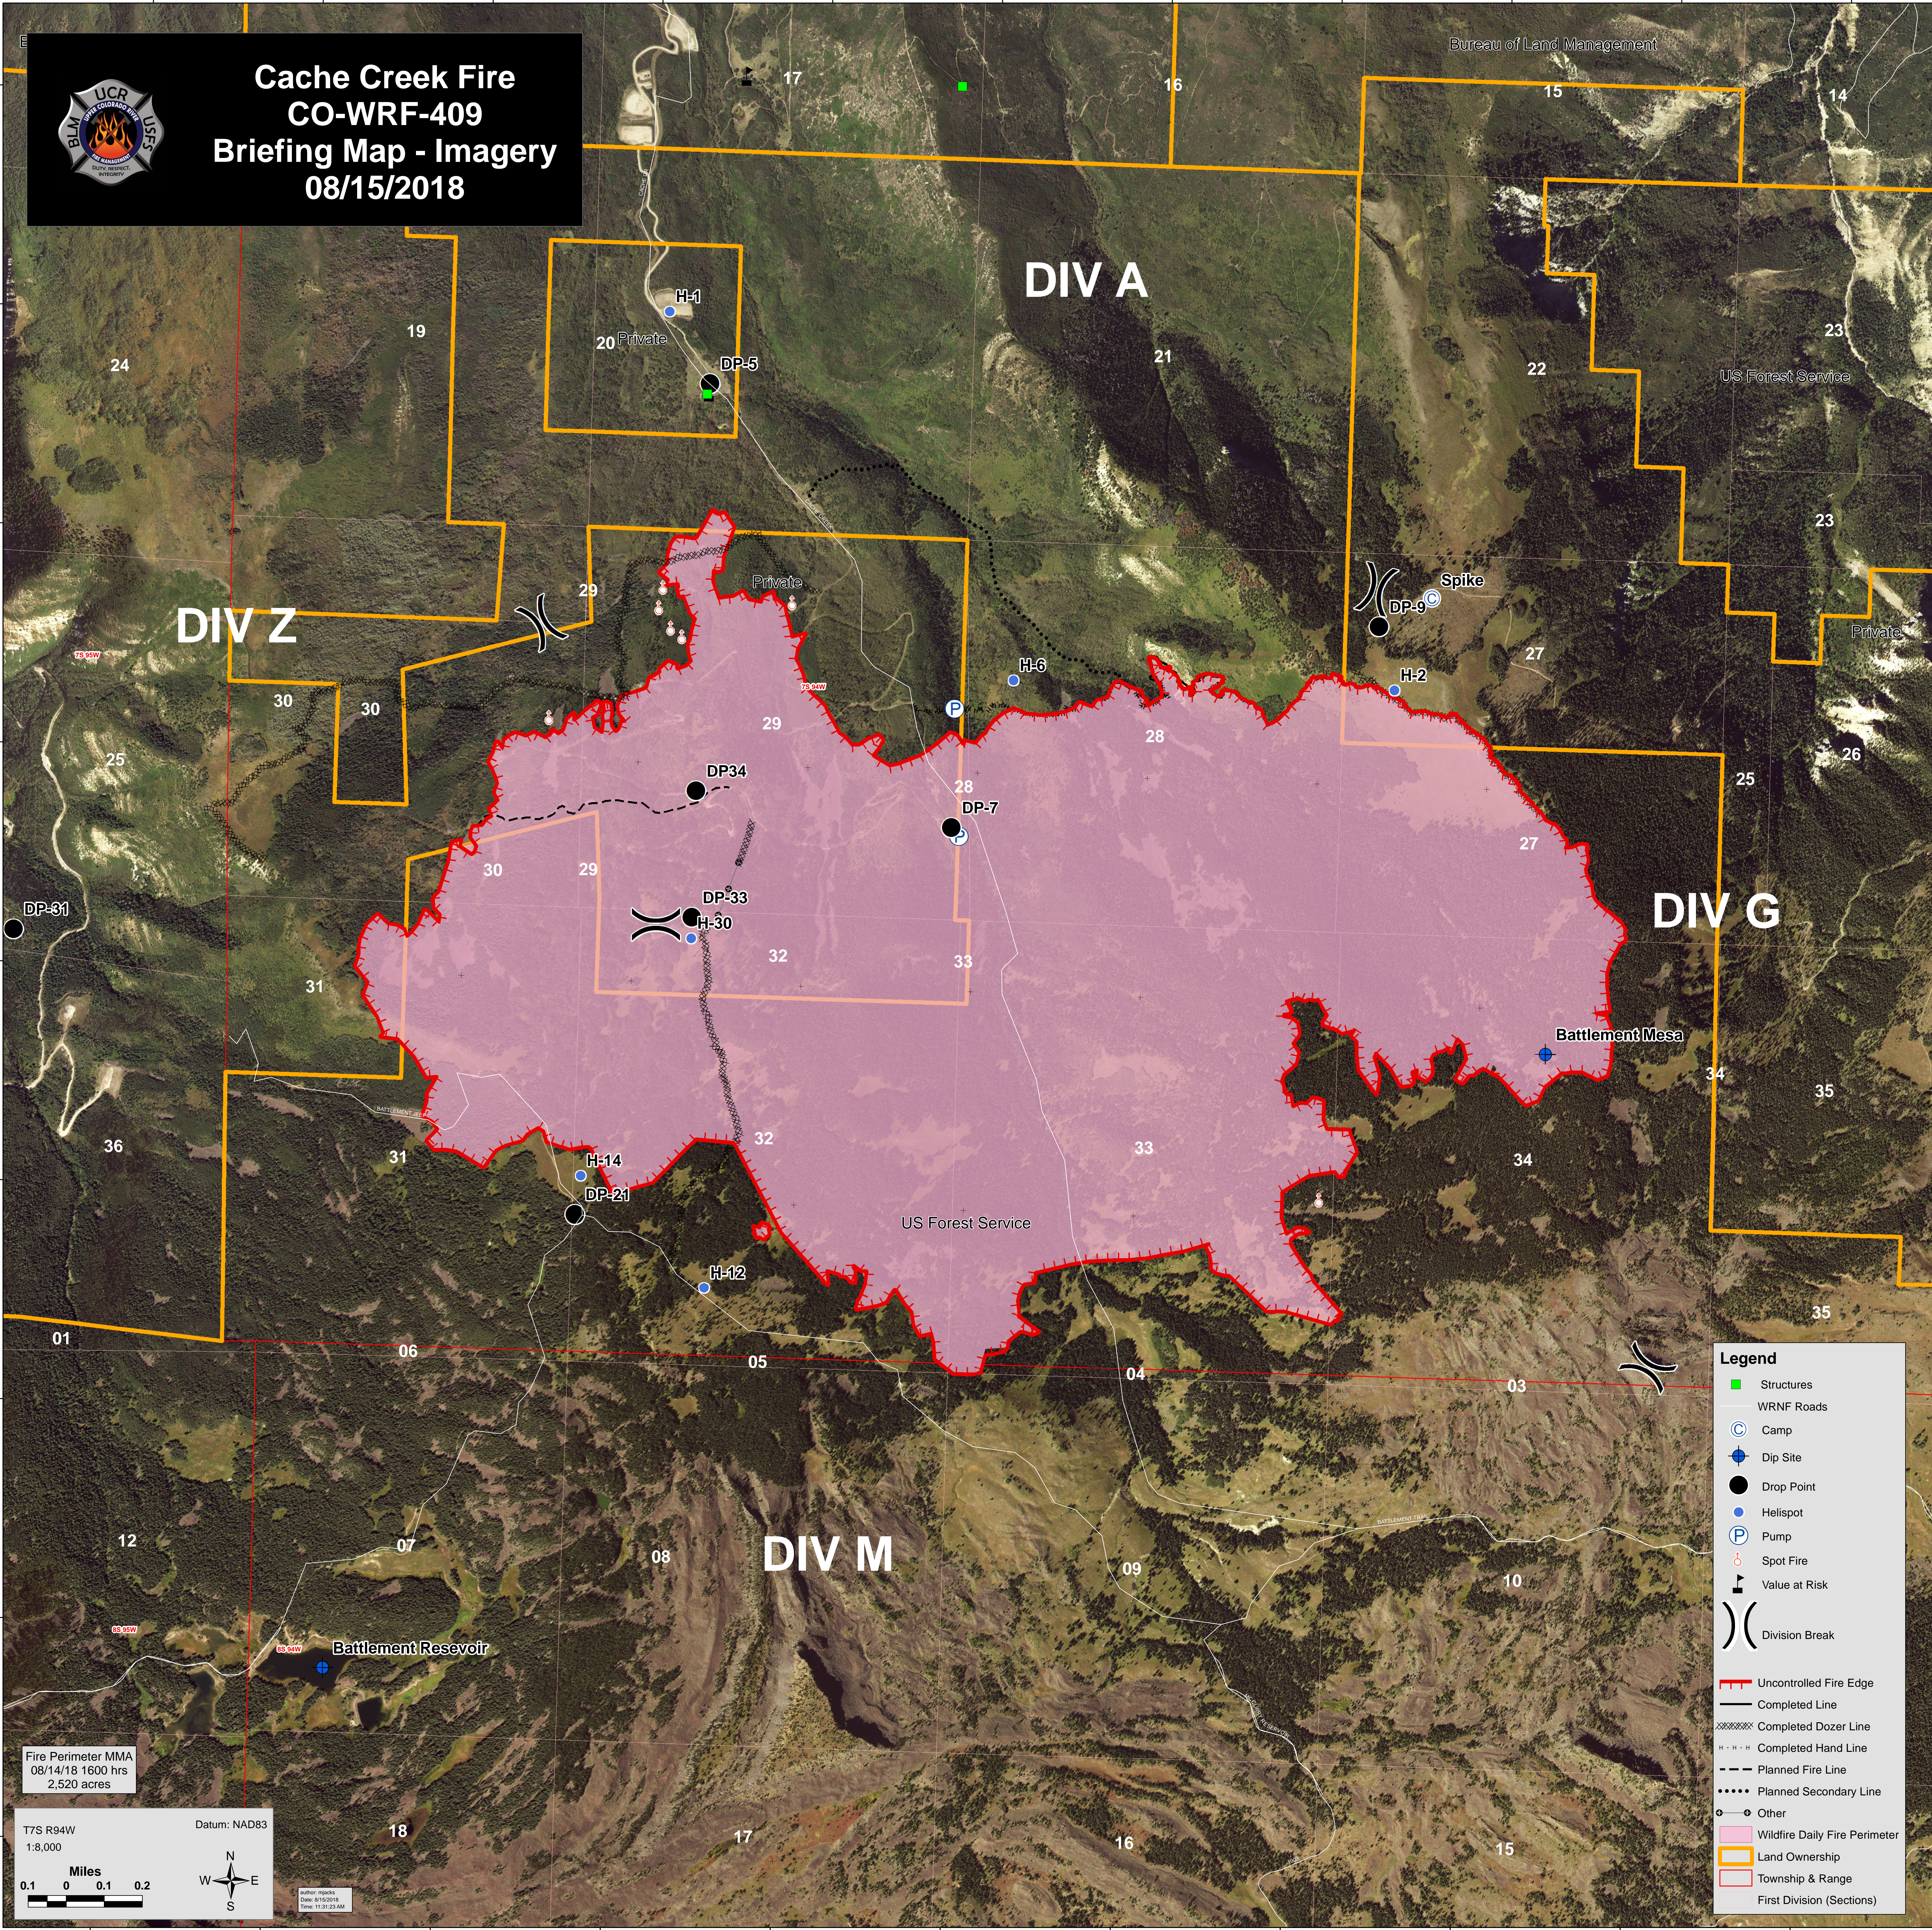

Cache Creek Fire CO-WRF-409 Briefing Map - Imagery 08/15/2018

Legend

- Structures
- WRNF Roads
- Camp
- Dip Site
- Drop Point
- Helispot
- Pump
- Spot Fire
- Value at Risk
- Division Break
- Uncontrolled Fire Edge
- Completed Line
- Completed Dozer Line
- Completed Hand Line
- Planned Fire Line
- Planned Secondary Line
- Other
- Wildfire Daily Fire Perimeter
- Land Ownership
- Township & Range
- First Division (Sections)

Fire Perimeter MMA
08/14/18 1600 hrs
2,520 acres

T7S R94W
1:8,000

Datum: NAD83

author: mgp/ks
Date: 8/15/2018
Time: 11:31:23 AM