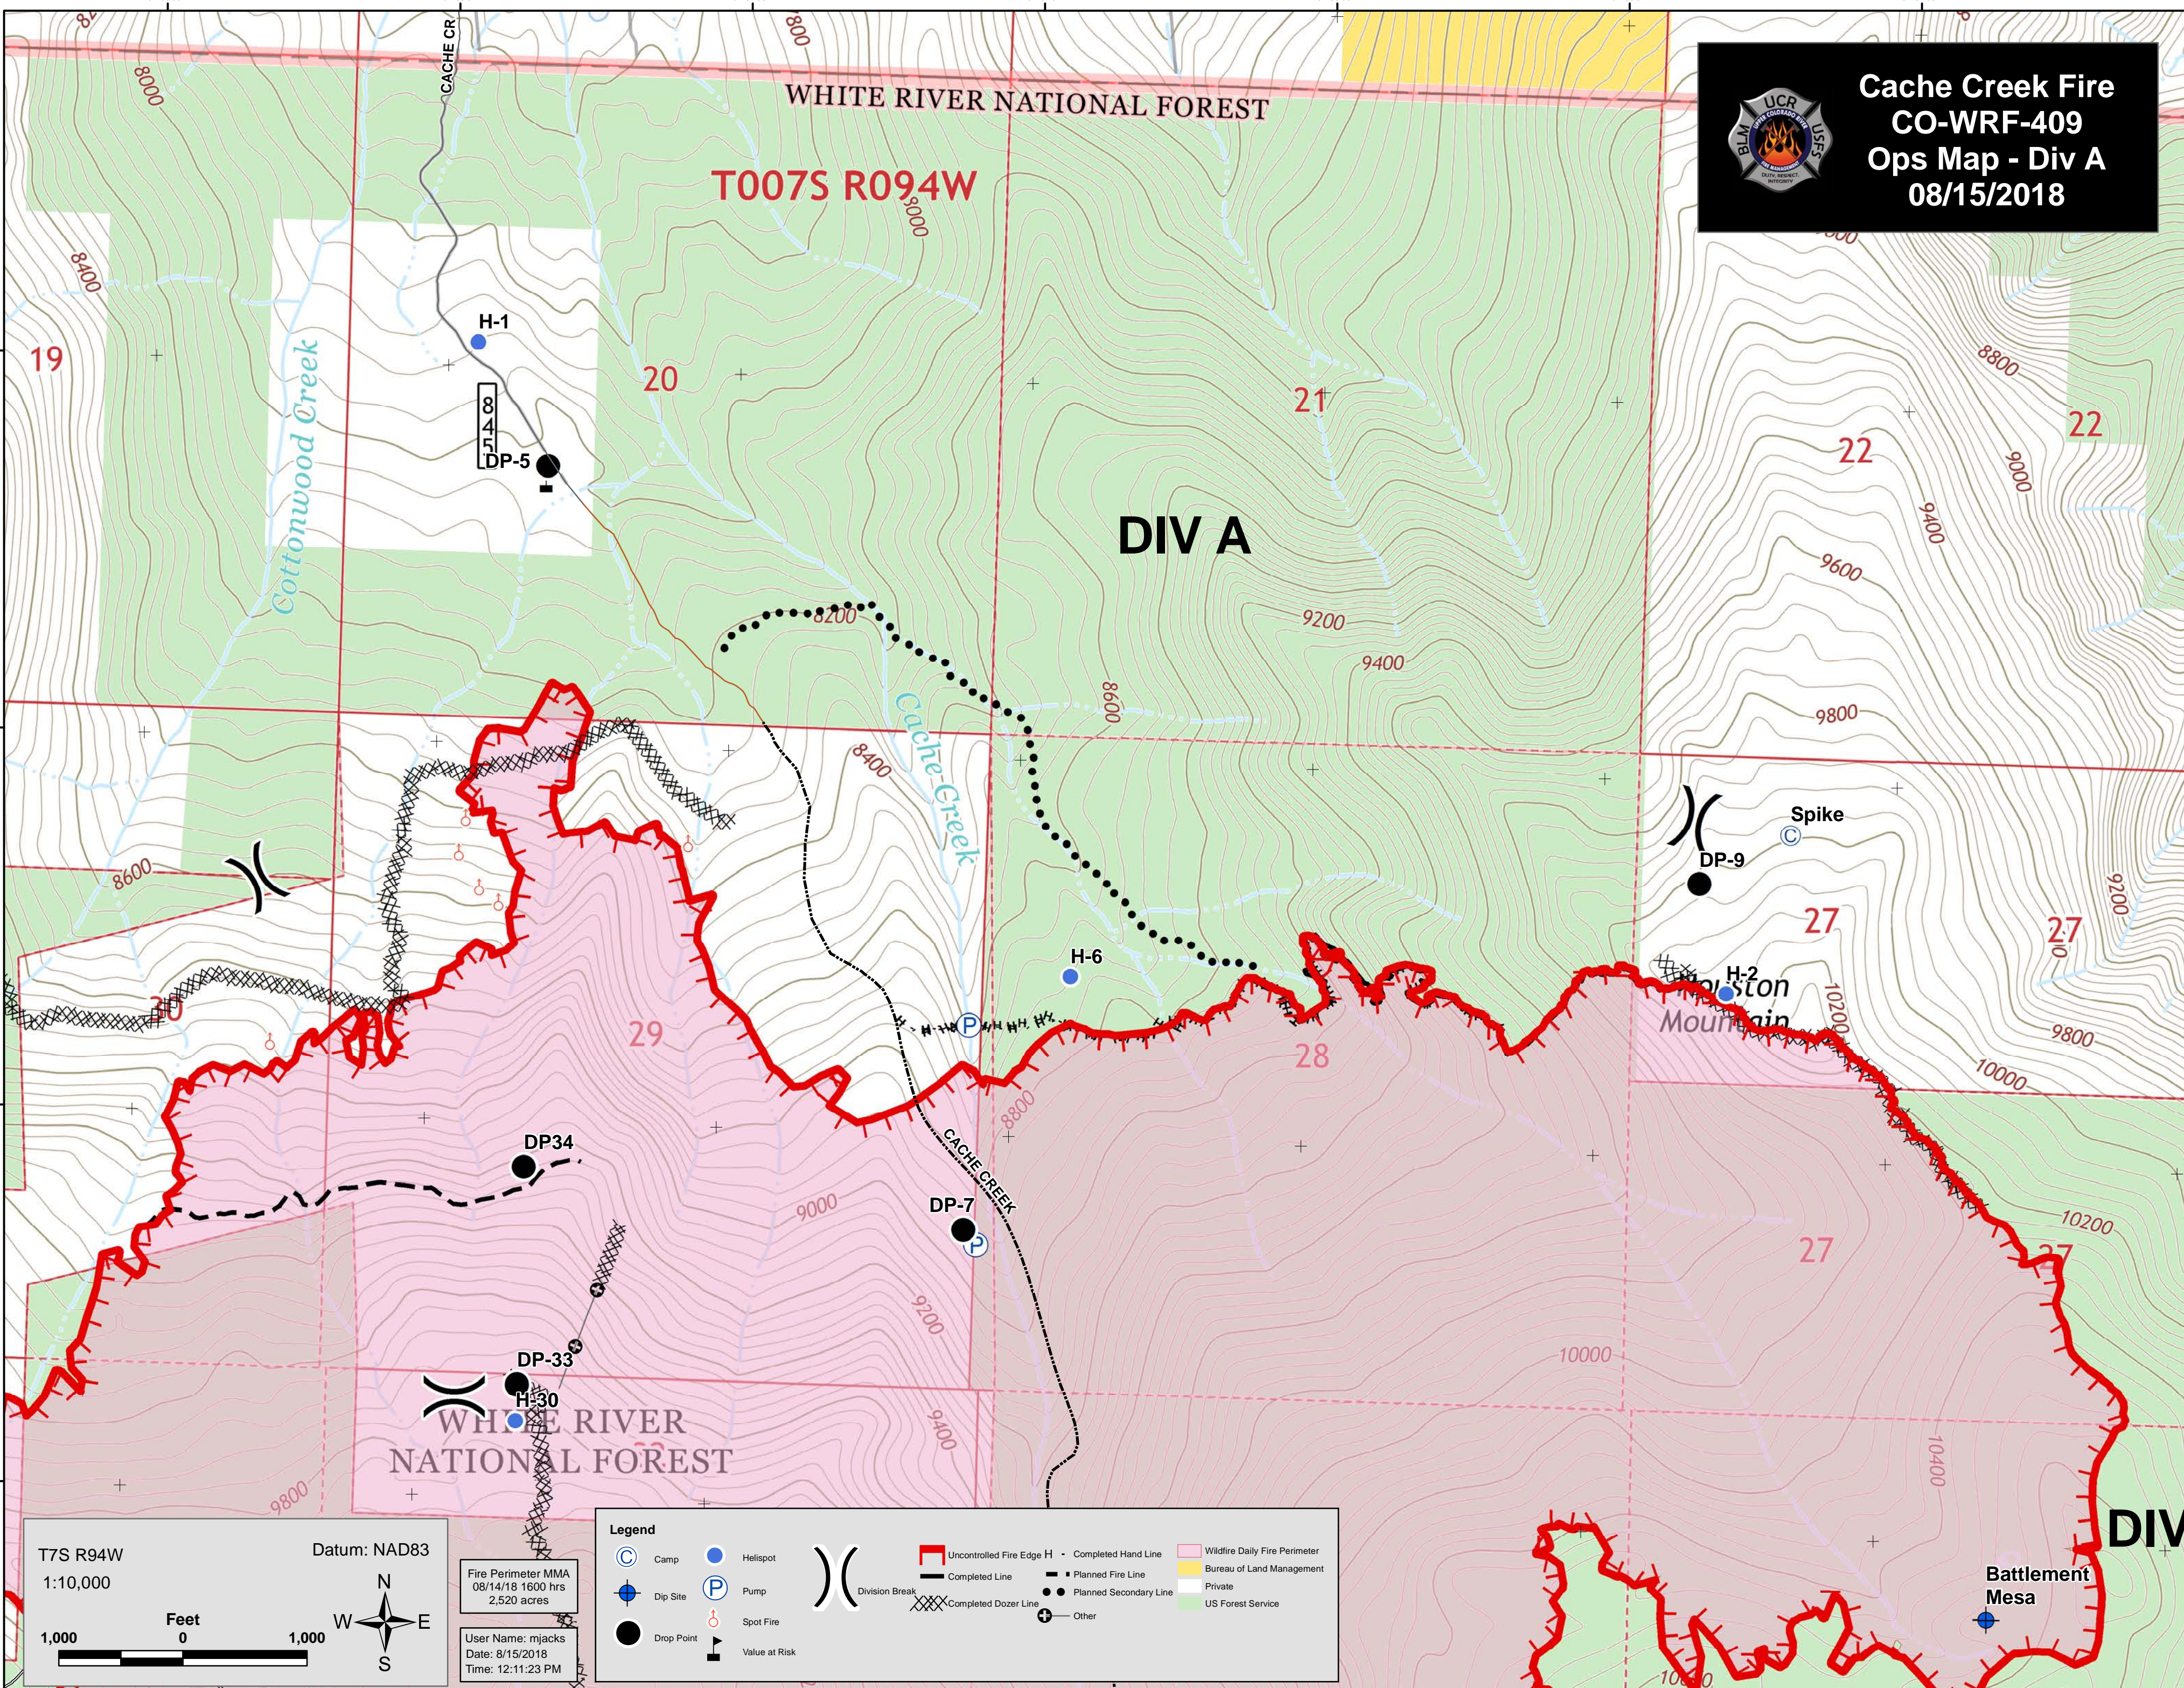

Cache Creek Fire
CO-WRF-409
Ops Map - Div A
08/15/2018

T7S R94W
 1:10,000

Datum: NAD83

1,000 Feet 0 1,000

Fire Perimeter MMA
 08/14/18 1600 hrs
 2,520 acres

User Name: mjacks
 Date: 8/15/2018
 Time: 12:11:23 PM

Legend

Camp	Helispot	Division Break	Uncontrolled Fire Edge	Completed Hand Line	Wildfire Daily Fire Perimeter
Dip Site	Pump	Completed Dozer Line	Completed Line	Planned Fire Line	Bureau of Land Management
Drop Point	Spot Fire	Other	Planned Secondary Line	Private	US Forest Service
Value at Risk					