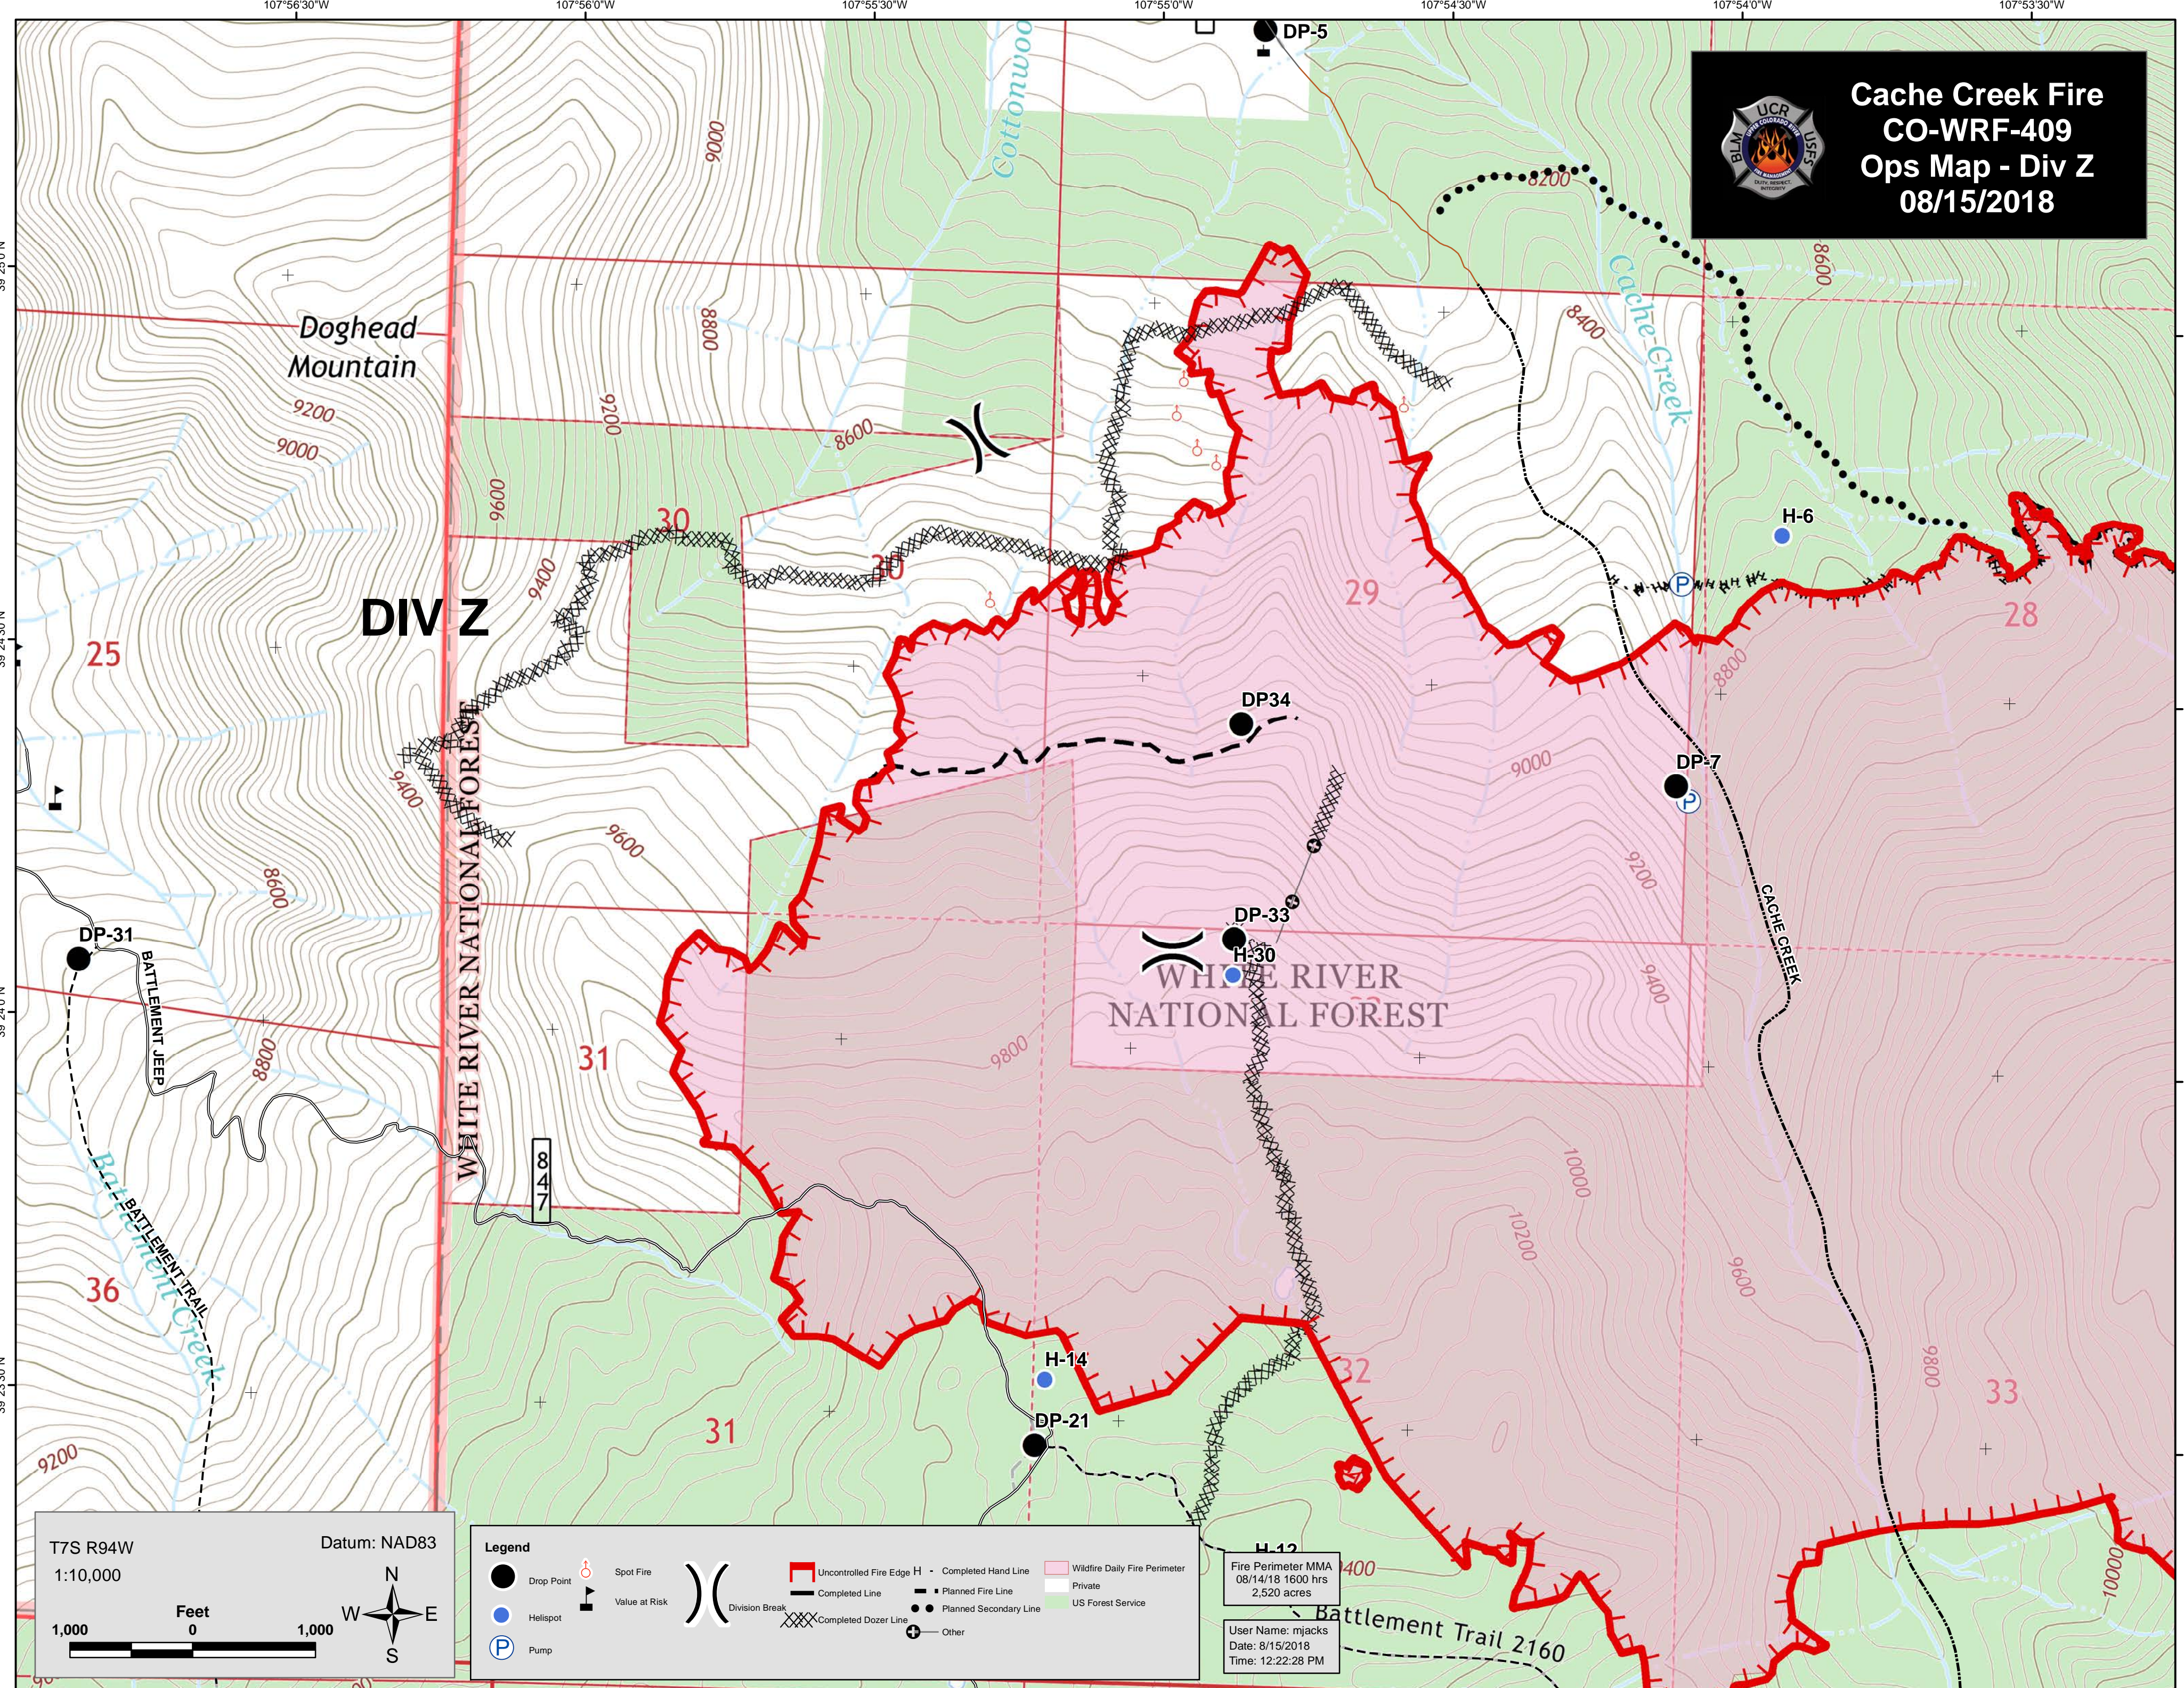

Cache Creek Fire
CO-WRF-409
Ops Map - Div Z
08/15/2018

T7S R94W
 1:10,000
 Datum: NAD83

Scale: 1,000 Feet

Legend

- Drop Point
- Spot Fire
- ▲ Value at Risk
- ⊕ Pump
- ⎓ Uncontrolled Fire Edge
- ⎓ Completed Line
- ⎓ Completed Dozer Line
- ⎓ Completed Hand Line
- ⎓ Planned Fire Line
- ⎓ Planned Secondary Line
- ⎓ Other
- ⎓ Wildfire Daily Fire Perimeter
- ⎓ Private
- ⎓ US Forest Service

Fire Perimeter MMA
 08/14/18 1600 hrs
 2,520 acres

User Name: mjacks
 Date: 8/15/2018
 Time: 12:22:28 PM