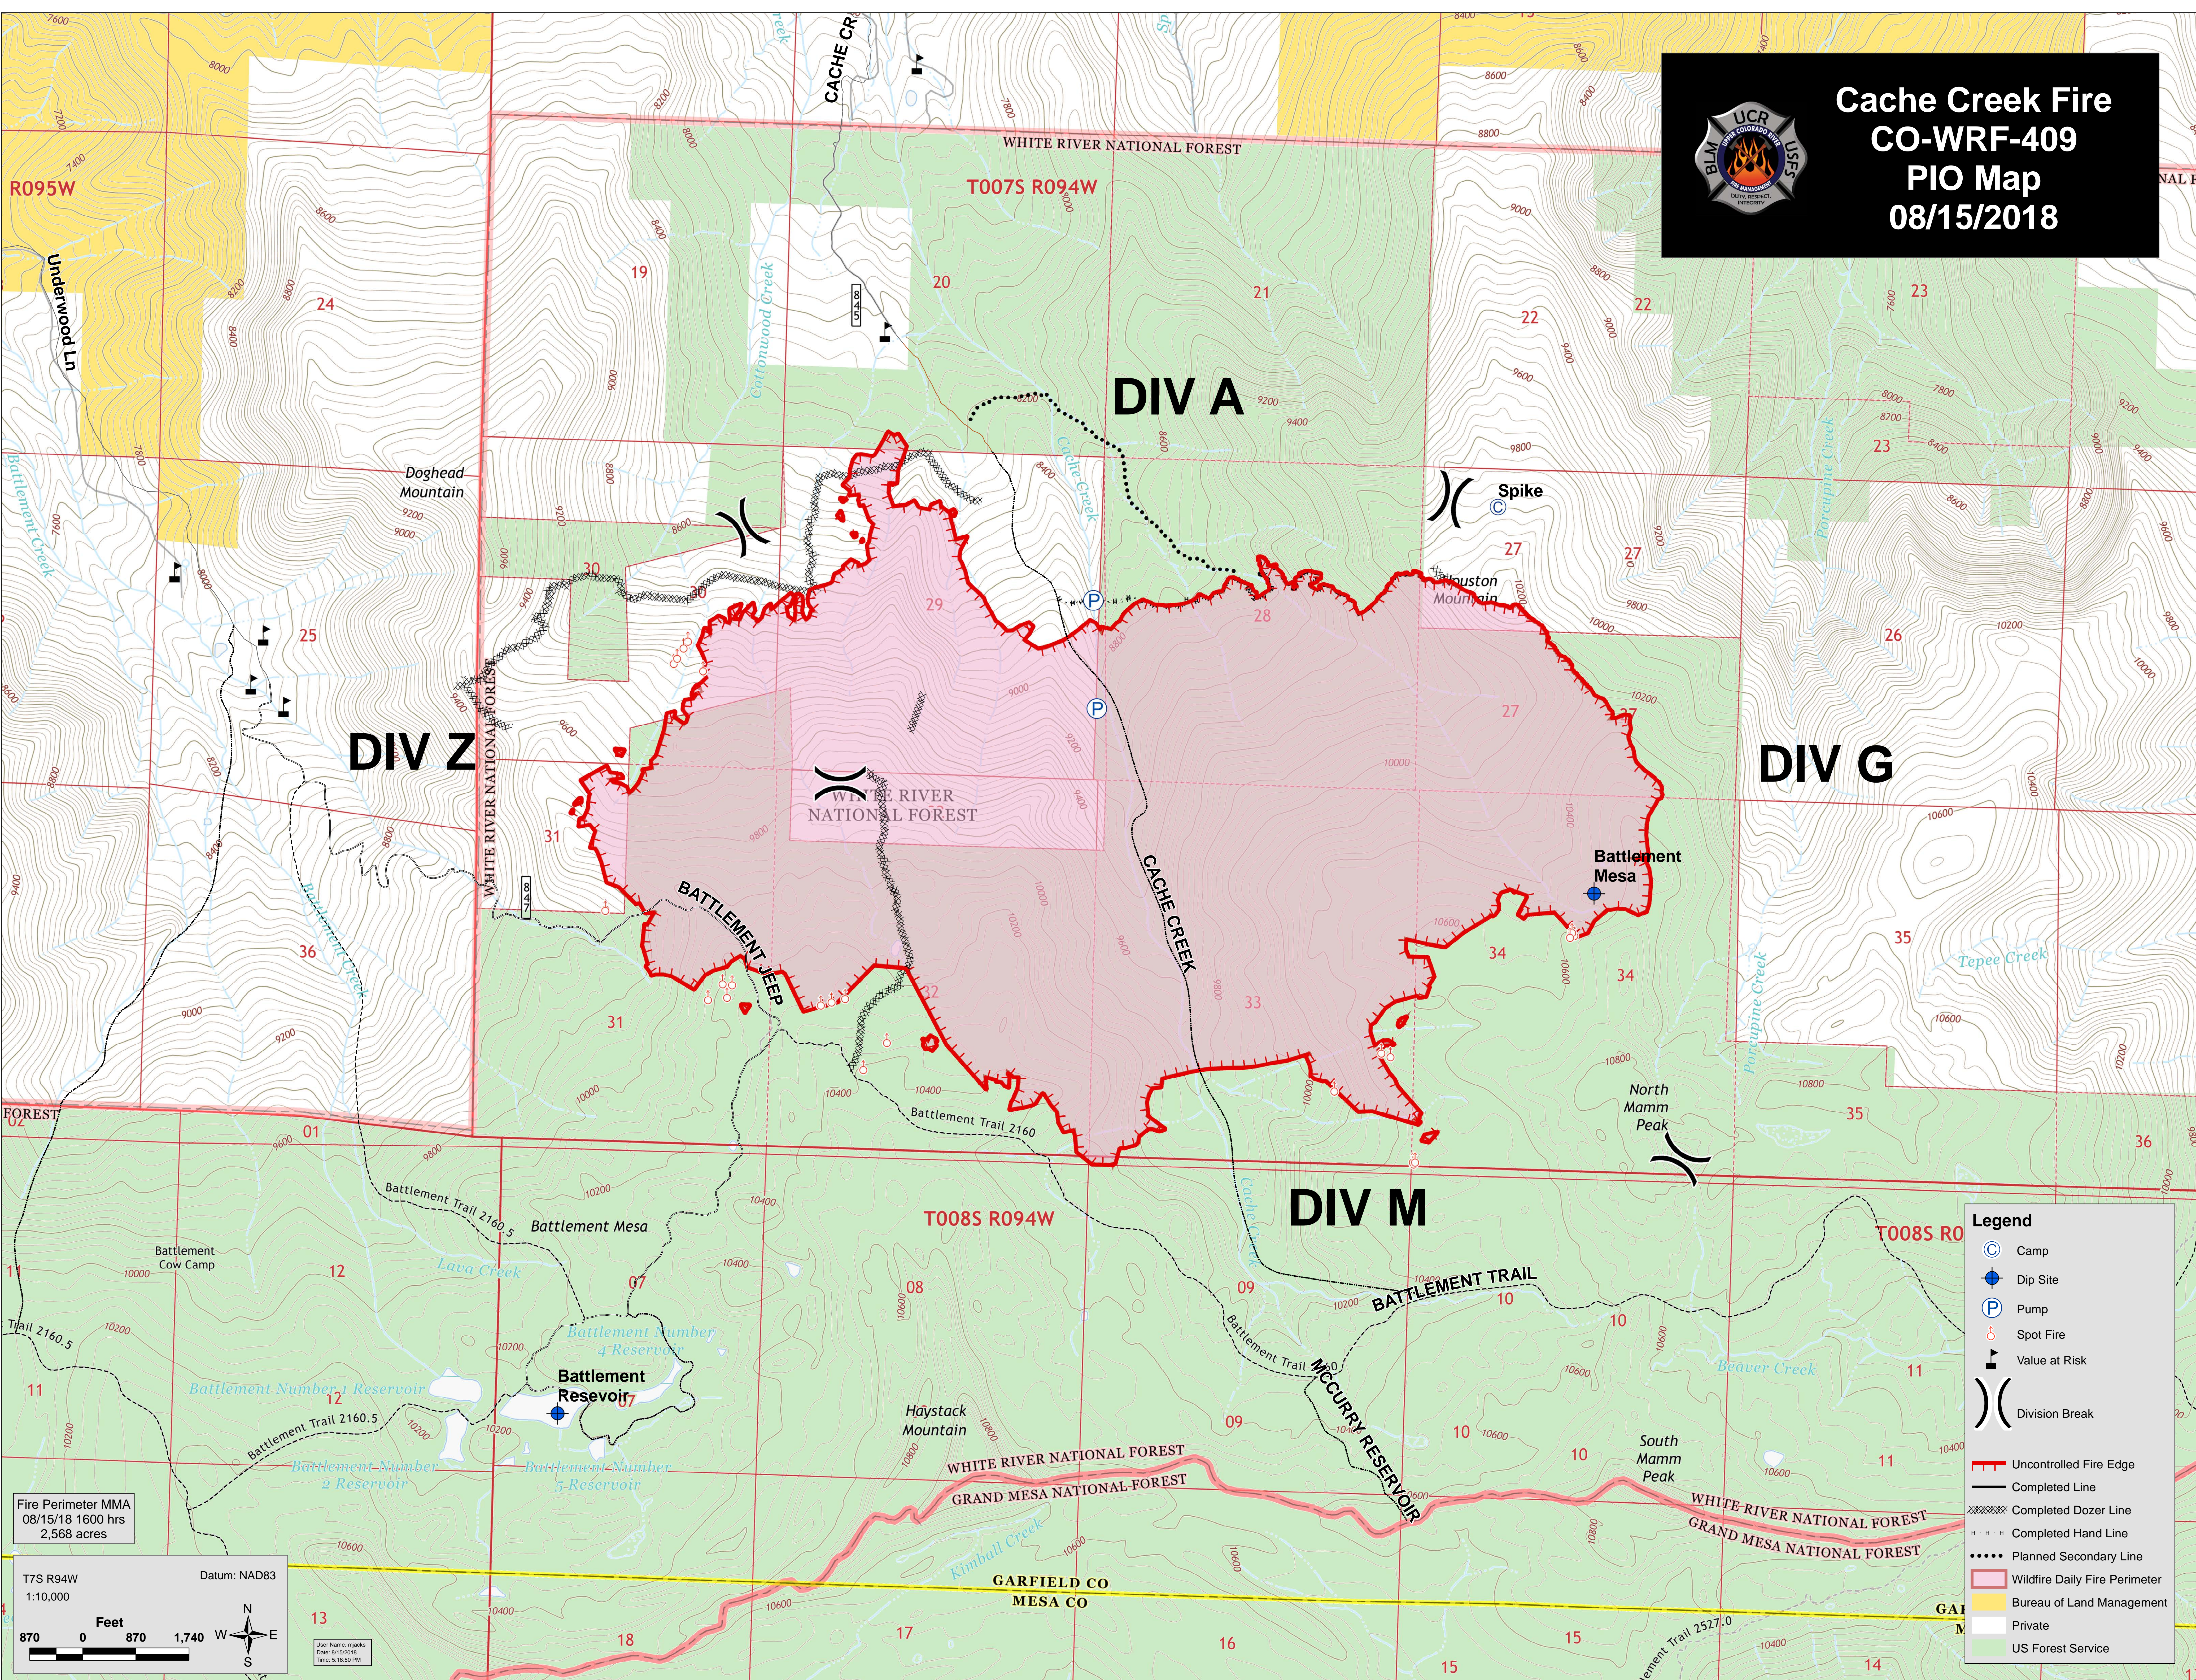

# Cache Creek Fire CO-WRF-409 PIO Map 08/15/2018

Fire Perimeter MMA  
08/15/18 1600 hrs  
2,568 acres

T7S R94W  
1:10,000  
Datum: NAD83

Feet  
0 870 1,740

W E  
N S

User Name: rpsacks  
Date: 8/15/2018  
Time: 5:16:50 PM

Legend	
	Camp
	Dip Site
	Pump
	Spot Fire
	Value at Risk
	Division Break
	Uncontrolled Fire Edge
	Completed Line
	Completed Dozer Line
	Completed Hand Line
	Planned Secondary Line
	Wildfire Daily Fire Perimeter
	Bureau of Land Management
	Private
	US Forest Service