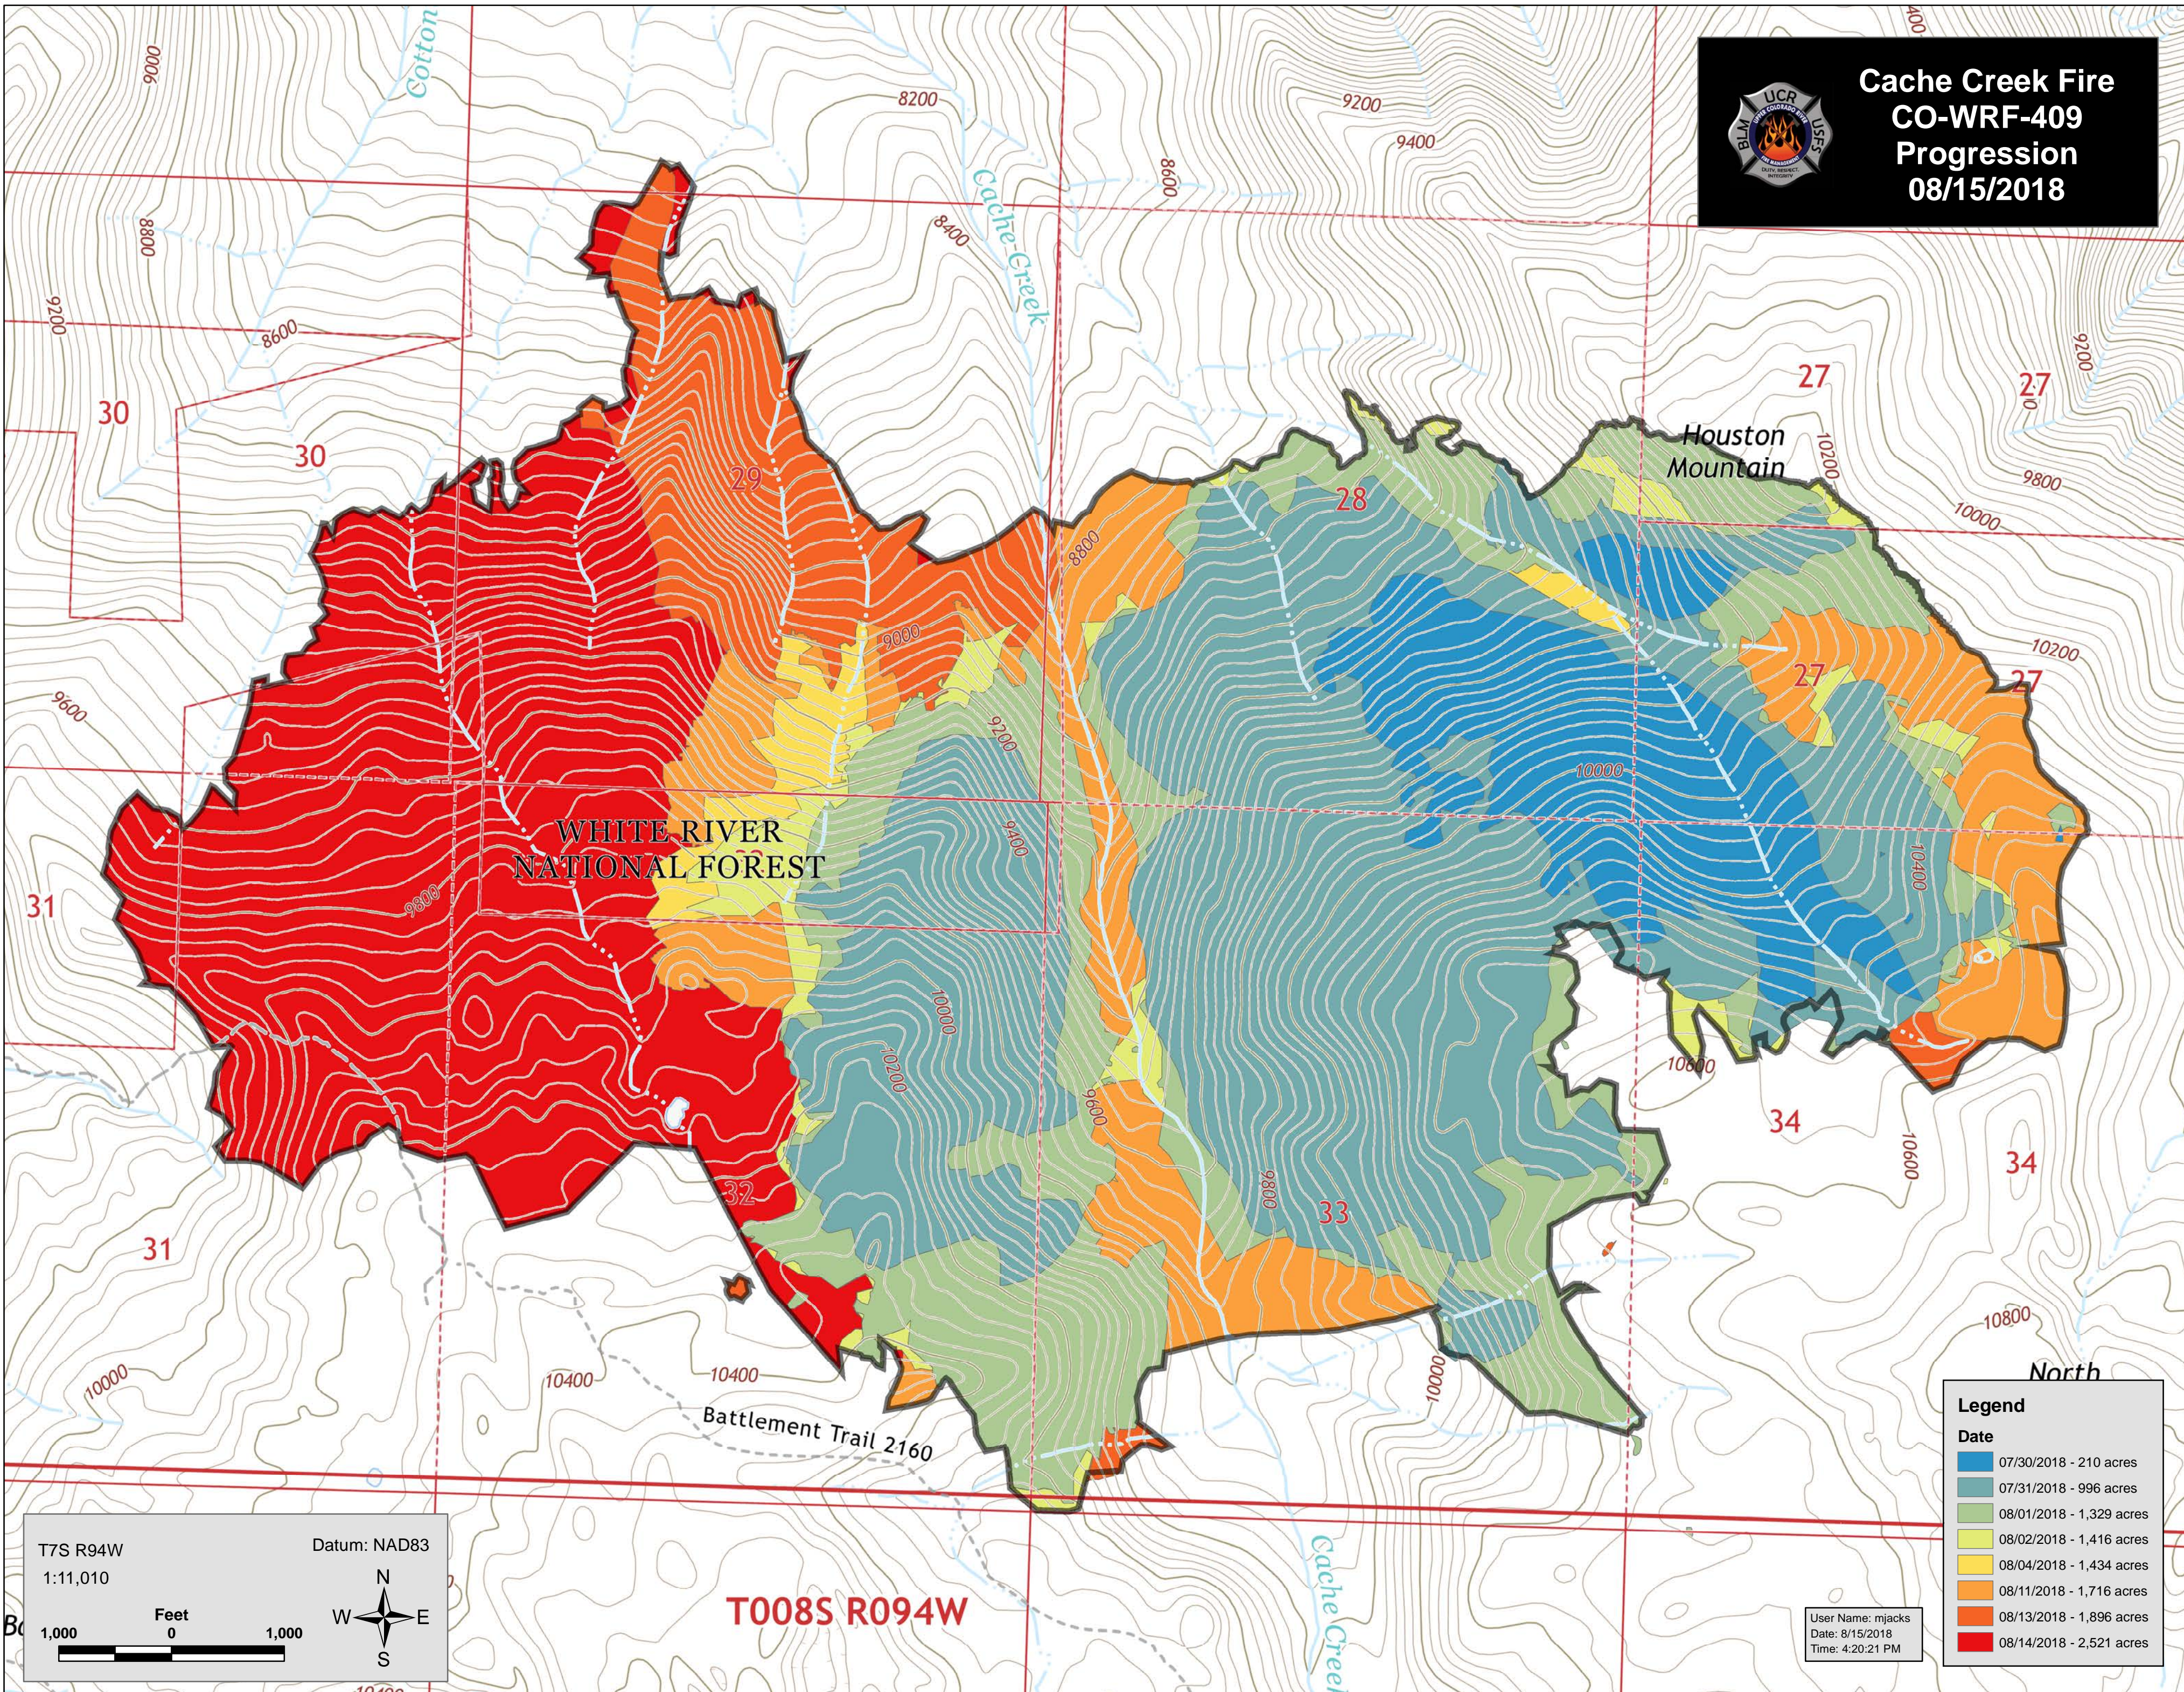

**Cache Creek Fire**  
**CO-WRF-409**  
**Progression**  
**08/15/2018**

**Legend**

**Date**

Blue	07/30/2018 - 210 acres
Teal	07/31/2018 - 996 acres
Light Green	08/01/2018 - 1,329 acres
Yellow	08/02/2018 - 1,416 acres
Orange	08/04/2018 - 1,434 acres
Dark Orange	08/11/2018 - 1,716 acres
Red-Orange	08/13/2018 - 1,896 acres
Red	08/14/2018 - 2,521 acres

User Name: mjacks  
 Date: 8/15/2018  
 Time: 4:20:21 PM

T7S R94W Datum: NAD83  
 1:11,010  
 Feet  
 1,000 0 1,000  
 W N E  
 S

**T008S R094W**