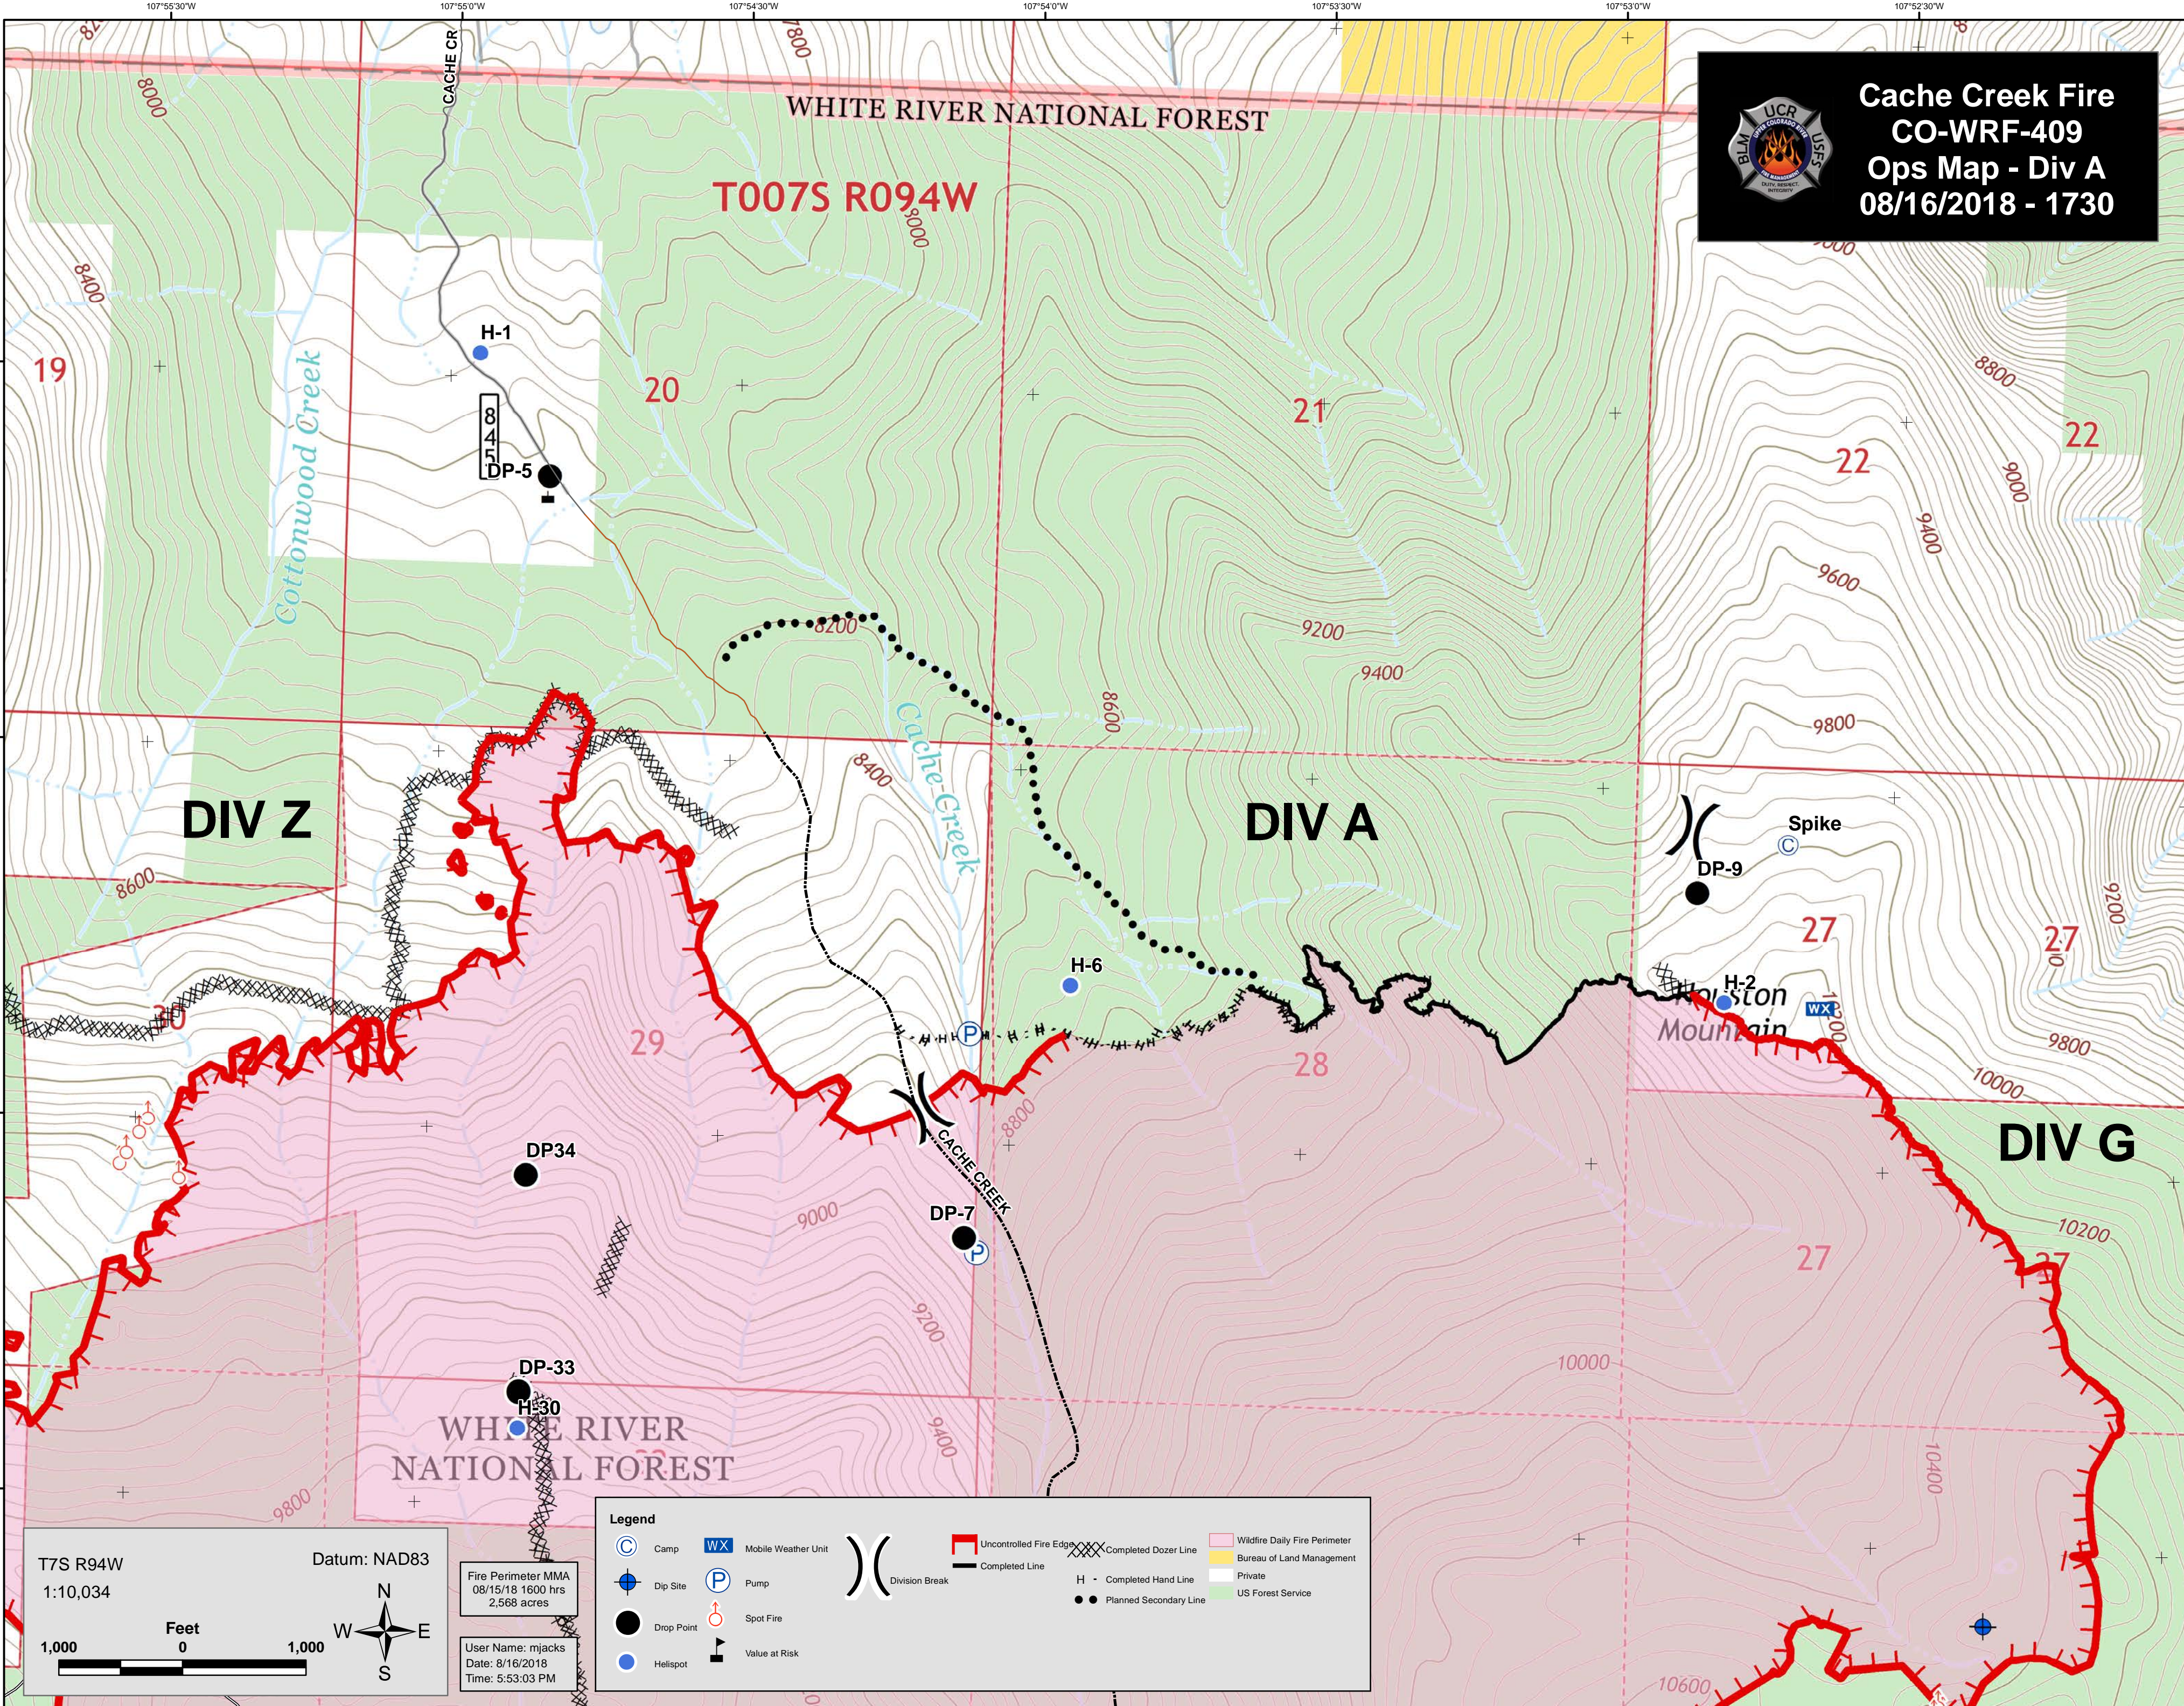

Cache Creek Fire
CO-WRF-409
Ops Map - Div A
08/16/2018 - 1730

T7S R94W
 1:10,034

Datum: NAD83

1,000 Feet 0 1,000

Fire Perimeter MMA
 08/15/18 1600 hrs
 2,568 acres

User Name: mjacks
 Date: 8/16/2018
 Time: 5:53:03 PM

Legend

Camp	Mobile Weather Unit	Division Break	Uncontrolled Fire Edge	Completed Dozer Line	Wildfire Daily Fire Perimeter
Dip Site	Pump	Completed Hand Line	Completed Line	Bureau of Land Management	Private
Drop Point	Spot Fire	Planned Secondary Line	US Forest Service		
Helispot	Value at Risk				