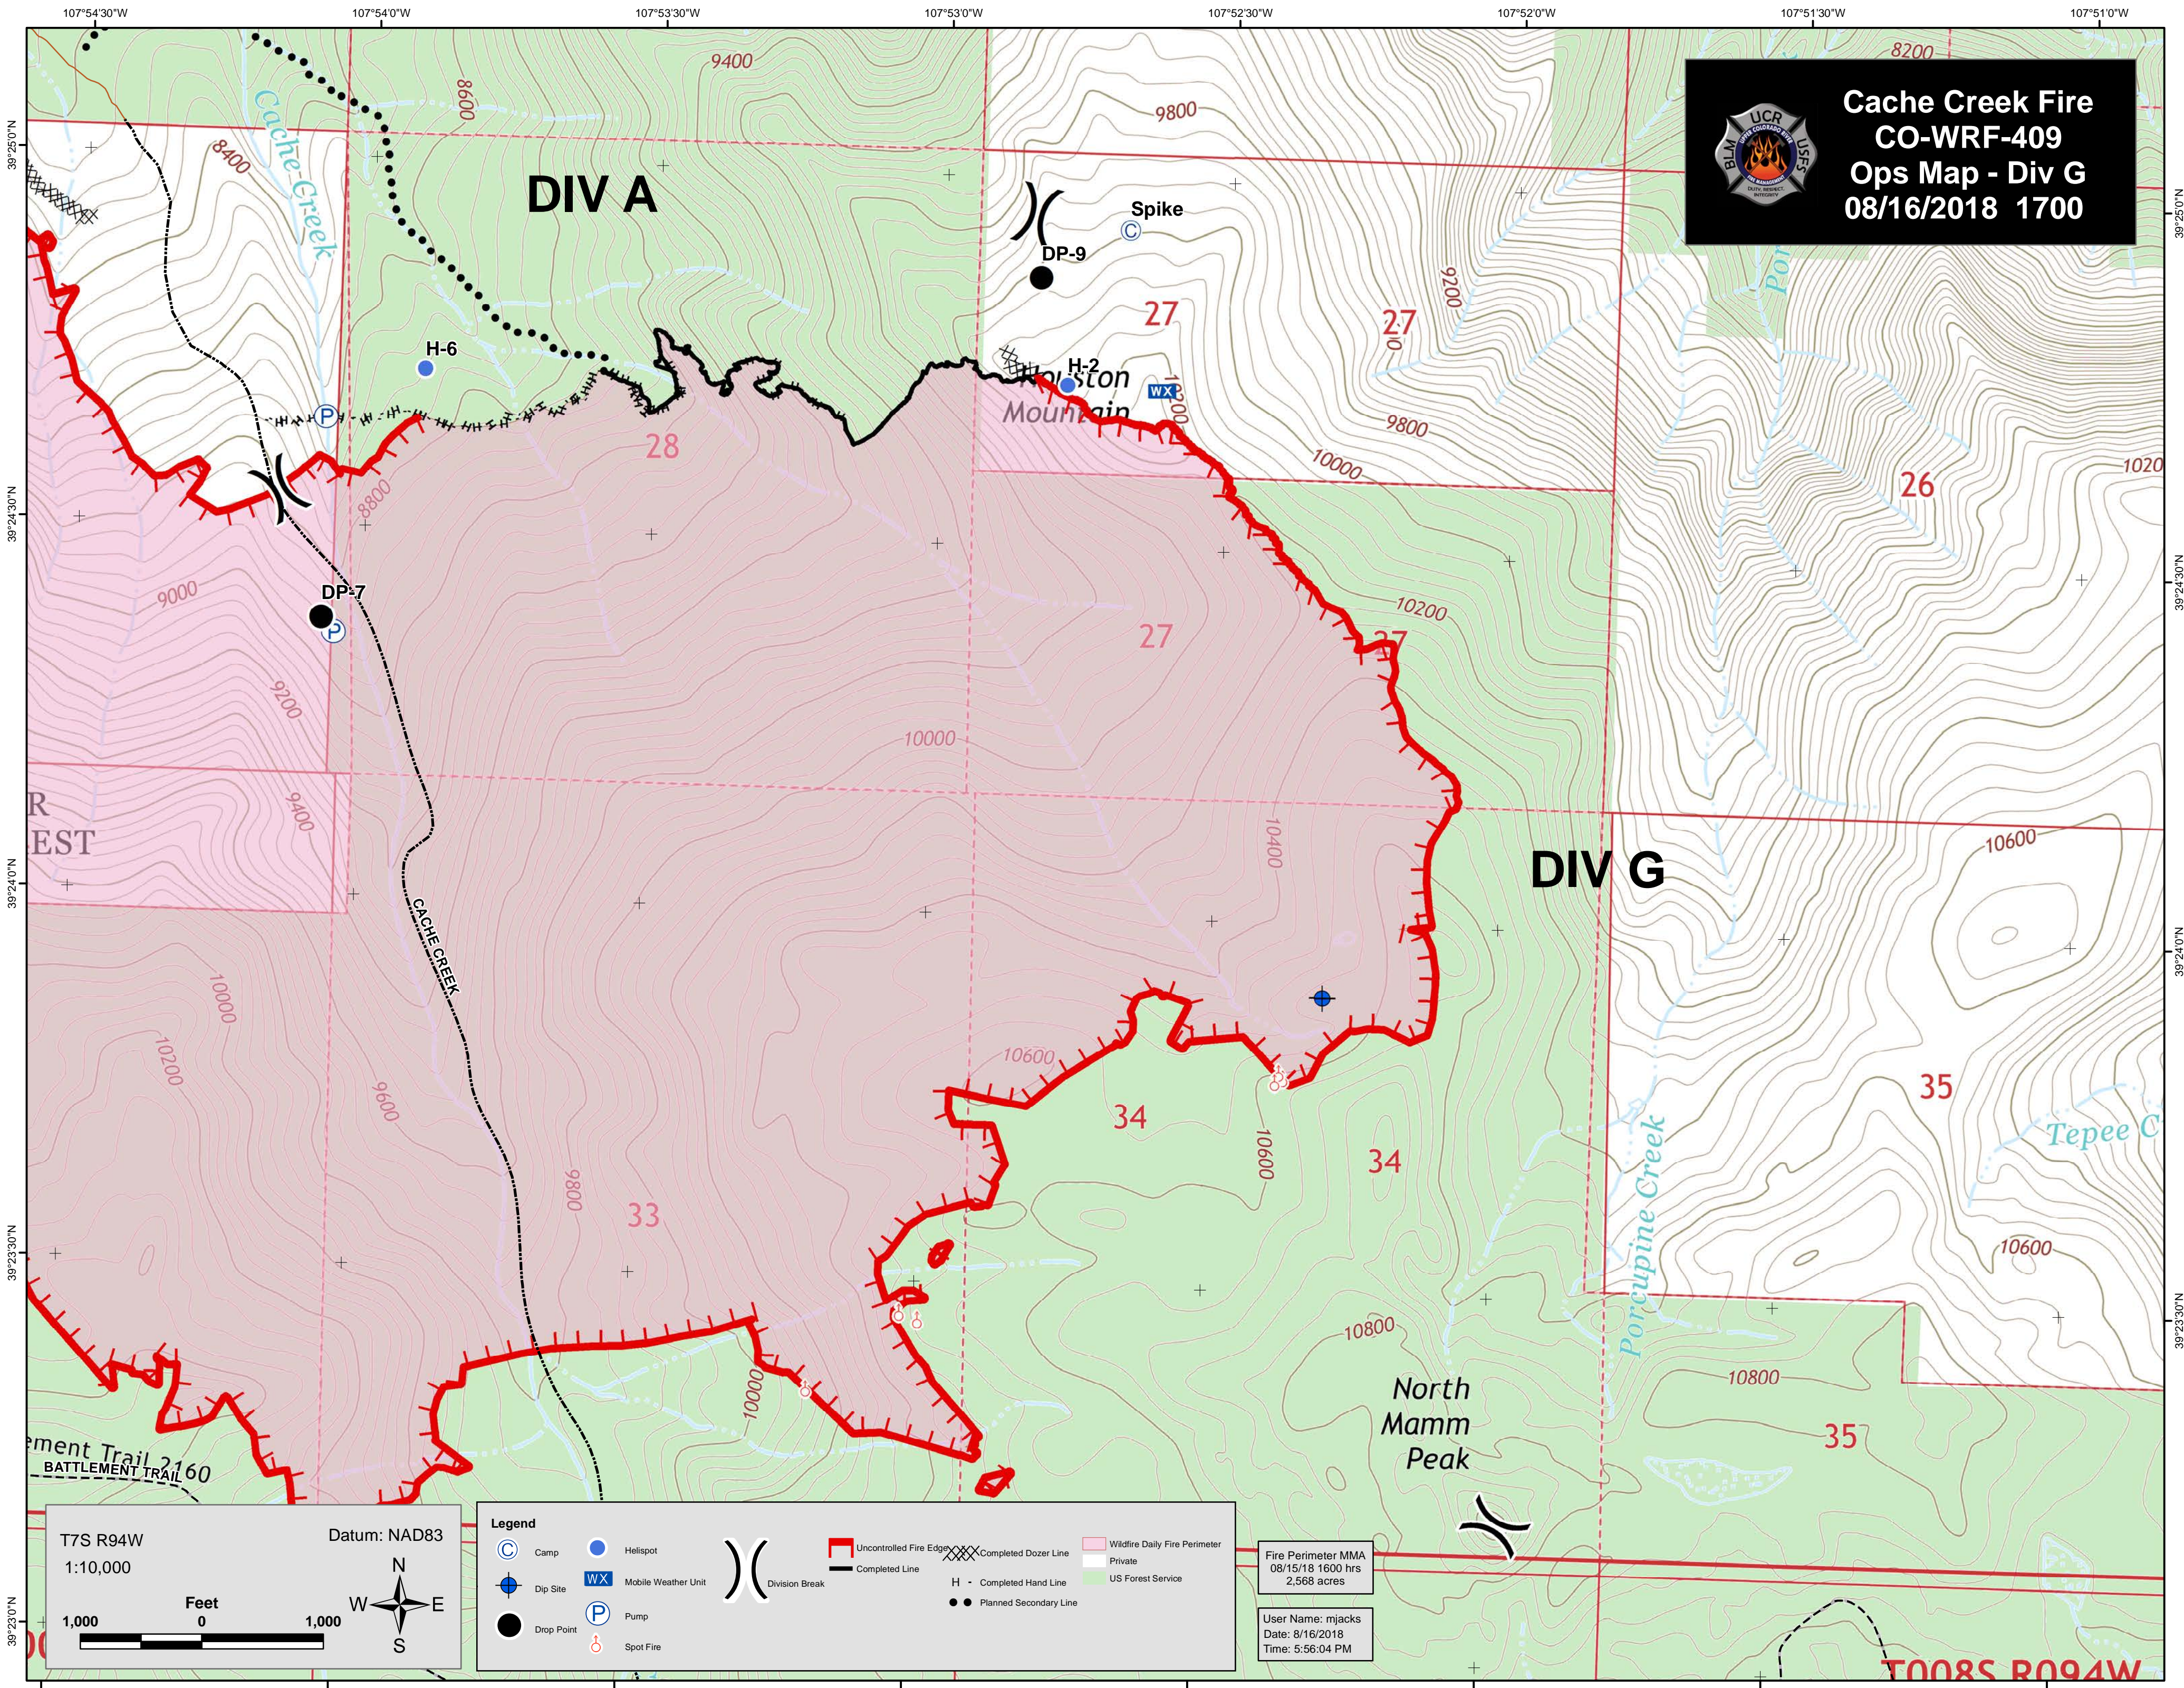

Cache Creek Fire
CO-WRF-409
Ops Map - Div G
08/16/2018 1700

T7S R94W
 1:10,000

Datum: NAD83

Scale: 1,000 Feet

Legend

Camp	Helispot	Division Break	Uncontrolled Fire Edge	Completed Dozer Line	Wildfire Daily Fire Perimeter
Dip Site	Mobile Weather Unit	Completed Line	Private	US Forest Service	
Drop Point	Pump	Completed Hand Line	Planned Secondary Line		
	Spot Fire				

Fire Perimeter MMA
 08/15/18 1600 hrs
 2,568 acres

User Name: mjacks
 Date: 8/16/2018
 Time: 5:56:04 PM

T008S R094W