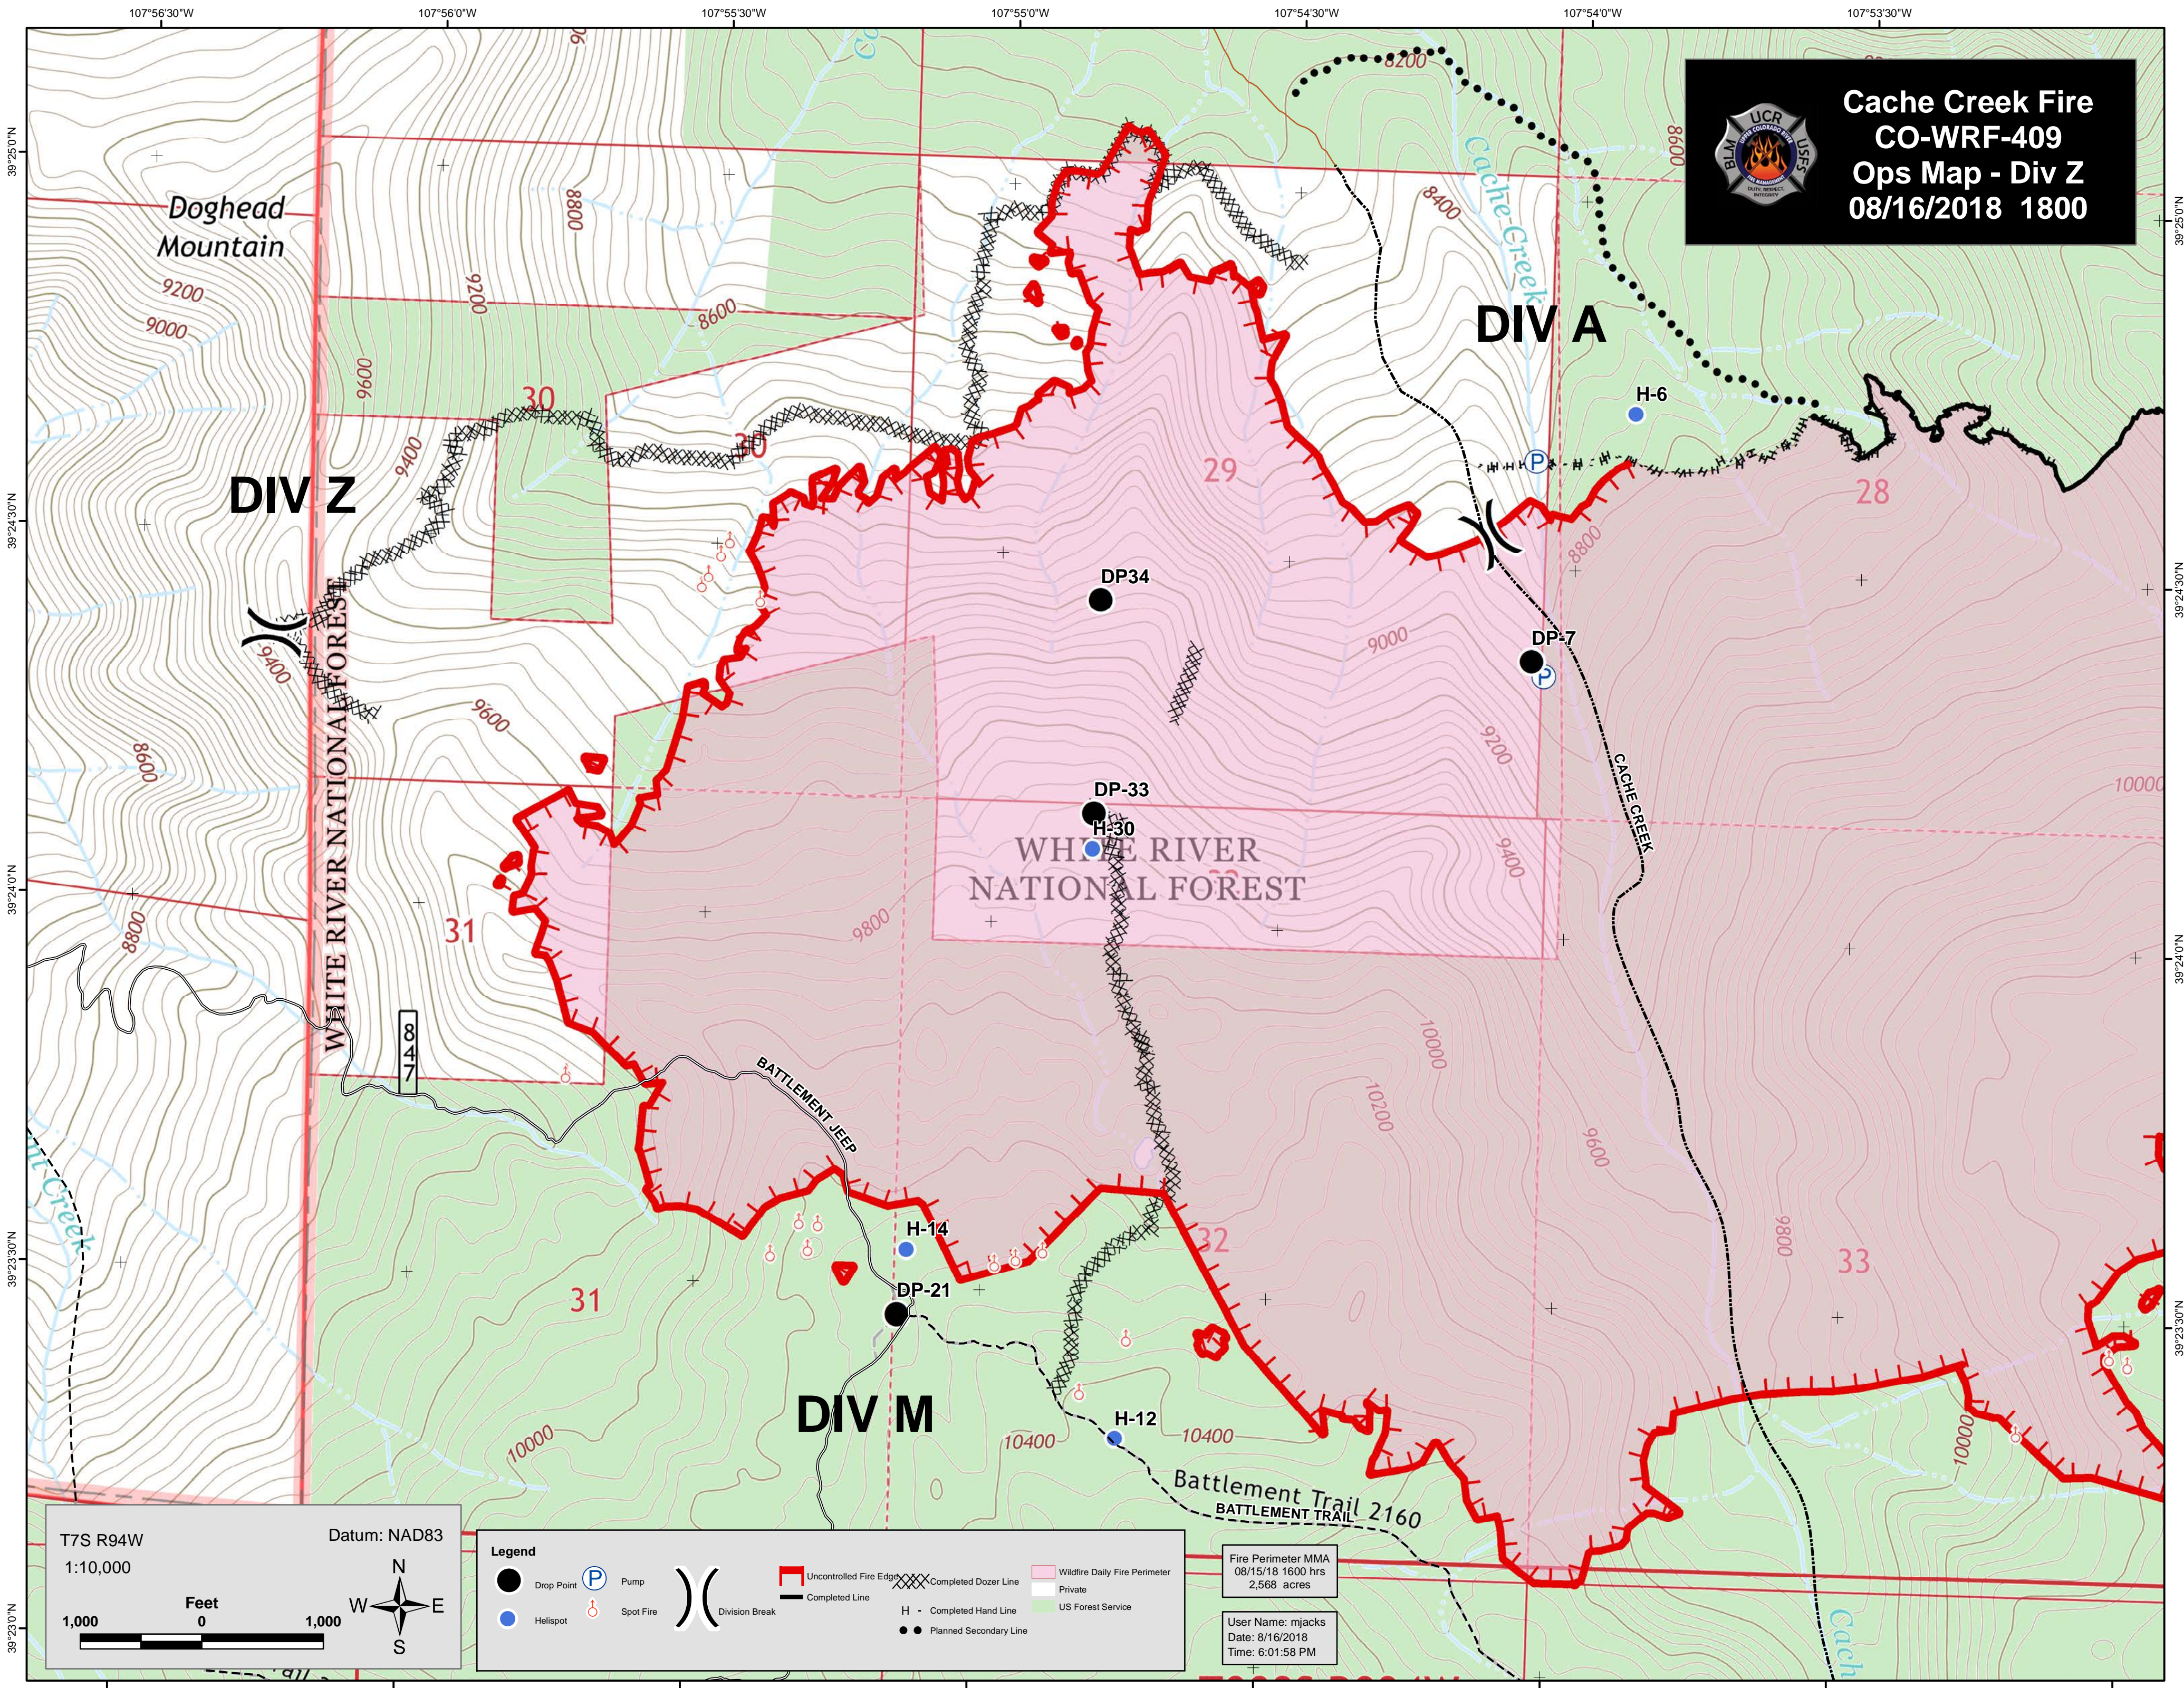

Cache Creek Fire
CO-WRF-409
Ops Map - Div Z
08/16/2018 1800

T7S R94W
 1:10,000
 Datum: NAD83
 Feet
 0 1,000
 W N E S

Legend

- Drop Point
- ⊕ Pump
- Helispot
- ⊕ Spot Fire
- ⌋ Division Break
- ▬ Uncontrolled Fire Edge
- ▬ Completed Line
- ▬ Completed Dozer Line
- H - Completed Hand Line
- Planned Secondary Line
- ▬ Wildfire Daily Fire Perimeter
- ▬ Private
- ▬ US Forest Service

Fire Perimeter MMA
 08/15/18 1600 hrs
 2,568 acres
 User Name: mjacks
 Date: 8/16/2018
 Time: 6:01:58 PM