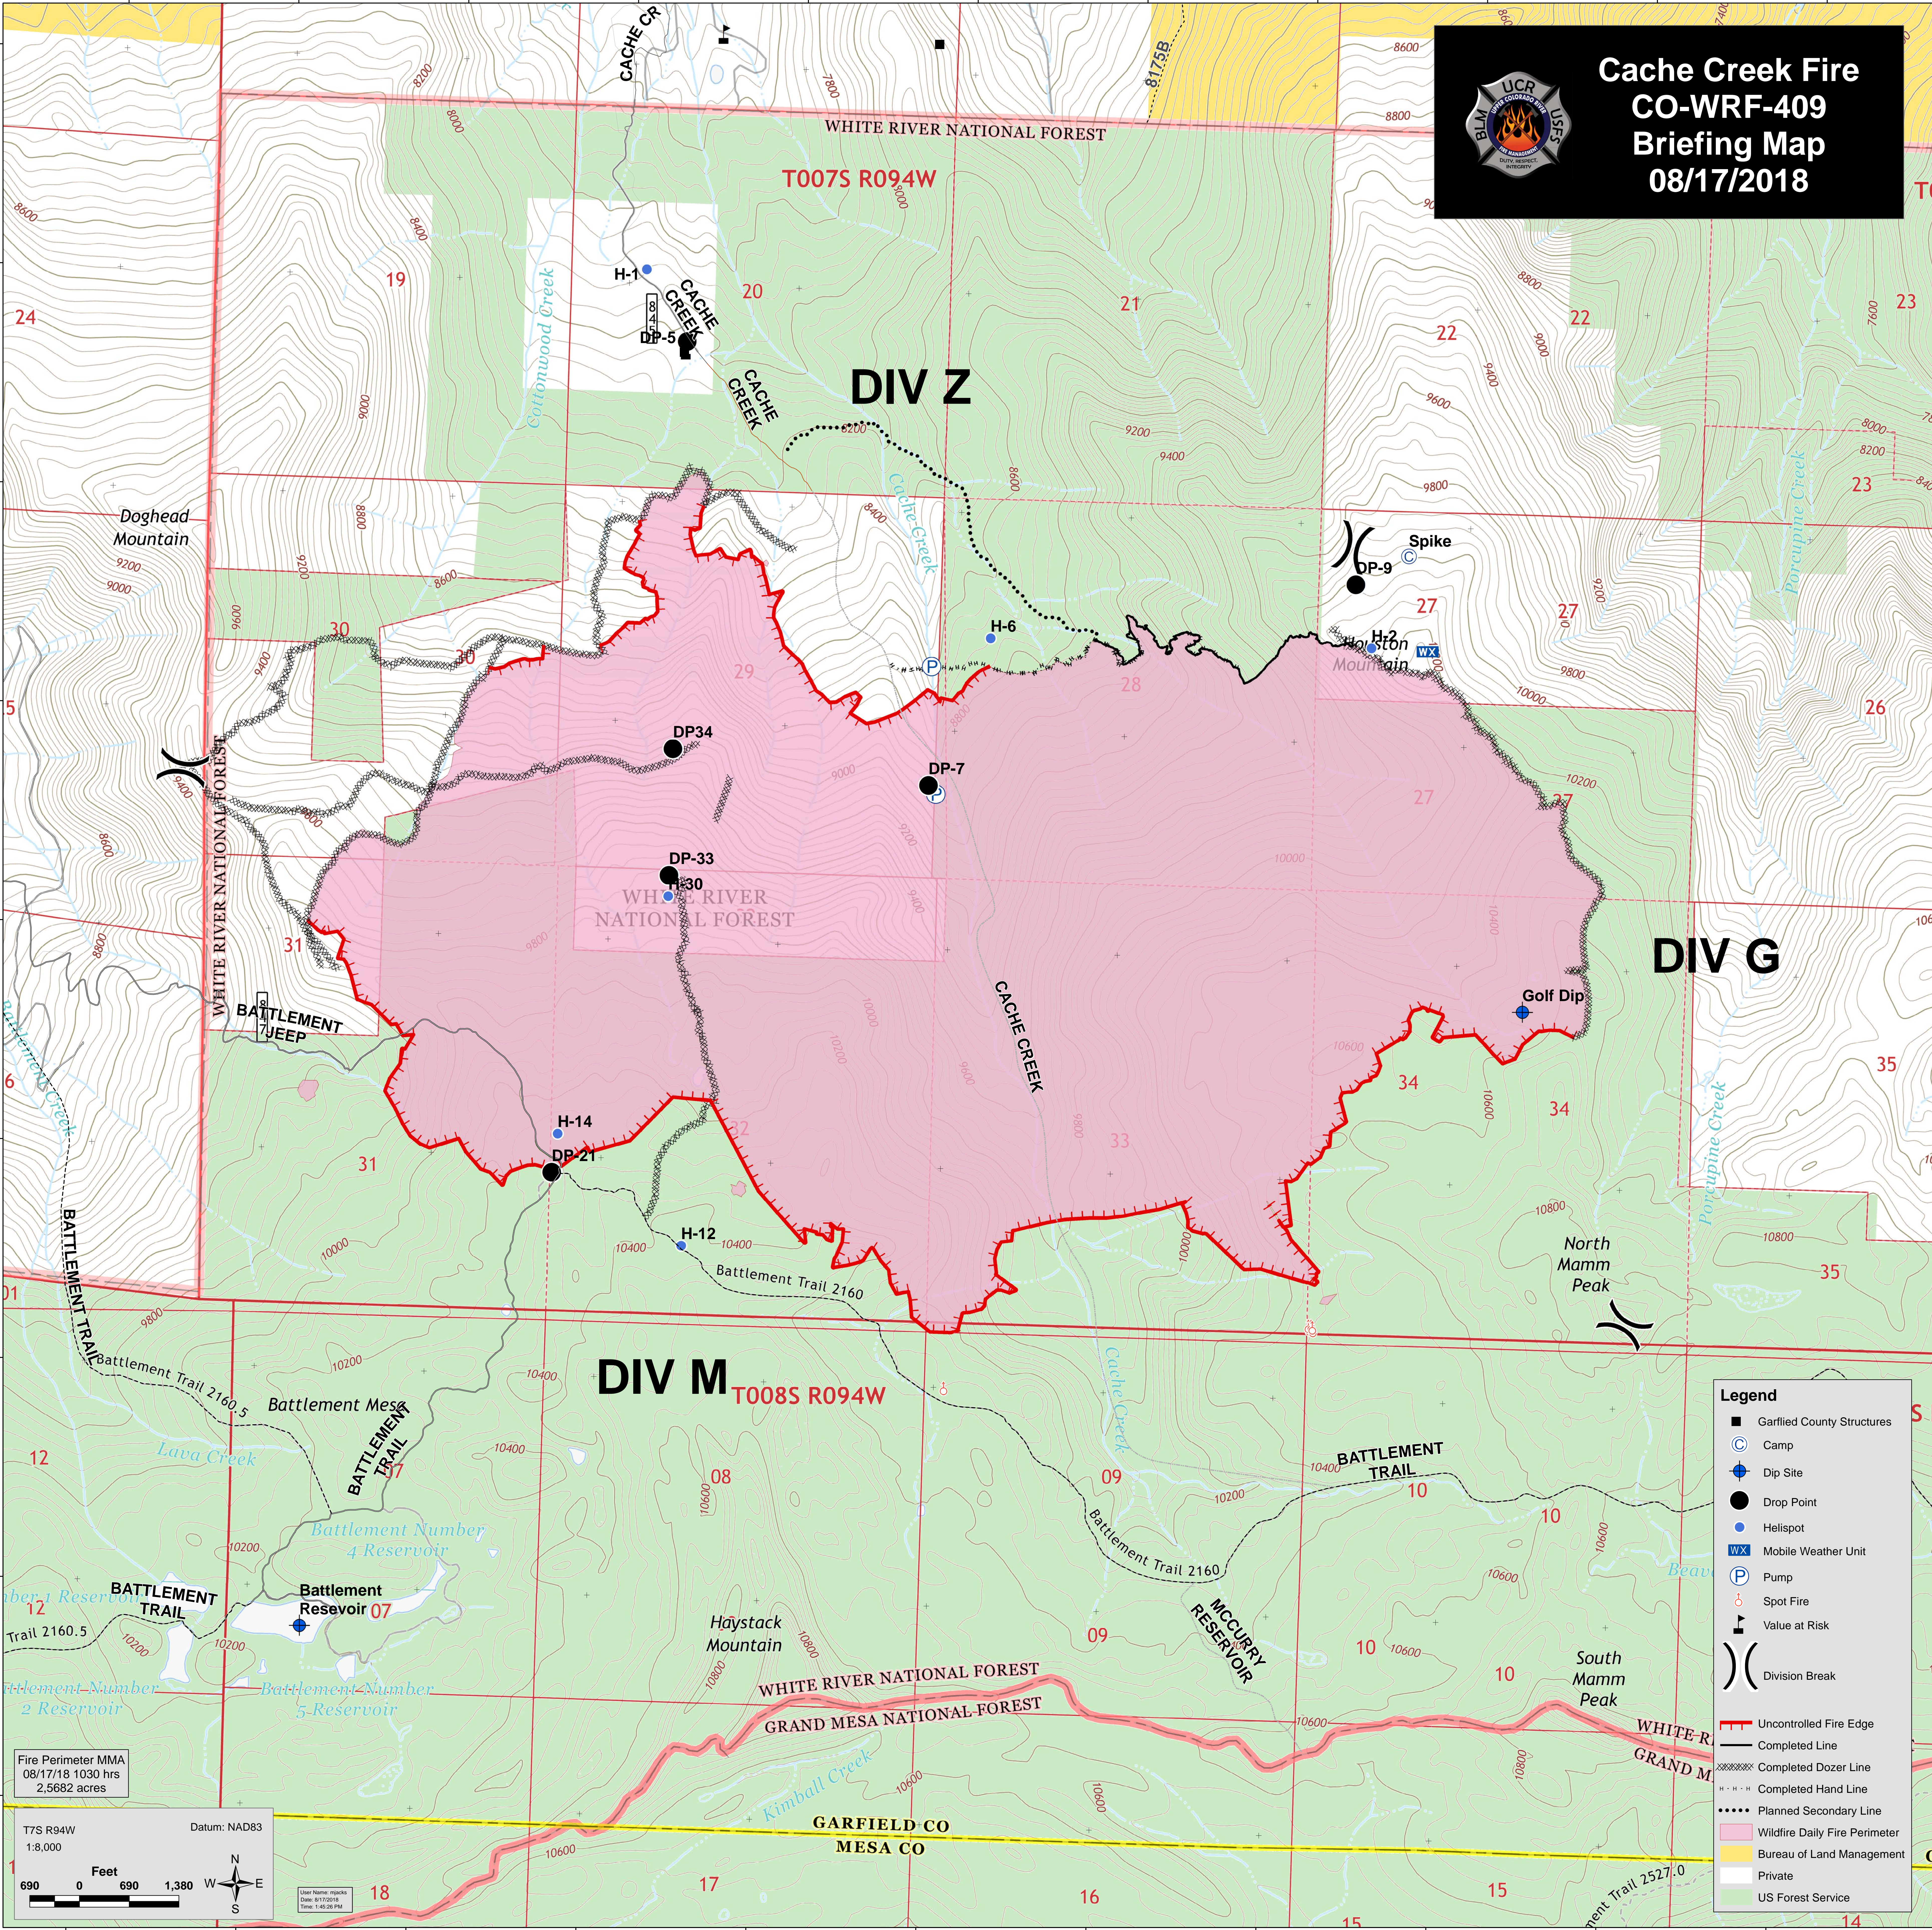

Cache Creek Fire CO-WRF-409 Briefing Map 08/17/2018

DIV Z

DIV G

DIV M

Legend	
	Garfield County Structures
	Camp
	Dip Site
	Drop Point
	Helisport
	Mobile Weather Unit
	Pump
	Spot Fire
	Value at Risk
	Division Break
	Uncontrolled Fire Edge
	Completed Line
	Completed Dozer Line
	Completed Hand Line
	Planned Secondary Line
	Wildfire Daily Fire Perimeter
	Bureau of Land Management
	Private
	US Forest Service

Fire Perimeter MMA
08/17/18 1030 hrs
2,5682 acres