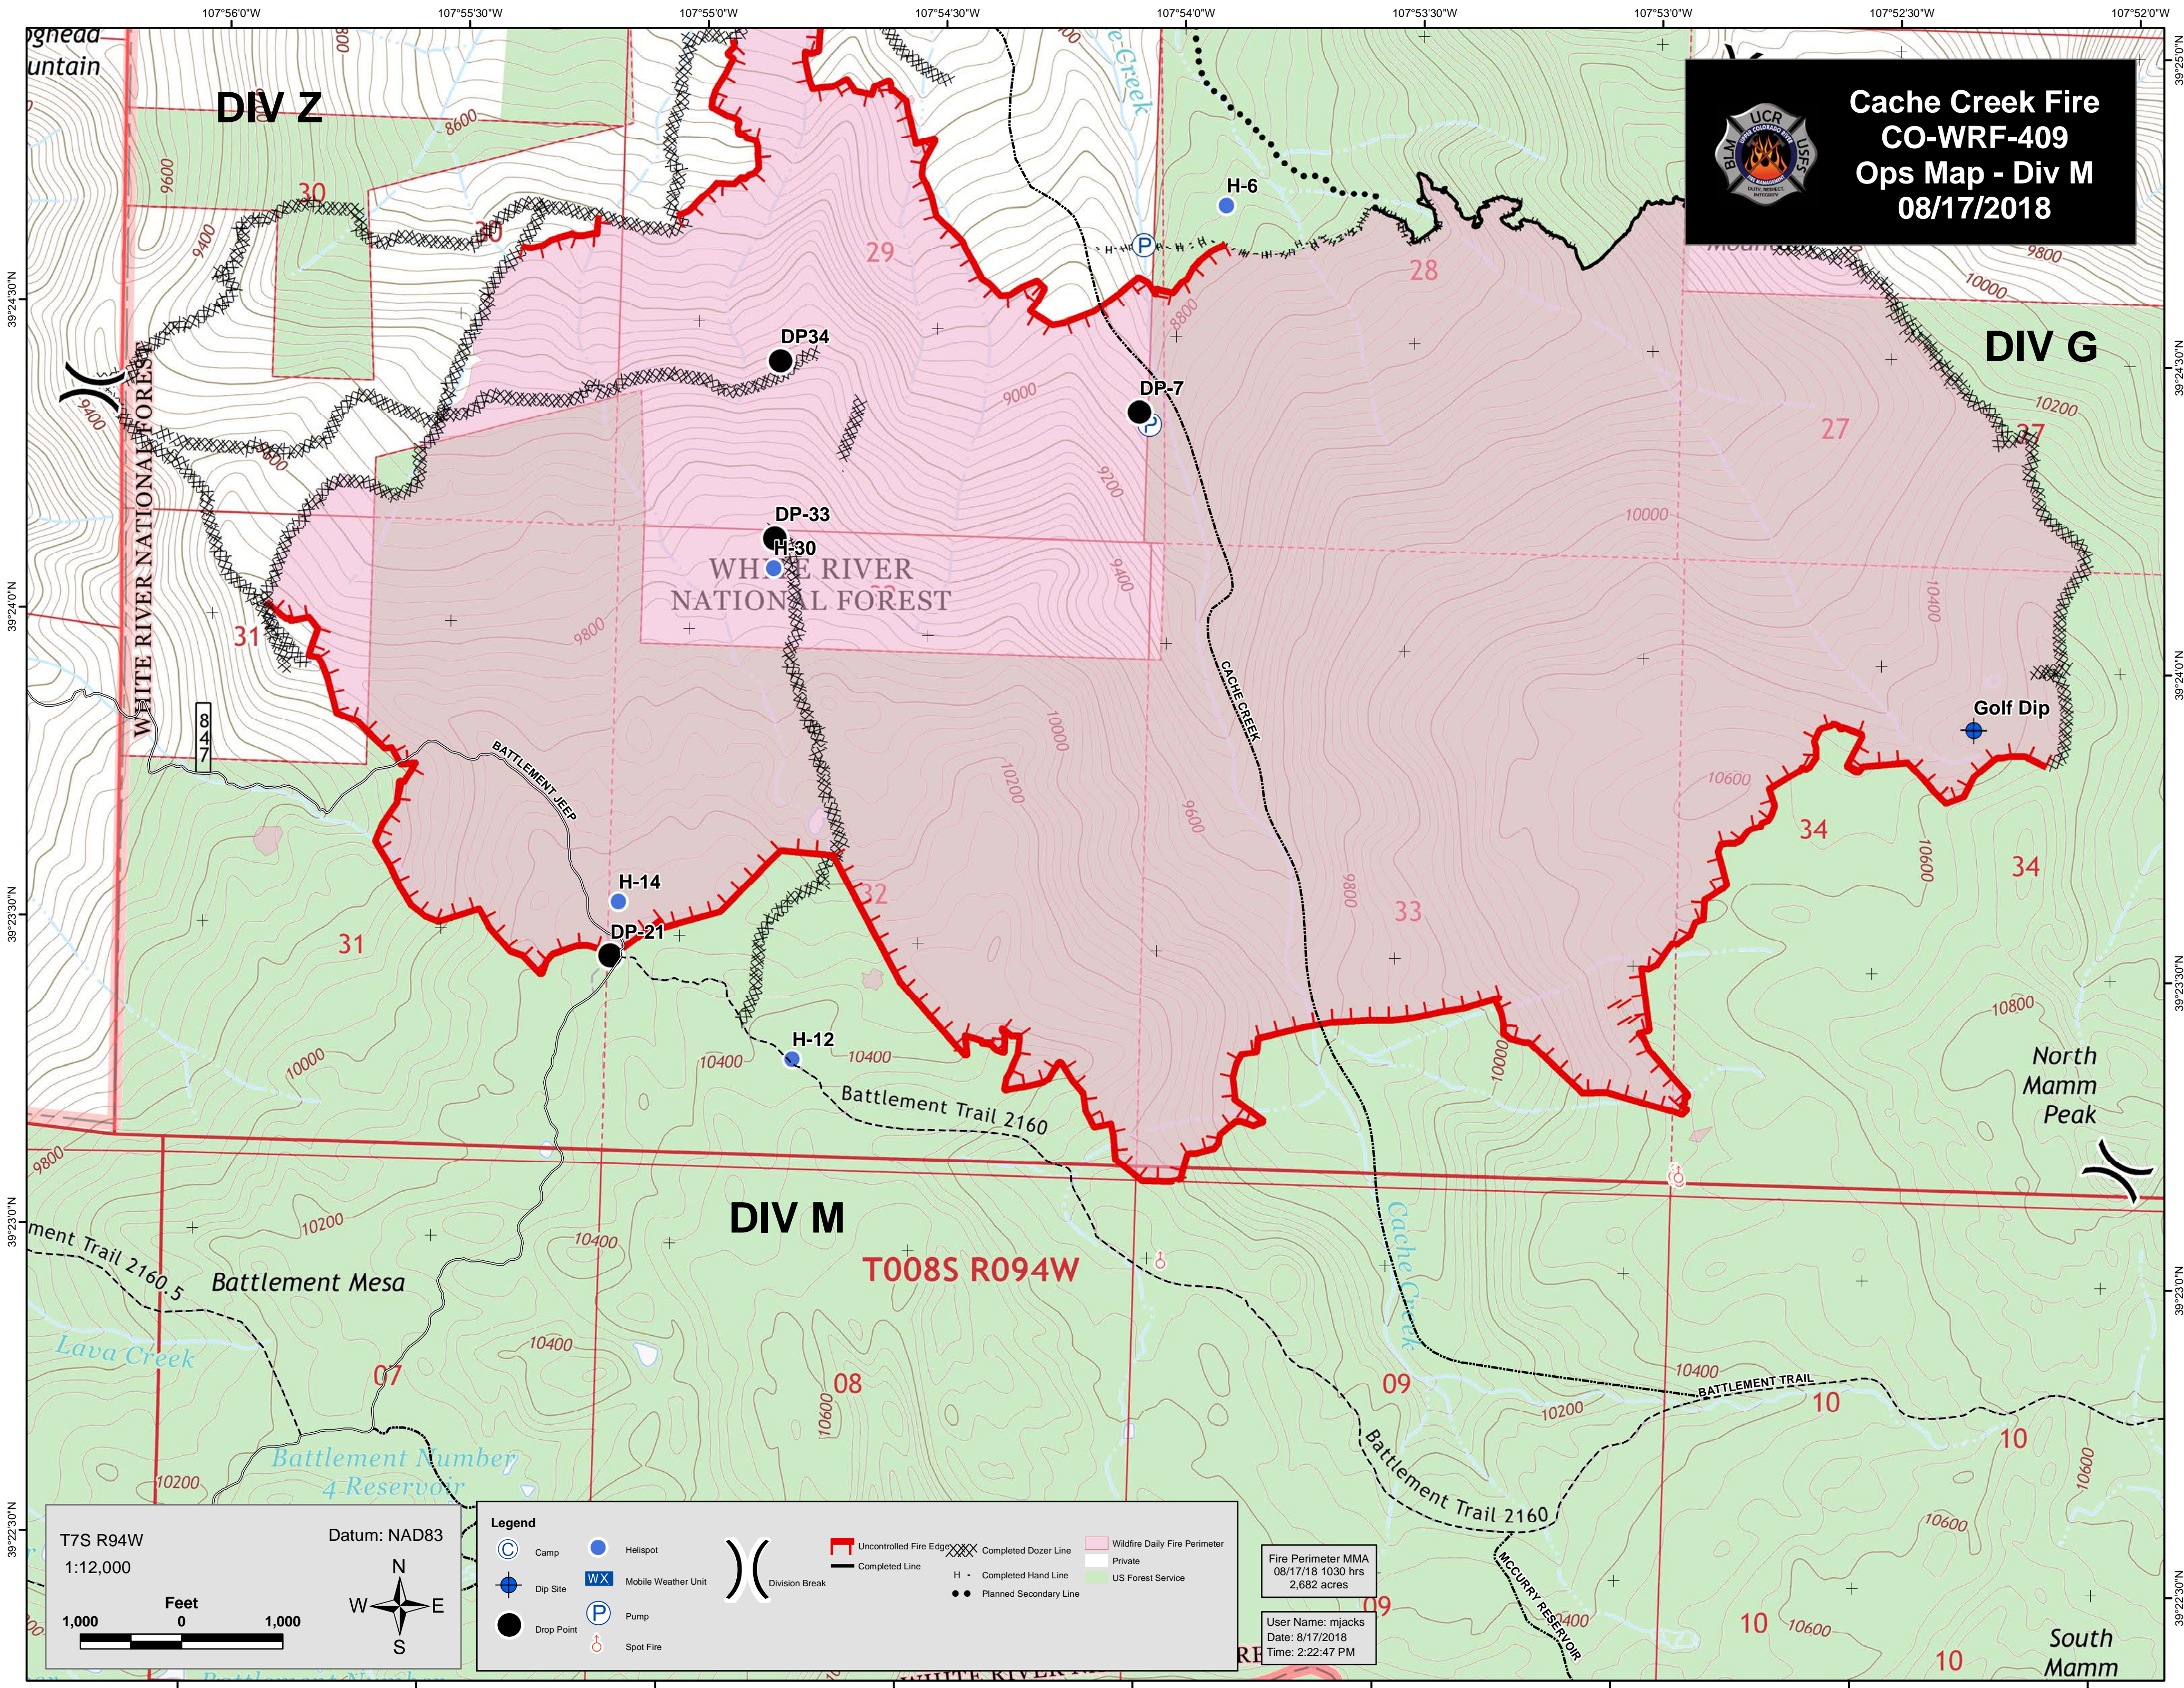

Cache Creek Fire
CO-WRF-409
Ops Map - Div M
08/17/2018

T7S R94W
 1:12,000

Datum: NAD83

Feet
 0 1,000

Legend

Camp	Helispot	Uncontrolled Fire Edge	Completed Dozer Line	Wildfire Daily Fire Perimeter
Dip Site	Mobile Weather Unit	Completed Line	Completed Hand Line	Private
Drop Point	Pump	Division Break	Planned Secondary Line	US Forest Service
	Spot Fire			

Fire Perimeter MMA
 08/17/18 1030 hrs
 2,682 acres

User Name: mjacks
 Date: 8/17/2018
 Time: 2:22:47 PM