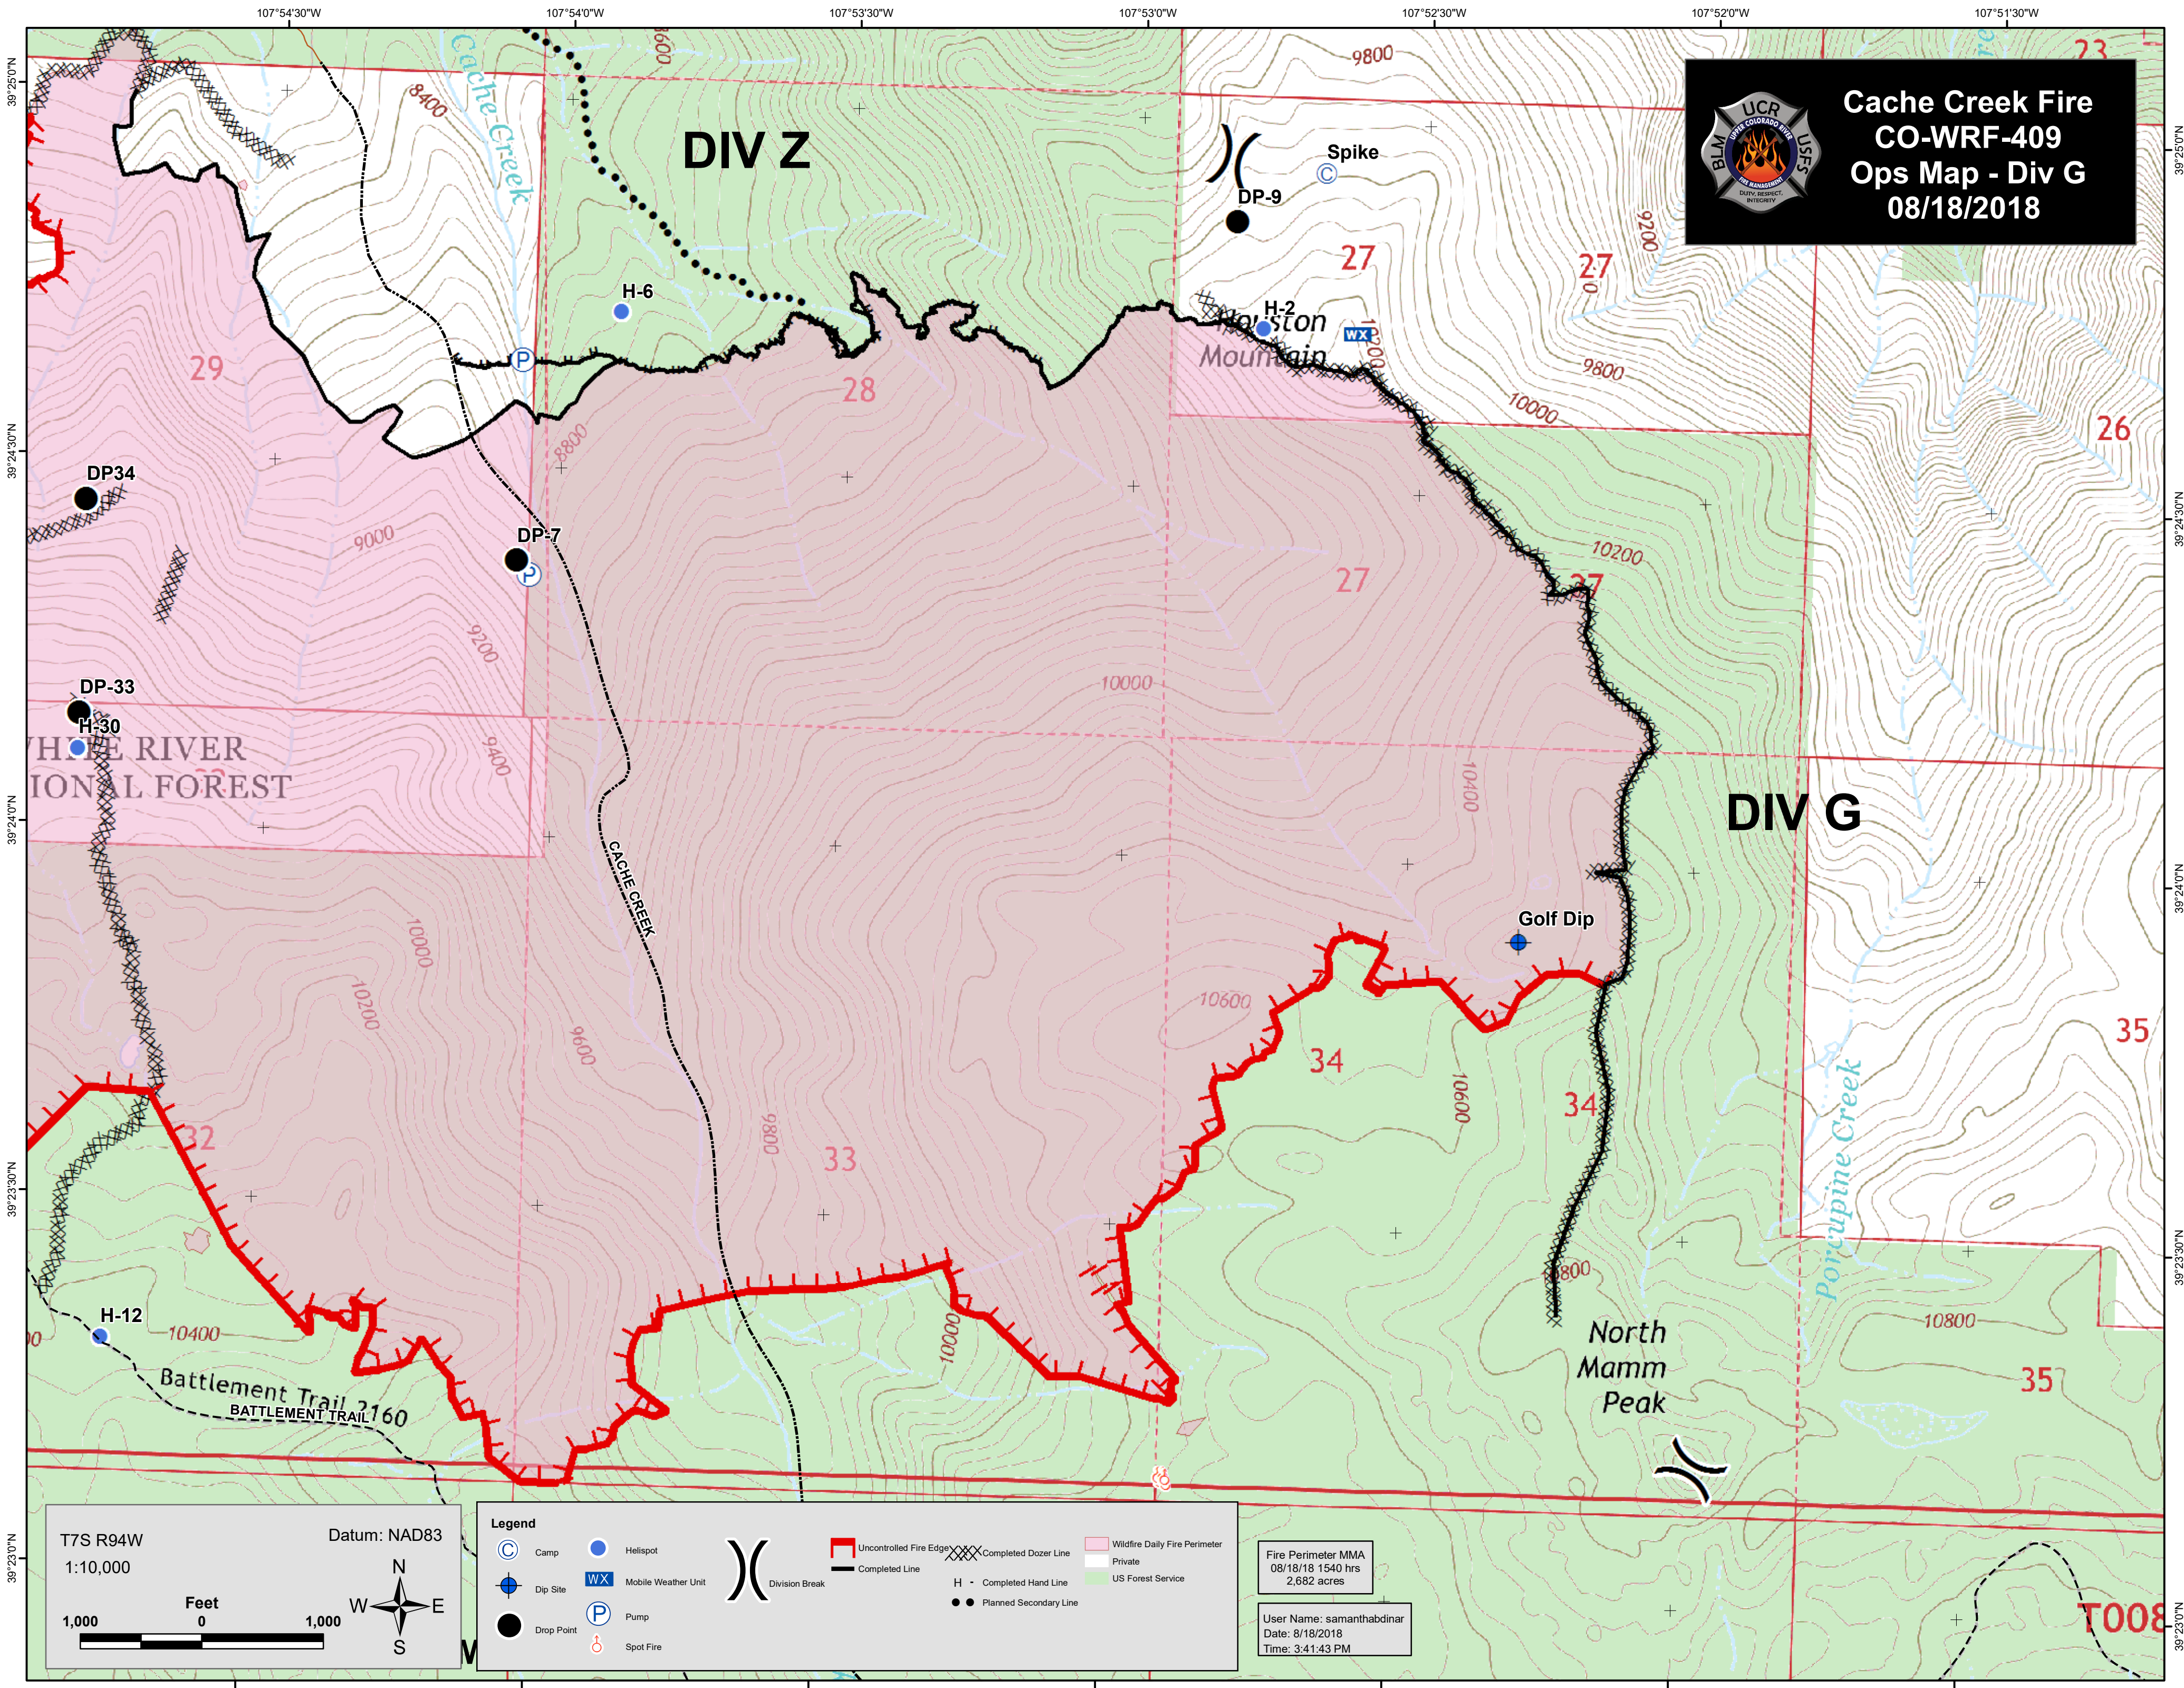

Cache Creek Fire
CO-WRF-409
Ops Map - Div G
08/18/2018

T7S R94W
 1:10,000

Datum: NAD83

Scale: 1,000 Feet

Legend

Camp	Helispot	Division Break	Uncontrolled Fire Edge	Completed Dozer Line	Wildfire Daily Fire Perimeter
Dip Site	Mobile Weather Unit		Completed Line	Completed Hand Line	Private
Drop Point	Pump			Planned Secondary Line	US Forest Service
Spot Fire					

Fire Perimeter MMA
 08/18/18 1540 hrs
 2,682 acres

User Name: samanhabdnar
 Date: 8/18/2018
 Time: 3:41:43 PM