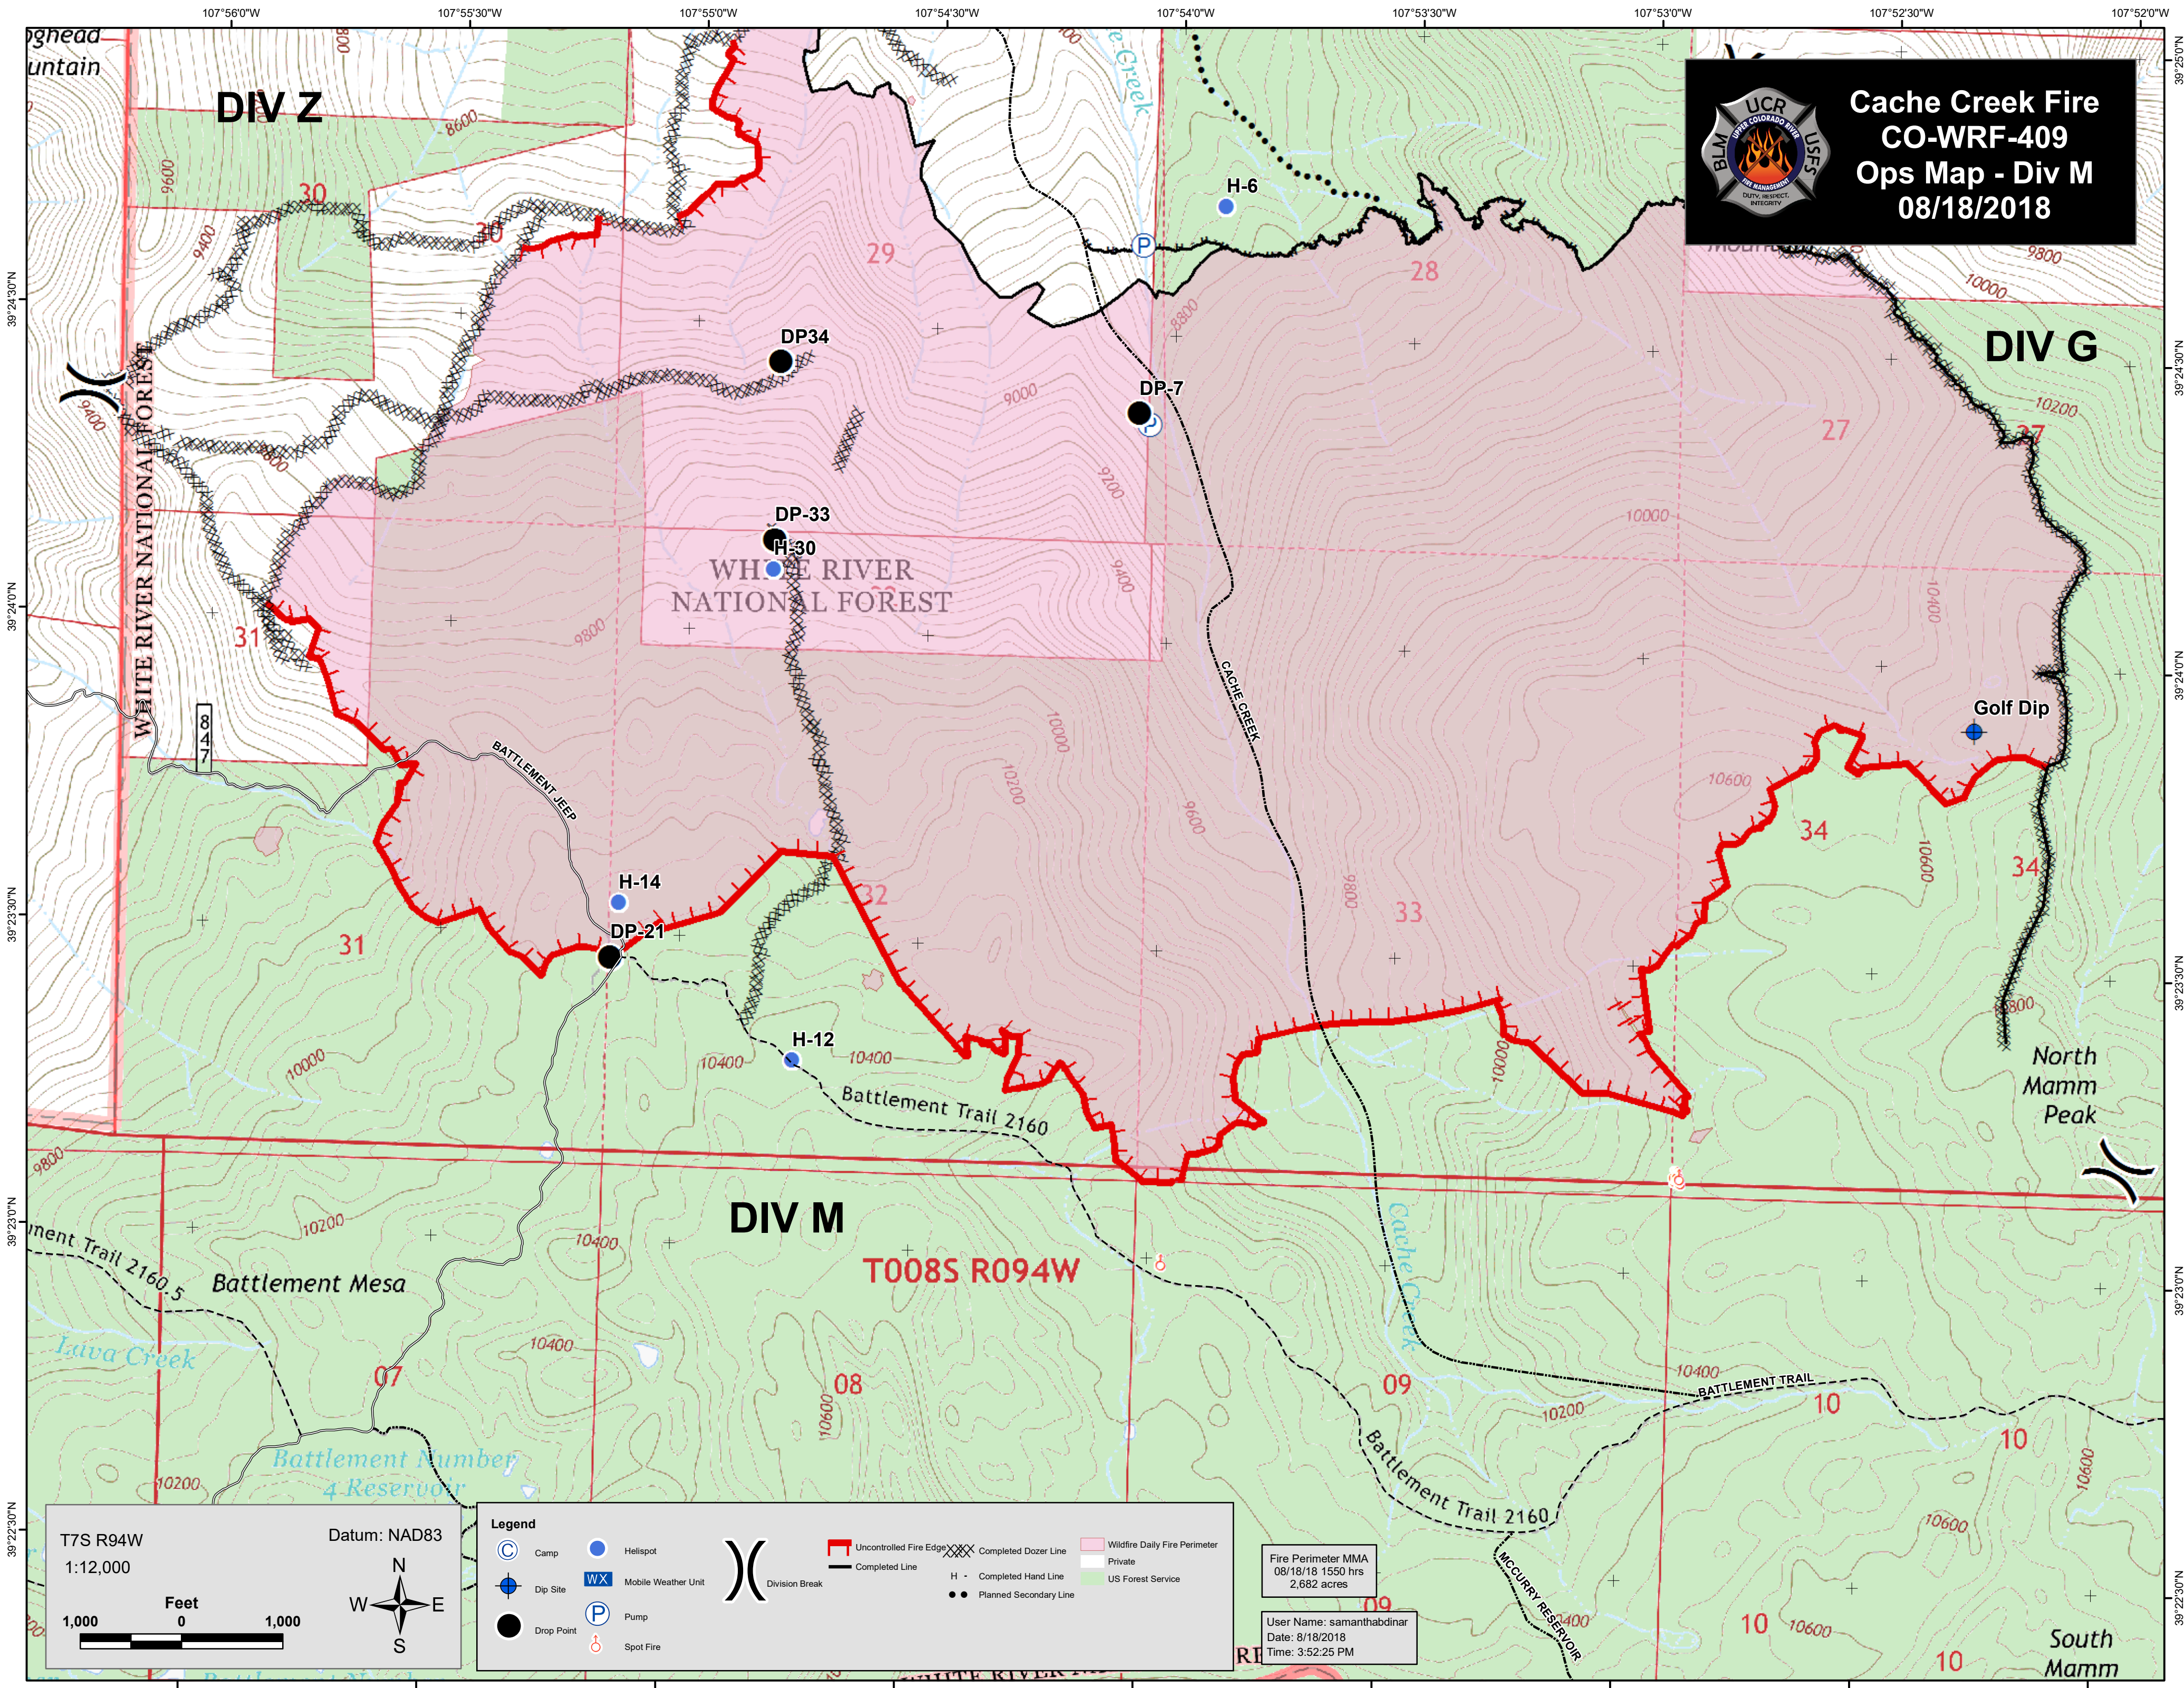

**Cache Creek Fire**  
**CO-WRF-409**  
**Ops Map - Div M**  
**08/18/2018**

**DIV Z**

**DIV G**

**DIV M**

**T008S R094W**

T7S R94W  
 1:12,000

Feet  
 0 1,000

Datum: NAD83

**Legend**

Camp	Helispot	Division Break	Uncontrolled Fire Edge	Completed Dozer Line	Wildfire Daily Fire Perimeter
Dip Site	Mobile Weather Unit		Completed Line	Completed Hand Line	Private
Drop Point	Pump		Planned Secondary Line	US Forest Service	
	Spot Fire				

Fire Perimeter MMA  
 08/18/18 1550 hrs  
 2,682 acres

User Name: samanthabdnar  
 Date: 8/18/2018  
 Time: 3:52:25 PM