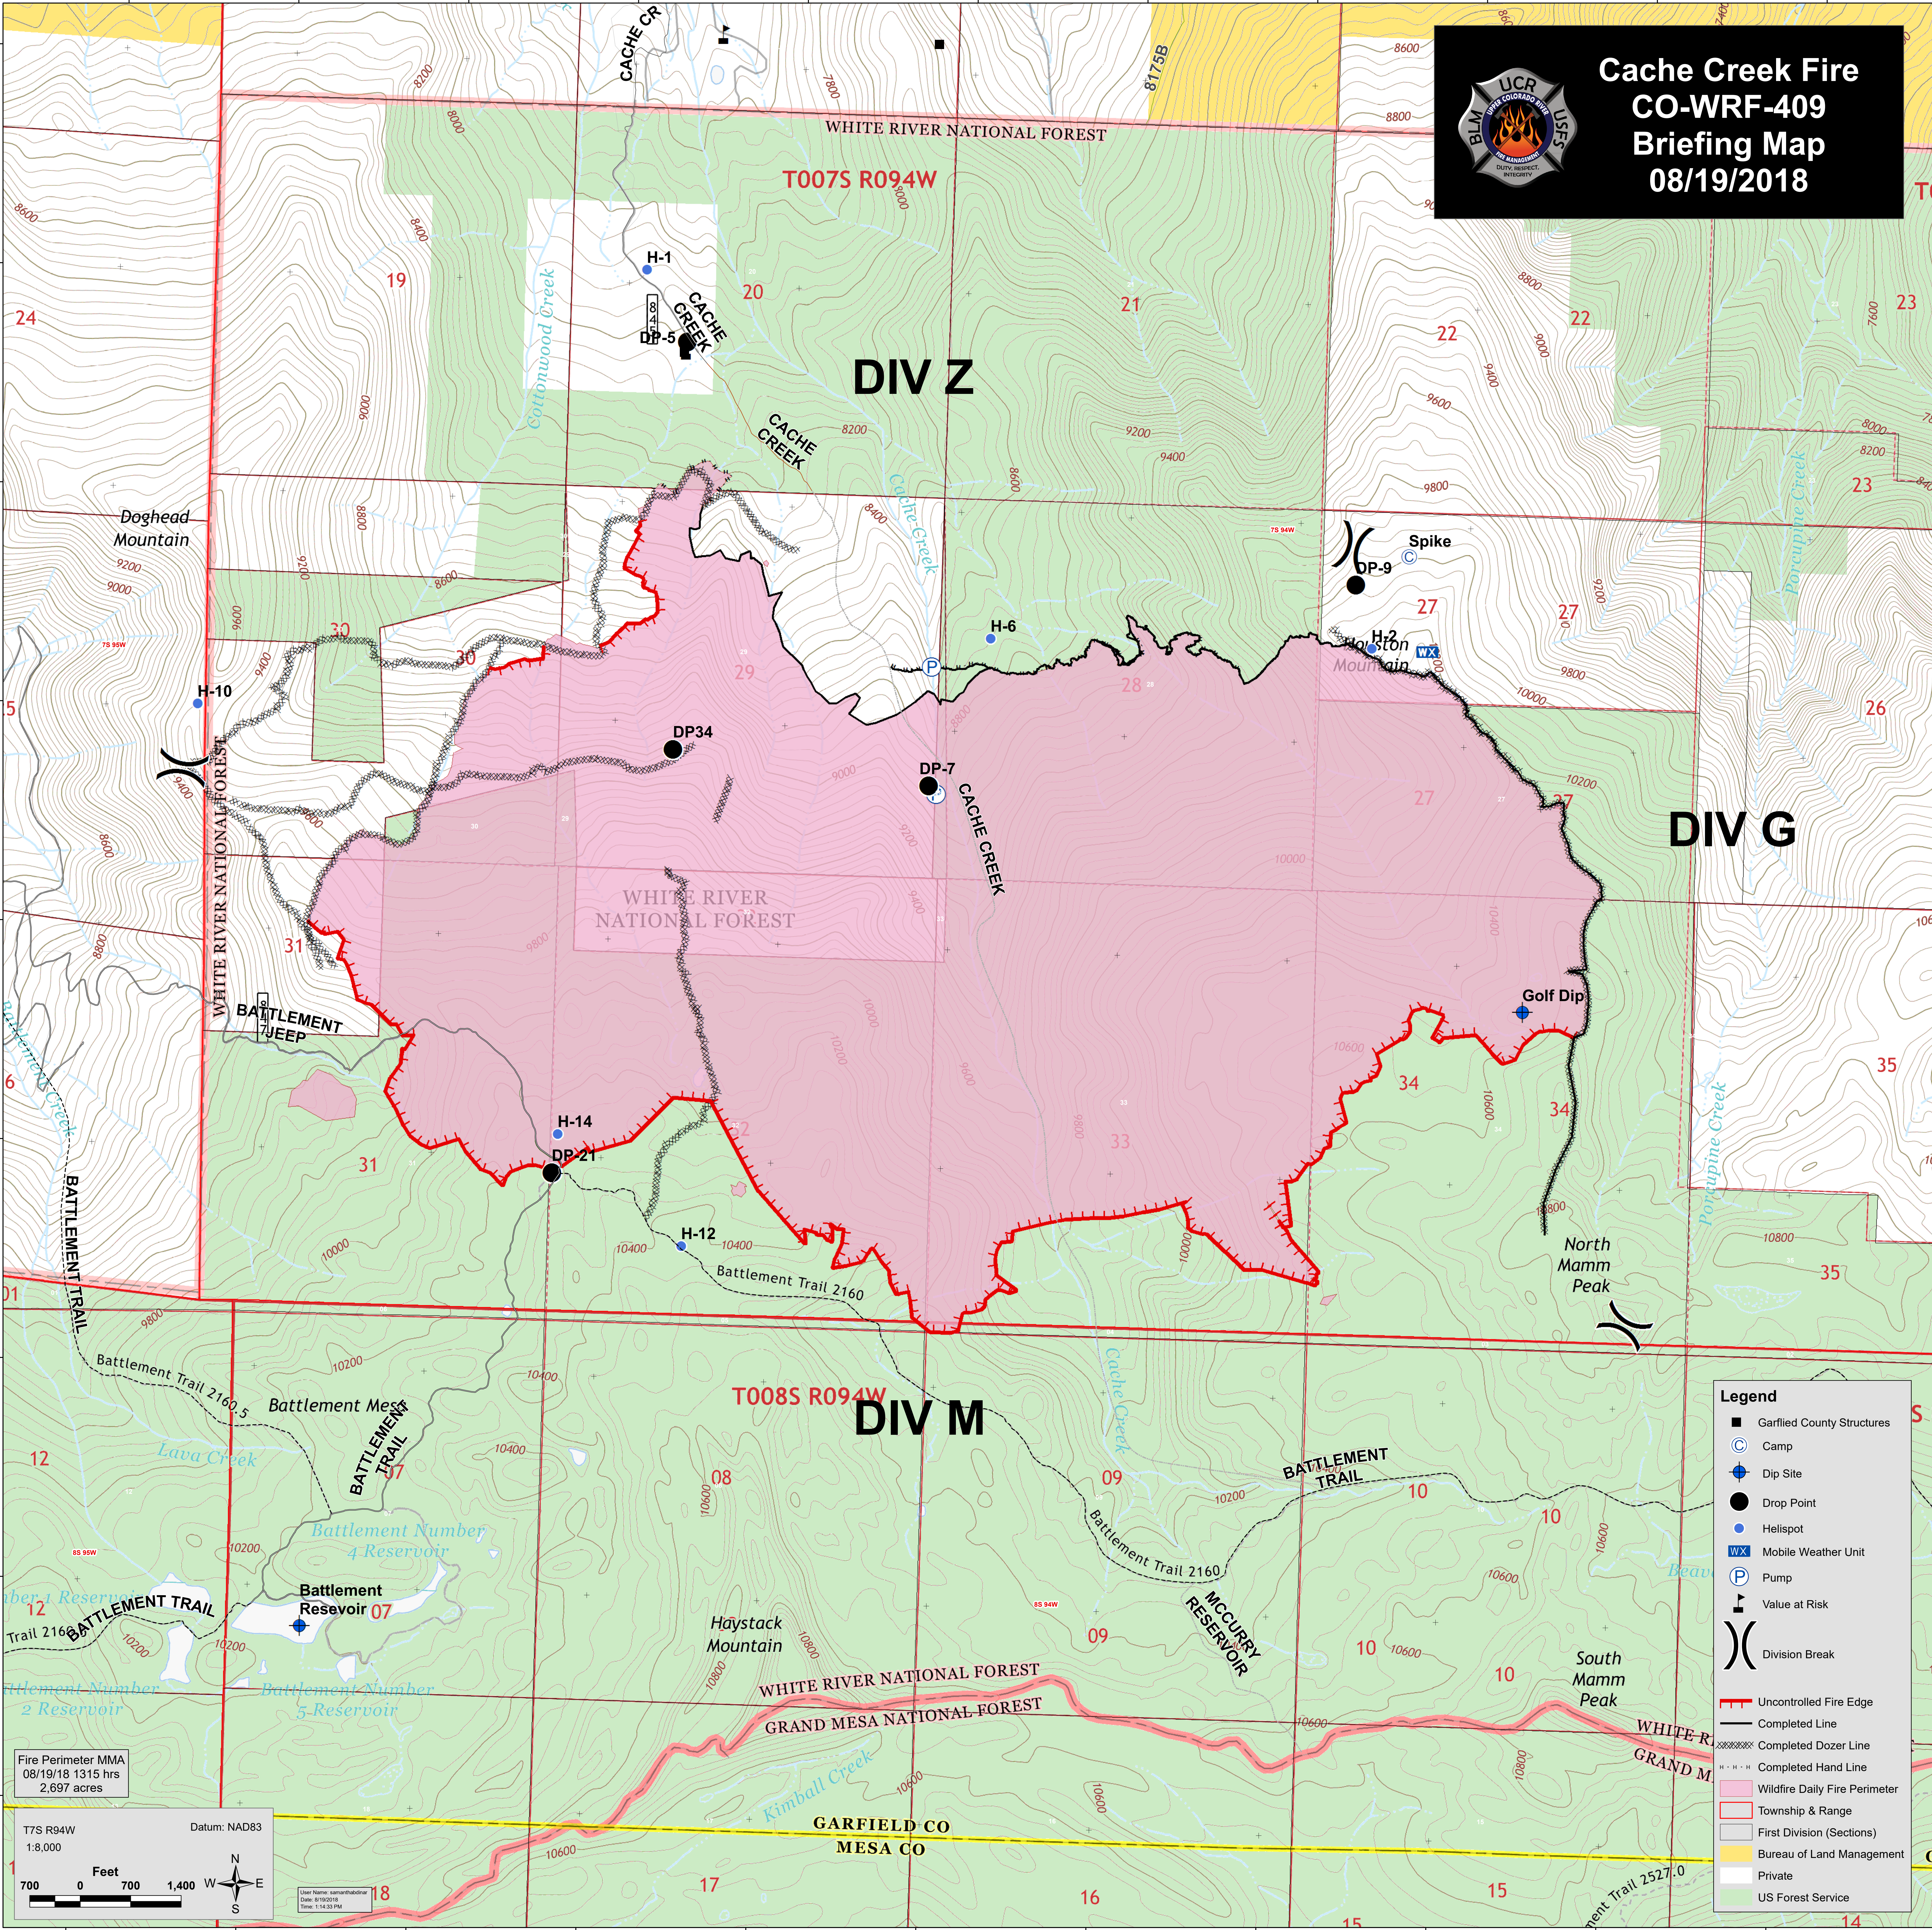

Cache Creek Fire CO-WRF-409 Briefing Map 08/19/2018

Fire Perimeter MMA
08/19/18 1315 hrs
2,697 acres

Legend	
	Garfield County Structures
	Camp
	Dip Site
	Drop Point
	Helispot
	Mobile Weather Unit
	Pump
	Value at Risk
	Division Break
	Uncontrolled Fire Edge
	Completed Line
	Completed Dozer Line
	Completed Hand Line
	Wildfire Daily Fire Perimeter
	Township & Range
	First Division (Sections)
	Bureau of Land Management
	Private
	US Forest Service