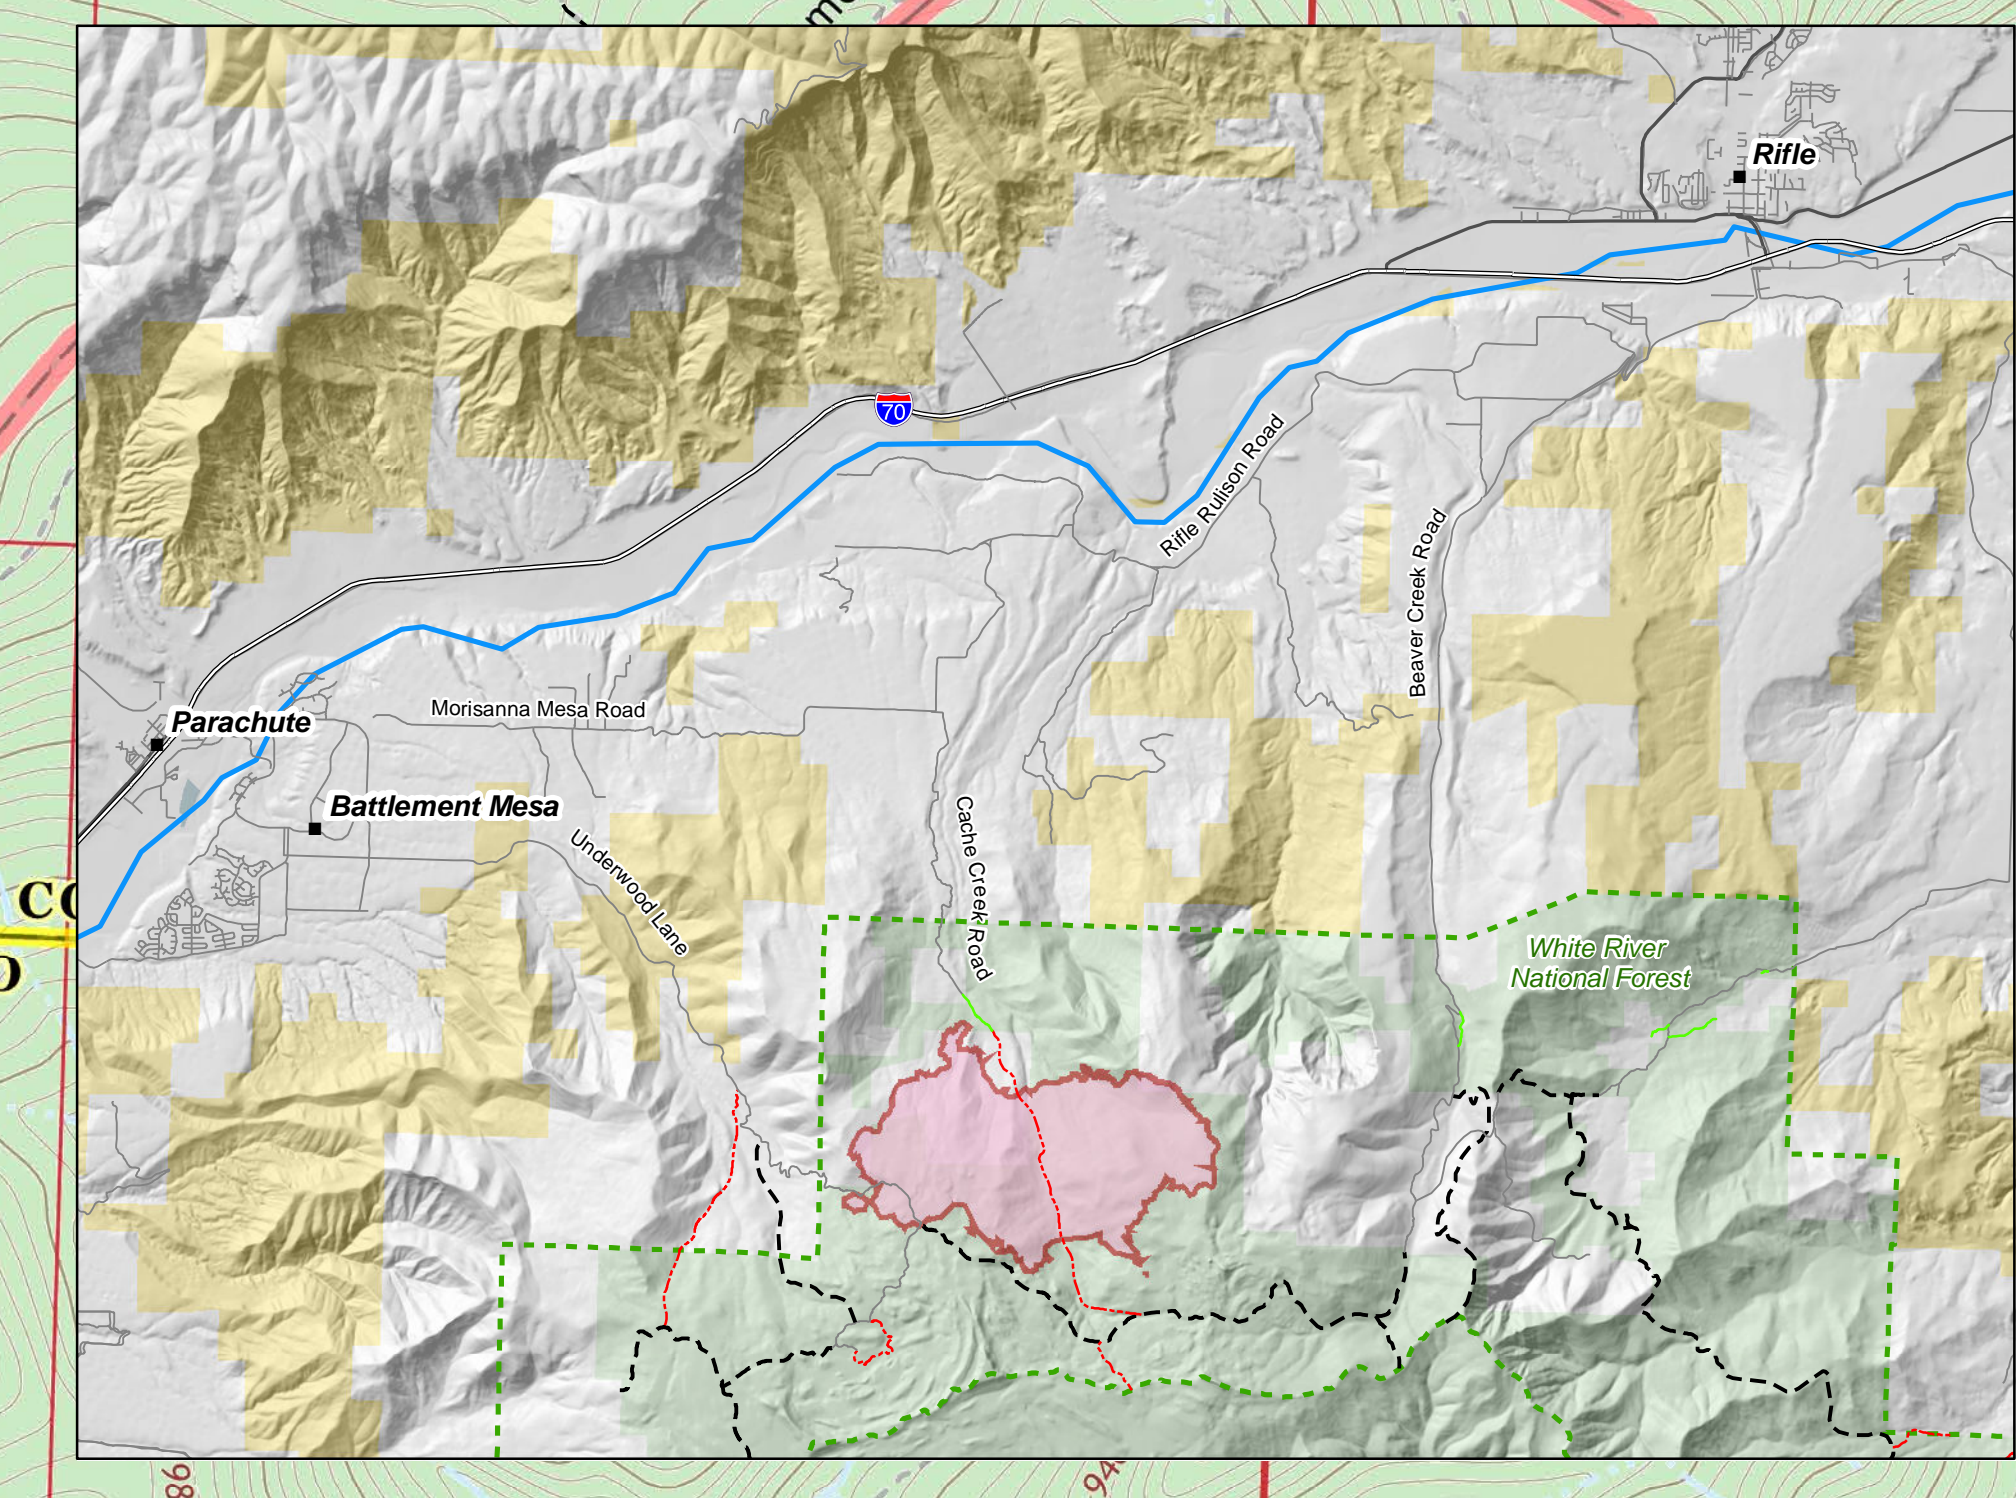

Cache Creek Fire Public Information Map August 23, 2018

Legend			
	Fire Perimeter - 08/20/18 - 2,703 acres		Dip Site
	Garfield County Structures		Value at Risk
	Camp		Division Break
	Completed Line		Completed Dozer Line
	Completed Hand Line		Bureau of Land Management
	Uncontrolled Fire Edge		Private
			US Forest Service