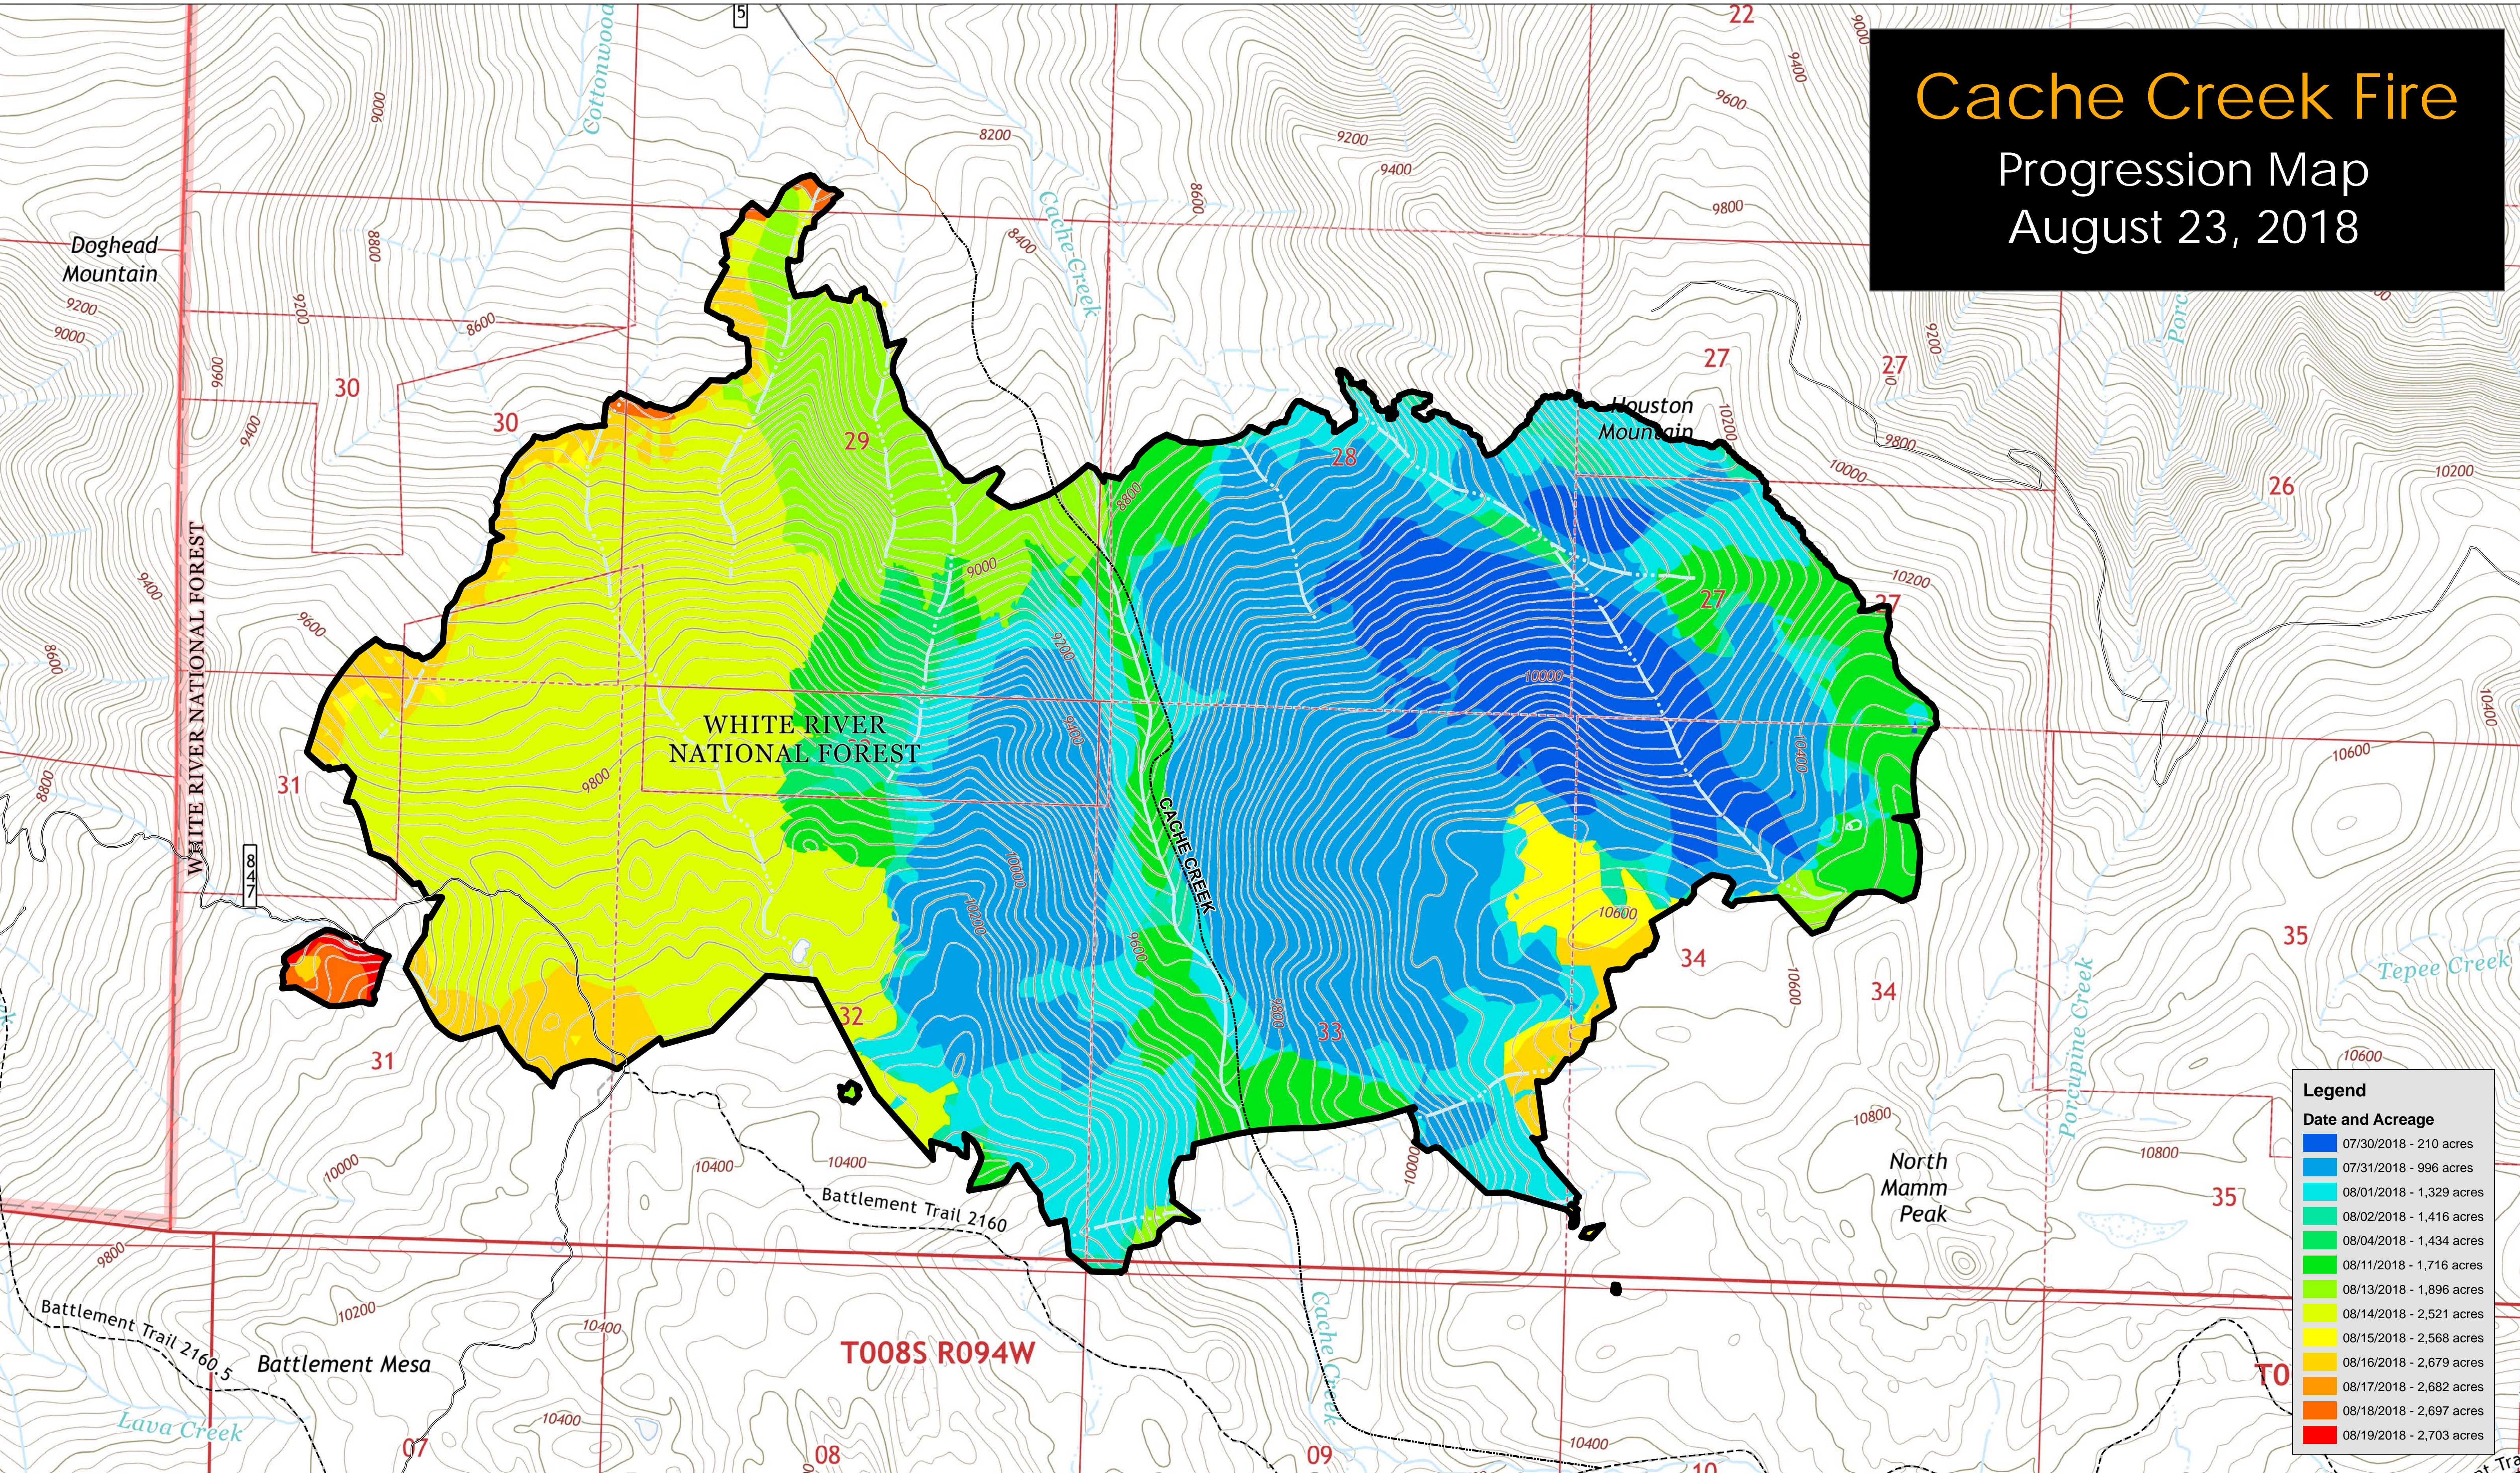

Cache Creek Fire

Progression Map

August 23, 2018

Legend

Date and Acreage

Blue	07/30/2018 - 210 acres
Light Blue	07/31/2018 - 996 acres
Cyan	08/01/2018 - 1,329 acres
Green	08/02/2018 - 1,416 acres
Light Green	08/04/2018 - 1,434 acres
Yellow-Green	08/11/2018 - 1,716 acres
Yellow	08/13/2018 - 1,896 acres
Light Yellow	08/14/2018 - 2,521 acres
Orange	08/15/2018 - 2,568 acres
Dark Orange	08/16/2018 - 2,679 acres
Red-Orange	08/17/2018 - 2,682 acres
Red	08/18/2018 - 2,697 acres
Dark Red	08/19/2018 - 2,703 acres