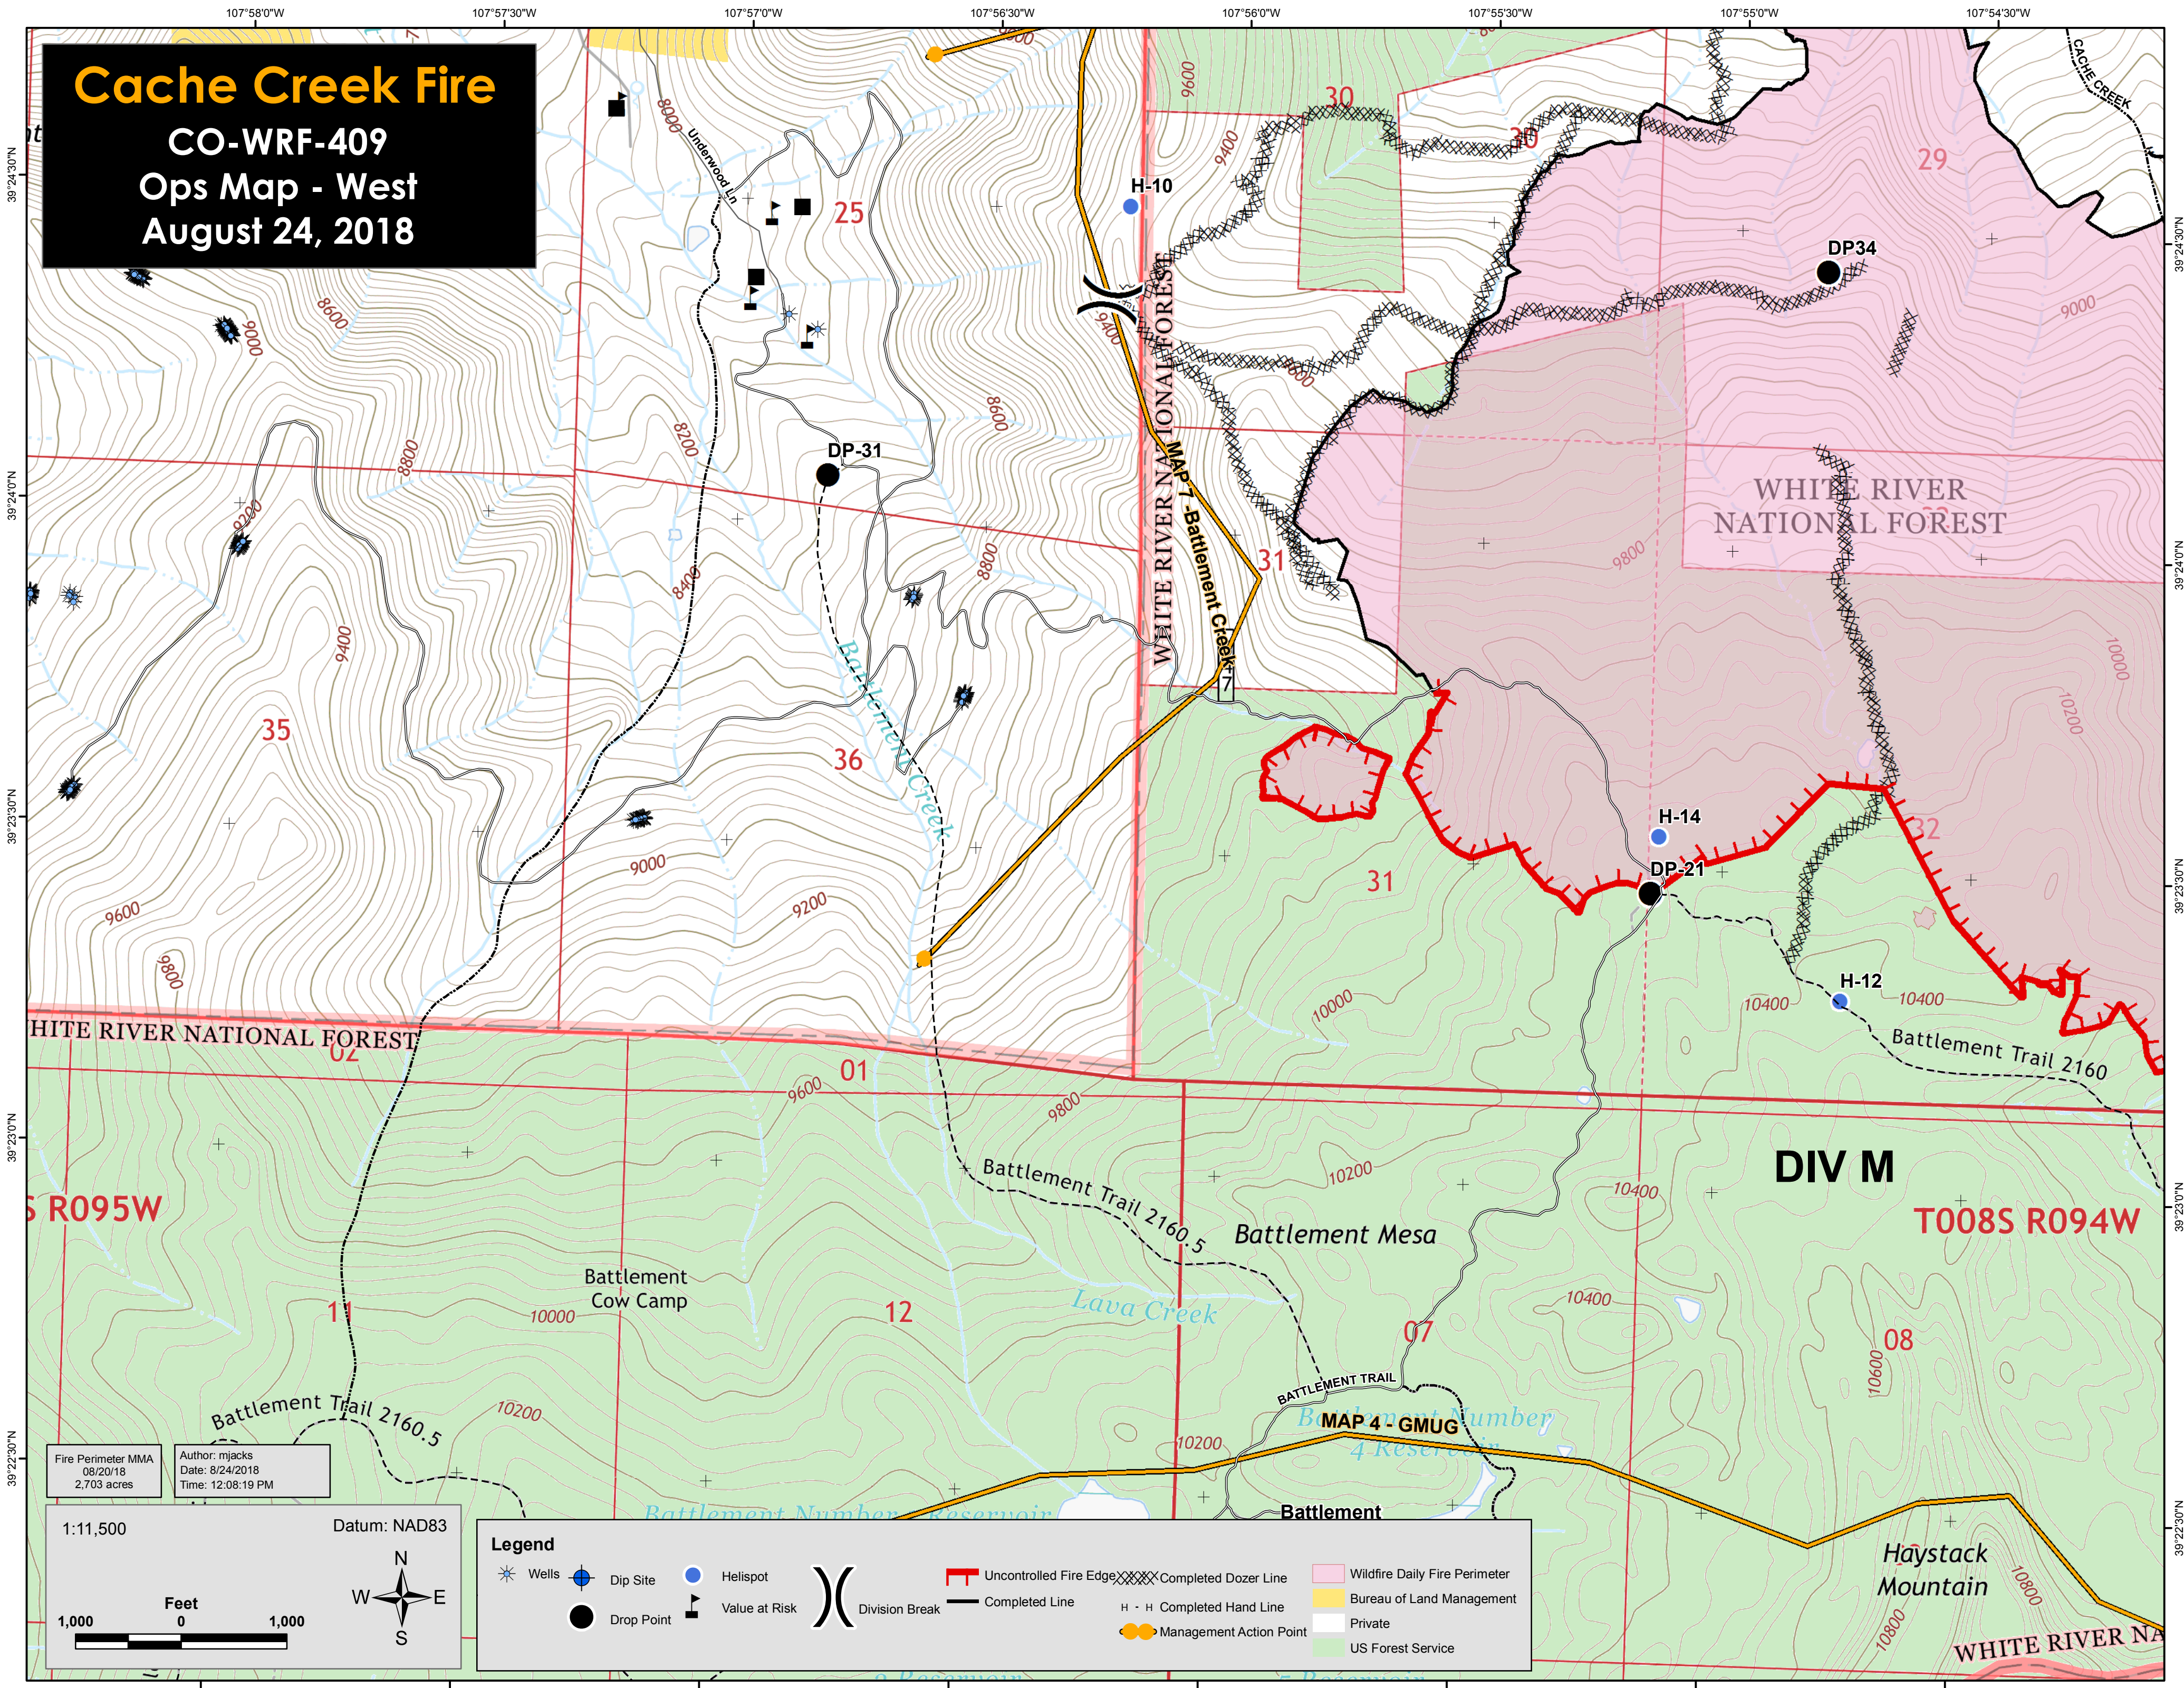

Cache Creek Fire

CO-WRF-409
Ops Map - West
August 24, 2018

Fire Perimeter MMA
08/20/18
2,703 acres

Author: mjacks
Date: 8/24/2018
Time: 12:08:19 PM

| Legend | |
|--------|-------------------------------|
| | Wells |
| | Dip Site |
| | Helispot |
| | Drop Point |
| | Value at Risk |
| | Division Break |
| | Uncontrolled Fire Edge |
| | Completed Line |
| | Completed Dozer Line |
| | Completed Hand Line |
| | Management Action Point |
| | Wildfire Daily Fire Perimeter |
| | Bureau of Land Management |
| | Private |
| | US Forest Service |