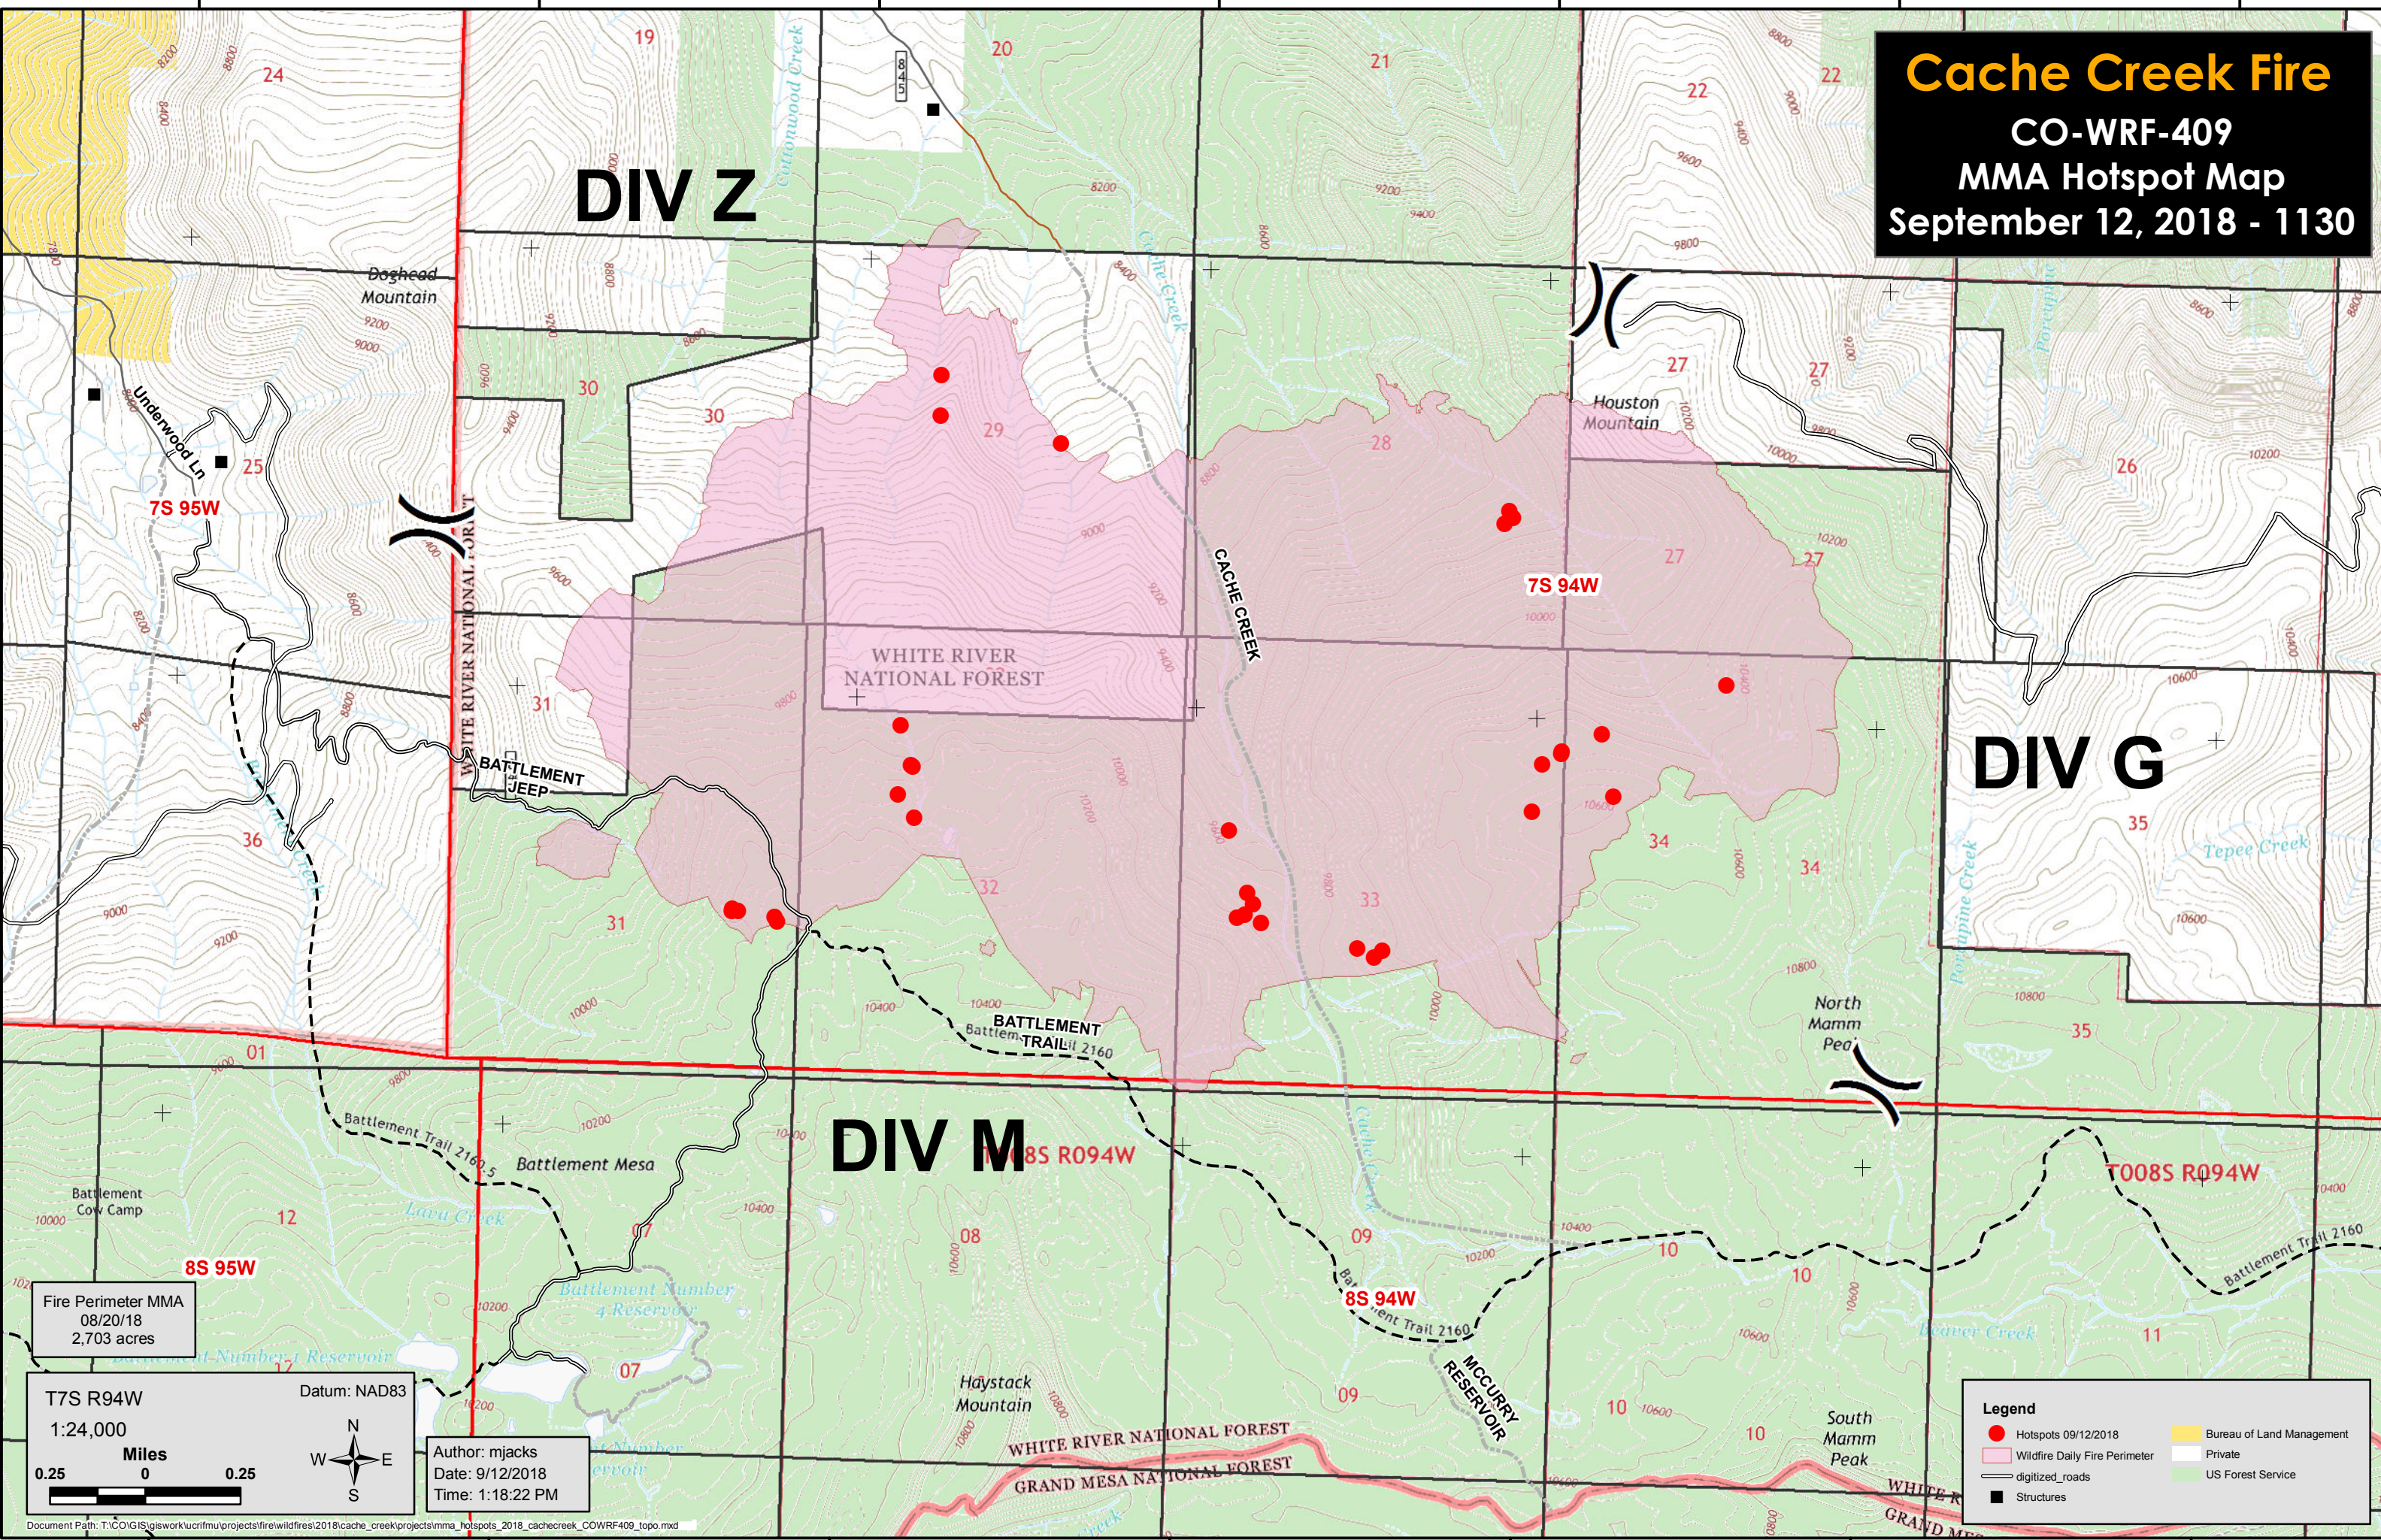

# Cache Creek Fire

## CO-WRF-409

### MMA Hotspot Map

#### September 12, 2018 - 1130

Fire Perimeter MMA  
08/20/18  
2,703 acres

T7S R94W  
1:24,000

Datum: NAD83

Author: mjacks  
Date: 9/12/2018  
Time: 1:18:22 PM

0.25 Miles 0 0.25

**Legend**

- Hotspots 09/12/2018
- Wildfire Daily Fire Perimeter
- digitized\_roads
- Structures
- Bureau of Land Management
- Private
- US Forest Service