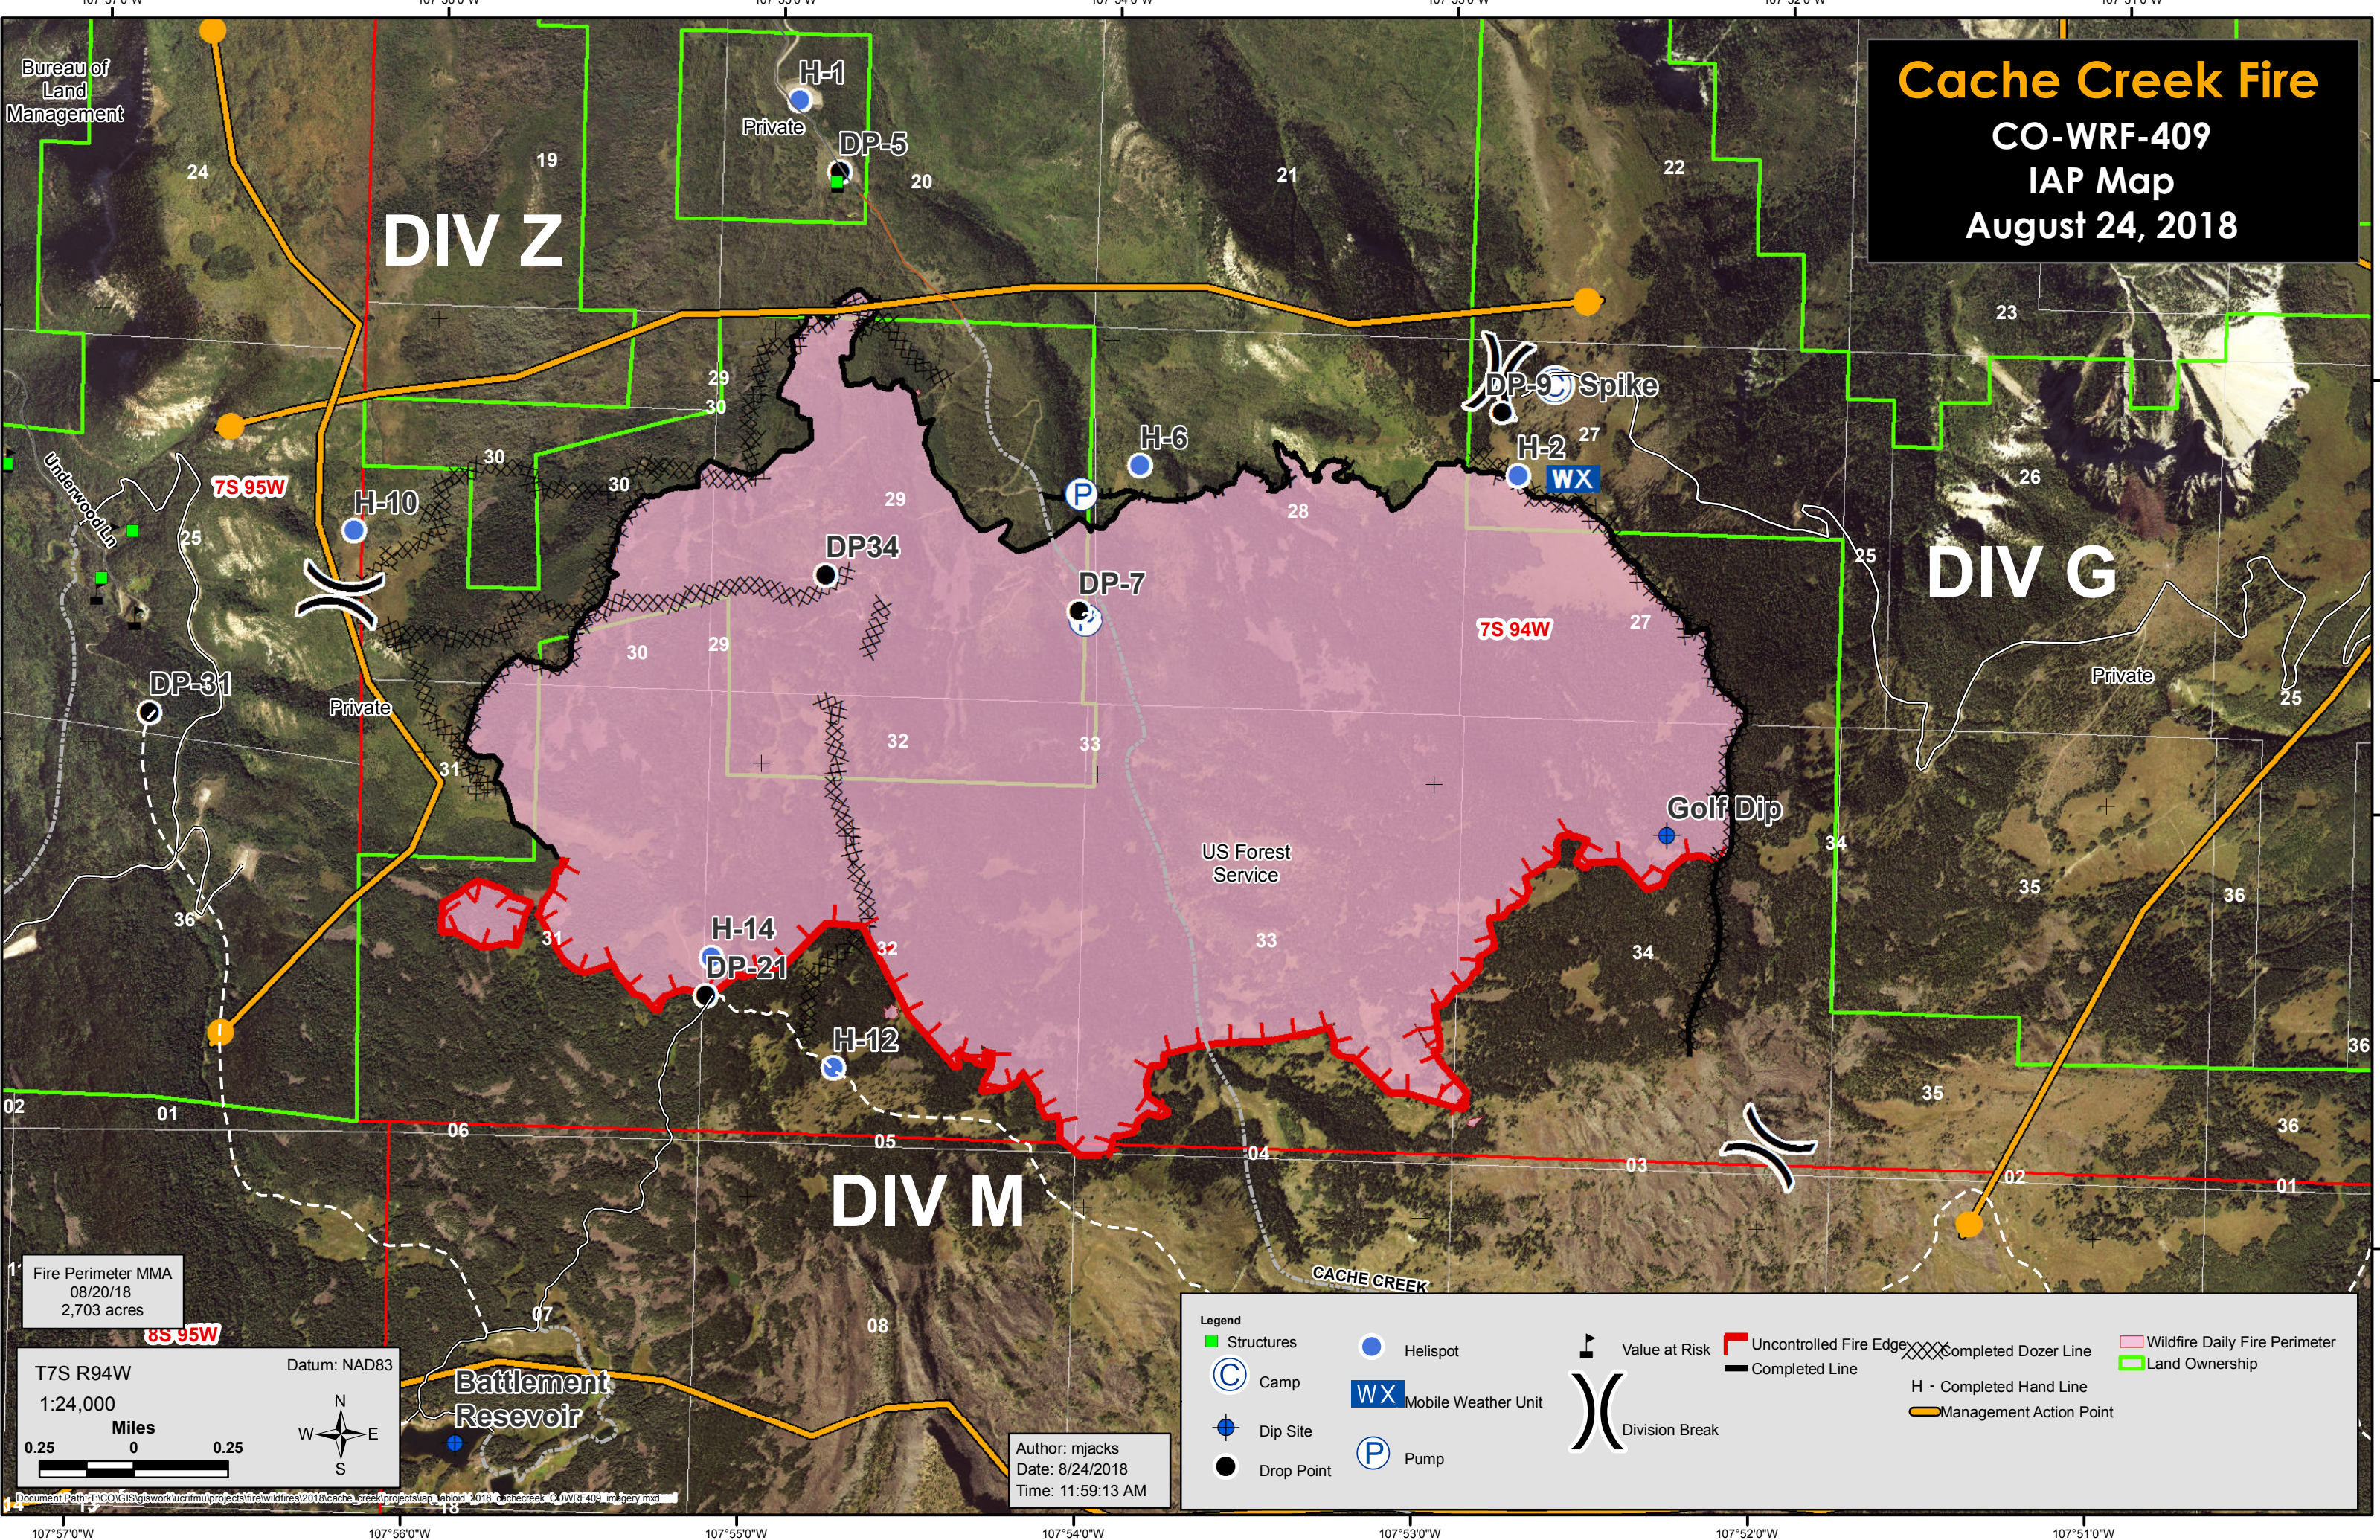

Cache Creek Fire

CO-WRF-409

IAP Map

August 24, 2018

Fire Perimeter MMA
08/20/18
2,703 acres

T7S R94W
1:24,000

Miles
0.25 0 0.25

Datum: NAD83

Author: mjacks
Date: 8/24/2018
Time: 11:59:13 AM

Legend

Structures	Helispot	Value at Risk	Uncontrolled Fire Edge	Completed Dozer Line	Wildfire Daily Fire Perimeter
Camp	Mobile Weather Unit	Completed Line	Completed Hand Line	Land Ownership	
Dip Site	Pump	Division Break	Management Action Point		
Drop Point					