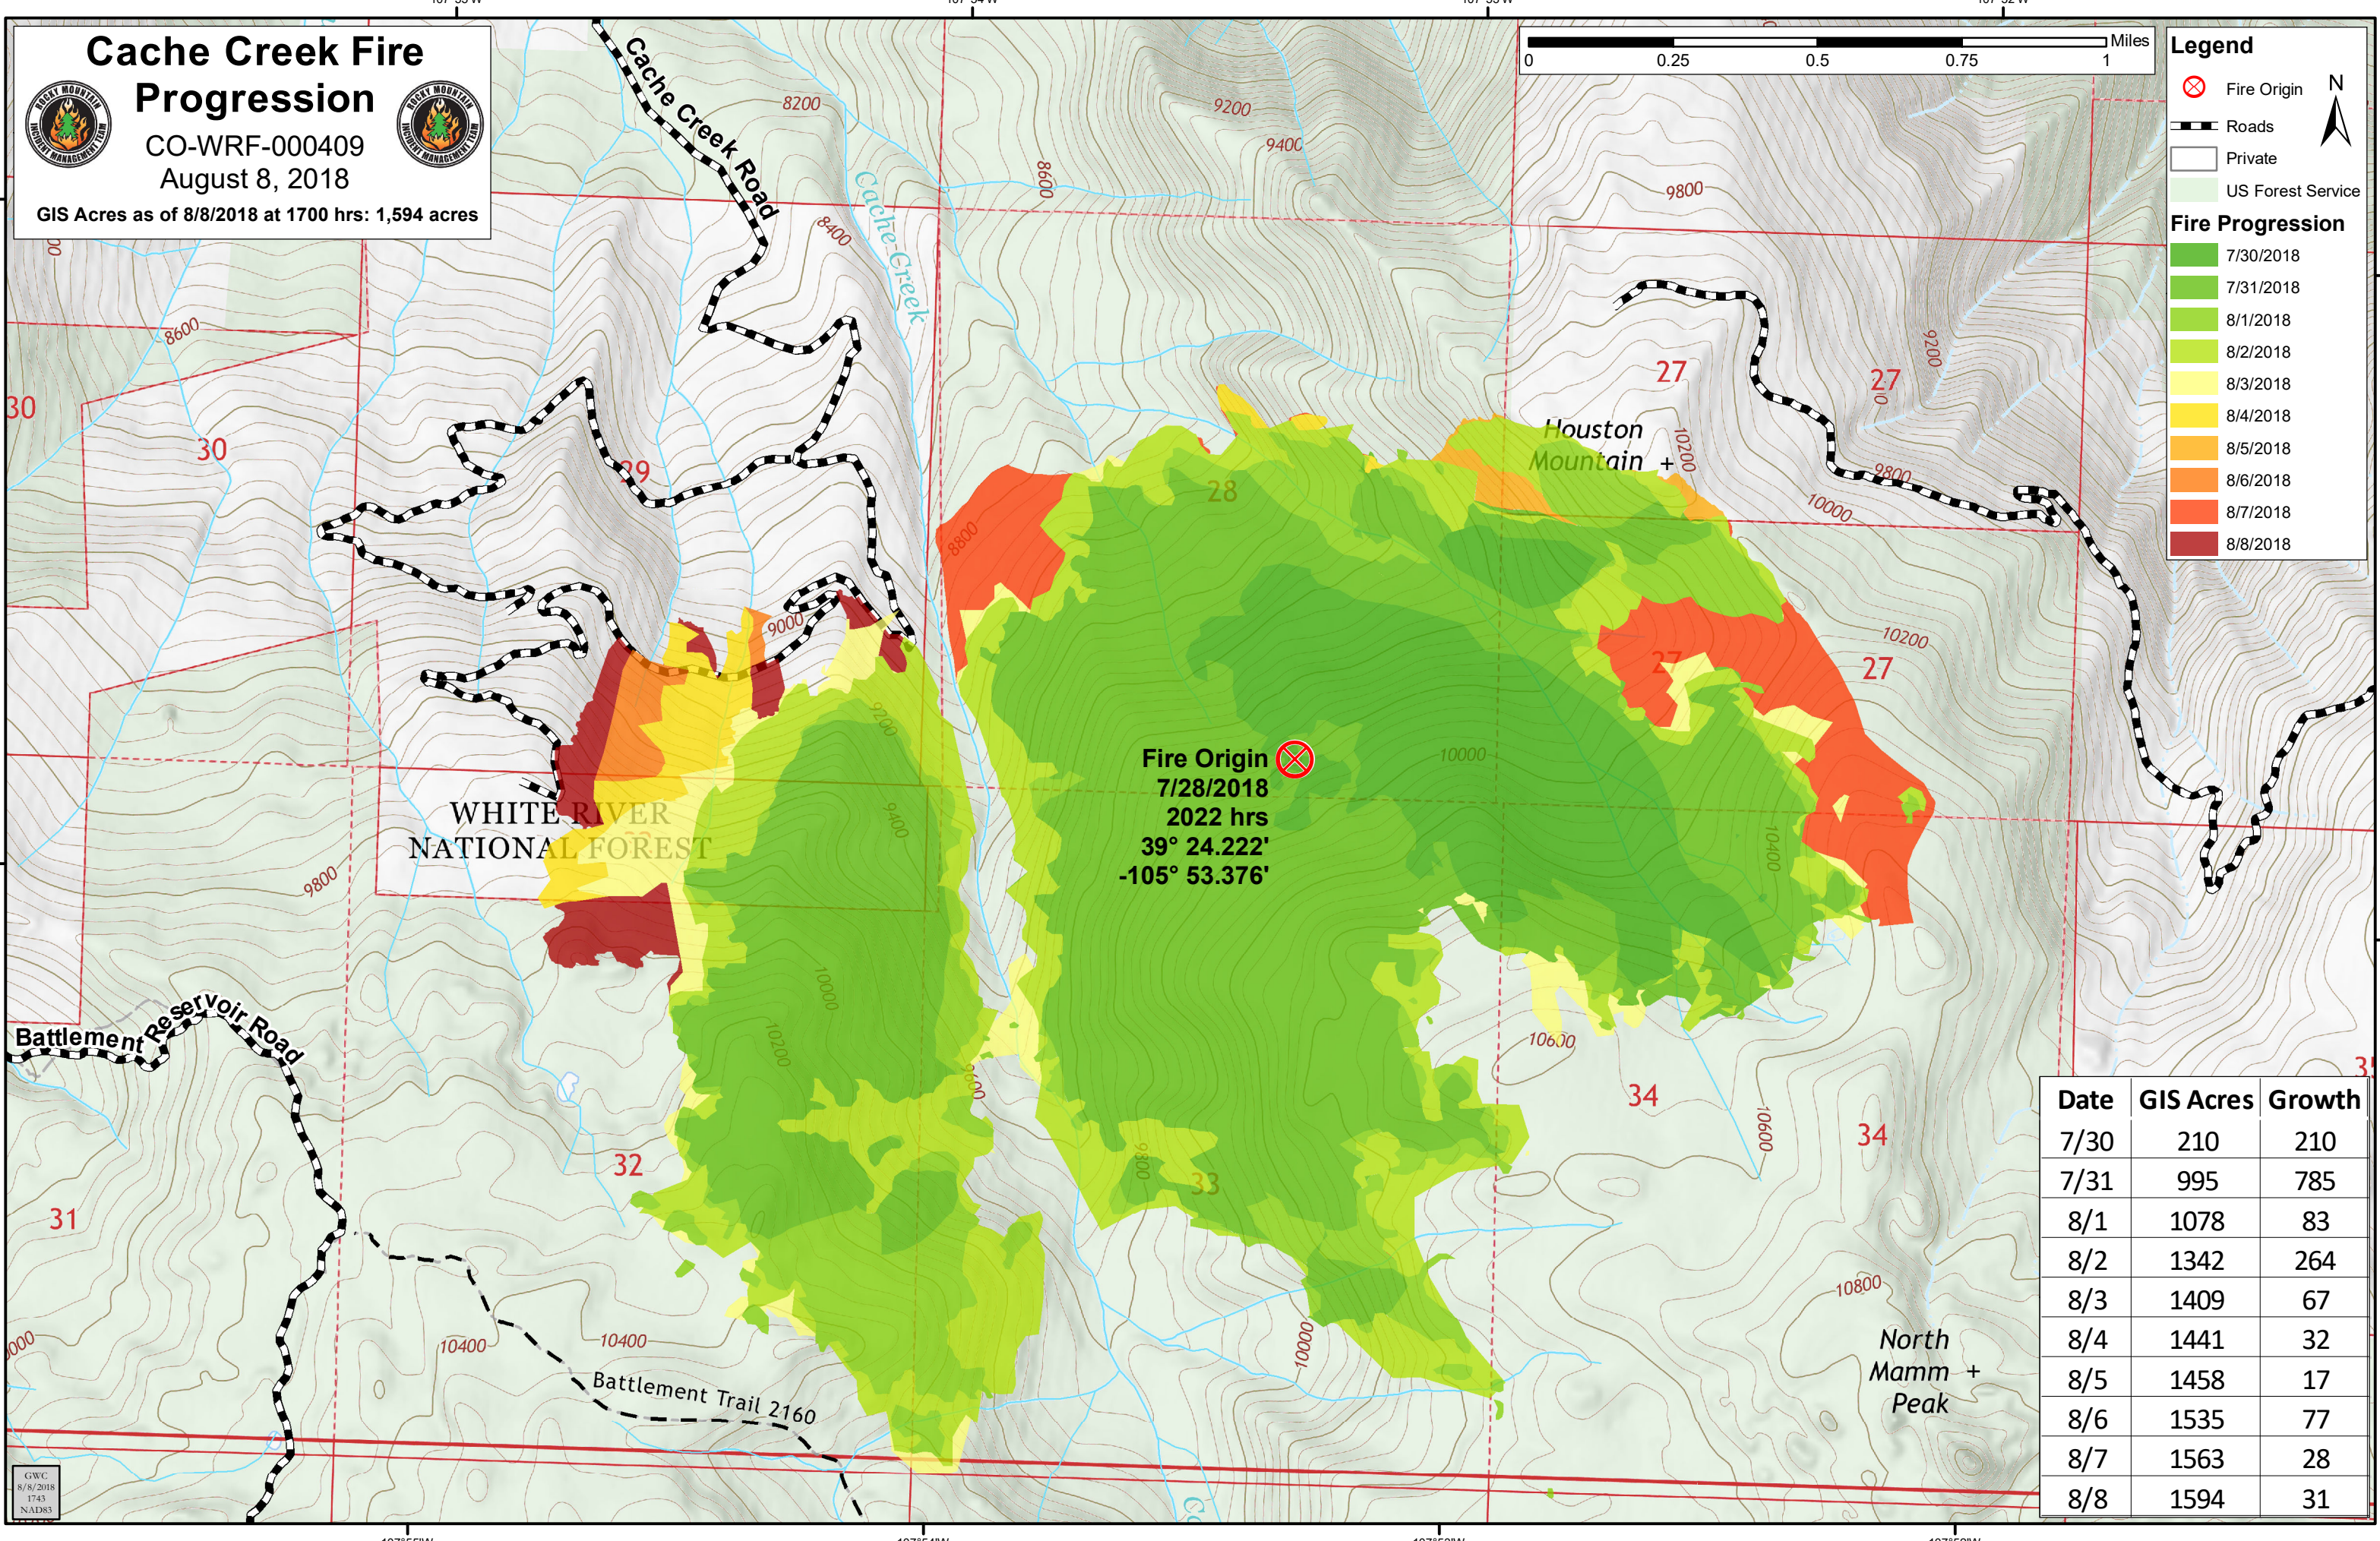

Cache Creek Fire Progression

CO-WRF-000409
August 8, 2018

GIS Acres as of 8/8/2018 at 1700 hrs: 1,594 acres

Legend

- Fire Origin
- Roads
- Private
- US Forest Service

Fire Progression

- 7/30/2018
- 7/31/2018
- 8/1/2018
- 8/2/2018
- 8/3/2018
- 8/4/2018
- 8/5/2018
- 8/6/2018
- 8/7/2018
- 8/8/2018

Fire Origin

7/28/2018
2022 hrs
39° 24.222'
-105° 53.376'

WHITE RIVER
NATIONAL FOREST

Date	GIS Acres	Growth
7/30	210	210
7/31	995	785
8/1	1078	83
8/2	1342	264
8/3	1409	67
8/4	1441	32
8/5	1458	17
8/6	1535	77
8/7	1563	28
8/8	1594	31

GWC
8/8/2018
1743
NAD83