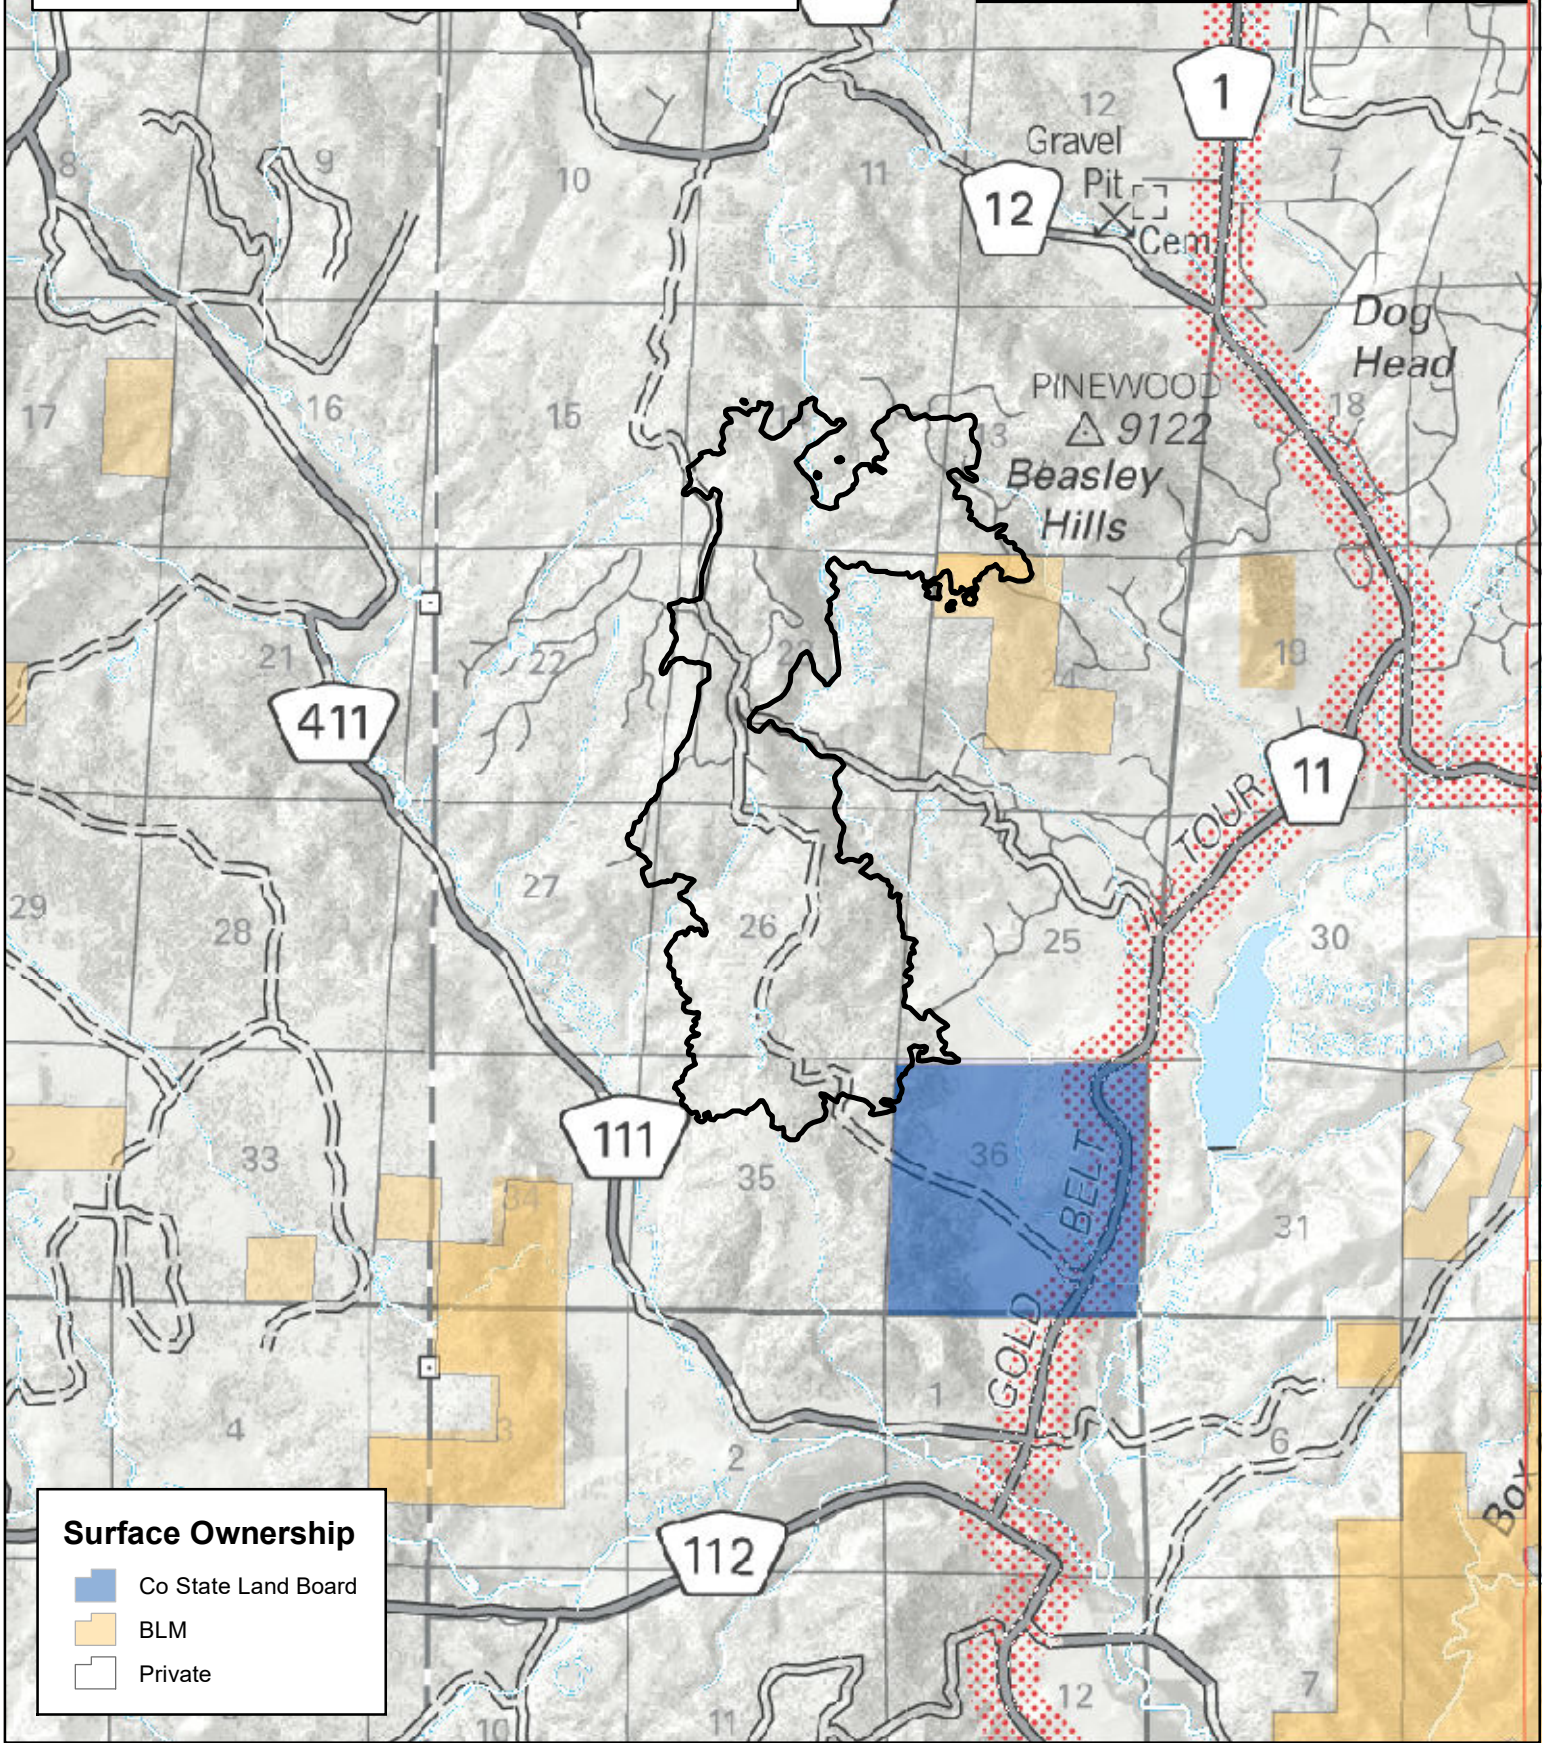

CHATEAU FIRE CO-TLX-001290

Ownership Map 7/2/18
IR Perimeter as of 7/1/2018
@ 2149, 1,328 ac.

Datum NAD83

NB 7/1/18 1300

Chateau		
7/2/2018	Acreage	
BLM	27	2.0%
Private	1297	97.7%
State Land Board	4	0.3%
Totals	1,328	

Surface Ownership

- Co State Land Board
- BLM
- Private