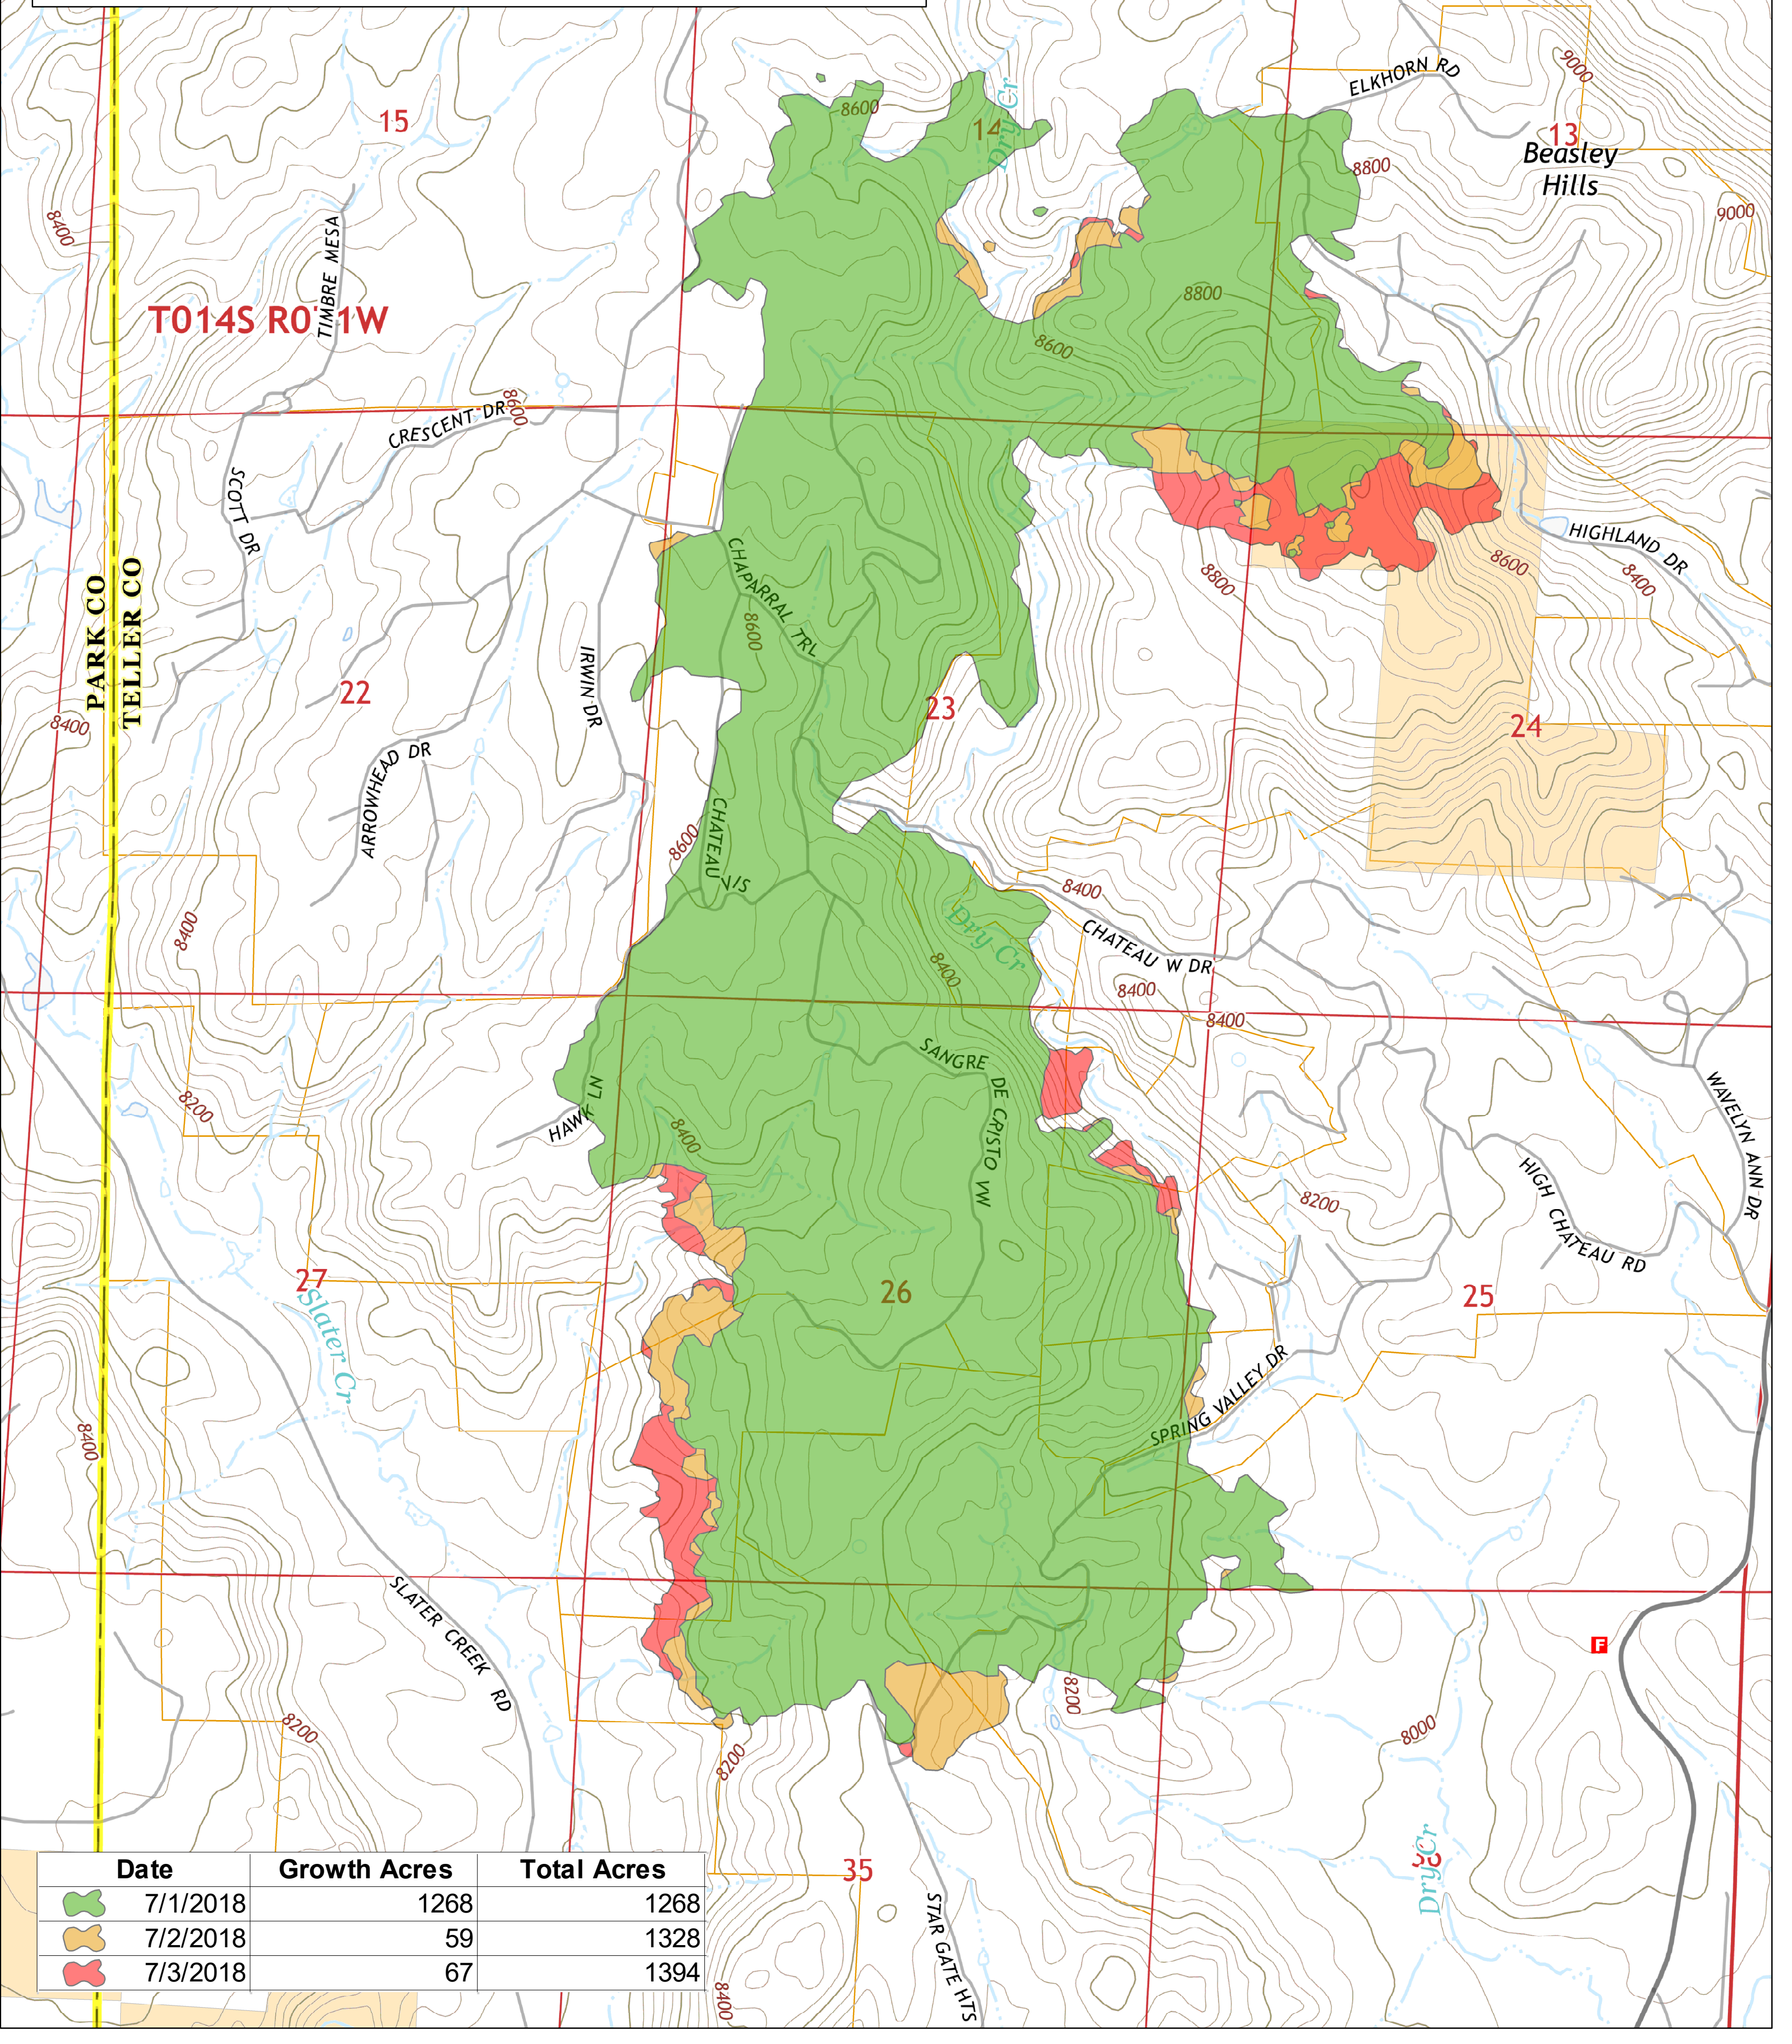

CHATEAU FIRE CO-TLX-001290

Ownership Map 7/2/18

IR Perimeter as of 7/2/2018

@ 2229, 1,394 acres

Datum NAD83

NB 7/1/18 1300

Date	Growth Acres	Total Acres
7/1/2018	1268	1268
7/2/2018	59	1328
7/3/2018	67	1394