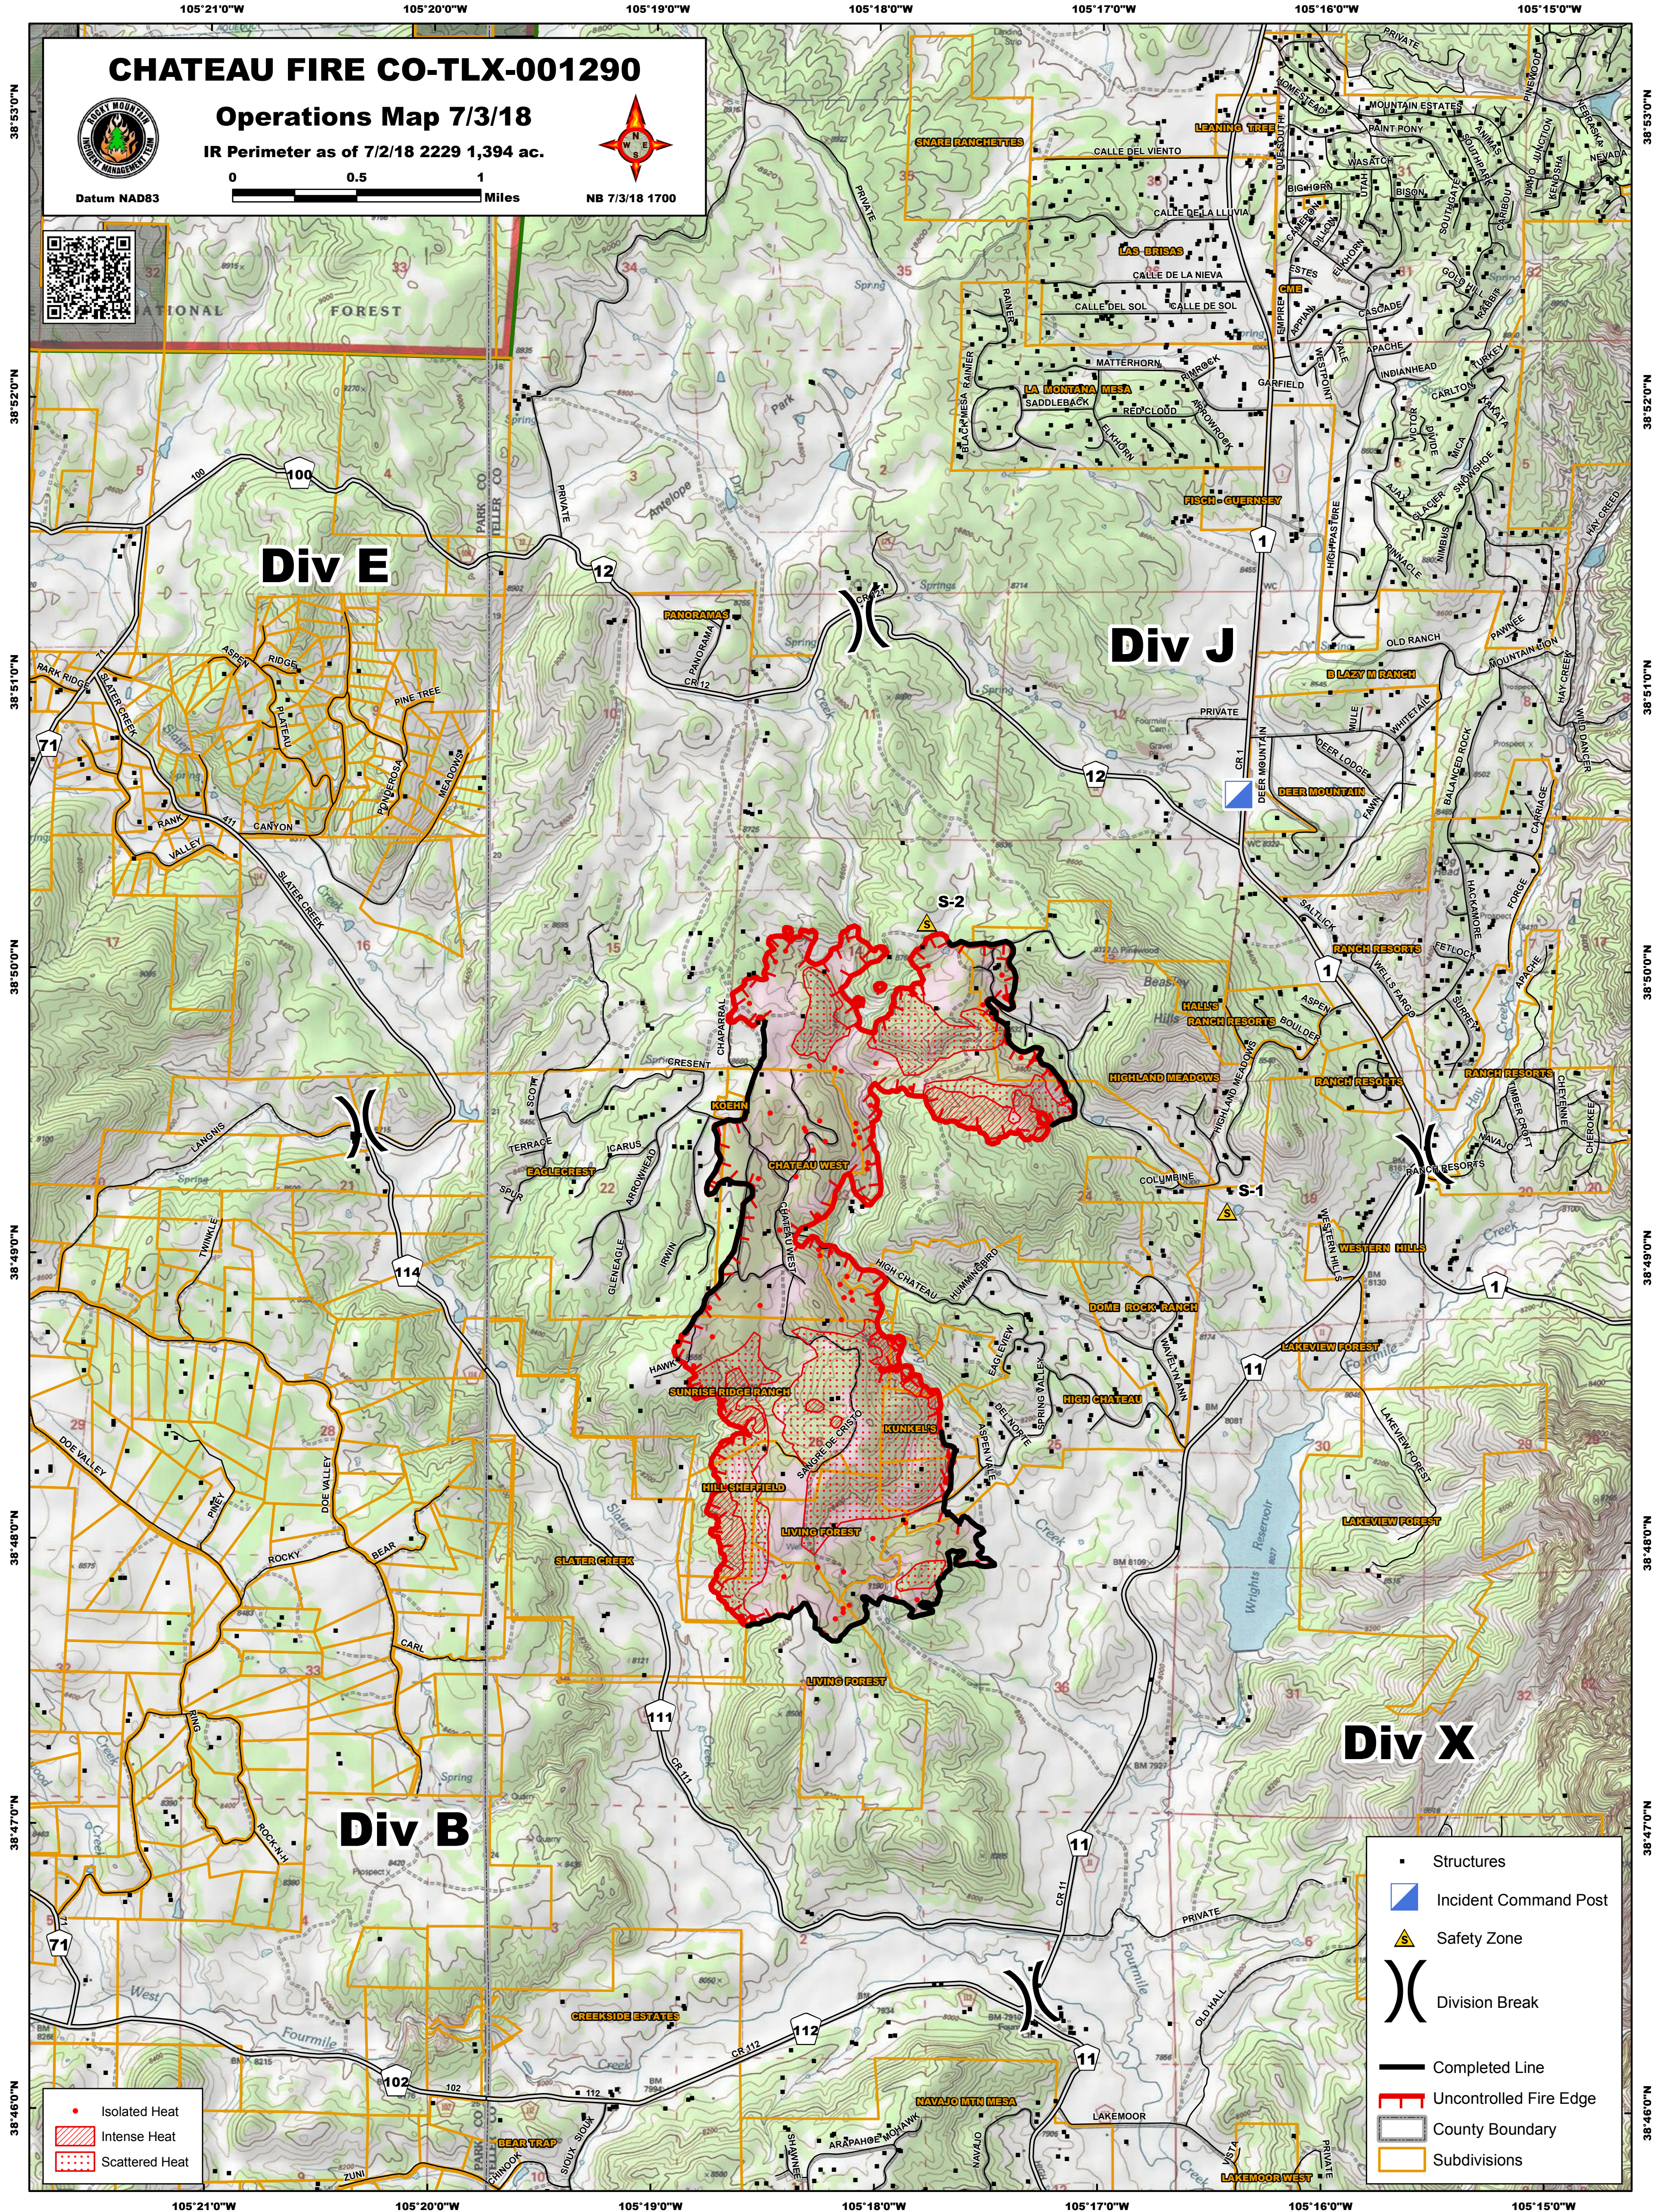

CHATEAU FIRE CO-TLX-001290

Operations Map 7/3/18

IR Perimeter as of 7/2/18 2229 1,394 ac.

Datum NAD83

NB 7/3/18 1700

Div E

Div J

Div B

Div X

- Isolated Heat
- Intense Heat
- Scattered Heat

- Structures
- Incident Command Post
- ⚠ Safety Zone
-) Division Break
- Completed Line
- Uncontrolled Fire Edge
- County Boundary
- Subdivisions