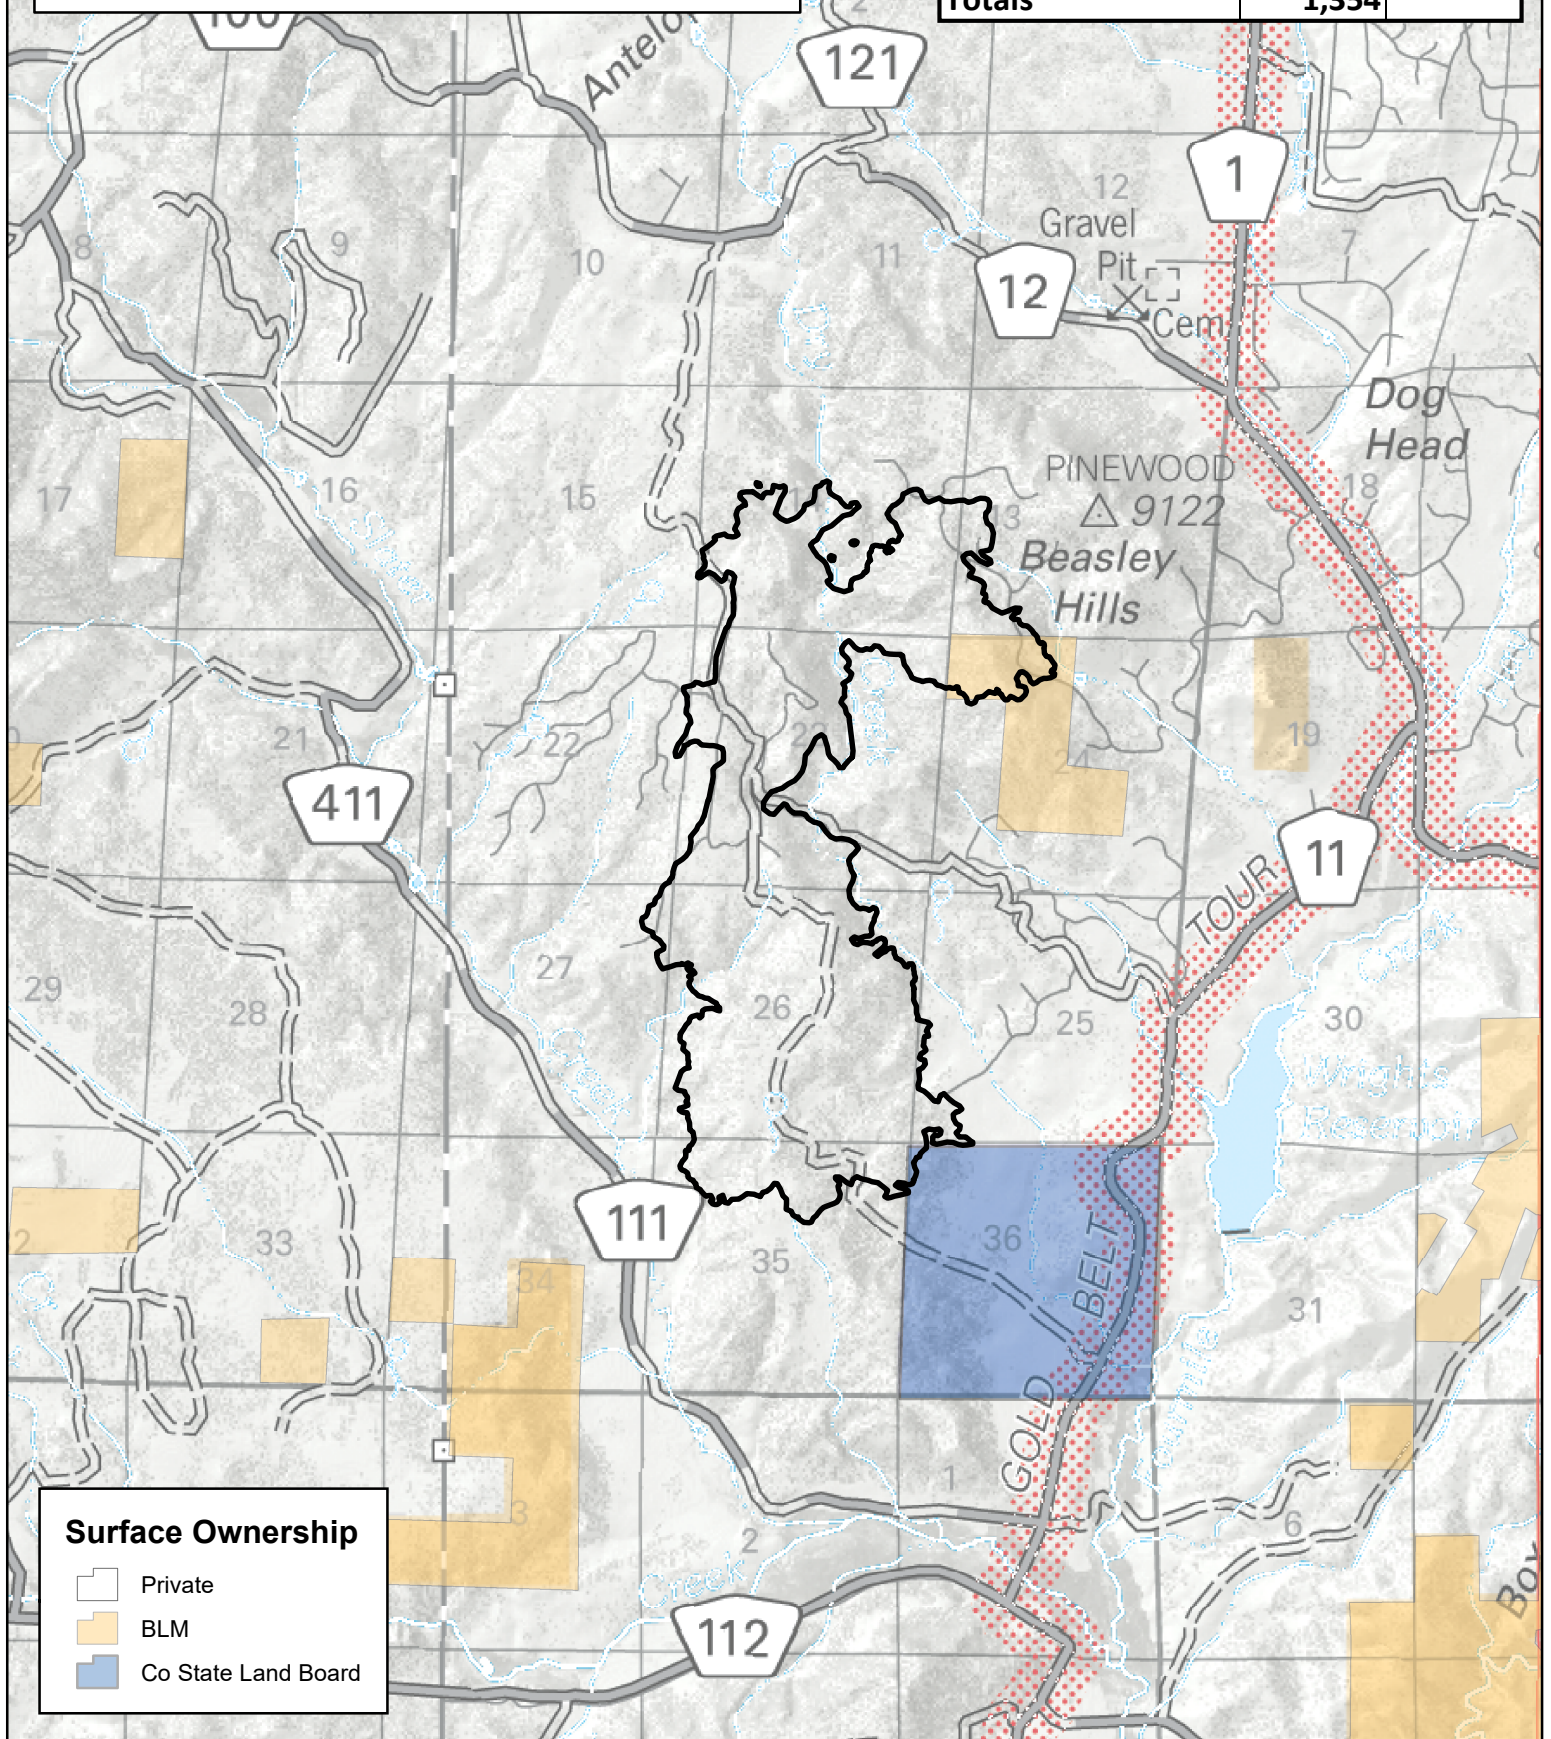

CHATEAU FIRE CO-TLX-001290

Ownership Map 7/3/18

IR Perimeter as of 7/2/2018

@ 2229, 1,394 acres

Datum NAD83

JRA 7/3/18 1030

Chateau		
7/3/2018	Acreage	
BLM	53	3.9%
Private	1297	95.8%
State Land Board	4	0.3%
Totals	1,354	

Surface Ownership

- Private
- BLM
- Co State Land Board