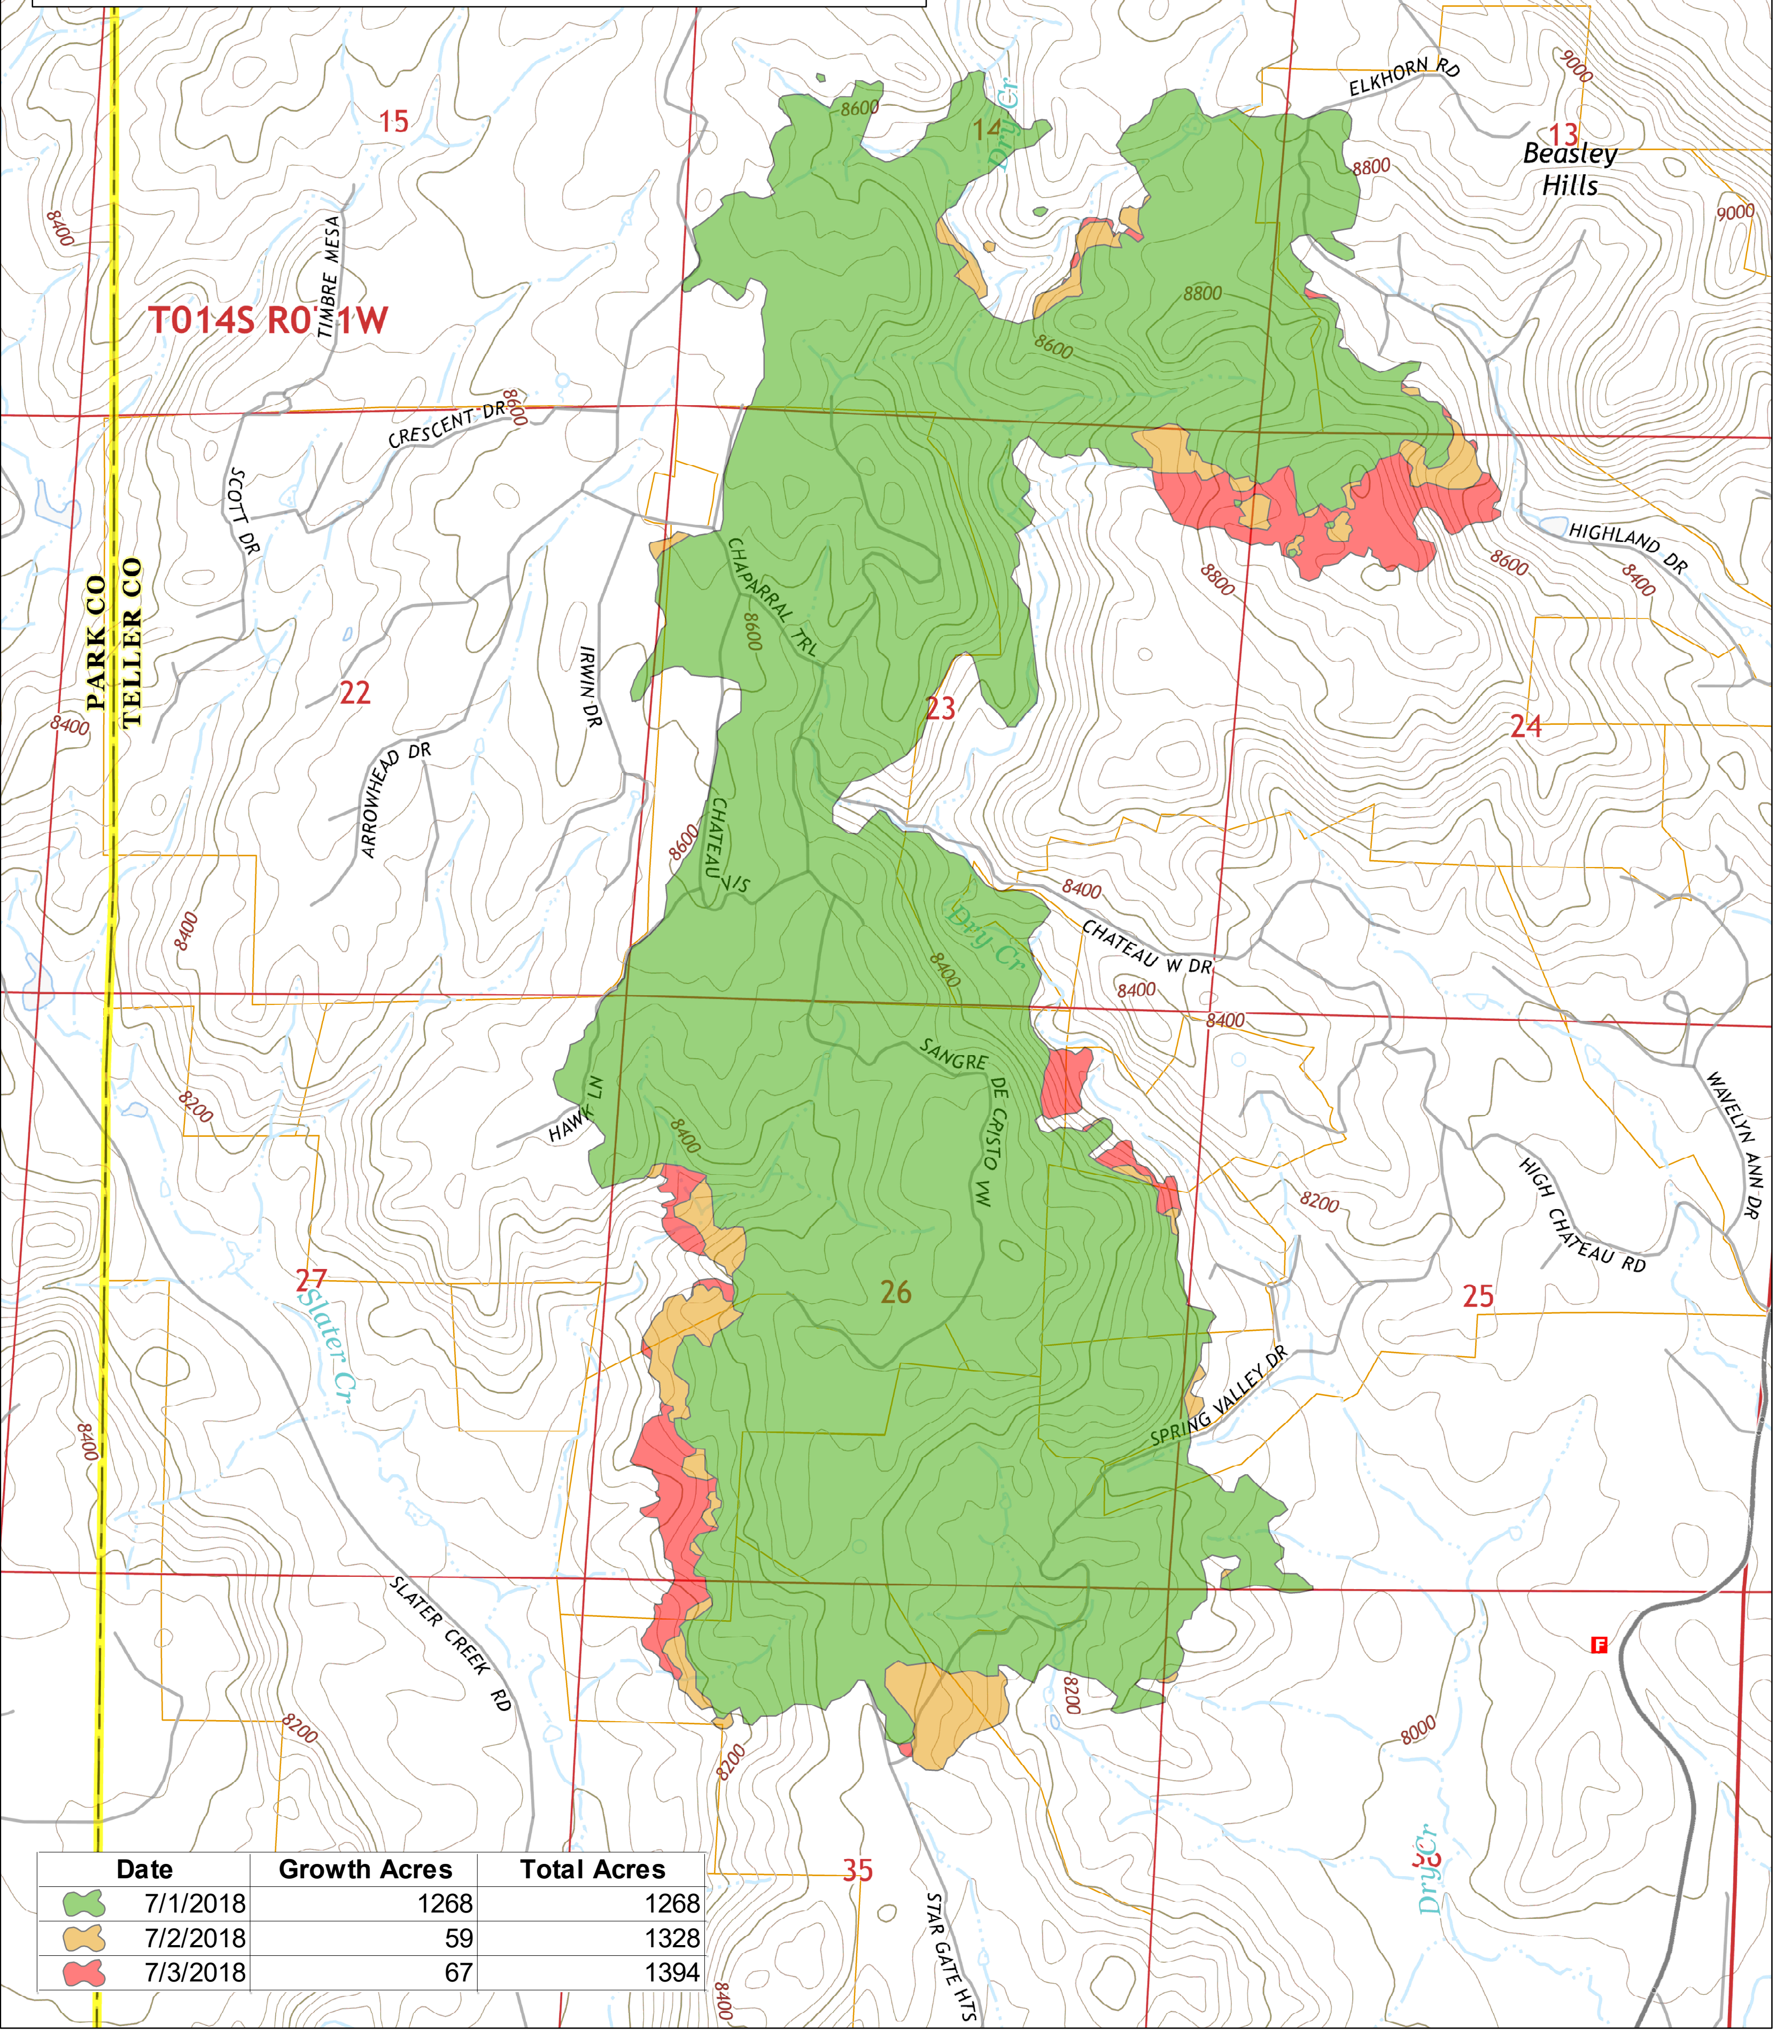

# CHATEAU FIRE CO-TLX-001290

**Progression Map 7/3/18**  
**IR Perimeter as of 7/2/2018**  
**@ 2229, 1,394 acres**

Datum NAD83

NB 7/1/18 1300

Date	Growth Acres	Total Acres
 7/1/2018	1268	1268
 7/2/2018	59	1328
 7/3/2018	67	1394