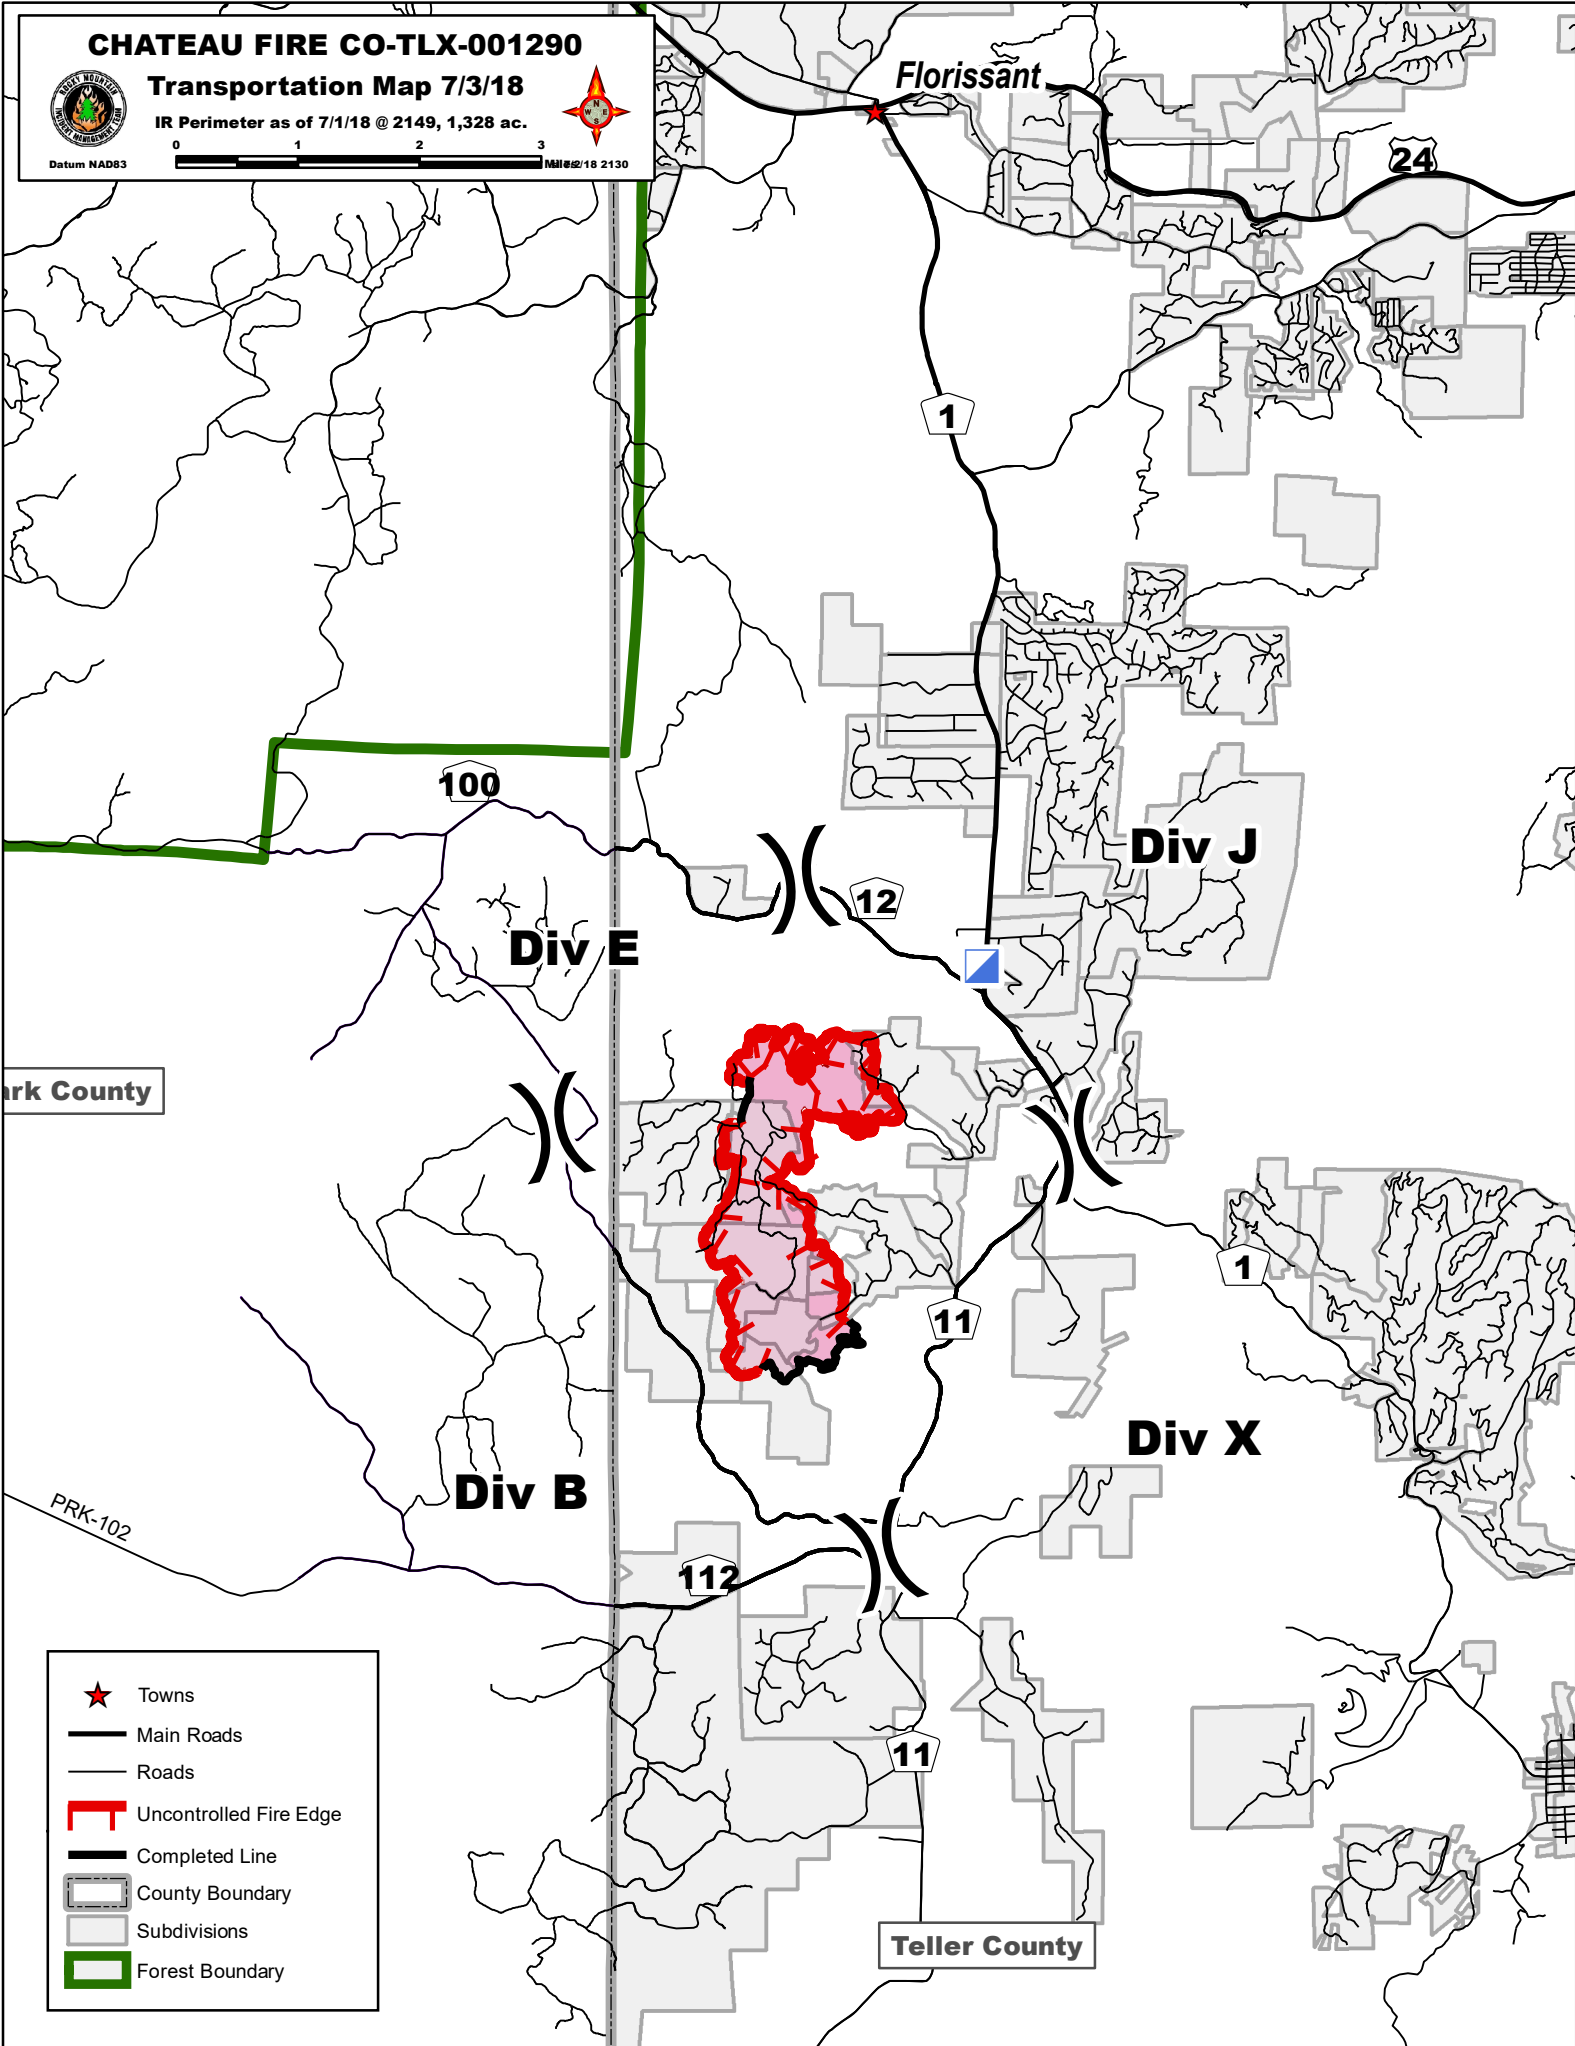

CHATEAU FIRE CO-TLX-001290

Transportation Map 7/3/18

IR Perimeter as of 7/1/18 @ 2149, 1,328 ac.

Datum NAD83

- ★ Towns
- Main Roads
- Roads
- ▬ Uncontrolled Fire Edge
- ▬ Completed Line
- ▭ County Boundary
- ▭ Subdivisions
- ▭ Forest Boundary